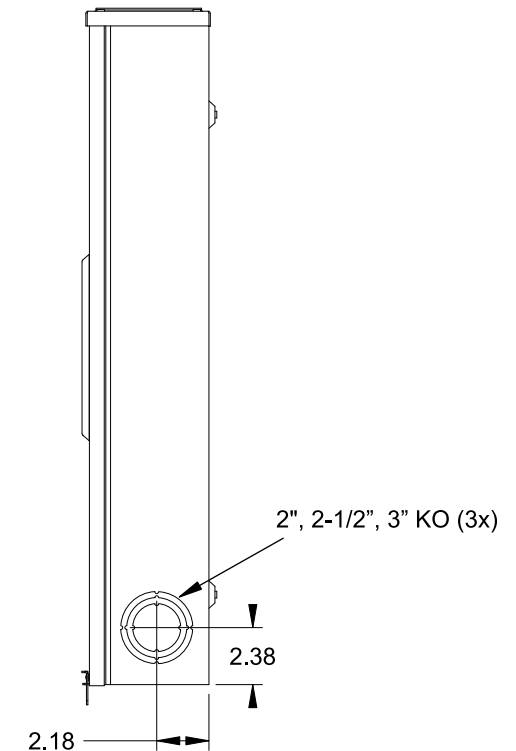

Catalog Number: 47604-01NI

Features and Ratings

- Ringless Type Meter Socket
- 320A Continuous, 400A Max., 600V AC
- Outdoor Enclosure (NEMA Type 3R)
- Painted G90 Steel Enclosure
- 1 Phase, 3 Wire, Commercial Socket
- 4 Jaw Meter Socket
- Meter Socket Type HQ-4SUT
- For Overhead & Underground Service
- HD Type Hub Opening
- Lever Bypass

TYPE HD (LARGE) HUB OPENING

Accessories

CONDUIT HUBS (HD Type)	
TRADE SIZE	CATALOG No.
3 INCH	EC56856 or H56856-2
3-1/2 INCH	EC56857 or H56857-2
4 INCH	EC56858 or H56858-2
Hub Cover Plate	EC56933 or H56933S

Meter Opening Cover Plate
Cat No: H659-0162
5th Jaw Kit
Cat. No: EC35815-2

Connectors, Wire Sizes and Torques

CONNECTOR	PART No.	WIRE SIZE	HEX DRIVE	TORQUE
LINE/LOAD/NEUTRAL	58022	#6 - 250 kcmil	5/16"	275 IN-LBS.
GROUND	67554A	#14 - 2/0 AWG	..	50 IN-LBS.

VIEW SHOWN WITH COVER REMOVED

© 2016 Copyright Siemens Industry, Inc.

TALON

Meter Socket

Description: **320A Cont, 4 Jaw, HQ-4SUT, 600V AC, Painted Steel Enclosure**

JEL 3/18/18 | DO NOT SCALE DRAWING | Dwg No: **47604-01NI**