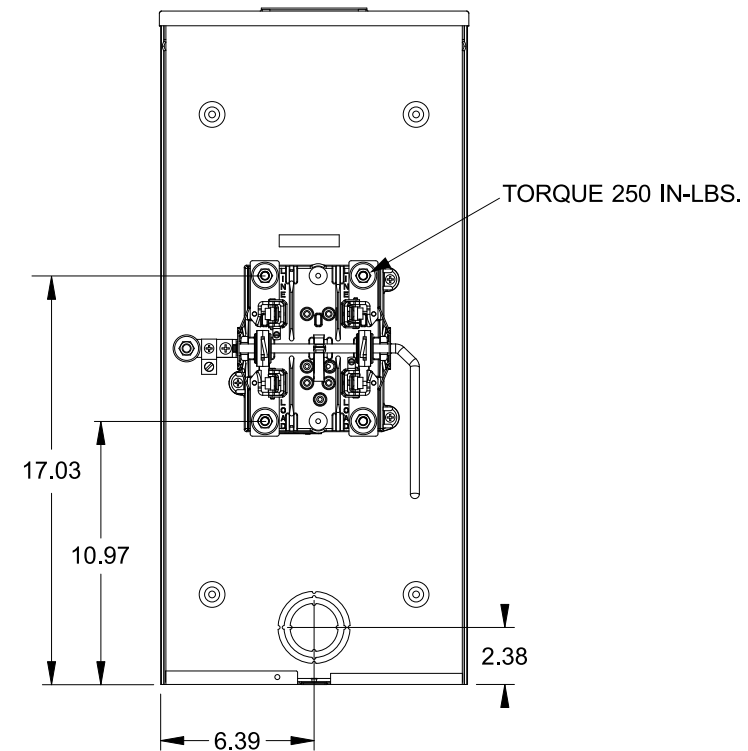

Catalog Number: 47604-01NI

Features and Ratings

- Ringless Type Meter Socket
- 320A Continuous, 400A Max., 600V AC
- Outdoor Enclosure (NEMA Type 3R)
- Painted G90 Steel Enclosure
- 1 Phase, 3 Wire, Commercial Socket
- 4 Jaw Meter Socket
- Meter Socket Type HQ-4SUT
- For Overhead & Underground Service
- HD Type Hub Opening
- Lever Bypass

TYPE HD (LARGE) HUB OPENING

Accessories

CONDUIT HUBS (HD Type)	
TRADE SIZE	CATALOG No.
3 INCH	EC56856 or H56856-2
3-1/2 INCH	EC56857 or H56857-2
4 INCH	EC56858 or H56858-2
Hub Cover Plate	EC56933 or H56933S

Meter Opening Cover Plate
Cat No: H659-0162
5th Jaw Kit
Cat. No: EC35815-2

Connectors, Wire Sizes and Torques

CONNECTOR	PART No.	WIRE SIZE	HEX DRIVE	TORQUE
LINE/LOAD/NEUTRAL	58022	#6 - 250 kcmil	5/16"	275 IN-LBS.
GROUND	67554A	#14 - 2/0 AWG	..	50 IN-LBS.

VIEW SHOWN WITH COVER REMOVED

© 2016 Copyright Siemens Industry, Inc.

TALON

Meter Socket

Description: **320A Cont, 4 Jaw, HQ-4SUT, 600V AC, Painted Steel Enclosure**

JEL 3/18/18 | DO NOT SCALE DRAWING | Dwg No: **47604-01NI**