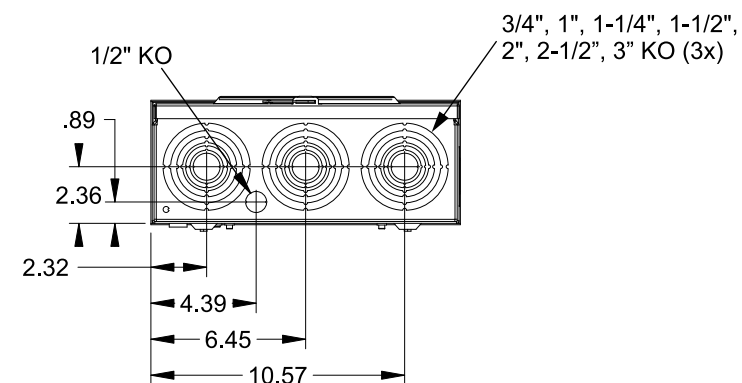

Catalog Number: 47604-01NI

Features and Ratings

- Ringless Type Meter Socket
- 320A Continuous, 400A Max., 600V AC
- Outdoor Enclosure (NEMA Type 3R)
- Painted G90 Steel Enclosure
- 1 Phase, 3 Wire, Commercial Socket
- 4 Jaw Meter Socket
- Meter Socket Type HQ-4SUT
- For Overhead & Underground Service
- HD Type Hub Opening
- Lever Bypass

TYPE HD (LARGE) HUB OPENING

Accessories

CONDUIT HUBS (HD Type)	
TRADE SIZE	CATALOG No.
3 INCH	EC56856 or H56856-2
3-1/2 INCH	EC56857 or H56857-2
4 INCH	EC56858 or H56858-2
Hub Cover Plate	EC56933 or H56933S

Meter Opening Cover Plate
Cat No: H659-0162
5th Jaw Kit
Cat. No: EC35815-2

Connectors, Wire Sizes and Torques

CONNECTOR	PART No.	WIRE SIZE	HEX DRIVE	TORQUE
LINE/LOAD/NEUTRAL	58022	#6 - 250 kcmil	5/16"	275 IN-LBS.
GROUND	67554A	#14 - 2/0 AWG	..	50 IN-LBS.

VIEW SHOWN WITH COVER REMOVED

© 2016 Copyright Siemens Industry, Inc.

TALON

Meter Socket

Description: **320A Cont, 4 Jaw, HQ-4SUT, 600V AC, Painted Steel Enclosure**

JEL 3/18/18 | DO NOT SCALE DRAWING | Dwg No: **47604-01NI**