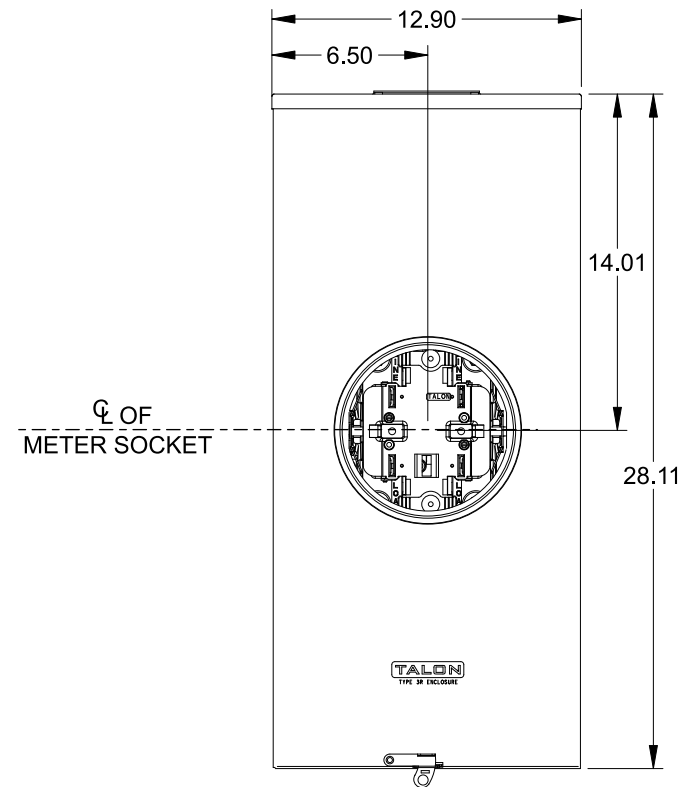

Catalog Number: 47604-01NI

Features and Ratings

- Ringless Type Meter Socket
- 320A Continuous, 400A Max., 600V AC
- Outdoor Enclosure (NEMA Type 3R)
- Painted G90 Steel Enclosure
- 1 Phase, 3 Wire, Commercial Socket
- 4 Jaw Meter Socket
- Meter Socket Type HQ-4SUT
- For Overhead & Underground Service
- HD Type Hub Opening
- Lever Bypass

TYPE HD (LARGE) HUB OPENING

Accessories

CONDUIT HUBS (HD Type)	
TRADE SIZE	CATALOG No.
3 INCH	EC56856 or H56856-2
3-1/2 INCH	EC56857 or H56857-2
4 INCH	EC56858 or H56858-2
Hub Cover Plate	EC56933 or H56933S

Meter Opening Cover Plate
Cat No: H659-0162
5th Jaw Kit
Cat. No: EC35815-2

Connectors, Wire Sizes and Torques

CONNECTOR	PART No.	WIRE SIZE	HEX DRIVE	TORQUE
LINE/LOAD/NEUTRAL	58022	#6 - 250 kcmil	5/16"	275 IN-LBS.
GROUND	67554A	#14 - 2/0 AWG	..	50 IN-LBS.

VIEW SHOWN WITH COVER REMOVED

© 2016 Copyright Siemens Industry, Inc.

TALON

Meter Socket

Description: **320A Cont, 4 Jaw, HQ-4SUT, 600V AC, Painted Steel Enclosure**

JEL 3/18/18 | DO NOT SCALE DRAWING | Dwg No: **47604-01NI**