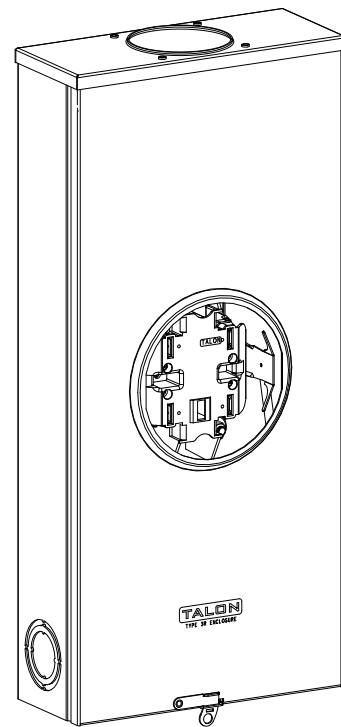

Catalog Number: 47604-01NI

Features and Ratings

- Ringless Type Meter Socket
- 320A Continuous, 400A Max., 600V AC
- Outdoor Enclosure (NEMA Type 3R)
- Painted G90 Steel Enclosure
- 1 Phase, 3 Wire, Commercial Socket
- 4 Jaw Meter Socket
- Meter Socket Type HQ-4SUT
- For Overhead & Underground Service
- HD Type Hub Opening
- Lever Bypass

TYPE HD (LARGE) HUB OPENING

Accessories

CONDUIT HUBS (HD Type)	
TRADE SIZE	CATALOG No.
3 INCH	EC56856 or H56856-2
3-1/2 INCH	EC56857 or H56857-2
4 INCH	EC56858 or H56858-2
Hub Cover Plate	EC56933 or H56933S

Meter Opening Cover Plate
Cat No: H659-0162
5th Jaw Kit
Cat. No: EC35815-2

Connectors, Wire Sizes and Torques

CONNECTOR	PART No.	WIRE SIZE	HEX DRIVE	TORQUE
LINE/LOAD/NEUTRAL	58022	#6 - 250 kcmil	5/16"	275 IN-LBS.
GROUND	67554A	#14 - 2/0 AWG	..	50 IN-LBS.

VIEW SHOWN WITH COVER REMOVED

© 2016 Copyright Siemens Industry, Inc.

TALON

Meter Socket

Description: **320A Cont, 4 Jaw, HQ-4SUT, 600V AC, Painted Steel Enclosure**

JEL 3/18/18 | DO NOT SCALE DRAWING | Dwg No: **47604-01NI**