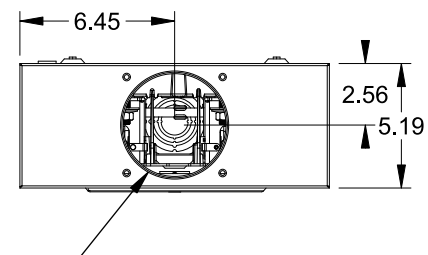

Catalog Number: 47604-01NI

Features and Ratings

- Ringless Type Meter Socket
- 320A Continuous, 400A Max., 600V AC
- Outdoor Enclosure (NEMA Type 3R)
- Painted G90 Steel Enclosure
- 1 Phase, 3 Wire, Commercial Socket
- 4 Jaw Meter Socket
- Meter Socket Type HQ-4SUT
- For Overhead & Underground Service
- HD Type Hub Opening
- Lever Bypass

TYPE HD (LARGE) HUB OPENING

Accessories

CONDUIT HUBS (HD Type)	
TRADE SIZE	CATALOG No.
3 INCH	EC56856 or H56856-2
3-1/2 INCH	EC56857 or H56857-2
4 INCH	EC56858 or H56858-2
Hub Cover Plate	EC56933 or H56933S

Meter Opening Cover Plate
Cat No: H659-0162
5th Jaw Kit
Cat. No: EC35815-2

Connectors, Wire Sizes and Torques

CONNECTOR	PART No.	WIRE SIZE	HEX DRIVE	TORQUE
LINE/LOAD/NEUTRAL	58022	#6 - 250 kcmil	5/16"	275 IN-LBS.
GROUND	67554A	#14 - 2/0 AWG	..	50 IN-LBS.

VIEW SHOWN WITH COVER REMOVED

© 2016 Copyright Siemens Industry, Inc.

TALON

Meter Socket

Description: **320A Cont, 4 Jaw, HQ-4SUT, 600V AC, Painted Steel Enclosure**

JEL 3/18/18 | DO NOT SCALE DRAWING | Dwg No: **47604-01NI**