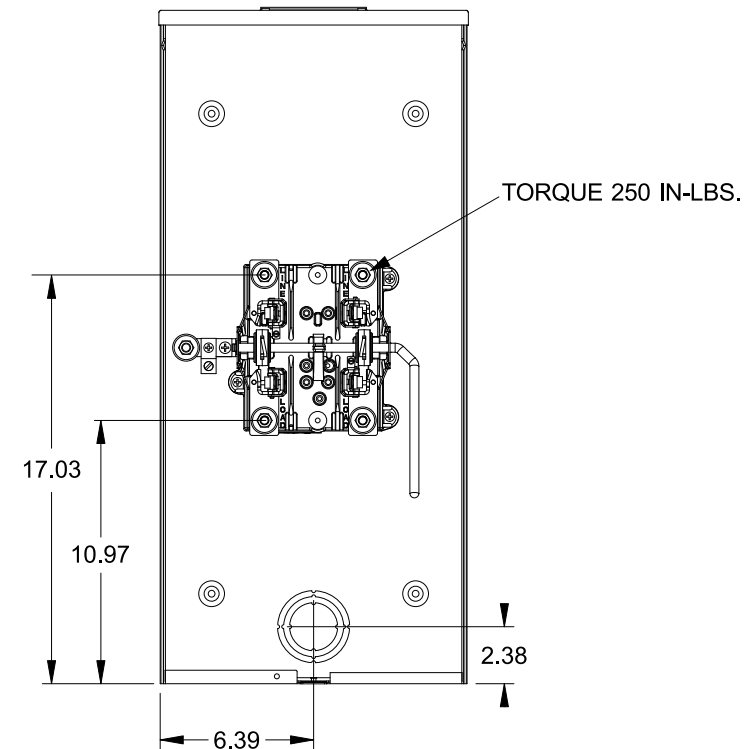

Catalog Number: 47604-01FL

Features and Ratings

- Ringless Type Meter Socket
- 320A Continuous, 400A Max., 600V AC
- Outdoor Enclosure (NEMA Type 3R)
- Painted G90 Steel Enclosure
- 1 Phase, 3 Wire, Commercial Socket
- 4 Jaw Meter Socket
- Meter Socket Type HQ-4SU
- For Overhead & Underground Service
- HD Type Hub Opening
- Lever Bypass

TYPE HD (LARGE) HUB OPENING

Accessories

CONDUIT HUBS (HD Type)	
TRADE SIZE	CATALOG No.
3 INCH	EC56856 or H56856-2
3-1/2 INCH	EC56857 or H56857-2
4 INCH	EC56858 or H56858-2
Hub Cover Plate	EC56933 or H56933S

Meter Opening Cover Plate
Cat No: H659-0162
5th Jaw Kit
Cat. No: EC35815-2

Connectors, Wire Sizes and Torques

CONNECTOR	PART No.	WIRE SIZE	HEX DRIVE	TORQUE
LINE/LOAD/NEUTRAL	58022	#6 - 250 kcmil	5/16"	275 IN-LBS.
GROUND	67554A	#14 - 2/0 AWG	..	50 IN-LBS.

VIEW SHOWN WITH COVER REMOVED

© 2016 Copyright Siemens Industry, Inc.

TALON

Meter Socket

Description: **320A Cont, 4 Jaw, HQ-4SU, 600V AC, Painted Steel Enclosure**

JEL 3/18/16 | DO NOT SCALE DRAWING | Dwg No: **47604-01FL**