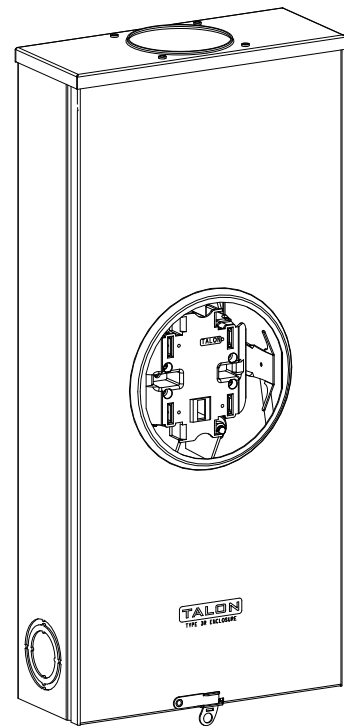

Catalog Number: 47604-01FL

Features and Ratings

- Ringless Type Meter Socket
- 320A Continuous, 400A Max., 600V AC
- Outdoor Enclosure (NEMA Type 3R)
- Painted G90 Steel Enclosure
- 1 Phase, 3 Wire, Commercial Socket
- 4 Jaw Meter Socket
- Meter Socket Type HQ-4SU
- For Overhead & Underground Service
- HD Type Hub Opening
- Lever Bypass

TYPE HD (LARGE) HUB OPENING

Accessories

CONDUIT HUBS (HD Type)	
TRADE SIZE	CATALOG No.
3 INCH	EC56856 or H56856-2
3-1/2 INCH	EC56857 or H56857-2
4 INCH	EC56858 or H56858-2
Hub Cover Plate	EC56933 or H56933S

Meter Opening Cover Plate
Cat No: H659-0162
5th Jaw Kit
Cat. No: EC35815-2

Connectors, Wire Sizes and Torques

CONNECTOR	PART No.	WIRE SIZE	HEX DRIVE	TORQUE
LINE/LOAD/NEUTRAL	58022	#6 - 250 kcmil	5/16"	275 IN-LBS.
GROUND	67554A	#14 - 2/0 AWG	..	50 IN-LBS.

VIEW SHOWN WITH COVER REMOVED

© 2016 Copyright Siemens Industry, Inc.

TALON

Meter Socket

Description: **320A Cont, 4 Jaw, HQ-4SU, 600V AC, Painted Steel Enclosure**

JEL 3/18/16 | DO NOT SCALE DRAWING | Dwg No: **47604-01FL**