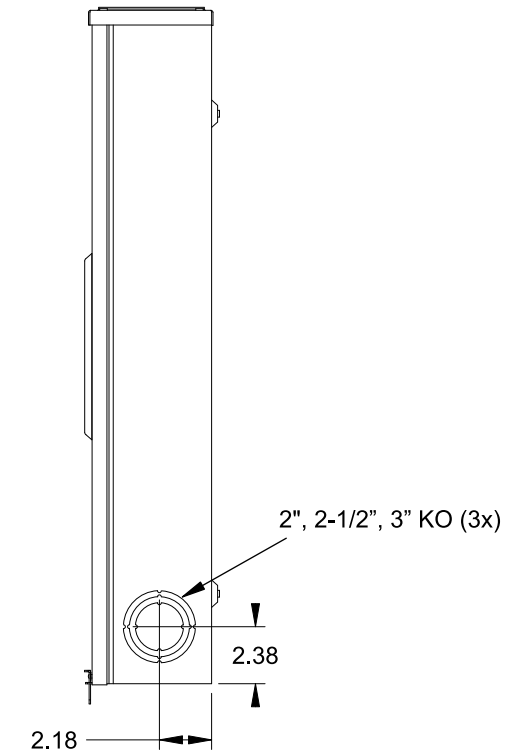

Catalog Number: 47604-01FL

Features and Ratings

- Ringless Type Meter Socket
- 320A Continuous, 400A Max., 600V AC
- Outdoor Enclosure (NEMA Type 3R)
- Painted G90 Steel Enclosure
- 1 Phase, 3 Wire, Commercial Socket
- 4 Jaw Meter Socket
- Meter Socket Type HQ-4SU
- For Overhead & Underground Service
- HD Type Hub Opening
- Lever Bypass

TYPE HD (LARGE) HUB OPENING

Accessories

CONDUIT HUBS (HD Type)	
TRADE SIZE	CATALOG No.
3 INCH	EC56856 or H56856-2
3-1/2 INCH	EC56857 or H56857-2
4 INCH	EC56858 or H56858-2
Hub Cover Plate	EC56933 or H56933S

Meter Opening Cover Plate
Cat No: H659-0162
5th Jaw Kit
Cat. No: EC35815-2

Connectors, Wire Sizes and Torques

CONNECTOR	PART No.	WIRE SIZE	HEX DRIVE	TORQUE
LINE/LOAD/NEUTRAL	58022	#6 - 250 kcmil	5/16"	275 IN-LBS.
GROUND	67554A	#14 - 2/0 AWG	..	50 IN-LBS.

VIEW SHOWN WITH COVER REMOVED

© 2016 Copyright Siemens Industry, Inc.

TALON

Meter Socket

Description: **320A Cont, 4 Jaw, HQ-4SU, 600V AC, Painted Steel Enclosure**

JEL 3/18/16 | DO NOT SCALE DRAWING | Dwg No: **47604-01FL**