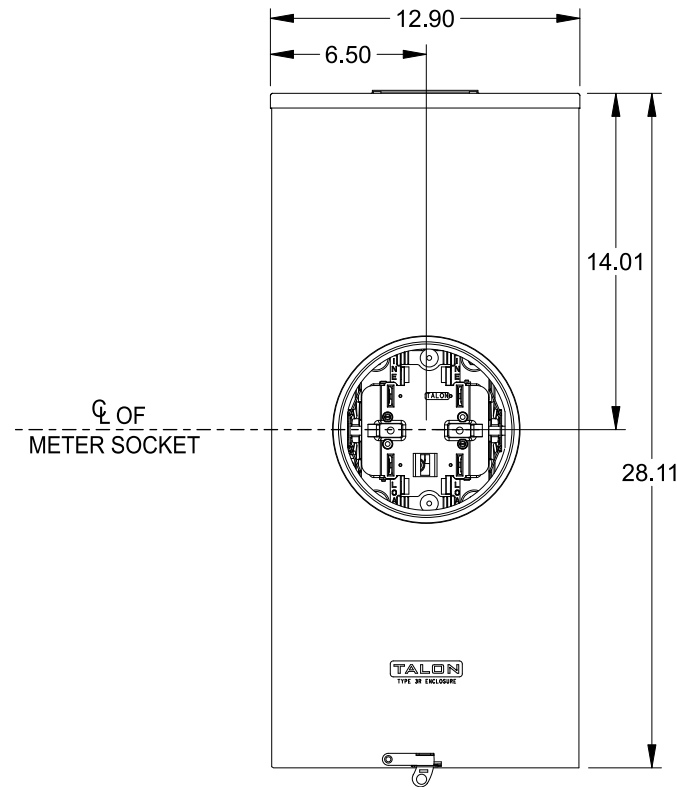

Catalog Number: 47604-01FL

Features and Ratings

- Ringless Type Meter Socket
- 320A Continuous, 400A Max., 600V AC
- Outdoor Enclosure (NEMA Type 3R)
- Painted G90 Steel Enclosure
- 1 Phase, 3 Wire, Commercial Socket
- 4 Jaw Meter Socket
- Meter Socket Type HQ-4SU
- For Overhead & Underground Service
- HD Type Hub Opening
- Lever Bypass

TYPE HD (LARGE) HUB OPENING

Accessories

CONDUIT HUBS (HD Type)	
TRADE SIZE	CATALOG No.
3 INCH	EC56856 or H56856-2
3-1/2 INCH	EC56857 or H56857-2
4 INCH	EC56858 or H56858-2
Hub Cover Plate	EC56933 or H56933S

Meter Opening Cover Plate
Cat No: H659-0162
5th Jaw Kit
Cat. No: EC35815-2

Connectors, Wire Sizes and Torques

CONNECTOR	PART No.	WIRE SIZE	HEX DRIVE	TORQUE
LINE/LOAD/NEUTRAL	58022	#6 - 250 kcmil	5/16"	275 IN-LBS.
GROUND	67554A	#14 - 2/0 AWG	..	50 IN-LBS.

VIEW SHOWN WITH COVER REMOVED

© 2016 Copyright Siemens Industry, Inc.

TALON

Meter Socket

Description: **320A Cont, 4 Jaw, HQ-4SU, 600V AC, Painted Steel Enclosure**

JEL 3/18/16 | DO NOT SCALE DRAWING | Dwg No: **47604-01FL**