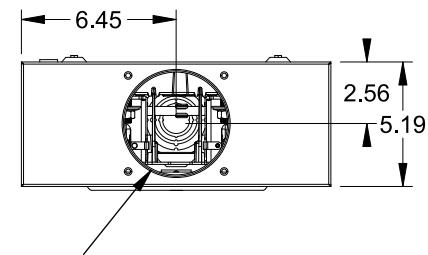

Catalog Number: 47604-01FL

Features and Ratings

- Ringless Type Meter Socket
- 320A Continuous, 400A Max., 600V AC
- Outdoor Enclosure (NEMA Type 3R)
- Painted G90 Steel Enclosure
- 1 Phase, 3 Wire, Commercial Socket
- 4 Jaw Meter Socket
- Meter Socket Type HQ-4SU
- For Overhead & Underground Service
- HD Type Hub Opening
- Lever Bypass

TYPE HD (LARGE) HUB OPENING

Accessories

CONDUIT HUBS (HD Type)	
TRADE SIZE	CATALOG No.
3 INCH	EC56856 or H56856-2
3-1/2 INCH	EC56857 or H56857-2
4 INCH	EC56858 or H56858-2
Hub Cover Plate	EC56933 or H56933S

Meter Opening Cover Plate
Cat No: H659-0162
5th Jaw Kit
Cat. No: EC35815-2

Connectors, Wire Sizes and Torques

CONNECTOR	PART No.	WIRE SIZE	HEX DRIVE	TORQUE
LINE/LOAD/NEUTRAL	58022	#6 - 250 kcmil	5/16"	275 IN-LBS.
GROUND	67554A	#14 - 2/0 AWG	..	50 IN-LBS.

VIEW SHOWN WITH COVER REMOVED

© 2016 Copyright Siemens Industry, Inc.

TALON

Meter Socket

Description: **320A Cont, 4 Jaw, HQ-4SU, 600V AC, Painted Steel Enclosure**

JEL 3/18/16 | DO NOT SCALE DRAWING | Dwg No: **47604-01FL**