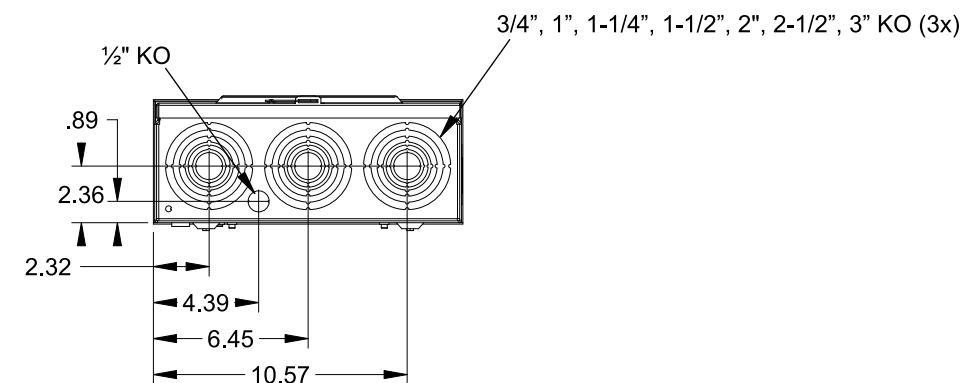

TYPE HD (LARGE) HUB OPENING

Accessories

CONDUIT HUBS (HD Type)	
TRADE SIZE	CATALOG No.
3 INCH	EC56856 or H56856-2
3-1/2 INCH	EC56857 or H56857-2
4 INCH	EC56858 or H56858-2
Hub Cover Plate	EC56933 or H56933S

Meter Opening Cover Plate
Cat No: H659-0162
5th Jaw Kit
Cat. No: EC35815-2

Connectors, Wire Sizes and Torques

CONNECTOR	PART No.	WIRE SIZE	HEX DRIVE	TORQUE
LINE/LOAD/NEUTRAL	58022	#6 - 250 kcmil	5/16"	275 IN-LBS.
GROUND	67554A	#14 - 2/0 AWG	..	50 IN-LBS.

VIEW SHOWN WITH COVER REMOVED

© 2016 Copyright Siemens Industry, Inc.

TALON

Meter Socket

Description: **320A Cont, 4 Jaw, HQ-4SU, 600V AC, Painted Steel Enclosure**

JEL 3/18/16 | DO NOT SCALE DRAWING | Dwg No: **47604-01FL**