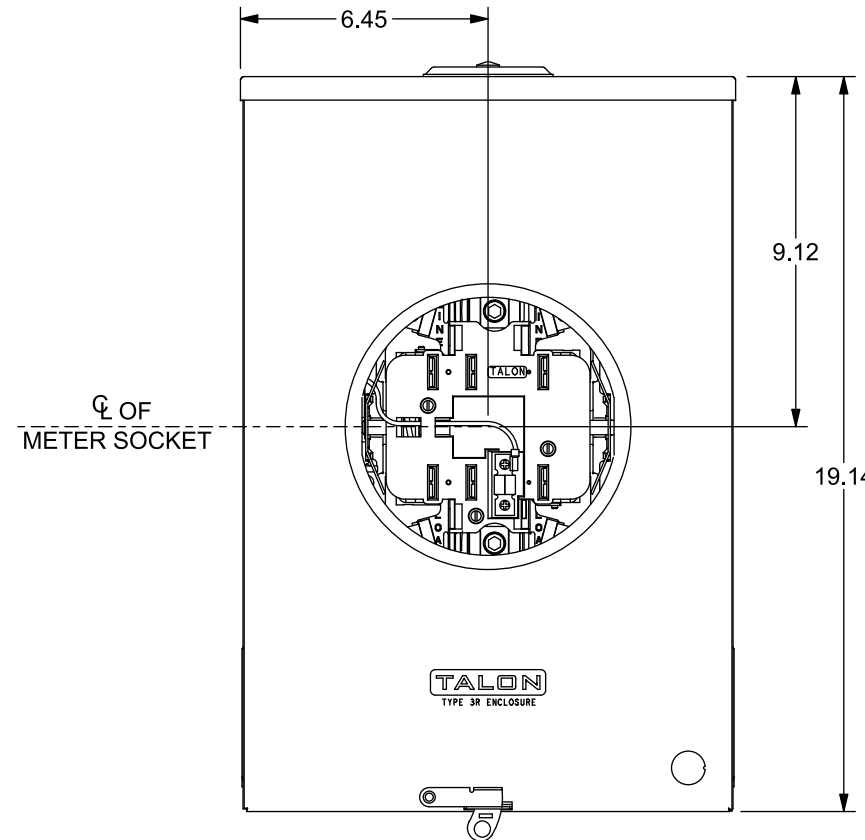

**Catalog Number: 40607-02BU**

**Features and Ratings**

- Ringless Type Meter Socket
- 200A Continuous, 600V AC
- Outdoor Enclosure (NEMA Type 3R)
- Painted G90 Steel Enclosure
- 3 Phase, 4 Wire
- 7 Jaw Meter Socket
- Meter Socket Type MQ-7U
- For Overhead or Underground Service
- Non-Clamping Lever Bypass
- RX Type Hub Opening with Coverplate Included
- 7/8" Barrel Lock with Bracket

TYPE RX (SMALL) HUB OPENING WITH COVERPLATE INSTALLED

VIEW SHOWN WITH COVER REMOVED

**Accessories**

CONDUIT HUBS (RX Type)	
TRADE SIZE	CATALOG No.
1-1/4 INCH	EC38597 or H38597-2
1-1/2 INCH	EC38598 or H38598-2
2 INCH	EC38599 or H38599-2
2-1/2 INCH	EC38600 or H38600-2
Hub Cover Plate	EC38595 or H38595-1

Meter Opening Cover Plate  
Cat No: H659-0162  
Insulated Neutral Kits  
Cat. No: H64685-1, H64690-1

**Connectors, Wire Sizes and Torques**

CONNECTOR	PART No.	WIRE SIZE	HEX DRIVE	TORQUE
LINE, LOAD NEUTRAL	..	#6-350 kcmil	5/16"	275 IN-LBS.
GROUND	6509991	#14 - 2 AWG	..	45 IN-LBS.

© 2016 Copyright Siemens Industry, Inc.

**TALON**  
**Meter Socket**

Description: **200A Cont, 7 Jaw, MQ-7U, 600V AC, Painted Steel Enclosure**

KAM 3/23/16 | DO NOT SCALE DRAWING | Dwg No: **40607-02BU**