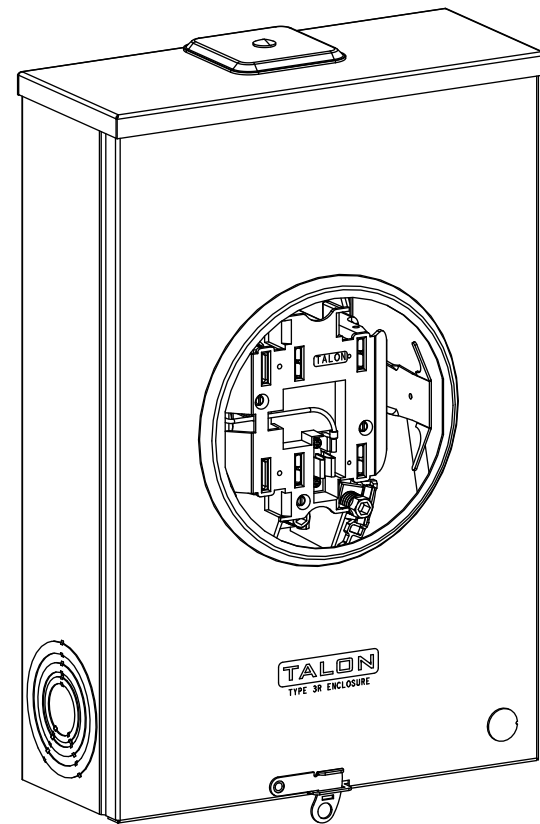

**Catalog Number: 40607-02BU**

**Features and Ratings**

- Ringless Type Meter Socket
- 200A Continuous, 600V AC
- Outdoor Enclosure (NEMA Type 3R)
- Painted G90 Steel Enclosure
- 3 Phase, 4 Wire
- 7 Jaw Meter Socket
- Meter Socket Type MQ-7U
- For Overhead or Underground Service
- Non-Clamping Lever Bypass
- RX Type Hub Opening with Coverplate Included
- 7/8" Barrel Lock with Bracket

TYPE RX (SMALL) HUB OPENING WITH COVERPLATE INSTALLED

VIEW SHOWN WITH COVER REMOVED

**Accessories**

CONDUIT HUBS (RX Type)	
TRADE SIZE	CATALOG No.
1-1/4 INCH	EC38597 or H38597-2
1-1/2 INCH	EC38598 or H38598-2
2 INCH	EC38599 or H38599-2
2-1/2 INCH	EC38600 or H38600-2
Hub Cover Plate	EC38595 or H38595-1

Meter Opening Cover Plate  
Cat No: H659-0162  
Insulated Neutral Kits  
Cat. No: H64685-1, H64690-1

**Connectors, Wire Sizes and Torques**

CONNECTOR	PART No.	WIRE SIZE	HEX DRIVE	TORQUE
LINE, LOAD NEUTRAL	..	#6-350 kcmil	5/16"	275 IN-LBS.
GROUND	6509991	#14 - 2 AWG	..	45 IN-LBS.

© 2016 Copyright Siemens Industry, Inc.

**TALON**  
**Meter Socket**

Description: **200A Cont, 7 Jaw, MQ-7U, 600V AC, Painted Steel Enclosure**

KAM 3/23/16 | DO NOT SCALE DRAWING | Dwg No: **40607-02BU**