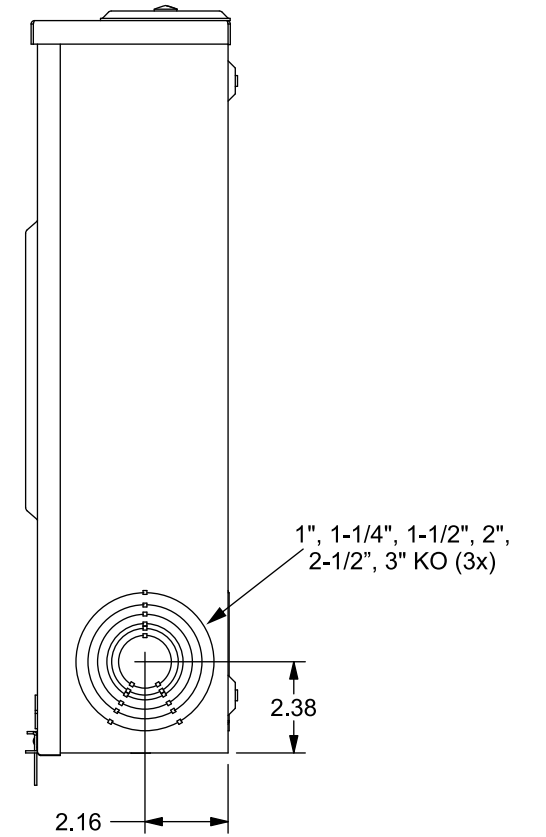

**Catalog Number: 40607-02BU**

**Features and Ratings**

- Ringless Type Meter Socket
- 200A Continuous, 600V AC
- Outdoor Enclosure (NEMA Type 3R)
- Painted G90 Steel Enclosure
- 3 Phase, 4 Wire
- 7 Jaw Meter Socket
- Meter Socket Type MQ-7U
- For Overhead or Underground Service
- Non-Clamping Lever Bypass
- RX Type Hub Opening with Coverplate Included
- 7/8" Barrel Lock with Bracket

TYPE RX (SMALL) HUB OPENING WITH COVERPLATE INSTALLED

VIEW SHOWN WITH COVER REMOVED

**Accessories**

CONDUIT HUBS (RX Type)	
TRADE SIZE	CATALOG No.
1-1/4 INCH	EC38597 or H38597-2
1-1/2 INCH	EC38598 or H38598-2
2 INCH	EC38599 or H38599-2
2-1/2 INCH	EC38600 or H38600-2
Hub Cover Plate	EC38595 or H38595-1

Meter Opening Cover Plate  
Cat No: H659-0162  
Insulated Neutral Kits  
Cat. No: H64685-1, H64690-1

**Connectors, Wire Sizes and Torques**

CONNECTOR	PART No.	WIRE SIZE	HEX DRIVE	TORQUE
LINE, LOAD NEUTRAL	..	#6-350 kcmil	5/16"	275 IN-LBS.
GROUND	6509991	#14 - 2 AWG	..	45 IN-LBS.

© 2016 Copyright Siemens Industry, Inc.

**TALON**  
**Meter Socket**

Description: **200A Cont, 7 Jaw, MQ-7U, 600V AC, Painted Steel Enclosure**

KAM 3/23/16 | DO NOT SCALE DRAWING | Dwg No: **40607-02BU**