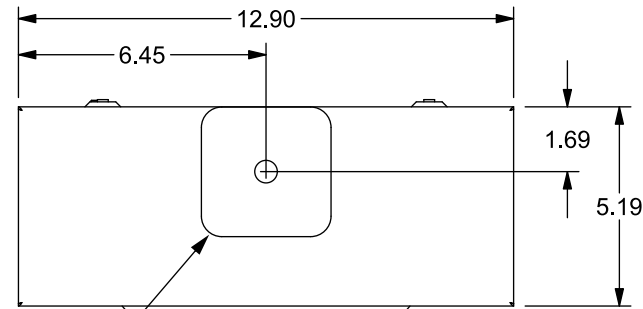

**Catalog Number: 40607-02BU**

**Features and Ratings**

- Ringless Type Meter Socket
- 200A Continuous, 600V AC
- Outdoor Enclosure (NEMA Type 3R)
- Painted G90 Steel Enclosure
- 3 Phase, 4 Wire
- 7 Jaw Meter Socket
- Meter Socket Type MQ-7U
- For Overhead or Underground Service
- Non-Clamping Lever Bypass
- RX Type Hub Opening with Coverplate Included
- 7/8" Barrel Lock with Bracket

TYPE RX (SMALL) HUB OPENING WITH COVERPLATE INSTALLED

VIEW SHOWN WITH COVER REMOVED

**Accessories**

CONDUIT HUBS (RX Type)	
TRADE SIZE	CATALOG No.
1-1/4 INCH	EC38597 or H38597-2
1-1/2 INCH	EC38598 or H38598-2
2 INCH	EC38599 or H38599-2
2-1/2 INCH	EC38600 or H38600-2
Hub Cover Plate	EC38595 or H38595-1

Meter Opening Cover Plate  
Cat No: H659-0162  
Insulated Neutral Kits  
Cat. No: H64685-1, H64690-1

**Connectors, Wire Sizes and Torques**

CONNECTOR	PART No.	WIRE SIZE	HEX DRIVE	TORQUE
LINE, LOAD NEUTRAL	..	#6-350 kcmil	5/16"	275 IN-LBS.
GROUND	6509991	#14 - 2 AWG	..	45 IN-LBS.

© 2016 Copyright Siemens Industry, Inc.

**TALON**  
**Meter Socket**

Description: **200A Cont, 7 Jaw, MQ-7U, 600V AC, Painted Steel Enclosure**

KAM 3/23/16 | DO NOT SCALE DRAWING | Dwg No: **40607-02BU**