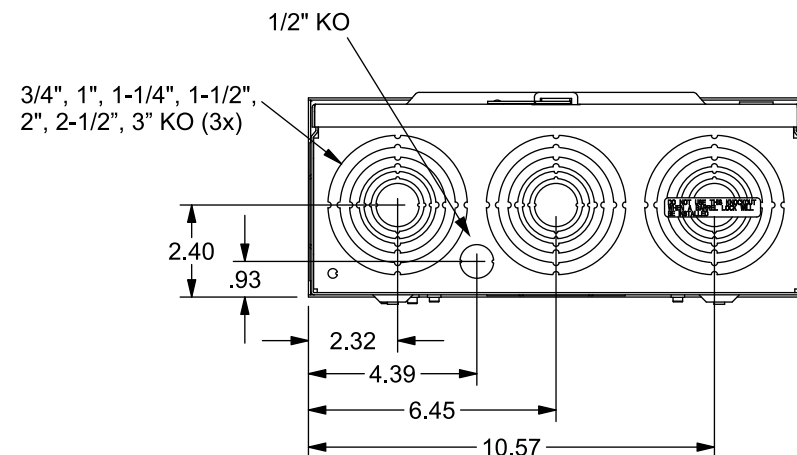

**Catalog Number: 40607-02BU**

**Features and Ratings**

- Ringless Type Meter Socket
- 200A Continuous, 600V AC
- Outdoor Enclosure (NEMA Type 3R)
- Painted G90 Steel Enclosure
- 3 Phase, 4 Wire
- 7 Jaw Meter Socket
- Meter Socket Type MQ-7U
- For Overhead or Underground Service
- Non-Clamping Lever Bypass
- RX Type Hub Opening with Coverplate Included
- 7/8" Barrel Lock with Bracket

TYPE RX (SMALL) HUB OPENING WITH COVERPLATE INSTALLED

VIEW SHOWN WITH COVER REMOVED

**Accessories**

CONDUIT HUBS (RX Type)	
TRADE SIZE	CATALOG No.
1-1/4 INCH	EC38597 or H38597-2
1-1/2 INCH	EC38598 or H38598-2
2 INCH	EC38599 or H38599-2
2-1/2 INCH	EC38600 or H38600-2
Hub Cover Plate	EC38595 or H38595-1

Meter Opening Cover Plate  
Cat No: H659-0162  
Insulated Neutral Kits  
Cat. No: H64685-1, H64690-1

**Connectors, Wire Sizes and Torques**

CONNECTOR	PART No.	WIRE SIZE	HEX DRIVE	TORQUE
LINE, LOAD NEUTRAL	..	#6-350 kcmil	5/16"	275 IN-LBS.
GROUND	6509991	#14 - 2 AWG	..	45 IN-LBS.

© 2016 Copyright Siemens Industry, Inc.

**TALON**  
**Meter Socket**

Description: **200A Cont, 7 Jaw, MQ-7U, 600V AC, Painted Steel Enclosure**

KAM 3/23/16 | DO NOT SCALE DRAWING | Dwg No: **40607-02BU**