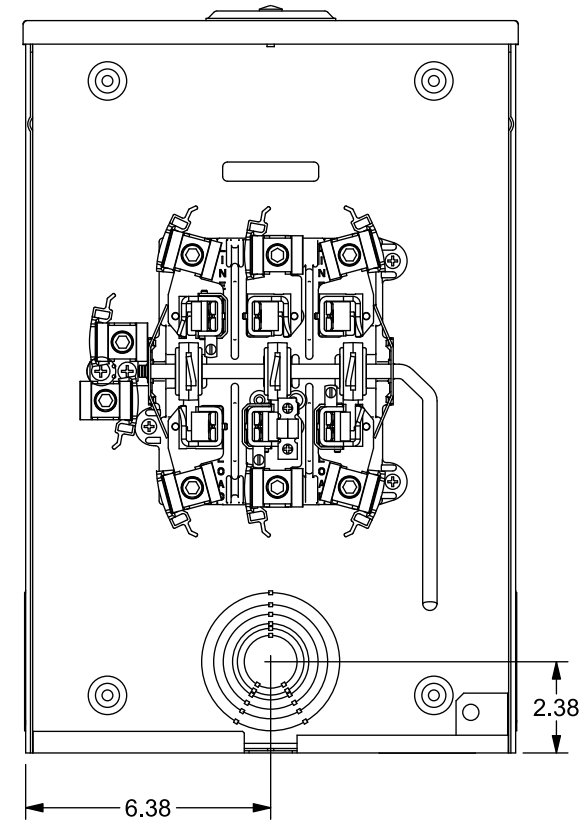

**Catalog Number: 40607-02BU**

**Features and Ratings**

- Ringless Type Meter Socket
- 200A Continuous, 600V AC
- Outdoor Enclosure (NEMA Type 3R)
- Painted G90 Steel Enclosure
- 3 Phase, 4 Wire
- 7 Jaw Meter Socket
- Meter Socket Type MQ-7U
- For Overhead or Underground Service
- Non-Clamping Lever Bypass
- RX Type Hub Opening with Coverplate Included
- 7/8" Barrel Lock with Bracket

TYPE RX (SMALL) HUB OPENING WITH COVERPLATE INSTALLED

VIEW SHOWN WITH COVER REMOVED

**Accessories**

CONDUIT HUBS (RX Type)	
TRADE SIZE	CATALOG No.
1-1/4 INCH	EC38597 or H38597-2
1-1/2 INCH	EC38598 or H38598-2
2 INCH	EC38599 or H38599-2
2-1/2 INCH	EC38600 or H38600-2
Hub Cover Plate	EC38595 or H38595-1

Meter Opening Cover Plate  
Cat No: H659-0162  
Insulated Neutral Kits  
Cat. No: H64685-1, H64690-1

**Connectors, Wire Sizes and Torques**

CONNECTOR	PART No.	WIRE SIZE	HEX DRIVE	TORQUE
LINE, LOAD NEUTRAL	..	#6-350 kcmil	5/16"	275 IN-LBS.
GROUND	6509991	#14 - 2 AWG	..	45 IN-LBS.

© 2016 Copyright Siemens Industry, Inc.

**TALON**  
**Meter Socket**

Description: **200A Cont, 7 Jaw, MQ-7U, 600V AC, Painted Steel Enclosure**

KAM 3/23/16 | DO NOT SCALE DRAWING | Dwg No: **40607-02BU**