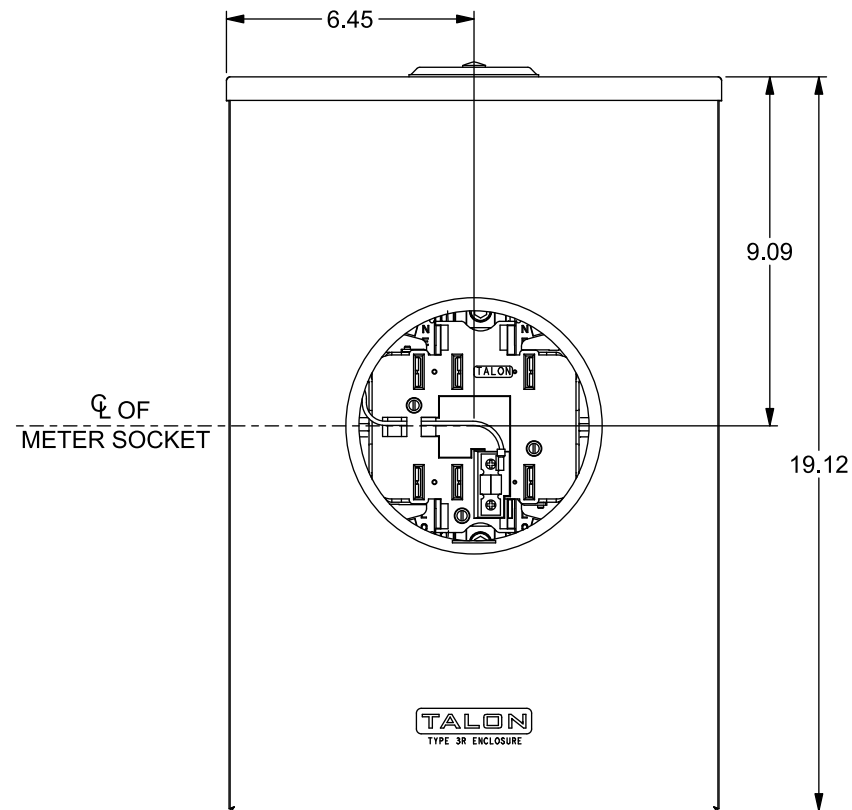

Catalog Number: 30407-025

Features and Ratings

- Ring Type Meter Socket
- 200A Continuous, 600V AC
- Outdoor Enclosure (NEMA Type 3R)
- Painted G90 Steel Enclosure
- 3 Phase, 4 Wire
- 7 Jaw Meter Socket
- Meter Socket Type MQ-7NBU
- For Overhead or Underground Service
- No Bypass
- RX Type Hub Opening with Coverplate Included

TYPE RX (SMALL) HUB OPENING WITH COVERPLATE INSTALLED

VIEW SHOWN WITH COVER AND SHIELD REMOVED

Accessories

CONDUIT HUBS (RX Type)	
TRADE SIZE	CATALOG No.
1-1/4 INCH	EC38597 or H38597-2
1-1/2 INCH	EC38598 or H38598-2
2 INCH	EC38599 or H38599-2
2-1/2 INCH	EC38600 or H38600-2
Hub Cover Plate	EC38595 or H38595-1

Meter Opening Cover Plate
Cat No: H659-0162
Insulated Neutral Kits
Cat. No: H64685-1, H64690-1

Connectors, Wire Sizes and Torques

CONNECTOR	PART No.	WIRE SIZE	TORQUE
LINE, LOAD, NEUTRAL*	..	#6-350 kcmil	275 IN-LBS.
GROUND	6509991	#14 - 2 AWG	50 IN-LBS.

*External Hex Drive 1/2", Internal Hex Drive 5/16"

© 2018 Copyright Siemens Industry, Inc.

TALON
Meter Socket

Description: **200A Cont, 7 Jaw, MQ-7NBU, 600V AC, Painted Steel Enclosure**

KAM 2/13/18 | DO NOT SCALE DRAWING | Dwg No: **30407-025**