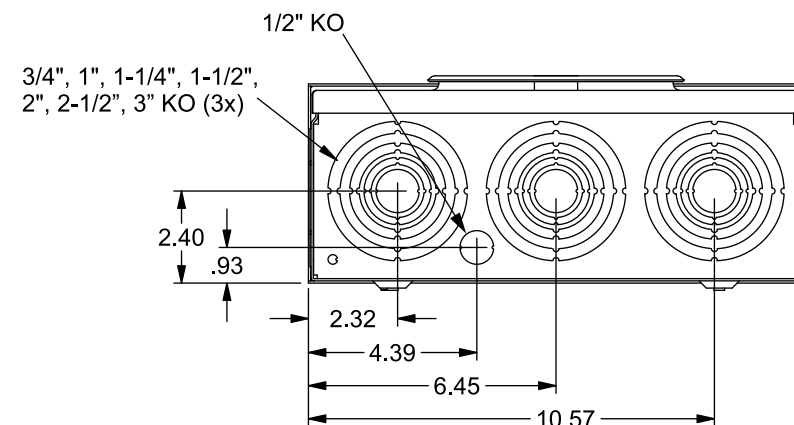

Catalog Number: 30407-025

Features and Ratings

- Ring Type Meter Socket
- 200A Continuous, 600V AC
- Outdoor Enclosure (NEMA Type 3R)
- Painted G90 Steel Enclosure
- 3 Phase, 4 Wire
- 7 Jaw Meter Socket
- Meter Socket Type MQ-7NBU
- For Overhead or Underground Service
- No Bypass
- RX Type Hub Opening with Coverplate Included

TYPE RX (SMALL) HUB OPENING WITH COVERPLATE INSTALLED

VIEW SHOWN WITH COVER AND SHIELD REMOVED

Accessories

CONDUIT HUBS (RX Type)	
TRADE SIZE	CATALOG No.
1-1/4 INCH	EC38597 or H38597-2
1-1/2 INCH	EC38598 or H38598-2
2 INCH	EC38599 or H38599-2
2-1/2 INCH	EC38600 or H38600-2
Hub Cover Plate	EC38595 or H38595-1

Meter Opening Cover Plate
Cat No: H659-0162
Insulated Neutral Kits
Cat. No: H64685-1, H64690-1

Connectors, Wire Sizes and Torques

CONNECTOR	PART No.	WIRE SIZE	TORQUE
LINE, LOAD, NEUTRAL*	..	#6-350 kcmil	275 IN-LBS.
GROUND	6509991	#14 - 2 AWG	50 IN-LBS.

*External Hex Drive 1/2", Internal Hex Drive 5/16"

© 2018 Copyright Siemens Industry, Inc.

TALON
Meter Socket

Description: **200A Cont, 7 Jaw, MQ-7NBU, 600V AC, Painted Steel Enclosure**

KAM 2/13/18 | DO NOT SCALE DRAWING | Dwg No: **30407-025**