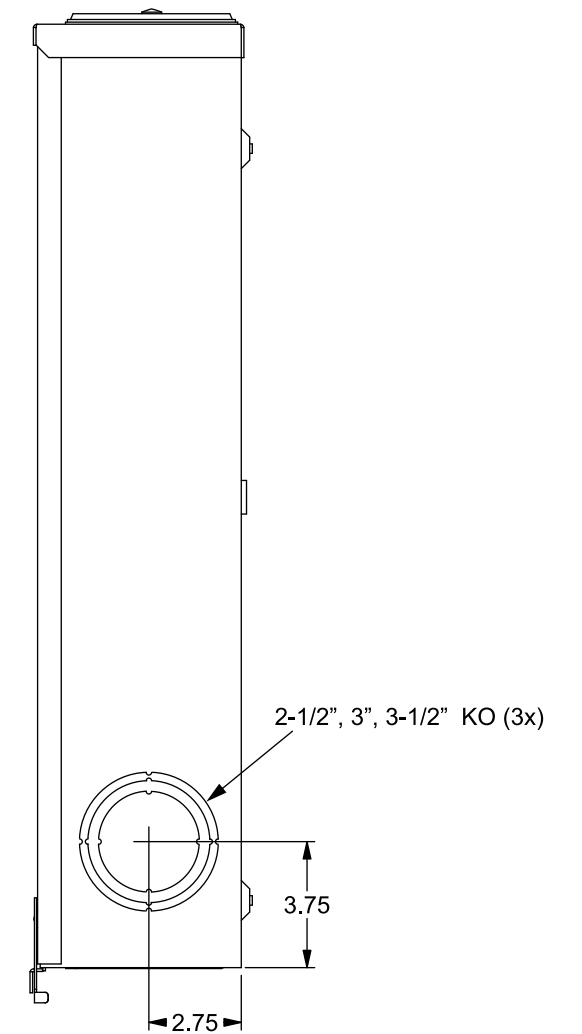

## Accessories

CONDUIT HUBS (HD Type)	
TRADE SIZE	CATALOG No.
3 INCH	EC56856 or H56856-2
3-1/2 INCH	EC56857 or H56857-2
4 INCH	EC56858 or H56858-2
Hub Cover Plate	EC56933 or H56933S

Meter Opening Cover Plate  
Cat No: H659-0162

## Connectors, Wire Sizes and Torques

CONNECTOR	PART No.	WIRE SIZE	TORQUE
LINE	60162	#4-600 (2) 1/0-250 MCM	500 IN-LBS.
LOAD/NEUTRAL	56732	(2)#4-350 MCM	275 IN-LBS.
GROUND	67754	#14 - 2/0 AWG	50 IN-LBS.

VIEW SHOWN WITH COVER REMOVED

© 2017 Copyright Siemens Industry, Inc.

**TALON**  
**Meter Socket**

Description: **320A Cont, 7 Jaw, HQ-5DT, 600V AC, Painted Steel Enclosure**

KAM 12/11/17 DO NOT SCALE DRAWING Dwg No: **47705-82KC**