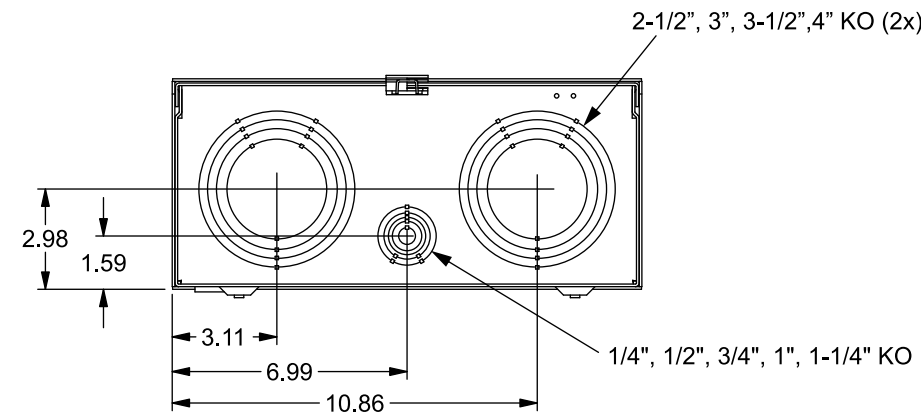

## Features and Ratings

- Ringless Type Meter Socket
- 320A Continuous, 400A Max., 600V AC
- Outdoor Enclosure (NEMA Type 3R)
- Painted G90 Steel Enclosure
- 1 Phase, 3 Wire, Commercial Socket
- 5 Jaw Meter Socket
- Meter Socket Type HQ-5DT
- For Overhead & Underground Service
- HD Type Hub Opening, Cover Plate Included
- Lever Bypass

## Accessories

CONDUIT HUBS (HD Type)	
TRADE SIZE	CATALOG No.
3 INCH	EC56856 or H56856-2
3-1/2 INCH	EC56857 or H56857-2
4 INCH	EC56858 or H56858-2
Hub Cover Plate	EC56933 or H56933S

Meter Opening Cover Plate  
Cat No: H659-0162

## Connectors, Wire Sizes and Torques

CONNECTOR	PART No.	WIRE SIZE	TORQUE
LINE	60162	#4-600 (2) 1/0-250 MCM	500 IN-LBS.
LOAD/NEUTRAL	56732	(2)#4-350 MCM	275 IN-LBS.
GROUND	67754	#14 - 2/0 AWG	50 IN-LBS.

VIEW SHOWN WITH COVER REMOVED

© 2017 Copyright Siemens Industry, Inc.

**TALON**  
**Meter Socket**

Description: **320A Cont, 7 Jaw, HQ-5DT, 600V AC, Painted Steel Enclosure**

KAM 12/11/17 DO NOT SCALE DRAWING Dwg No: **47705-82KC**