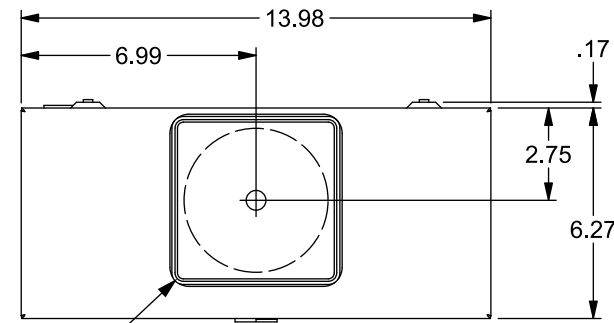

## Features and Ratings

- Ringless Type Meter Socket
- 320A Continuous, 400A Max., 600V AC
- Outdoor Enclosure (NEMA Type 3R)
- Painted G90 Steel Enclosure
- 1 Phase, 3 Wire, Commercial Socket
- 5 Jaw Meter Socket
- Meter Socket Type HQ-5DT
- For Overhead & Underground Service
- HD Type Hub Opening, Cover Plate Included
- Lever Bypass

## Accessories

CONDUIT HUBS (HD Type)	
TRADE SIZE	CATALOG No.
3 INCH	EC56856 or H56856-2
3-1/2 INCH	EC56857 or H56857-2
4 INCH	EC56858 or H56858-2
Hub Cover Plate	EC56933 or H56933S

Meter Opening Cover Plate  
Cat No: H659-0162

## Connectors, Wire Sizes and Torques

CONNECTOR	PART No.	WIRE SIZE	TORQUE
LINE	60162	#4-600 (2) 1/0-250 MCM	500 IN-LBS.
LOAD/NEUTRAL	56732	(2)#4-350 MCM	275 IN-LBS.
GROUND	67754	#14 - 2/0 AWG	50 IN-LBS.

VIEW SHOWN WITH COVER REMOVED

© 2017 Copyright Siemens Industry, Inc.

**TALON**  
**Meter Socket**

Description: **320A Cont, 7 Jaw, HQ-5DT, 600V AC, Painted Steel Enclosure**

KAM 12/11/17 DO NOT SCALE DRAWING Dwg No: **47705-82KC**