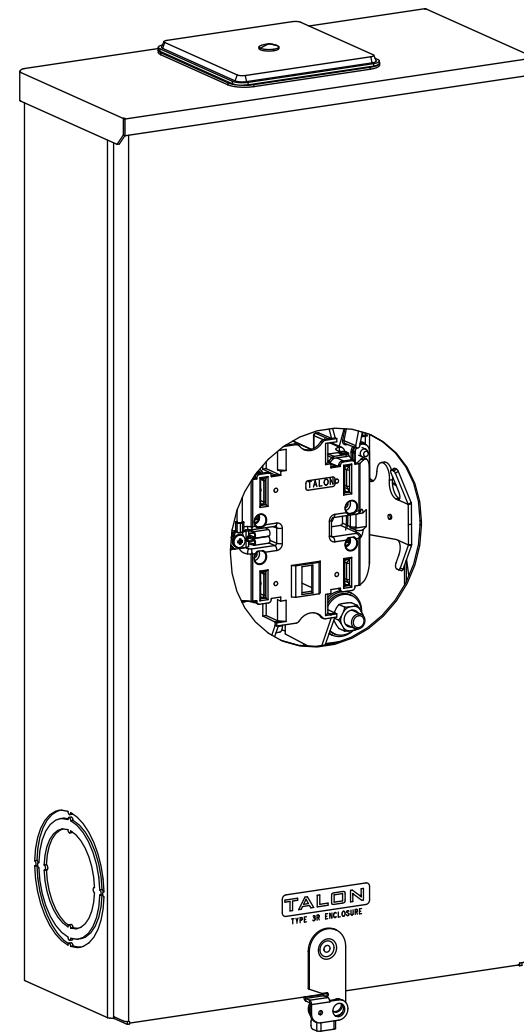

## Features and Ratings

- Ringless Type Meter Socket
- 320A Continuous, 400A Max., 600V AC
- Outdoor Enclosure (NEMA Type 3R)
- Painted G90 Steel Enclosure
- 1 Phase, 3 Wire, Commercial Socket
- 5 Jaw Meter Socket
- Meter Socket Type HQ-5DT
- For Overhead & Underground Service
- HD Type Hub Opening, Cover Plate Included
- Lever Bypass

TYPE HD (LARGE) HUB OPENING WITH COVERPLATE INSTALLED

## Accessories

CONDUIT HUBS (HD Type)	
TRADE SIZE	CATALOG No.
3 INCH	EC56856 or H56856-2
3-1/2 INCH	EC56857 or H56857-2
4 INCH	EC56858 or H56858-2
Hub Cover Plate	EC56933 or H56933S

Meter Opening Cover Plate  
Cat No: H659-0162

VIEW SHOWN WITH COVER REMOVED

© 2017 Copyright Siemens Industry, Inc.

**TALON**  
**Meter Socket**

Description: **320A Cont, 7 Jaw, HQ-5DT, 600V AC, Painted Steel Enclosure**

KAM 12/11/17 DO NOT SCALE DRAWING Dwg No: **47705-82KC**