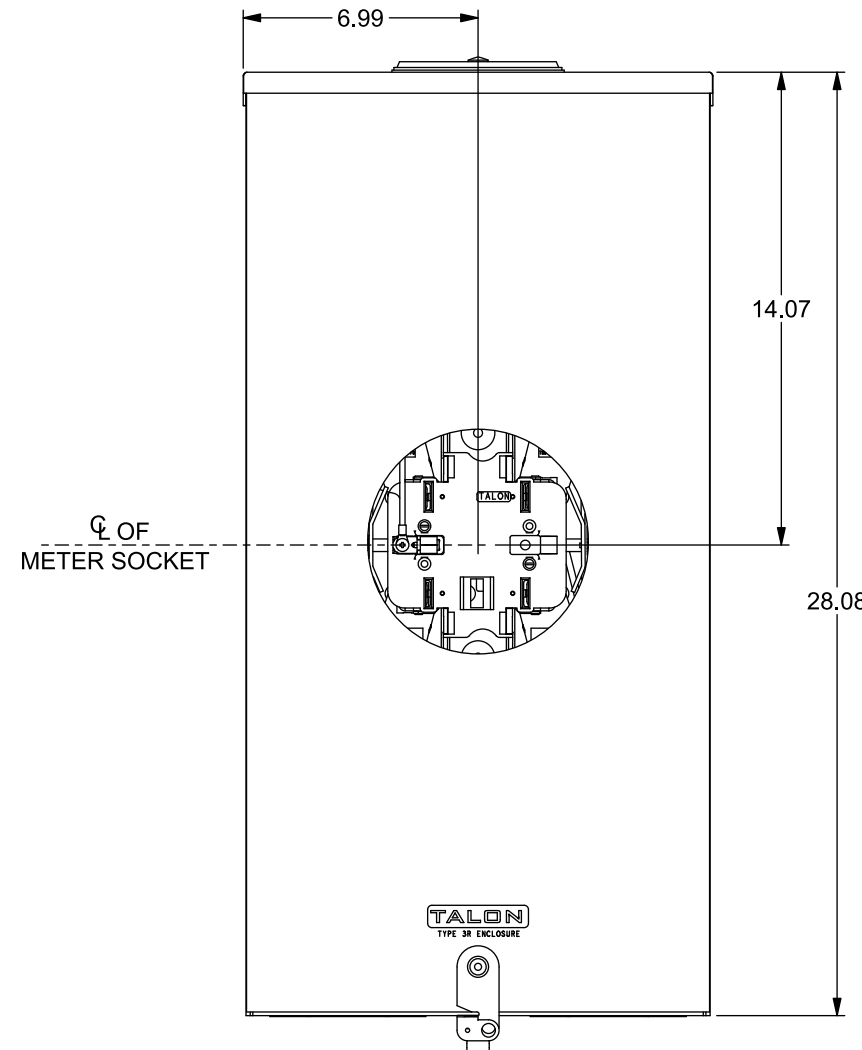

## Features and Ratings

- Ringless Type Meter Socket
- 320A Continuous, 400A Max., 600V AC
- Outdoor Enclosure (NEMA Type 3R)
- Painted G90 Steel Enclosure
- 1 Phase, 3 Wire, Commercial Socket
- 5 Jaw Meter Socket
- Meter Socket Type HQ-5DT
- For Overhead & Underground Service
- HD Type Hub Opening, Cover Plate Included
- Lever Bypass

## Accessories

CONDUIT HUBS (HD Type)	
TRADE SIZE	CATALOG No.
3 INCH	EC56856 or H56856-2
3-1/2 INCH	EC56857 or H56857-2
4 INCH	EC56858 or H56858-2
Hub Cover Plate	EC56933 or H56933S

Meter Opening Cover Plate  
Cat No: H659-0162

## Connectors, Wire Sizes and Torques

CONNECTOR	PART No.	WIRE SIZE	TORQUE
LINE	60162	#4-600 (2) 1/0-250 MCM	500 IN-LBS.
LOAD/NEUTRAL	56732	(2)#4-350 MCM	275 IN-LBS.
GROUND	67754	#14 - 2/0 AWG	50 IN-LBS.

VIEW SHOWN WITH COVER REMOVED

© 2017 Copyright Siemens Industry, Inc.

**TALON**  
**Meter Socket**

Description: **320A Cont, 7 Jaw, HQ-5DT, 600V AC, Painted Steel Enclosure**

KAM 12/11/17 DO NOT SCALE DRAWING Dwg No: **47705-82KC**