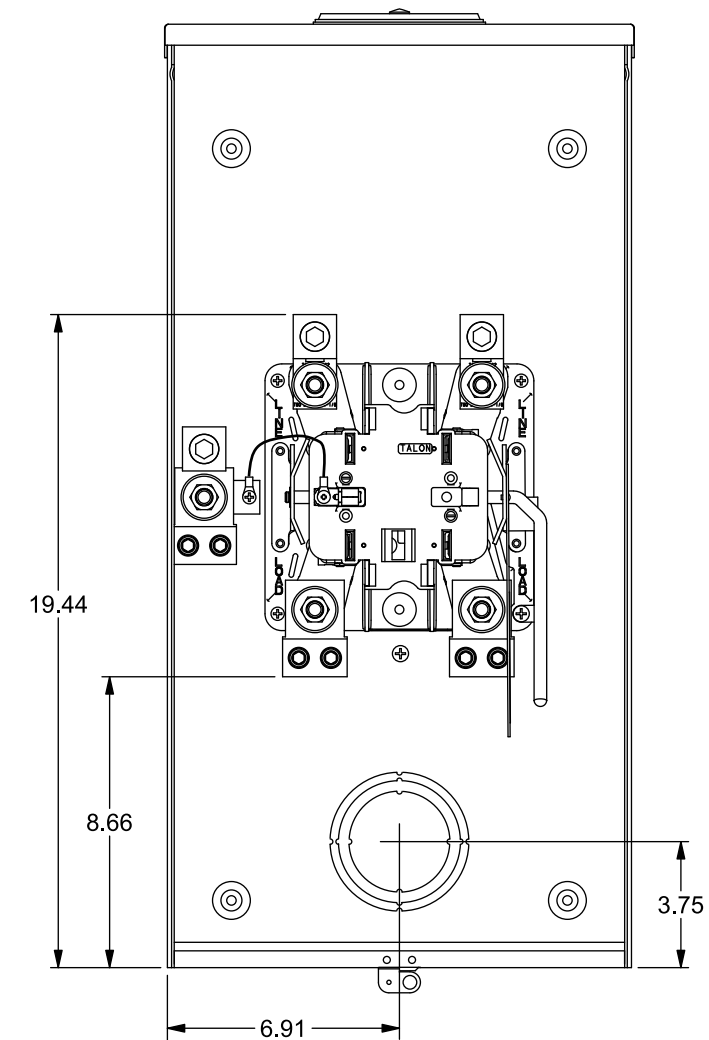

## Accessories

CONDUIT HUBS (HD Type)	
TRADE SIZE	CATALOG No.
3 INCH	EC56856 or H56856-2
3-1/2 INCH	EC56857 or H56857-2
4 INCH	EC56858 or H56858-2
Hub Cover Plate	EC56933 or H56933S

Meter Opening Cover Plate  
Cat No: H659-0162

## Connectors, Wire Sizes and Torques

CONNECTOR	PART No.	WIRE SIZE	TORQUE
LINE	60162	#4-600 (2) 1/0-250 MCM	500 IN-LBS.
LOAD/NEUTRAL	56732	(2)#4-350 MCM	275 IN-LBS.
GROUND	67754	#14 - 2/0 AWG	50 IN-LBS.

VIEW SHOWN WITH COVER REMOVED

© 2017 Copyright Siemens Industry, Inc.

**TALON**  
**Meter Socket**

Description: **320A Cont, 7 Jaw, HQ-5DT, 600V AC, Painted Steel Enclosure**

KAM 12/11/17 DO NOT SCALE DRAWING Dwg No: **47705-82KC**