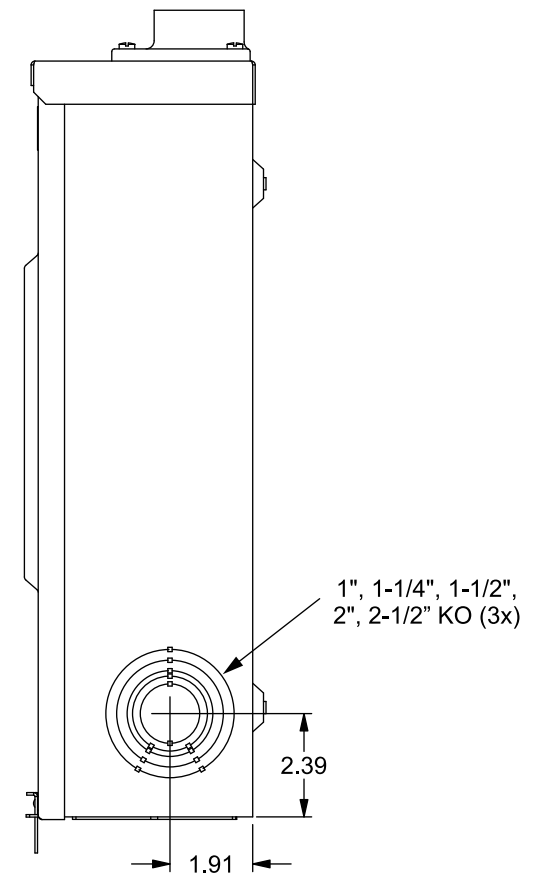

Catalog Number: 43217-02

Features and Ratings

- Ringless Type Meter Socket
- 125A Continuous, 600V AC
- Outdoor Enclosure (NEMA Type 3R)
- Painted G90 Steel Enclosure
- 3 Phase, 4 Wire
- 7 Jaw Meter Socket
- Meter Socket Type MQ-71NB
- For Overhead Service
- Non-Clamping Lever Bypass
- 1-1/2" RX Type Hub Installed

1-1/2" TYPE RX (SMALL) HUB INSTALLED

VIEW SHOWN WITH COVER AND SHIELD REMOVED

Accessories

CONDUIT HUBS (RX Type)	
TRADE SIZE	CATALOG No.
1-1/4 INCH	EC38597 or H38597-2
1-1/2 INCH	EC38598 or H38598-2
2 INCH	EC38599 or H38599-2
2-1/2 INCH	EC38600 or H38600-2
Hub Cover Plate	EC38595 or H38595-1

Meter Opening Cover Plate
Cat No: H659-0162

Connectors, Wire Sizes and Torques

CONNECTOR	WIRE SIZE	TORQUE
LINE, LOAD, NEUTRAL	#6 - 2/0	50 IN-LBS.
GROUND	#2 - 14	50 IN-LBS.

© 2017 Copyright Siemens Industry, Inc.

TALON
Meter Socket

Description: **200A Cont, 7 Jaw, MQ-7U, 1-1/2" Hub, OH, 600V AC, Painted Steel Enclosure**

KAM 12/14/17 DO NOT SCALE DRAWING Dwg No: **43217-02**