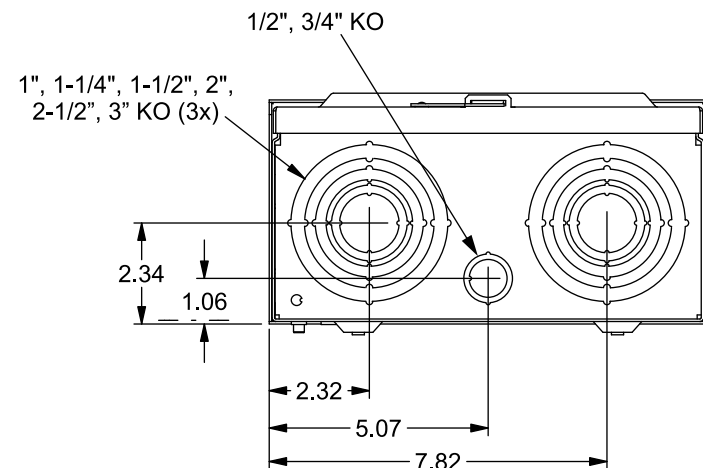

Catalog Number: 43217-02

Features and Ratings

- Ringless Type Meter Socket
- 125A Continuous, 600V AC
- Outdoor Enclosure (NEMA Type 3R)
- Painted G90 Steel Enclosure
- 3 Phase, 4 Wire
- 7 Jaw Meter Socket
- Meter Socket Type MQ-71NB
- For Overhead Service
- Non-Clamping Lever Bypass
- 1-1/2" RX Type Hub Installed

1-1/2" TYPE RX (SMALL) HUB INSTALLED

VIEW SHOWN WITH COVER AND SHIELD REMOVED

Accessories

CONDUIT HUBS (RX Type)	
TRADE SIZE	CATALOG No.
1-1/4 INCH	EC38597 or H38597-2
1-1/2 INCH	EC38598 or H38598-2
2 INCH	EC38599 or H38599-2
2-1/2 INCH	EC38600 or H38600-2
Hub Cover Plate	EC38595 or H38595-1

Meter Opening Cover Plate
Cat No: H659-0162

Connectors, Wire Sizes and Torques

CONNECTOR	WIRE SIZE	TORQUE
LINE, LOAD, NEUTRAL	#6 - 2/0	50 IN-LBS.
GROUND	#2 - 14	50 IN-LBS.

© 2017 Copyright Siemens Industry, Inc.

TALON
Meter Socket

Description: **200A Cont, 7 Jaw, MQ-7U, 1-1/2" Hub, OH, 600V AC, Painted Steel Enclosure**

KAM 12/14/17 DO NOT SCALE DRAWING Dwg No: **43217-02**