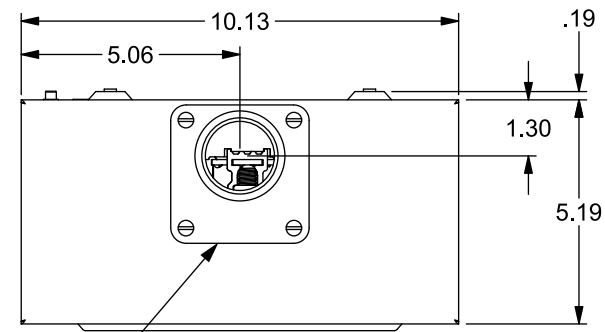

Catalog Number: 43217-02

Features and Ratings

- Ringless Type Meter Socket
- 125A Continuous, 600V AC
- Outdoor Enclosure (NEMA Type 3R)
- Painted G90 Steel Enclosure
- 3 Phase, 4 Wire
- 7 Jaw Meter Socket
- Meter Socket Type MQ-71NB
- For Overhead Service
- Non-Clamping Lever Bypass
- 1-1/2" RX Type Hub Installed

1-1/2" TYPE RX (SMALL) HUB INSTALLED

VIEW SHOWN WITH COVER AND SHIELD REMOVED

Accessories

CONDUIT HUBS (RX Type)	
TRADE SIZE	CATALOG No.
1-1/4 INCH	EC38597 or H38597-2
1-1/2 INCH	EC38598 or H38598-2
2 INCH	EC38599 or H38599-2
2-1/2 INCH	EC38600 or H38600-2
Hub Cover Plate	EC38595 or H38595-1

Meter Opening Cover Plate
Cat No: H659-0162

Connectors, Wire Sizes and Torques

CONNECTOR	WIRE SIZE	TORQUE
LINE, LOAD, NEUTRAL	#6 - 2/0	50 IN-LBS.
GROUND	#2 - 14	50 IN-LBS.

© 2017 Copyright Siemens Industry, Inc.

TALON
Meter Socket

Description: **200A Cont, 7 Jaw, MQ-7U, 1-1/2" Hub, OH, 600V AC, Painted Steel Enclosure**

KAM 12/14/17 DO NOT SCALE DRAWING Dwg No: **43217-02**