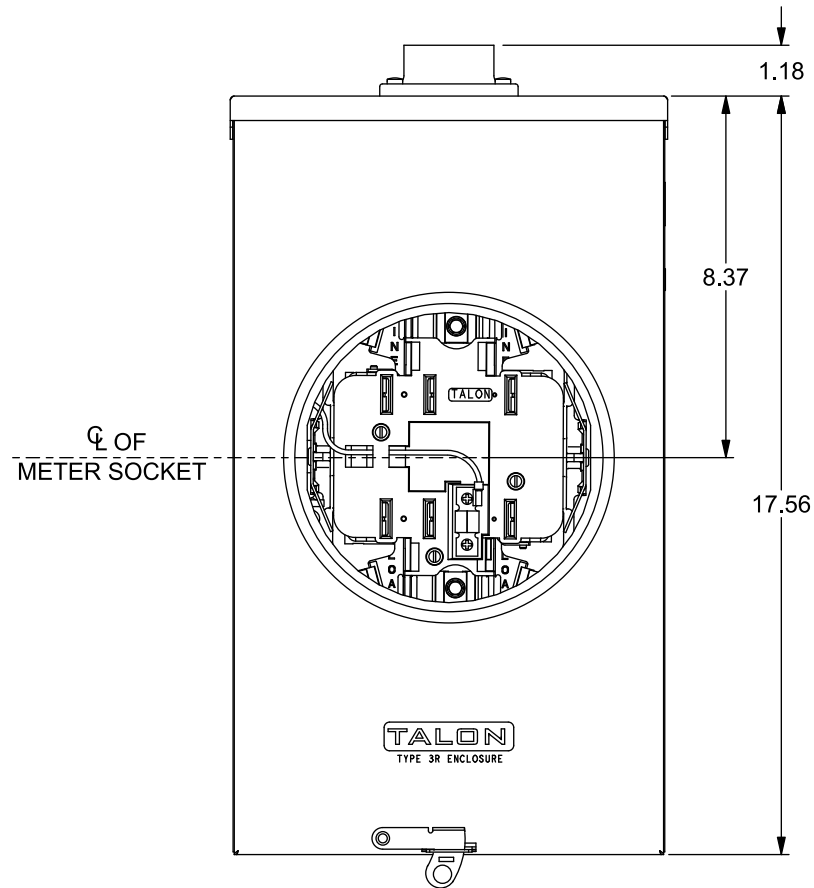

Catalog Number: 43217-02

Features and Ratings

- Ringless Type Meter Socket
- 125A Continuous, 600V AC
- Outdoor Enclosure (NEMA Type 3R)
- Painted G90 Steel Enclosure
- 3 Phase, 4 Wire
- 7 Jaw Meter Socket
- Meter Socket Type MQ-71NB
- For Overhead Service
- Non-Clamping Lever Bypass
- 1-1/2" RX Type Hub Installed

1-1/2" TYPE RX (SMALL) HUB INSTALLED

VIEW SHOWN WITH COVER AND SHIELD REMOVED

Accessories

CONDUIT HUBS (RX Type)	
TRADE SIZE	CATALOG No.
1-1/4 INCH	EC38597 or H38597-2
1-1/2 INCH	EC38598 or H38598-2
2 INCH	EC38599 or H38599-2
2-1/2 INCH	EC38600 or H38600-2
Hub Cover Plate	EC38595 or H38595-1

Meter Opening Cover Plate
Cat No: H659-0162

Connectors, Wire Sizes and Torques

CONNECTOR	WIRE SIZE	TORQUE
LINE, LOAD, NEUTRAL	#6 - 2/0	50 IN-LBS.
GROUND	#2 - 14	50 IN-LBS.

© 2017 Copyright Siemens Industry, Inc.

TALON
Meter Socket

Description: **200A Cont, 7 Jaw, MQ-7U, 1-1/2" Hub, OH, 600V AC, Painted Steel Enclosure**

KAM 12/14/17 DO NOT SCALE DRAWING Dwg No: **43217-02**