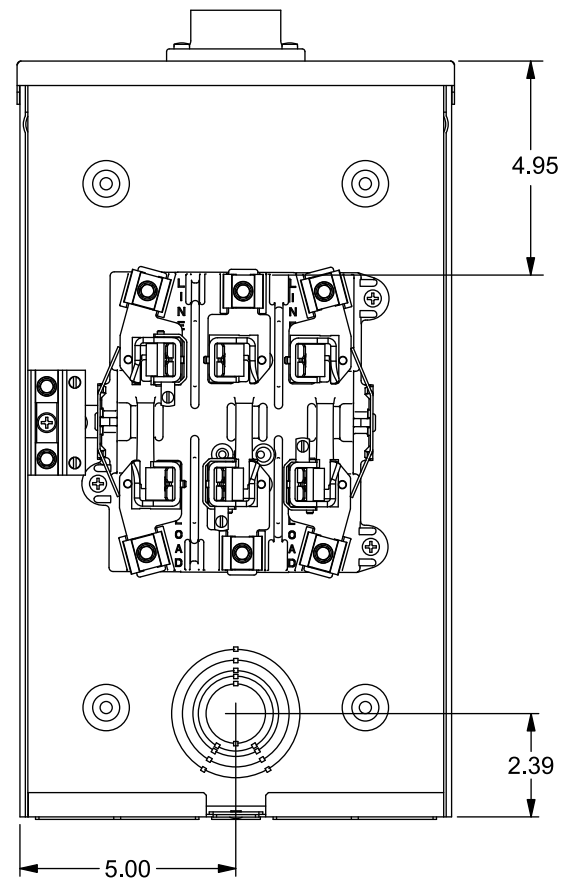

Catalog Number: 43217-02

Features and Ratings

- Ringless Type Meter Socket
- 125A Continuous, 600V AC
- Outdoor Enclosure (NEMA Type 3R)
- Painted G90 Steel Enclosure
- 3 Phase, 4 Wire
- 7 Jaw Meter Socket
- Meter Socket Type MQ-71NB
- For Overhead Service
- Non-Clamping Lever Bypass
- 1-1/2" RX Type Hub Installed

1-1/2" TYPE RX (SMALL) HUB INSTALLED

VIEW SHOWN WITH COVER AND SHIELD REMOVED

Accessories

CONDUIT HUBS (RX Type)	
TRADE SIZE	CATALOG No.
1-1/4 INCH	EC38597 or H38597-2
1-1/2 INCH	EC38598 or H38598-2
2 INCH	EC38599 or H38599-2
2-1/2 INCH	EC38600 or H38600-2
Hub Cover Plate	EC38595 or H38595-1

Meter Opening Cover Plate
Cat No: H659-0162

Connectors, Wire Sizes and Torques

CONNECTOR	WIRE SIZE	TORQUE
LINE, LOAD, NEUTRAL	#6 - 2/0	50 IN-LBS.
GROUND	#2 - 14	50 IN-LBS.

© 2017 Copyright Siemens Industry, Inc.

TALON
Meter Socket

Description: **200A Cont, 7 Jaw, MQ-7U, 1-1/2" Hub, OH, 600V AC, Painted Steel Enclosure**

KAM 12/14/17 DO NOT SCALE DRAWING Dwg No: **43217-02**