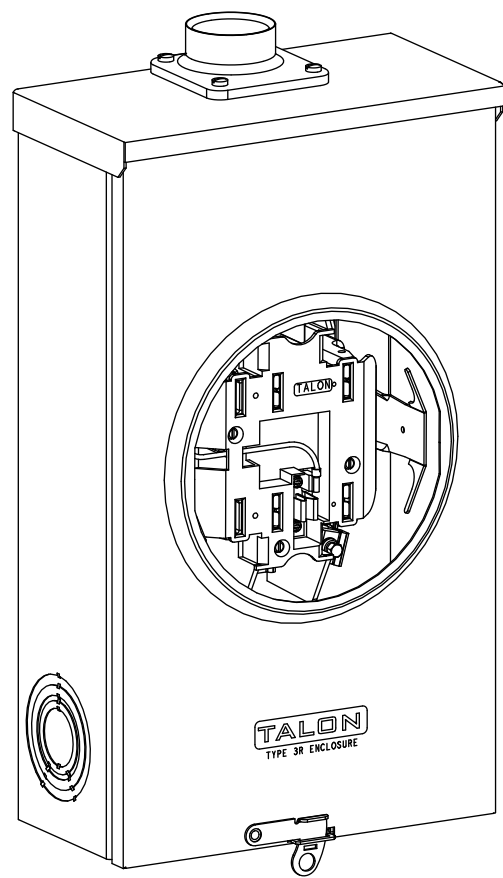

Catalog Number: 43217-02

Features and Ratings

- Ringless Type Meter Socket
- 125A Continuous, 600V AC
- Outdoor Enclosure (NEMA Type 3R)
- Painted G90 Steel Enclosure
- 3 Phase, 4 Wire
- 7 Jaw Meter Socket
- Meter Socket Type MQ-71NB
- For Overhead Service
- Non-Clamping Lever Bypass
- 1-1/2" RX Type Hub Installed

1-1/2" TYPE RX (SMALL) HUB INSTALLED

VIEW SHOWN WITH COVER AND SHIELD REMOVED

Accessories

CONDUIT HUBS (RX Type)	
TRADE SIZE	CATALOG No.
1-1/4 INCH	EC38597 or H38597-2
1-1/2 INCH	EC38598 or H38598-2
2 INCH	EC38599 or H38599-2
2-1/2 INCH	EC38600 or H38600-2
Hub Cover Plate	EC38595 or H38595-1

Meter Opening Cover Plate
Cat No: H659-0162

Connectors, Wire Sizes and Torques

CONNECTOR	WIRE SIZE	TORQUE
LINE, LOAD, NEUTRAL	#6 - 2/0	50 IN-LBS.
GROUND	#2 - 14	50 IN-LBS.

© 2017 Copyright Siemens Industry, Inc.

TALON
Meter Socket

Description: **200A Cont, 7 Jaw, MQ-7U, 1-1/2" Hub, OH, 600V AC, Painted Steel Enclosure**

KAM 12/14/17 DO NOT SCALE DRAWING Dwg No: **43217-02**