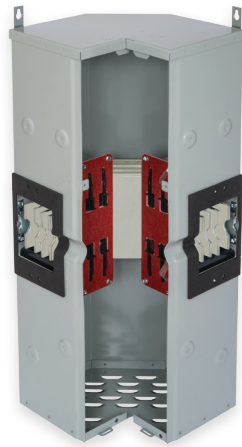

## Outdoor Elbows for Outside and Inside Corners

This elbow for Power Mod is rated for outdoor use (N3R), but can be used indoors as well.

### Reference Data:

- 1200A thru bus rating
- UL Standard #UL67
- UL file #E27100
- AIC rating 100KAIC
- Single Phase
- Three Phase
- All swing latches and rivets are stainless steel
- Outdoor = NEMA 3R rated
- G90 Galvanized Steel
- ANSI 61 Paint

# Power Mod: Type WELB NEMA 3R Elbows

Inside Corner

Outside Corner

Catalog Number	Phase	Maximum AIC	Outside/Inside Corner Type	Dimensions (inches)		
				Height (H)	Length (L)	Width (W)
WELB118	1	100k	Inside	30	18.3	8
WELB318	3	100k	Inside	30	18.3	8
WELB112	1	100k	Inside	30	12.3	8
WELB312	3	100k	Inside	30	12.3	8
WELB107E	1	100k	Outside	30	6.8	8
WELB307E	3	100k	Outside	30	6.8	8