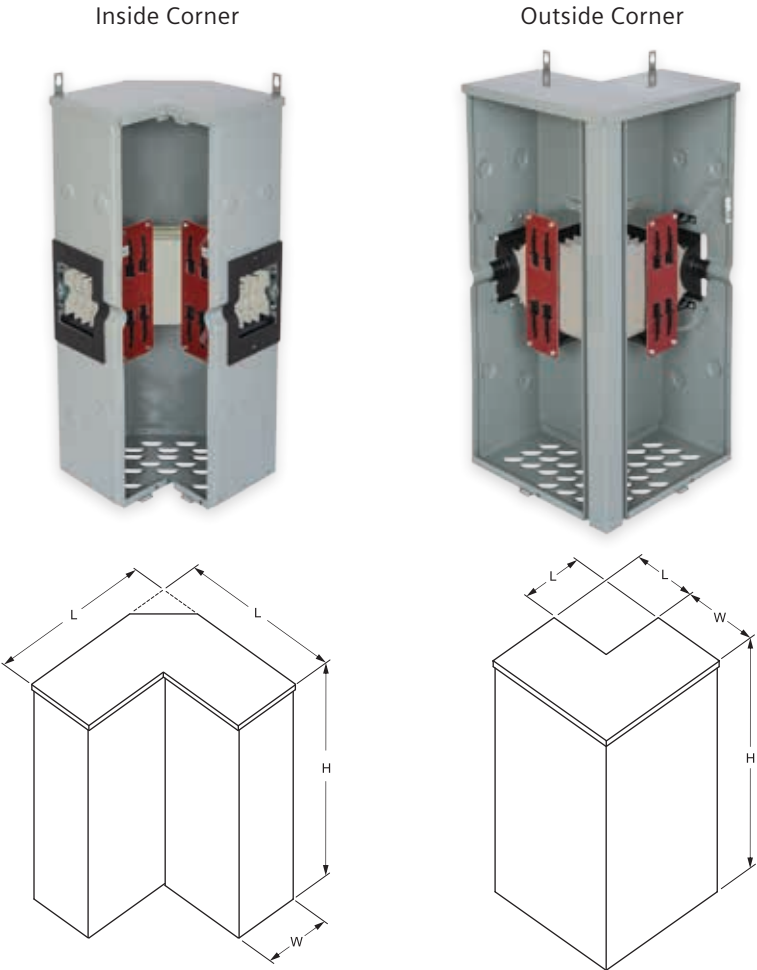

Power Mod™ Outdoor Elbows for Outside and Inside Corners

Outdoor Elbows for Outside and Inside Corners

This elbow for Power Mod is rated for outdoor use (N3R), but can be used indoors as well.

Features include:

- QuickSystem features
- Available in single and three phase designs

Reference Data:

- 1200A thru bus rating
- UL Standard #UL67
- UL file #E27100
- AIC rating 100KAIC
- Single Phase
- Three Phase
- All swing latches and rivets are stainless steel
- Outdoor = NEMA 3R rated
- G90 Galvanized Steel
- ANSI 61 Paint

Power Mod™ Type WELB NEMA 3R Elbows

Catalog Number	Phase	Maximum AIC	Outside/Inside Corner Type	Dimensions (inches)		
				Height (H)	Length (L)	Width (W)
WELB118	1	100k	Inside	30	18.3	8
WELB318	3	100k	Inside	30	18.3	8
WELB112	1	100k	Inside	30	12.3	8
WELB312	3	100k	Inside	30	12.3	8
WELB107E	1	100k	Outside	30	6.8	8
WELB307E	3	100k	Outside	30	6.8	8