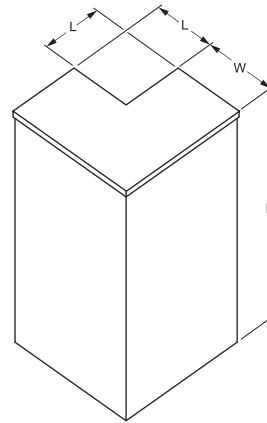

# Power Mod: Type WELB NEMA 3R Elbows

Inside Corner

Outside Corner

Catalog Number	Phase	Maximum AIC	Outside/Inside Corner Type	Dimensions (inches)		
				Height (H)	Length (L)	Width (W)
WELB118	1	100k	Inside	30	18.3	8
WELB318	3	100k	Inside	30	18.3	8
WELB112	1	100k	Inside	30	12.3	8
WELB312	3	100k	Inside	30	12.3	8
WELB107E	1	100k	Outside	30	6.8	8
WELB307E	3	100k	Outside	30	6.8	8