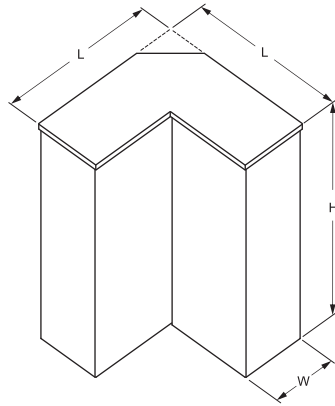

# Power Mod: Type WELB NEMA 3R Elbows

Inside Corner

Outside Corner

Catalog Number	Phase	Maximum AIC	Outside/Inside Corner Type	Dimensions (inches)		
				Height (H)	Length (L)	Width (W)
WELB118	1	100k	Inside	30	18.3	8
WELB318	3	100k	Inside	30	18.3	8
WELB112	1	100k	Inside	30	12.3	8
WELB312	3	100k	Inside	30	12.3	8
WELB107E	1	100k	Outside	30	6.8	8
WELB307E	3	100k	Outside	30	6.8	8