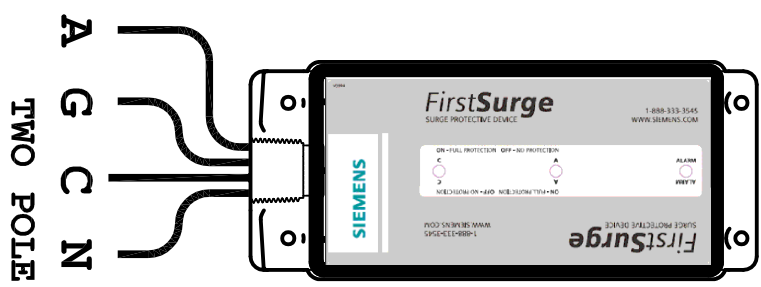

MODEL	VOLTAGE CODE	SERVICE VOLTAGE	FIGURE
FIRST SURGE	A	240/120V 1Ø, 3W Plus Ground	1

Rev	C.N.	Date
△	-	Denotes latest changes.
□	-	Critical dimension.

DESIGNED BY D. PROFFITT	DATE 06/09/16
CHECKED BY M.A.S.	DATE 06/09/16