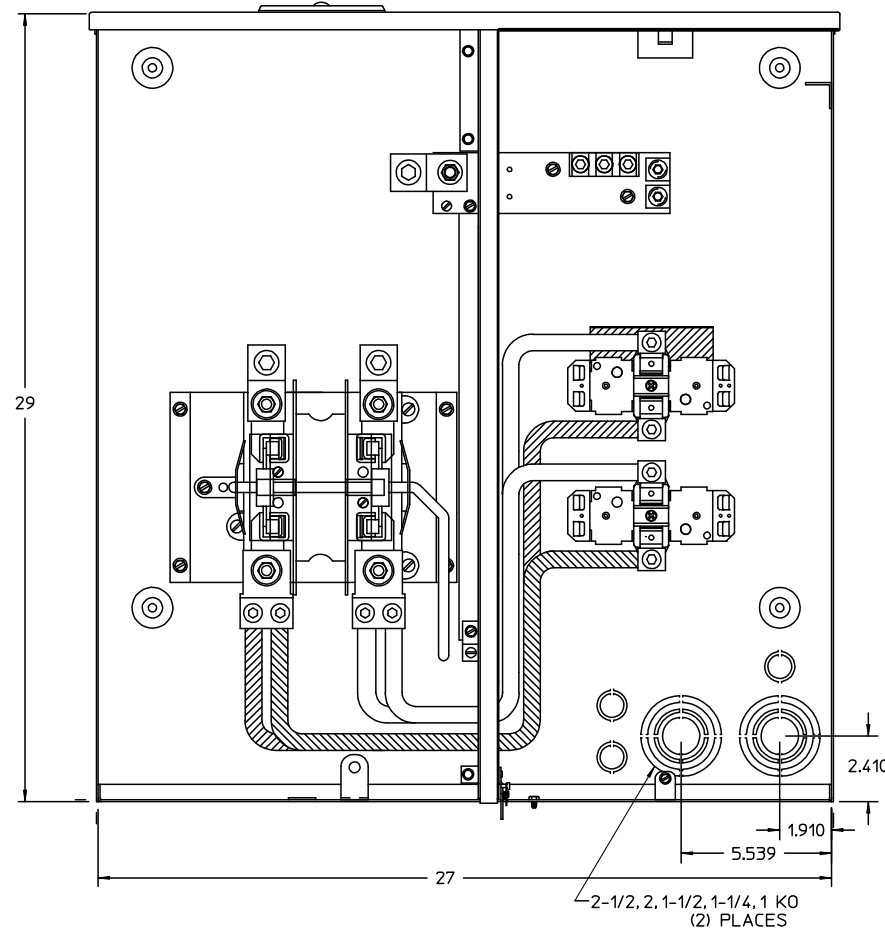

Catalog Number: MM0404L1400RLM

Features and Ratings

- Outdoor Enclosure (NEMA Type 3R)
- Ringless Type Meter Cover
- Device Rating: 400A Max
- 120/240V~ 1 Phase, 3 Wire
- 120/208V~ 1 Phase, 3 Wire w/5th Jaw Installed
- Meter Socket Rating: 400A (320A Continuous)
- 4 Jaw, Lever Operated Bypass with Jaw Tension Release
- Provisions for Field Installable Breakers
- UL Listed only for use as Service Entrance Equipment
- Overhead or Underground Service Entrance
- Surface Mounting

Accessories

- ACCESSORIES**
- FILLER PLATE ECQF3
 5TH JAW SHIELD . . . H35815-2
- ORDER HUBS FROM "HD" SERIES**
- COVERPLATE EC56933S
 3" HUB EC56856
 3 1/2" HUB EC56857
 4" HUB EC56858
- HARDWARE TIGHTENING TORQUES:**
- 3/8" NUTS 250-300 LB.-IN.

Schematic

TERMINAL RANGES	TORQUE
kcmil OR AWG; CU/AL	LB.-IN.
□ (1)600kcmil-#4 OR (2)350kcmil-1/0	500
□ Alt. Lugs H56732-2 (2) 350kcmil-#4	275
⊞ (1)2/0-#12	50
⊞ (1)250kcmil-4	250
⊞ (1)2/0-#6	275

View Shown Without Cover, Door, Deadfront

View Shown Without LC Door

SIEMENS
 Siemens Industry, Inc.

Outdoor Combination Meter Main

Description:
400A, 1ph, Ringless, OH/UG, w/o Breakers

KAM 7/8/14 Fam M DO NOT SCALE DRAWING Dwg. No. **MM0404L1400RLM**