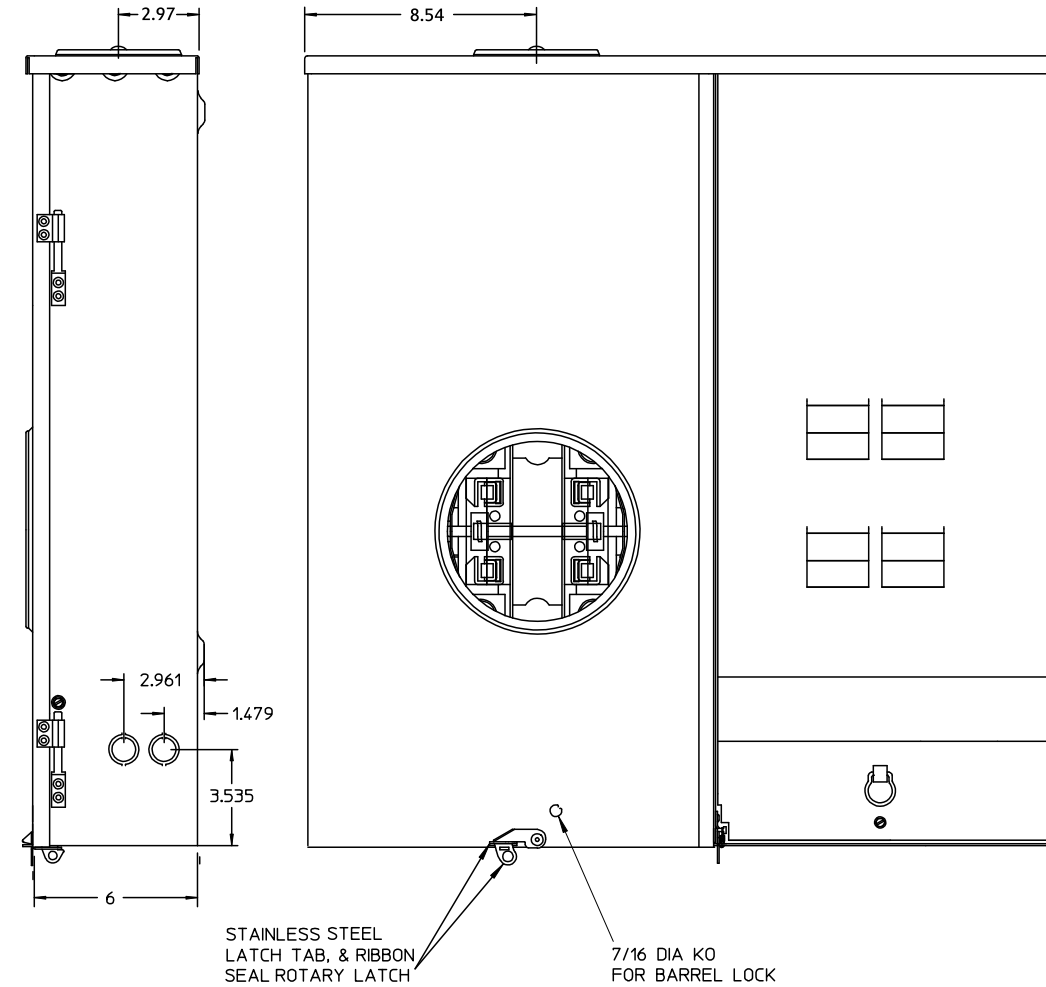

Schematic

TERMINAL RANGES kcmil OR AWG; CU/AL	TORQUE LB.-IN.
□ (1)600kcmil-#4 OR (2)350kcmil-1/0	500
□ Alt. Lugs H56732-2 (2) 350kcmil-#4	275
⊞ (1)2/0-#12	50
⊠ (1)250kcmil-4	250
⊡ (1)2/0-#6	275

View Shown Without Cover, Door, Deadfront

View Shown Without LC Door

SIEMENS
Siemens Industry, Inc.

Outdoor Combination Meter Main

Description:
400A, 1ph, Ringless, OH/UG, w/o Breakers

KAM 7/8/14 Fam M DO NOT SCALE DRAWING Dwg. No. **MM0404L1400RLM**