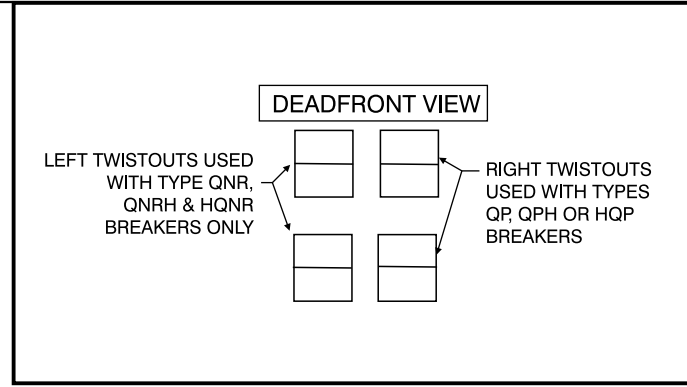

Catalog Number: MM0404L1400RLM

Features and Ratings

- Outdoor Enclosure (NEMA Type 3R)
- Ringless Type Meter Cover
- Device Rating: 400A Max
- 120/240V~ 1 Phase, 3 Wire
- 120/208V~ 1 Phase, 3 Wire w/5th Jaw Installed
- Meter Socket Rating: 400A (320A Continuous)
- 4 Jaw, Lever Operated Bypass with Jaw Tension Release
- Provisions for Field Installable Breakers
- UL Listed only for use as Service Entrance Equipment
- Overhead or Underground Service Entrance
- Surface Mounting

Accessories

- ACCESSORIES**
- FILLER PLATE ECQF3
 5TH JAW SHIELD . . . H35815-2
- ORDER HUBS FROM "HD" SERIES**
- COVERPLATE EC56933S
 3" HUB EC56856
 3 1/2" HUB EC56857
 4" HUB EC56858
- HARDWARE TIGHTENING TORQUES:**
- 3/8" NUTS 250-300 LB.-IN.