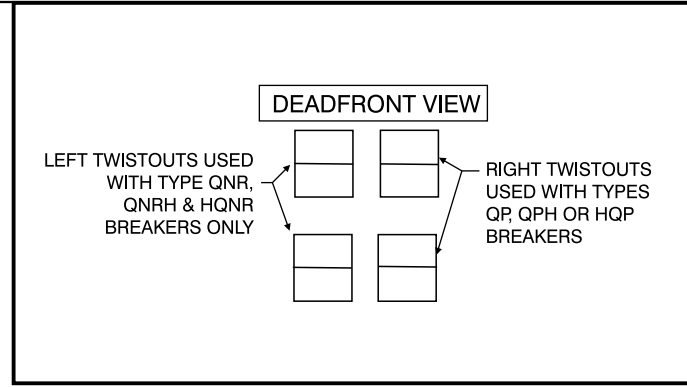

Catalog Number: MM0404L1400RLM

Features and Ratings

- Outdoor Enclosure (NEMA Type 3R)
- Ringless Type Meter Cover
- Device Rating: 400A Max
- 120/240V~ 1 Phase, 3 Wire
- 120/208V~ 1 Phase, 3 Wire w/5th Jaw Installed
- Meter Socket Rating: 400A (320A Continuous)
- 4 Jaw, Lever Operated Bypass with Jaw Tension Release
- Provisions for Field Installable Breakers
- UL Listed only for use as Service Entrance Equipment
- Overhead or Underground Service Entrance
- Surface Mounting

Accessories

- ACCESSORIES**
 FILLER PLATE ECQF3
 5TH JAW SHIELD . . . H35815-2
- ORDER HUBS FROM "HD" SERIES**
 COVERPLATE EC56933S
 3" HUB EC56856
 3 1/2" HUB EC56857
 4" HUB EC56858
- HARDWARE TIGHTENING TORQUES:**
 3/8" NUTS 250-300 LB.-IN.