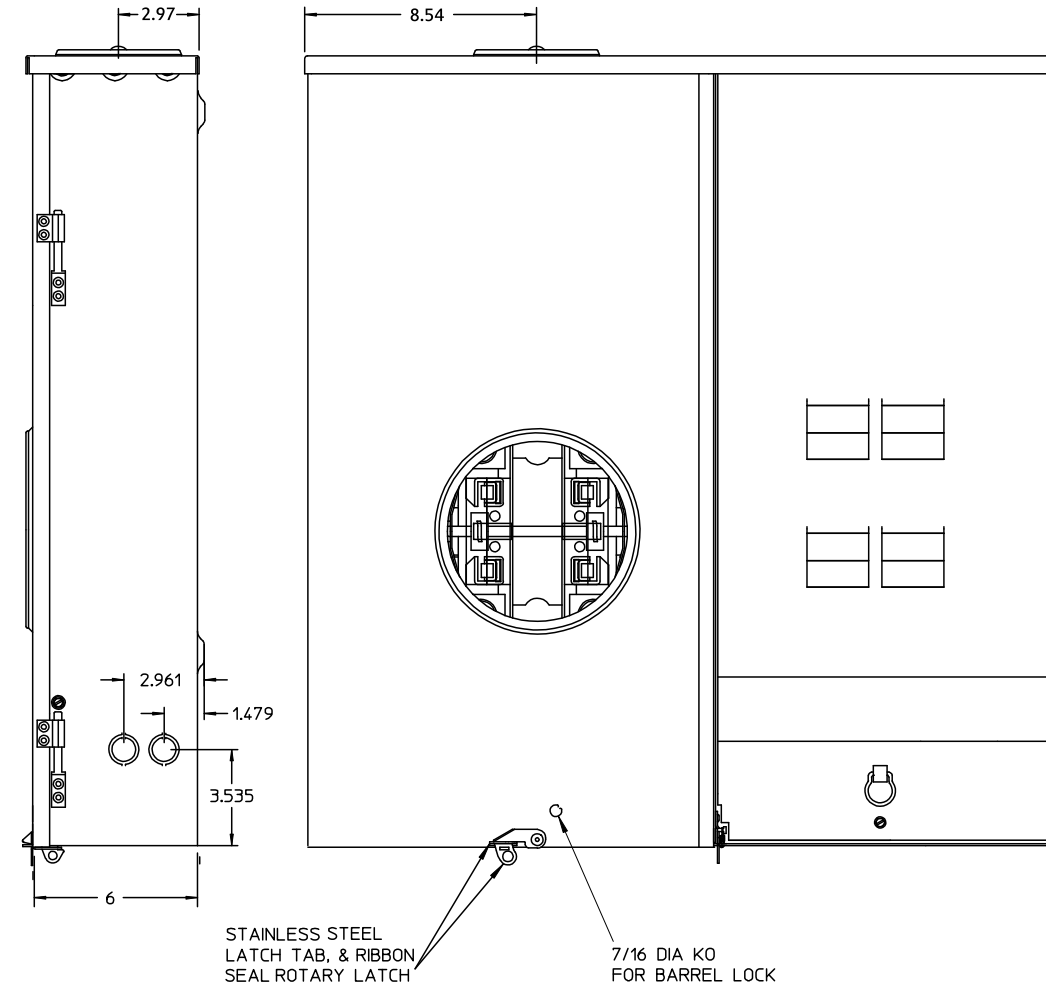

Schematic

TERMINAL RANGES	TORQUE
kcmil OR AWG; CU/AL	LB.-IN.
□ (1)600kcmil-#4 OR (2)350kcmil-1/0	500
□ Alt. Lugs H56732-2 (2) 350kcmil-#4	275
⊞ (1)2/0-#12	50
⊞ (1)250kcmil-4	250
⊞ (1)2/0-#6	275

View Shown Without Cover, Door, Deadfront

View Shown Without LC Door

SIEMENS
 Siemens Industry, Inc.

Outdoor Combination Meter Main

Description:
400A, 1ph, Ringless, OH/UG, w/o Breakers

KAM 7/8/14 Fam M DO NOT SCALE DRAWING Dwg. No. **MM0404L1400RLM**