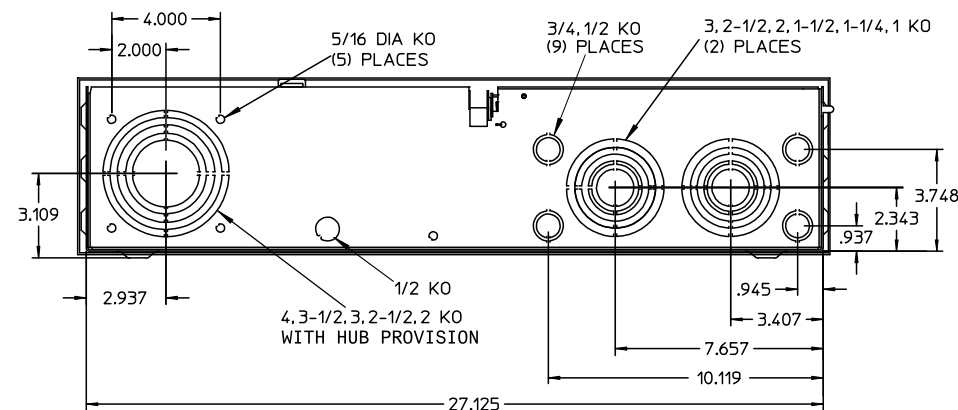

Catalog Number: MM0404L1400RLM

Features and Ratings

- Outdoor Enclosure (NEMA Type 3R)
- Ringless Type Meter Cover
- Device Rating: 400A Max
- 120/240V~ 1 Phase, 3 Wire
- 120/208V~ 1 Phase, 3 Wire w/5th Jaw Installed
- Meter Socket Rating: 400A (320A Continuous)
- 4 Jaw, Lever Operated Bypass with Jaw Tension Release
- Provisions for Field Installable Breakers
- UL Listed only for use as Service Entrance Equipment
- Overhead or Underground Service Entrance
- Surface Mounting

Accessories

- ACCESSORIES**
- FILLER PLATE ECQF3
 5TH JAW SHIELD . . . H35815-2
- ORDER HUBS FROM "HD" SERIES**
- COVERPLATE EC56933S
 3" HUB EC56856
 3 1/2" HUB EC56857
 4" HUB EC56858
- HARDWARE TIGHTENING TORQUES:**
- 3/8" NUTS 250-300 LB.-IN.

Schematic

TERMINAL RANGES	TORQUE
kcmil OR AWG; CU/AL	LB.-IN.
□ (1)600kcmil-#4 OR (2)350kcmil-1/0	500
□ Alt. Lugs H56732-2 (2) 350kcmil-#4	275
⊞ (1)2/0-#12	50
⊞ (1)250kcmil-4	250
⊞ (1)2/0-#6	275

View Shown Without Cover, Door, Deadfront

View Shown Without LC Door

SIEMENS
 Siemens Industry, Inc.

Outdoor Combination Meter Main

Description:
400A, 1ph, Ringless, OH/UG, w/o Breakers

KAM 7/8/14 Fam M DO NOT SCALE DRAWING Dwg. No. **MM0404L1400RLM**