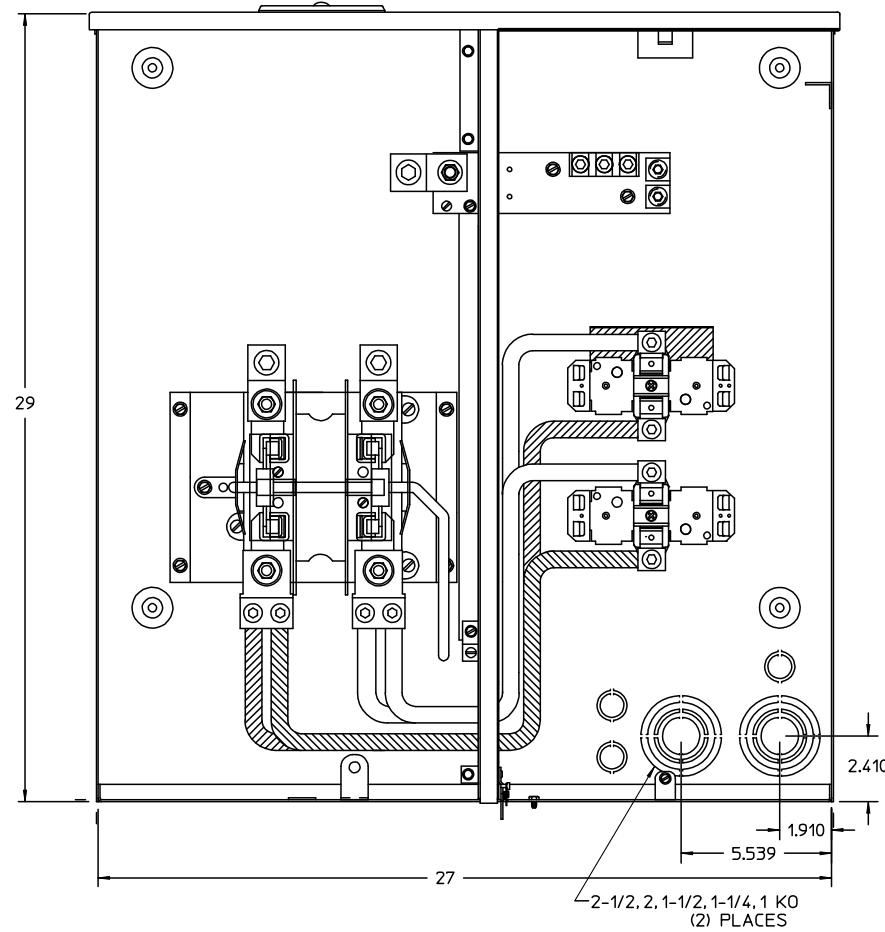

Catalog Number: MM0404L1400RLM

Features and Ratings

- Outdoor Enclosure (NEMA Type 3R)
- Ringless Type Meter Cover
- Device Rating: 400A Max
- 120/240V~ 1 Phase, 3 Wire
- 120/208V~ 1 Phase, 3 Wire w/5th Jaw Installed
- Meter Socket Rating: 400A (320A Continuous)
- 4 Jaw, Lever Operated Bypass with Jaw Tension Release
- Provisions for Field Installable Breakers
- UL Listed only for use as Service Entrance Equipment
- Overhead or Underground Service Entrance
- Surface Mounting

Accessories

- ACCESSORIES**
 FILLER PLATE ECQF3
 5TH JAW SHIELD . . . H35815-2
- ORDER HUBS FROM "HD" SERIES**
 COVERPLATE EC56933S
 3" HUB EC56856
 3 1/2" HUB EC56857
 4" HUB EC56858
- HARDWARE TIGHTENING TORQUES:**
 3/8" NUTS 250-300 LB.-IN.

Schematic

TERMINAL RANGES kcmil OR AWG; CU/AL	TORQUE LB.-IN.
□ (1)600kcmil-#4 OR (2)350kcmil-1/0	500
□ Alt. Lugs H56732-2 (2) 350kcmil-#4	275
⊞ (1)2/0-#12	50
⊠ (1)250kcmil-4	250
⊡ (1)2/0-#6	275

View Shown Without Cover, Door, Deadfront

View Shown Without LC Door

SIEMENS
Siemens Industry, Inc.

Outdoor Combination Meter Main

Description:
400A, 1ph, Ringless, OH/UG, w/o Breakers

KAM 7/8/14 Fam M DO NOT SCALE DRAWING Dwg. No. **MM0404L1400RLM**