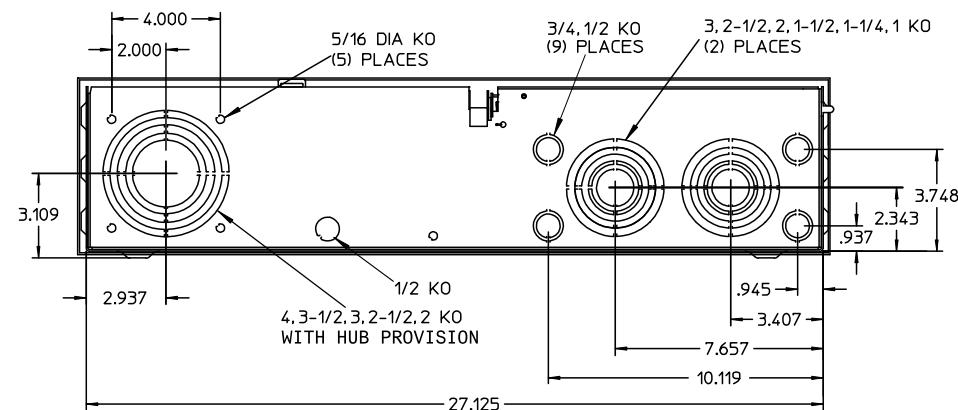

Catalog Number: MM0404L1400RLM

Features and Ratings

- Outdoor Enclosure (NEMA Type 3R)
- Ringless Type Meter Cover
- Device Rating: 400A Max
- 120/240V~ 1 Phase, 3 Wire
- 120/208V~ 1 Phase, 3 Wire w/5th Jaw Installed
- Meter Socket Rating: 400A (320A Continuous)
- 4 Jaw, Lever Operated Bypass with Jaw Tension Release
- Provisions for Field Installable Breakers
- UL Listed only for use as Service Entrance Equipment
- Overhead or Underground Service Entrance
- Surface Mounting

Accessories

- ACCESSORIES**
 FILLER PLATE ECQF3
 5TH JAW SHIELD . . . H35815-2
- ORDER HUBS FROM "HD" SERIES**
 COVERPLATE EC56933S
 3" HUB EC56856
 3 1/2" HUB EC56857
 4" HUB EC56858
- HARDWARE TIGHTENING TORQUES:**
 3/8" NUTS 250-300 LB.-IN.

Schematic

TERMINAL RANGES kcmil OR AWG; CU/AL	TORQUE LB.-IN.
□ (1)600kcmil-#4 OR (2)350kcmil-1/0	500
□ Alt. Lugs H56732-2 (2) 350kcmil-#4	275
⊞ (1)2/0-#12	50
⊠ (1)250kcmil-4	250
⊡ (1)2/0-#6	275

View Shown Without Cover, Door, Deadfront

View Shown Without LC Door

SIEMENS
Siemens Industry, Inc.

Outdoor Combination Meter Main

Description:
400A, 1ph, Ringless, OH/UG, w/o Breakers

KAM 7/8/14 Fam M DO NOT SCALE DRAWING Dwg. No. **MM0404L1400RLM**