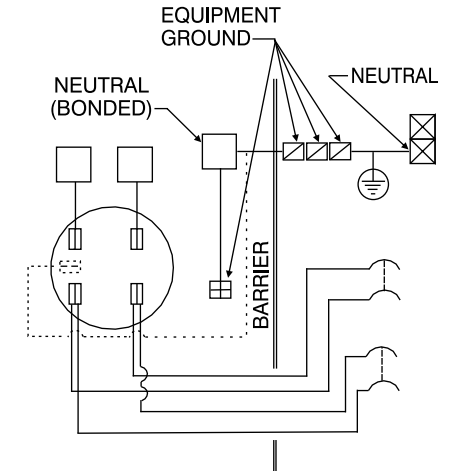

Catalog Number: MM0404L1400RLM

Features and Ratings

- Outdoor Enclosure (NEMA Type 3R)
- Ringless Type Meter Cover
- Device Rating: 400A Max
- 120/240V~ 1 Phase, 3 Wire
- 120/208V~ 1 Phase, 3 Wire w/5th Jaw Installed
- Meter Socket Rating: 400A (320A Continuous)
- 4 Jaw, Lever Operated Bypass with Jaw Tension Release
- Provisions for Field Installable Breakers
- UL Listed only for use as Service Entrance Equipment
- Overhead or Underground Service Entrance
- Surface Mounting

Accessories

- ACCESSORIES**
- FILLER PLATE ECQF3
 5TH JAW SHIELD . . . H35815-2
- ORDER HUBS FROM "HD" SERIES**
- COVERPLATE EC56933S
 3" HUB EC56856
 3 1/2" HUB EC56857
 4" HUB EC56858
- HARDWARE TIGHTENING TORQUES:**
- 3/8" NUTS 250-300 LB.-IN.

Schematic

TERMINAL RANGES	TORQUE
kcmil OR AWG; CU/AL	LB.-IN.
□ (1)600kcmil-#4 OR (2)350kcmil-1/0	500
□ Alt. Lugs H56732-2 (2) 350kcmil-#4	275
⊞ (1)2/0-#12	50
⊞ (1)250kcmil-4	250
⊞ (1)2/0-#6	275

View Shown Without Cover, Door, Deadfront