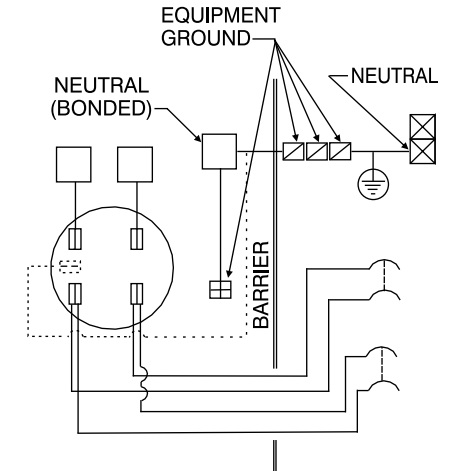

Catalog Number: MM0404L1400RLM

Features and Ratings

- Outdoor Enclosure (NEMA Type 3R)
- Ringless Type Meter Cover
- Device Rating: 400A Max
- 120/240V~ 1 Phase, 3 Wire
- 120/208V~ 1 Phase, 3 Wire w/5th Jaw Installed
- Meter Socket Rating: 400A (320A Continuous)
- 4 Jaw, Lever Operated Bypass with Jaw Tension Release
- Provisions for Field Installable Breakers
- UL Listed only for use as Service Entrance Equipment
- Overhead or Underground Service Entrance
- Surface Mounting

Accessories

- ACCESSORIES**
 FILLER PLATE ECQF3
 5TH JAW SHIELD . . . H35815-2
- ORDER HUBS FROM "HD" SERIES**
 COVERPLATE EC56933S
 3" HUB EC56856
 3 1/2" HUB EC56857
 4" HUB EC56858
- HARDWARE TIGHTENING TORQUES:**
 3/8" NUTS 250-300 LB.-IN.

Schematic

TERMINAL RANGES kcmil OR AWG; CU/AL	TORQUE LB.-IN.
□ (1)600kcmil-#4 OR (2)350kcmil-1/0	500
□ Alt. Lugs H56732-2 (2) 350kcmil-#4	275
⊞ (1)2/0-#12	50
⊠ (1)250kcmil-4	250
⊡ (1)2/0-#6	275

View Shown Without Cover, Door, Deadfront