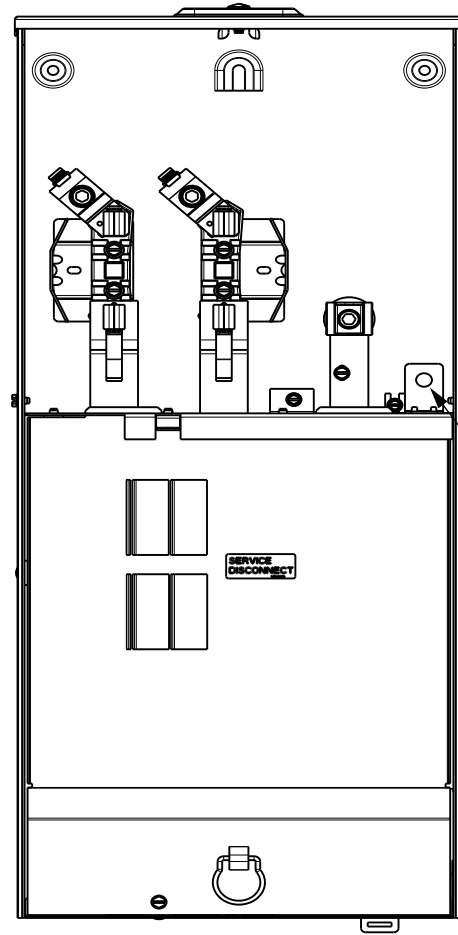

View Shown Without Covers