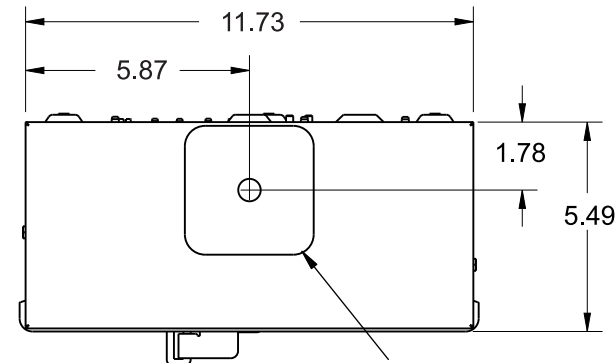

## Features and Ratings

- Outdoor Enclosure (NEMA Type 3R)
- Painted G90 Steel
- 1 Phase, 3 Wire, 600V AC
- Meter Socket Rating: 200A Continuous
- 4 Jaw Meter Socket, Ringless Type Meter Cover
- 10,000 AIC Max. Rated (See Wiring Diagram for Details)
- For Overhead or Underground Service
- RX (Small) Hub Opening, Cover Plate Installed
- 7/8" Barrel Lock Provision

TYPE RX (SMALL) HUB OPENING  
COVER PLATE INSTALLED

## Accessories

TYPE RX HUBS	
Trade size (in)	Catalog number
1 1/4"	EC38597 or H38597-2
1 1/2"	EC38598 or H38598-2
2"	EC38599 or H38599-2
2 1/2"	EC38600 or H38600-2
Closure plate	EC38595 or H38595-1
5th Jaw.....	Cat. No. EC5J2

## Schematic, Torques & Wire Sizes

Terminal	Wire Size	Torque
A, B, N1 & N2	#6-250 kcmil	250 lb-in
N3, N4	#14-2 AWG	50 lb-in

**MAIN BREAKER TERMINALS**  
See markings on breaker for torque requirements and conductor rating.