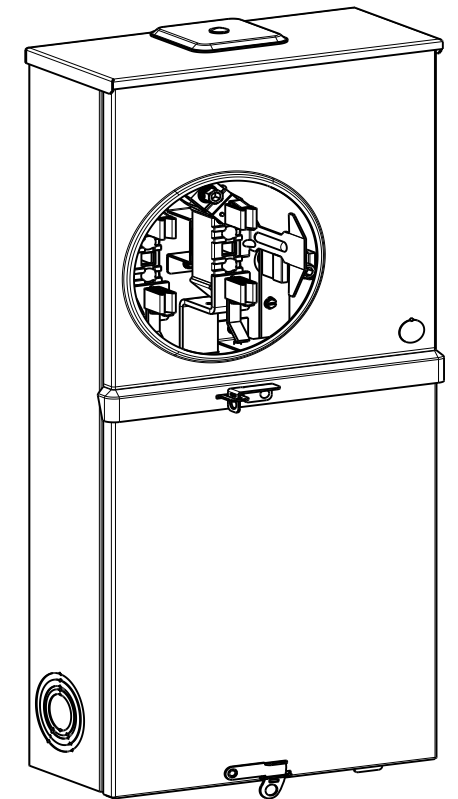

## Accessories

TYPE RX HUBS	
Trade size (in)	Catalog number
1 1/4"	EC38597 or H38597-2
1 1/2"	EC38598 or H38598-2
2"	EC38599 or H38599-2
2 1/2"	EC38600 or H38600-2
Closure plate	EC38595 or H38595-1
5th Jaw.....	Cat. No. EC5J2

## Schematic, Torques & Wire Sizes

Terminal	Wire Size	Torque
A, B, N1 & N2	#6-250 kcmil	250 lb-in
N3, N4	#14-2 AWG	50 lb-in

**MAIN BREAKER TERMINALS**  
See markings on breaker for torque requirements and conductor rating.

View Shown Without Covers

View Shown Without Covers, Door, Deadfront

7/8" BARREL  
LOCK PROVISION

1", 1-1/4", 1-1/2", 2", 2-1/2", KO

1", 1-1/4", 1-1/2", 2", 2-1/2", KO 2x

© 2015 Copyright Siemens Industry, Inc.

**TALON**

**Meter/Breaker Combination**

Description:  
**200A Cont, OH/UG, Ringless, 4 Jaw, 7/8 BL, Painted G90 Steel**

NH 2/6/15 DO NOT SCALE DRAWING Dwg. No. **LG0202L1200RBC**