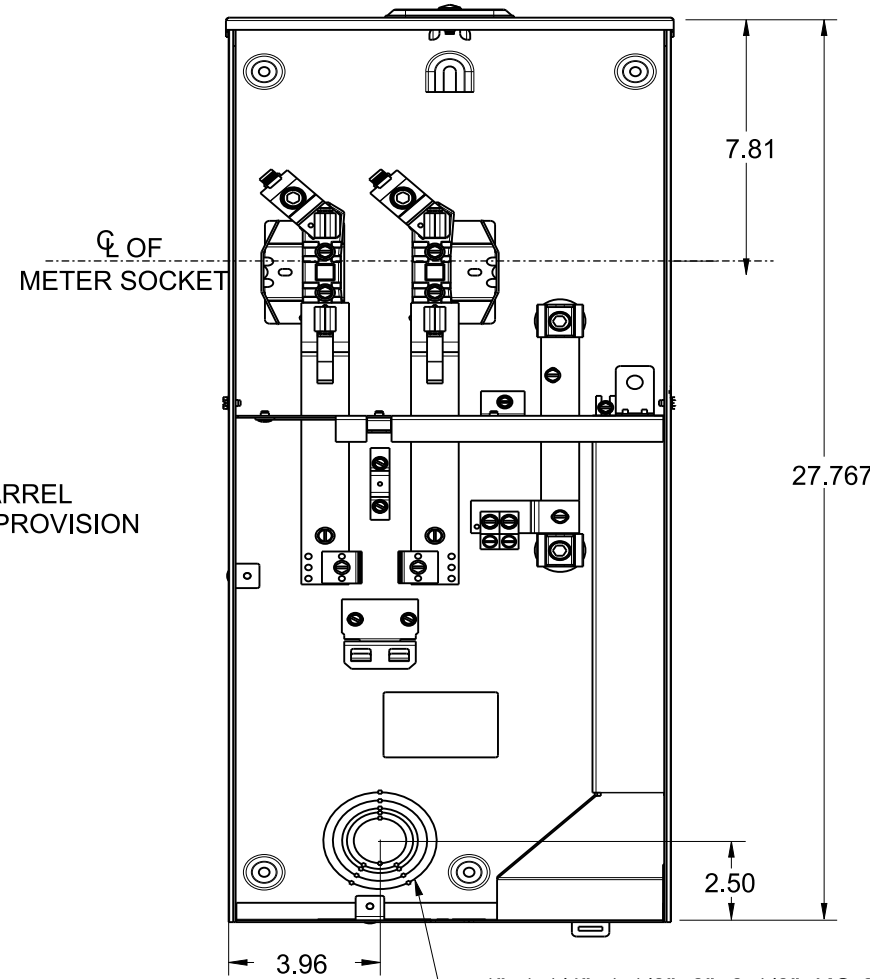

## Accessories

TYPE RX HUBS	
Trade size (in)	Catalog number
1 1/4"	EC38597 or H38597-2
1 1/2"	EC38598 or H38598-2
2"	EC38599 or H38599-2
2 1/2"	EC38600 or H38600-2
Closure plate	EC38595 or H38595-1
5th Jaw.....	Cat. No. EC5J2

## Schematic, Torques & Wire Sizes

Terminal	Wire Size	Torque
A, B, N1 & N2	#6-250 kcmil	250 lb-in
N3, N4	#14-2 AWG	50 lb-in

**MAIN BREAKER TERMINALS**  
See markings on breaker for torque requirements and conductor rating.

View Shown Without Covers

View Shown Without Covers, Door, Deadfront

7/8" BARREL  
LOCK PROVISION

1", 1-1/4", 1-1/2", 2", 2-1/2", KO

1", 1-1/4", 1-1/2", 2", 2-1/2", KO 2x

© 2015 Copyright Siemens Industry, Inc.

**TALON**

**Meter/Breaker Combination**

Description:  
**200A Cont, OH/UG, Ringless, 4 Jaw, 7/8 BL, Painted G90 Steel**

NH 2/6/15 DO NOT SCALE DRAWING Dwg. No. **LG0202L1200RBC**