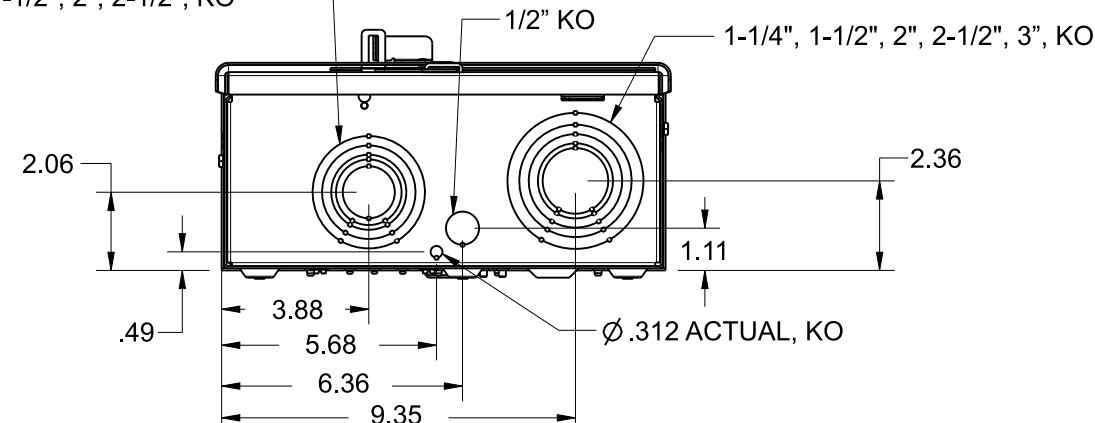

## Accessories

TYPE RX HUBS	
Trade size (in)	Catalog number
1 1/4"	EC38597 or H38597-2
1 1/2"	EC38598 or H38598-2
2"	EC38599 or H38599-2
2 1/2"	EC38600 or H38600-2
Closure plate	EC38595 or H38595-1
5th Jaw.....	Cat. No. EC5J2

View Shown Without Covers

View Shown Without Covers, Door, Deadfront

7/8" BARREL  
LOCK PROVISION

1", 1-1/4", 1-1/2", 2", 2-1/2", KO

1", 1-1/4", 1-1/2", 2", 2-1/2", KO 2x

© 2015 Copyright Siemens Industry, Inc.

**TALON**

**Meter/Breaker Combination**

Description:  
**200A Cont, OH/UG, Ringless, 4 Jaw, 7/8 BL, Painted G90 Steel**

NH 2/6/15 DO NOT SCALE DRAWING Dwg. No. **LG0202L1200RBC**