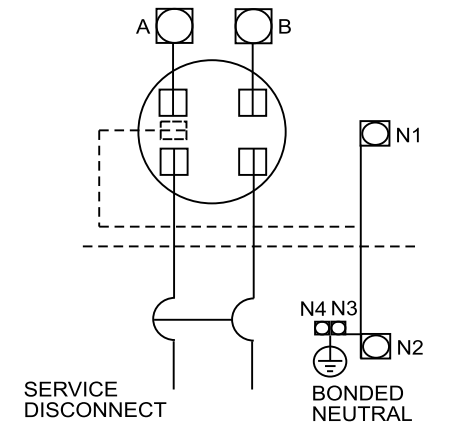

Schematic, Torques & Wire Sizes

Terminal	Wire Size	Torque
A, B, N1 & N2	#6-250 kcmil	250 lb-in
N3, N4	#14-2 AWG	50 lb-in

MAIN BREAKER TERMINALS
See markings on breaker for torque requirements and conductor rating.