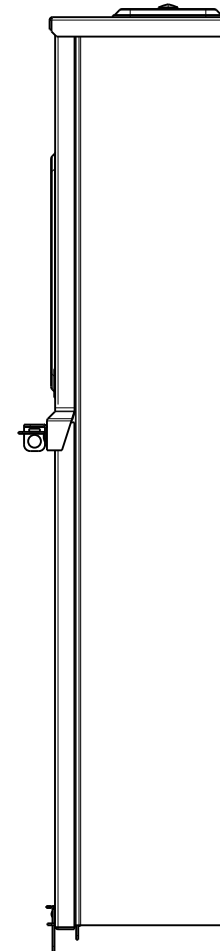

## Features and Ratings

- Outdoor Enclosure (NEMA Type 3R)
- Painted G90 Steel
- 1 Phase, 3 Wire, 600V AC
- Meter Socket Rating: 200A Continuous
- 4 Jaw Meter Socket, Ringless Type Meter Cover
- 10,000 AIC Max. Rated (See Wiring Diagram for Details)
- For Overhead or Underground Service
- RX (Small) Hub Opening, Cover Plate Installed
- 7/8" Barrel Lock Provision

## Accessories

TYPE RX HUBS	
Trade size (in)	Catalog number
1 1/4"	EC38597 or H38597-2
1 1/2"	EC38598 or H38598-2
2"	EC38599 or H38599-2
2 1/2"	EC38600 or H38600-2
Closure plate	EC38595 or H38595-1
5th Jaw.....	Cat. No. EC5J2

## Schematic, Torques & Wire Sizes

Terminal	Wire Size	Torque
A, B, N1 & N2	#6-250 kcmil	250 lb-in
N3, N4	#14-2 AWG	50 lb-in

**MAIN BREAKER TERMINALS**  
See markings on breaker for torque requirements and conductor rating.

View Shown Without Covers

View Shown Without Covers, Door, Deadfront

7/8" BARREL  
LOCK PROVISION

1", 1-1/4", 1-1/2", 2", 2-1/2", KO

1", 1-1/4", 1-1/2", 2", 2-1/2", KO 2x

© 2015 Copyright Siemens Industry, Inc.