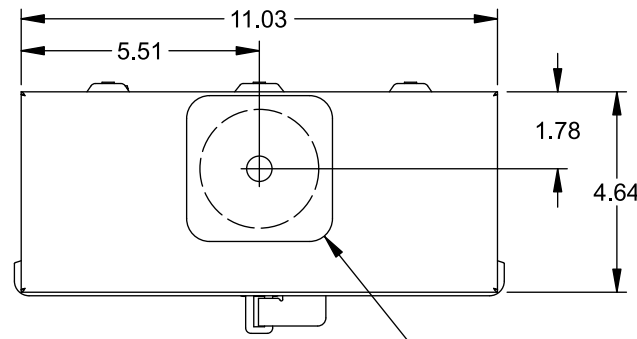

## Features and Ratings

- Outdoor Enclosure (NEMA Type 3R)
- Painted G90 Steel
- 1 Phase, 3 Wire, 600V AC
- 100A Breaker Factory Installed
- Meter Socket Rating: 100A Continuous
- 4 Jaw Meter Socket, Ringless Type Meter Cover
- 10,000 AIC Max. Rated (See Wiring Diagram for Details)
- For Overhead or Underground Service
- RX (Small) Hub Opening, Cover Plate Installed
- 7/8" Barrel Lock Provision

View Shown Without Covers

View Shown Without Covers, Door, Deadfront

TYPE RX (SMALL) HUB OPENING COVER PLATE INSTALLED

## Accessories

TYPE RX HUBS	
Trade size (in)	Catalog number
1 1/4"	EC38597 or H38597-2
1 1/2"	EC38598 or H38598-2
2"	EC38599 or H38599-2
2 1/2"	EC38600 or H38600-2
Closure plate	EC38595 or H38595-1
5th Jaw.....	Cat. No. EC5J2

© 2015 Copyright Siemens Industry, Inc.

**TALON**

**Meter/Breaker Combination**

Description:  
**100A Brkr, OH/UG, Ringless, 4 Jaw, 7/8 BL, Painted G90 Steel**

NH 2/6/15 DO NOT SCALE DRAWING Dwg. No. **LG0202B1100RBC**