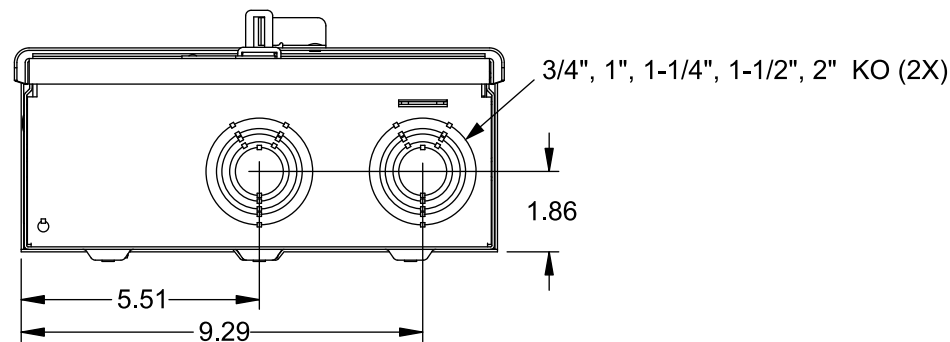

## Features and Ratings

- Outdoor Enclosure (NEMA Type 3R)
- Painted G90 Steel
- 1 Phase, 3 Wire, 600V AC
- 100A Breaker Factory Installed
- Meter Socket Rating: 100A Continuous
- 4 Jaw Meter Socket, Ringless Type Meter Cover
- 10,000 AIC Max. Rated (See Wiring Diagram for Details)
- For Overhead or Underground Service
- RX (Small) Hub Opening, Cover Plate Installed
- 7/8" Barrel Lock Provision

View Shown Without Covers

View Shown Without Covers, Door, Deadfront

TYPE RX (SMALL) HUB OPENING COVER PLATE INSTALLED

## Accessories

TYPE RX HUBS	
Trade size (in)	Catalog number
1 1/4"	EC38597 or H38597-2
1 1/2"	EC38598 or H38598-2
2"	EC38599 or H38599-2
2 1/2"	EC38600 or H38600-2
Closure plate	EC38595 or H38595-1
5th Jaw.....	Cat. No. EC5J2