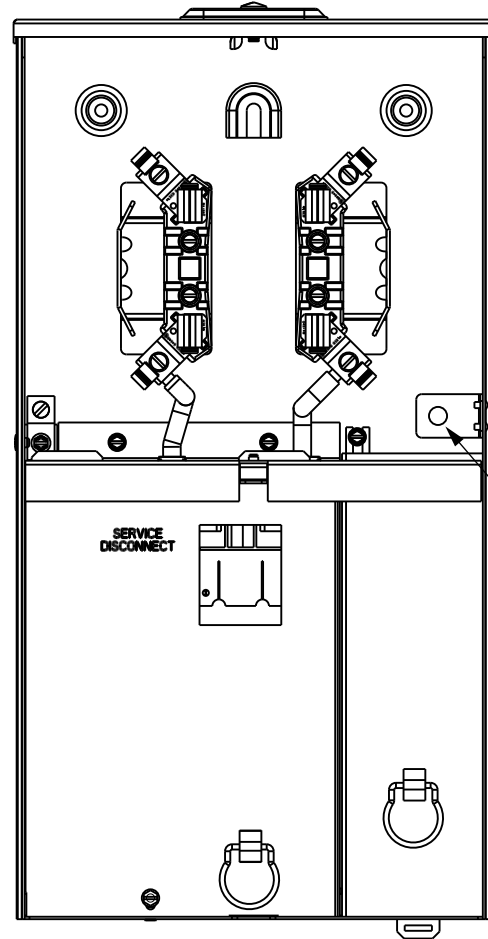

## Features and Ratings

- Outdoor Enclosure (NEMA Type 3R)
- Painted G90 Steel
- 1 Phase, 3 Wire, 600V AC
- 100A Breaker Factory Installed
- Meter Socket Rating: 100A Continuous
- 4 Jaw Meter Socket, Ringless Type Meter Cover
- 10,000 AIC Max. Rated (See Wiring Diagram for Details)
- For Overhead or Underground Service
- RX (Small) Hub Opening, Cover Plate Installed
- 7/8" Barrel Lock Provision

View Shown Without Covers

View Shown Without Covers, Door, Deadfront

TYPE RX (SMALL) HUB OPENING COVER PLATE INSTALLED

## Accessories

TYPE RX HUBS	
Trade size (in)	Catalog number
1 1/4"	EC38597 or H38597-2
1 1/2"	EC38598 or H38598-2
2"	EC38599 or H38599-2
2 1/2"	EC38600 or H38600-2
Closure plate	EC38595 or H38595-1
5th Jaw.....	Cat. No. EC5J2