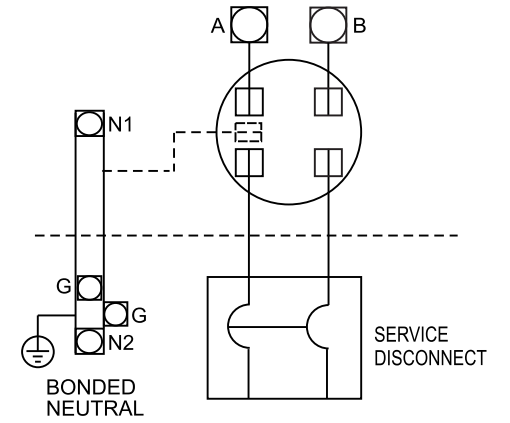

Schematic, Torques & Wire Sizes

Terminal	Wire Size	Torque
A, B, N1 & N2	#14-2/0 AWG	50 lb-in
G	#14-2 AWG	50 lb-in

MAIN BREAKER TERMINALS
See markings on breaker for torque requirements and conductor rating.