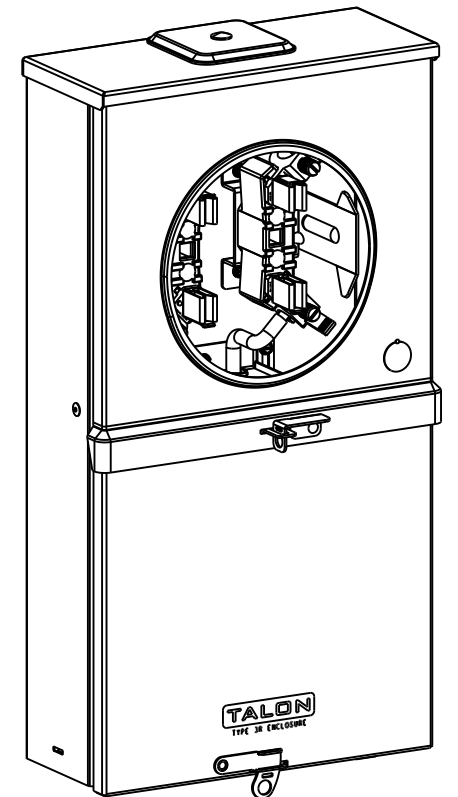

## Features and Ratings

- Outdoor Enclosure (NEMA Type 3R)
- Painted G90 Steel
- 1 Phase, 3 Wire, 600V AC
- 100A Breaker Factory Installed
- Meter Socket Rating: 100A Continuous
- 4 Jaw Meter Socket, Ringless Type Meter Cover
- 10,000 AIC Max. Rated (See Wiring Diagram for Details)
- For Overhead or Underground Service
- RX (Small) Hub Opening, Cover Plate Installed
- 7/8" Barrel Lock Provision

View Shown Without Covers

View Shown Without Covers, Door, Deadfront

TYPE RX (SMALL) HUB OPENING COVER PLATE INSTALLED

## Accessories

TYPE RX HUBS	
Trade size (in)	Catalog number
1 1/4"	EC38597 or H38597-2
1 1/2"	EC38598 or H38598-2
2"	EC38599 or H38599-2
2 1/2"	EC38600 or H38600-2
Closure plate	EC38595 or H38595-1
5th Jaw.....	Cat. No. EC5J2

## Schematic, Torques & Wire Sizes

Terminal	Wire Size	Torque
A, B, N1 & N2	#14-2/0 AWG	50 lb-in
G	#14-2 AWG	50 lb-in

**MAIN BREAKER TERMINALS**  
See markings on breaker for torque requirements and conductor rating.