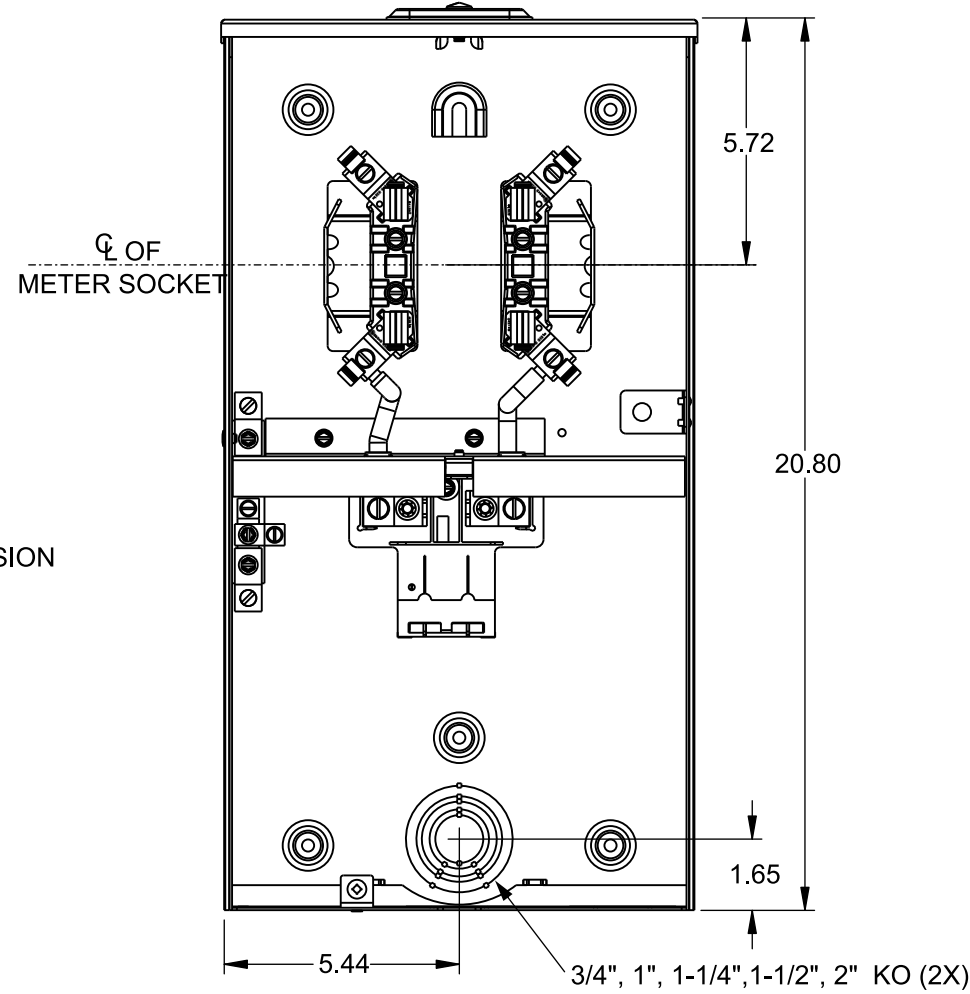

## Features and Ratings

- Outdoor Enclosure (NEMA Type 3R)
- Painted G90 Steel
- 1 Phase, 3 Wire, 600V AC
- 100A Breaker Factory Installed
- Meter Socket Rating: 100A Continuous
- 4 Jaw Meter Socket, Ringless Type Meter Cover
- 10,000 AIC Max. Rated (See Wiring Diagram for Details)
- For Overhead or Underground Service
- RX (Small) Hub Opening, Cover Plate Installed
- 7/8" Barrel Lock Provision

View Shown Without Covers

View Shown Without Covers, Door, Deadfront

TYPE RX (SMALL) HUB OPENING COVER PLATE INSTALLED

## Accessories

TYPE RX HUBS	
Trade size (in)	Catalog number
1 1/4"	EC38597 or H38597-2
1 1/2"	EC38598 or H38598-2
2"	EC38599 or H38599-2
2 1/2"	EC38600 or H38600-2
Closure plate	EC38595 or H38595-1
5th Jaw.....	Cat. No. EC5J2

© 2015 Copyright Siemens Industry, Inc.

**TALON**

**Meter/Breaker Combination**

Description:  
**100A Brkr, OH/UG, Ringless, 4 Jaw, 7/8 BL, Painted G90 Steel**

NH 2/6/15 DO NOT SCALE DRAWING Dwg. No. **LG0202B1100RBC**