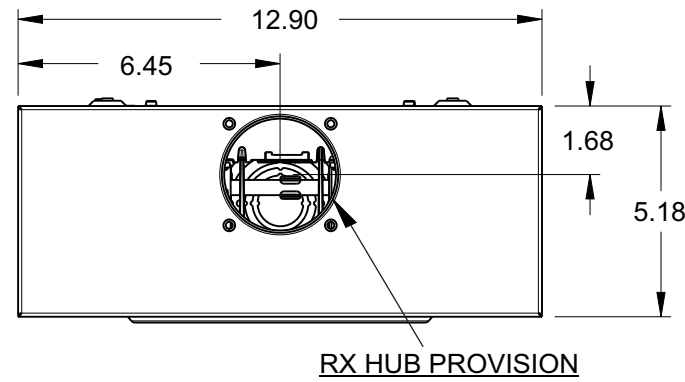

Catalog Number: 40405-02GP

Features and Ratings

- Ringless Type Meter Socket
- 200A Continuous, 250A Max.
- Outdoor Enclosure (NEMA Type 3R)
- Painted G90 STEEL
- 1 Phase, 3 Wire, 600V AC
- 5 Jaw, 9 O'clock 5th Jaw
- HQ Clamp Jaw Lever Bypass Meter Socket
- For Overhead or Underground Service
- RX Hub Opening With Coverplate Installed
- One Ground Lugs
- 7/8" Barrel Lock Provision

Accessories

Meter Opening Cover Plate
Cat No: H39968

RX HUB KITS
Cat No: H38597-2 (1.25")
Cat No: H38598-2 (1.50")
Cat No: H38599-2 (2.00")
Cat No: H38600-2 (2.50")

RX HUB KITS
Cat No: EC38597 (1.25")
Cat No: EC38598 (1.50")
Cat No: EC38599 (2.00")
Cat No: EC38600 (2.50")

HUB COVER PLATE
Cat No: H38595-1

GROUND LUG KIT
Cat No: H6509991
Wire Size #14-2 45 LB-IN
SHIELD ASSEMBLY WITH
5TH JAW
Cat No: H35815-3

Lugs, Wire Sizes and Torques

LOCATION	LUG SIZE	TORQUE
LINE*	#6-350 kcmil	275 LB-IN
LOAD*	#6-350 kcmil	275 LB-IN
NEUTRAL*	#6-350 kcmil	275 LB-IN
GROUND*	#14-2	45 LB-IN

* External Hex drive 1/2"
* Internal Hex drive 5/16"

TALON
Meter Socket

Description:
**200A Cont, 5 Jaw, HQ5, 600V AC,
Painted G90 STEEL**