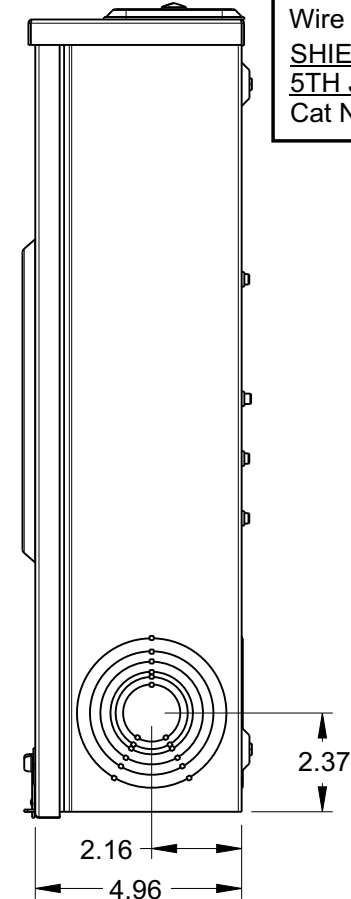

Catalog Number: 40405-02GP

Features and Ratings

- Ringless Type Meter Socket
- 200A Continuous, 250A Max.
- Outdoor Enclosure (NEMA Type 3R)
- Painted G90 STEEL
- 1 Phase, 3 Wire, 600V AC
- 5 Jaw, 9 O'clock 5th Jaw
- HQ Clamp Jaw Lever Bypass Meter Socket
- For Overhead or Underground Service
- RX Hub Opening With Coverplate Installed
- One Ground Lugs
- 7/8" Barrel Lock Provision

Accessories

Meter Opening Cover Plate
Cat No: H39968

RX HUB KITS
Cat No: H38597-2 (1.25")
Cat No: H38598-2 (1.50")
Cat No: H38599-2 (2.00")
Cat No: H38600-2 (2.50")

RX HUB KITS
Cat No: EC38597 (1.25")
Cat No: EC38598 (1.50")
Cat No: EC38599 (2.00")
Cat No: EC38600 (2.50")

HUB COVER PLATE
Cat No: H38595-1

GROUND LUG KIT
Cat No: H6509991
Wire Size #14-2 45 LB-IN
SHIELD ASSEMBLY WITH
5TH JAW
Cat No: H35815-3

Lugs, Wire Sizes and Torques

LOCATION	LUG SIZE	TORQUE
LINE*	#6-350 kcmil	275 LB-IN
LOAD*	#6-350 kcmil	275 LB-IN
NEUTRAL*	#6-350 kcmil	275 LB-IN
GROUND*	#14-2	45 LB-IN

* External Hex drive 1/2"
* Internal Hex drive 5/16"

TALON
Meter Socket

Description:
**200A Cont, 5 Jaw, HQ5, 600V AC,
Painted G90 STEEL**