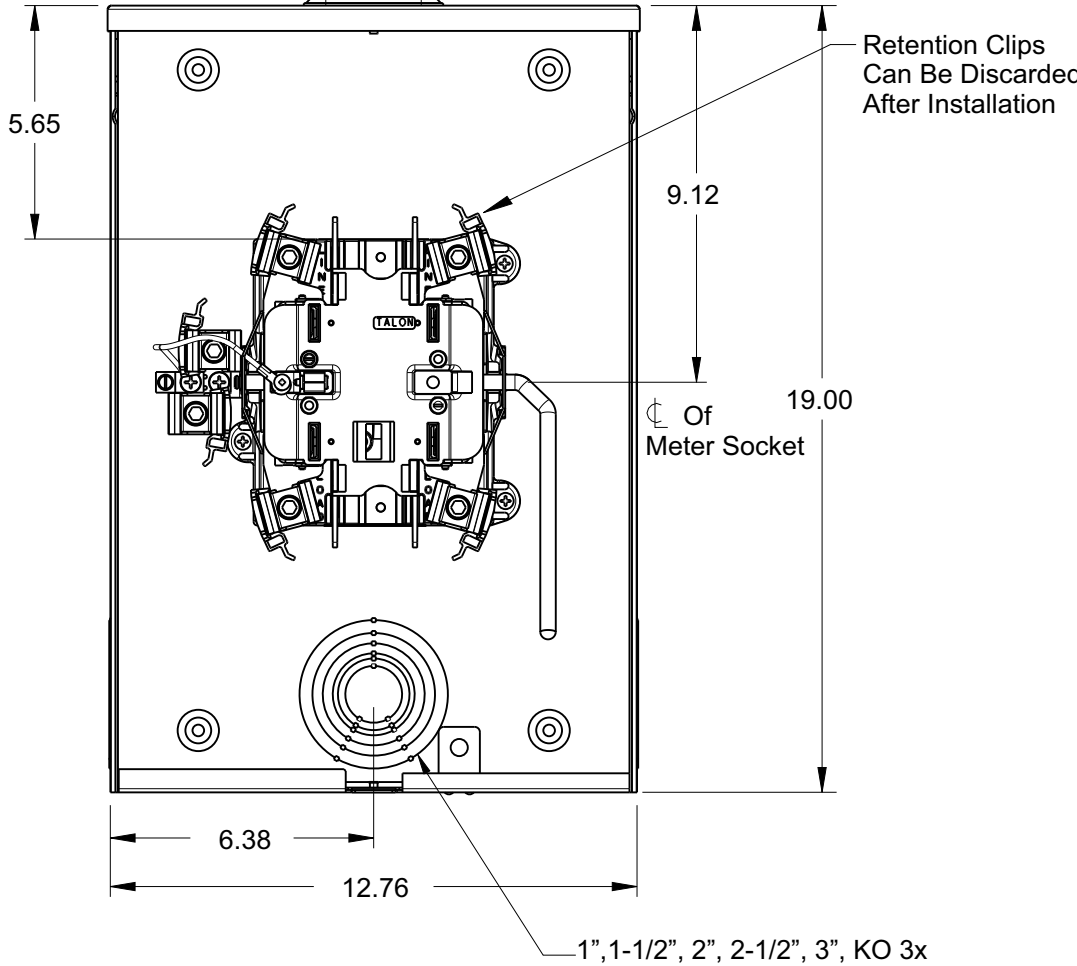

Catalog Number: 40405-02GP

Features and Ratings

- Ringless Type Meter Socket
- 200A Continuous, 250A Max.
- Outdoor Enclosure (NEMA Type 3R)
- Painted G90 STEEL
- 1 Phase, 3 Wire, 600V AC
- 5 Jaw, 9 O'clock 5th Jaw
- HQ Clamp Jaw Lever Bypass Meter Socket
- For Overhead or Underground Service
- RX Hub Opening With Coverplate Installed
- One Ground Lugs
- 7/8" Barrel Lock Provision

Accessories

Meter Opening Cover Plate
Cat No: H39968

RX HUB KITS
Cat No: H38597-2 (1.25")
Cat No: H38598-2 (1.50")
Cat No: H38599-2 (2.00")
Cat No: H38600-2 (2.50")

RX HUB KITS
Cat No: EC38597 (1.25")
Cat No: EC38598 (1.50")
Cat No: EC38599 (2.00")
Cat No: EC38600 (2.50")

HUB COVER PLATE
Cat No: H38595-1

GROUND LUG KIT
Cat No: H6509991
Wire Size #14-2 45 LB-IN
SHIELD ASSEMBLY WITH
5TH JAW
Cat No: H35815-3

Lugs, Wire Sizes and Torques

LOCATION	LUG SIZE	TORQUE
LINE*	#6-350 kcmil	275 LB-IN
LOAD*	#6-350 kcmil	275 LB-IN
NEUTRAL*	#6-350 kcmil	275 LB-IN
GROUND*	#14-2	45 LB-IN

* External Hex drive 1/2"
* Internal Hex drive 5/16"

TALON
Meter Socket

Description:
**200A Cont, 5 Jaw, HQ5, 600V AC,
Painted G90 STEEL**