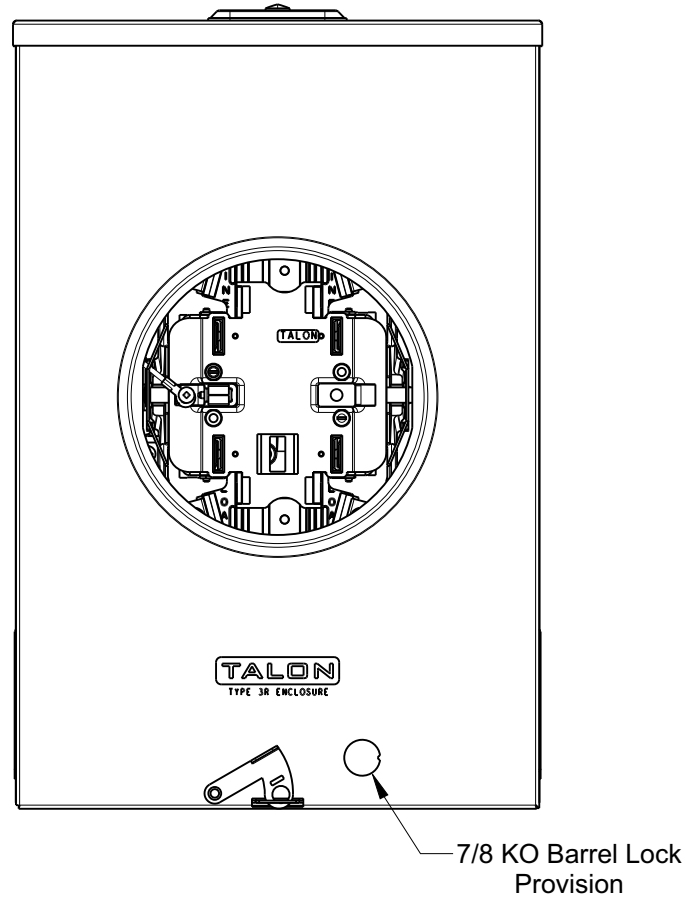

Catalog Number: 40405-02GP

Features and Ratings

- Ringless Type Meter Socket
- 200A Continuous, 250A Max.
- Outdoor Enclosure (NEMA Type 3R)
- Painted G90 STEEL
- 1 Phase, 3 Wire, 600V AC
- 5 Jaw, 9 O'clock 5th Jaw
- HQ Clamp Jaw Lever Bypass Meter Socket
- For Overhead or Underground Service
- RX Hub Opening With Coverplate Installed
- One Ground Lugs
- 7/8" Barrel Lock Provision

Accessories

Meter Opening Cover Plate
Cat No: H39968

RX HUB KITS
Cat No: H38597-2 (1.25")
Cat No: H38598-2 (1.50")
Cat No: H38599-2 (2.00")
Cat No: H38600-2 (2.50")

RX HUB KITS
Cat No: EC38597 (1.25")
Cat No: EC38598 (1.50")
Cat No: EC38599 (2.00")
Cat No: EC38600 (2.50")

HUB COVER PLATE
Cat No: H38595-1

GROUND LUG KIT
Cat No: H6509991
Wire Size #14-2 45 LB-IN
SHIELD ASSEMBLY WITH
5TH JAW
Cat No: H35815-3

Lugs, Wire Sizes and Torques

LOCATION	LUG SIZE	TORQUE
LINE*	#6-350 kcmil	275 LB-IN
LOAD*	#6-350 kcmil	275 LB-IN
NEUTRAL*	#6-350 kcmil	275 LB-IN
GROUND*	#14-2	45 LB-IN

* External Hex drive 1/2"
* Internal Hex drive 5/16"

TALON
Meter Socket

Description:
**200A Cont, 5 Jaw, HQ5, 600V AC,
Painted G90 STEEL**