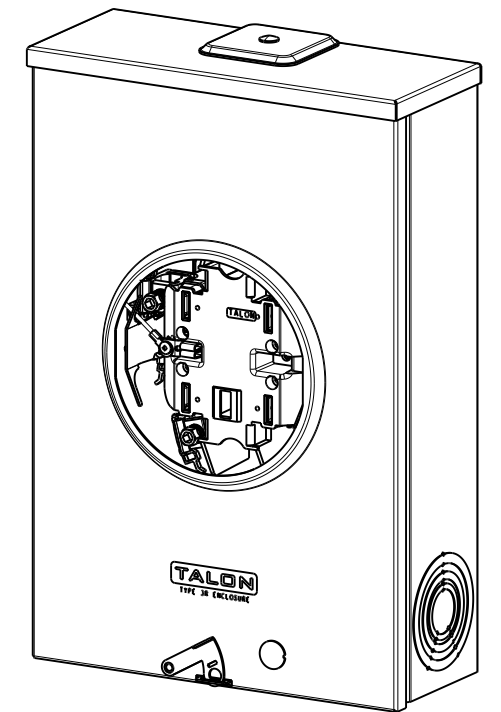

Catalog Number: 40405-02GP

Features and Ratings

- Ringless Type Meter Socket
- 200A Continuous, 250A Max.
- Outdoor Enclosure (NEMA Type 3R)
- Painted G90 STEEL
- 1 Phase, 3 Wire, 600V AC
- 5 Jaw, 9 O'clock 5th Jaw
- HQ Clamp Jaw Lever Bypass Meter Socket
- For Overhead or Underground Service
- RX Hub Opening With Coverplate Installed
- One Ground Lugs
- 7/8" Barrel Lock Provision

Accessories

Meter Opening Cover Plate
Cat No: H39968

RX HUB KITS
Cat No: H38597-2 (1.25")
Cat No: H38598-2 (1.50")
Cat No: H38599-2 (2.00")
Cat No: H38600-2 (2.50")

RX HUB KITS
Cat No: EC38597 (1.25")
Cat No: EC38598 (1.50")
Cat No: EC38599 (2.00")
Cat No: EC38600 (2.50")

HUB COVER PLATE
Cat No: H38595-1

GROUND LUG KIT
Cat No: H6509991
Wire Size #14-2 45 LB-IN
SHIELD ASSEMBLY WITH
5TH JAW
Cat No: H35815-3

Lugs, Wire Sizes and Torques

LOCATION	LUG SIZE	TORQUE
LINE*	#6-350 kcmil	275 LB-IN
LOAD*	#6-350 kcmil	275 LB-IN
NEUTRAL*	#6-350 kcmil	275 LB-IN
GROUND*	#14-2	45 LB-IN

* External Hex drive 1/2"
* Internal Hex drive 5/16"

TALON
Meter Socket

Description:
**200A Cont, 5 Jaw, HQ5, 600V AC,
Painted G90 STEEL**