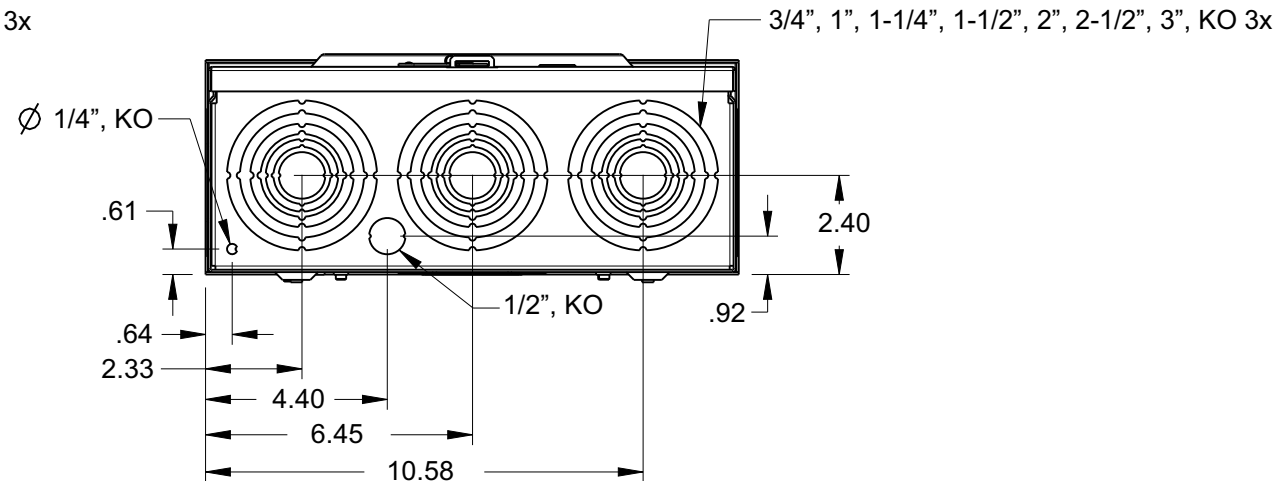

Catalog Number: 40405-02GP

Features and Ratings

- Ringless Type Meter Socket
- 200A Continuous, 250A Max.
- Outdoor Enclosure (NEMA Type 3R)
- Painted G90 STEEL
- 1 Phase, 3 Wire, 600V AC
- 5 Jaw, 9 O'clock 5th Jaw
- HQ Clamp Jaw Lever Bypass Meter Socket
- For Overhead or Underground Service
- RX Hub Opening With Coverplate Installed
- One Ground Lugs
- 7/8" Barrel Lock Provision

Accessories

Meter Opening Cover Plate
Cat No: H39968

RX HUB KITS
Cat No: H38597-2 (1.25")
Cat No: H38598-2 (1.50")
Cat No: H38599-2 (2.00")
Cat No: H38600-2 (2.50")

RX HUB KITS
Cat No: EC38597 (1.25")
Cat No: EC38598 (1.50")
Cat No: EC38599 (2.00")
Cat No: EC38600 (2.50")

HUB COVER PLATE
Cat No: H38595-1

GROUND LUG KIT
Cat No: H6509991
Wire Size #14-2 45 LB-IN
SHIELD ASSEMBLY WITH
5TH JAW
Cat No: H35815-3

Lugs, Wire Sizes and Torques

LOCATION	LUG SIZE	TORQUE
LINE*	#6-350 kcmil	275 LB-IN
LOAD*	#6-350 kcmil	275 LB-IN
NEUTRAL*	#6-350 kcmil	275 LB-IN
GROUND*	#14-2	45 LB-IN

* External Hex drive 1/2"
* Internal Hex drive 5/16"

TALON
Meter Socket

Description:
**200A Cont, 5 Jaw, HQ5, 600V AC,
Painted G90 STEEL**