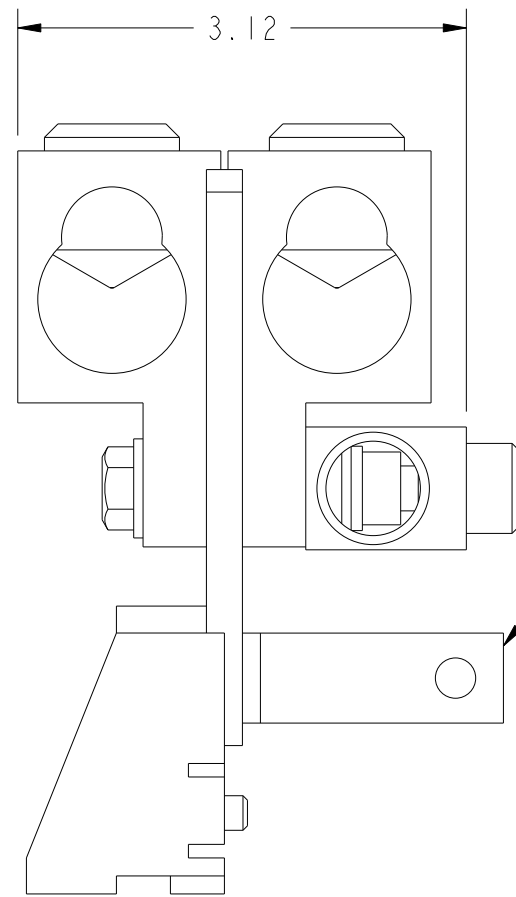

NAME:FISHDA OBJECT:HN656 DATE:14-Nov-11 10:01:31

BONDING STRAP SHIPPING POSITION
ROTATE FOR BONDED INSTALLATION

HN656 NEUTRAL
DIMENSION ARE FOR REFERENCE ONLY
D.FISHER
SCALE: 0.75
11/14/2011