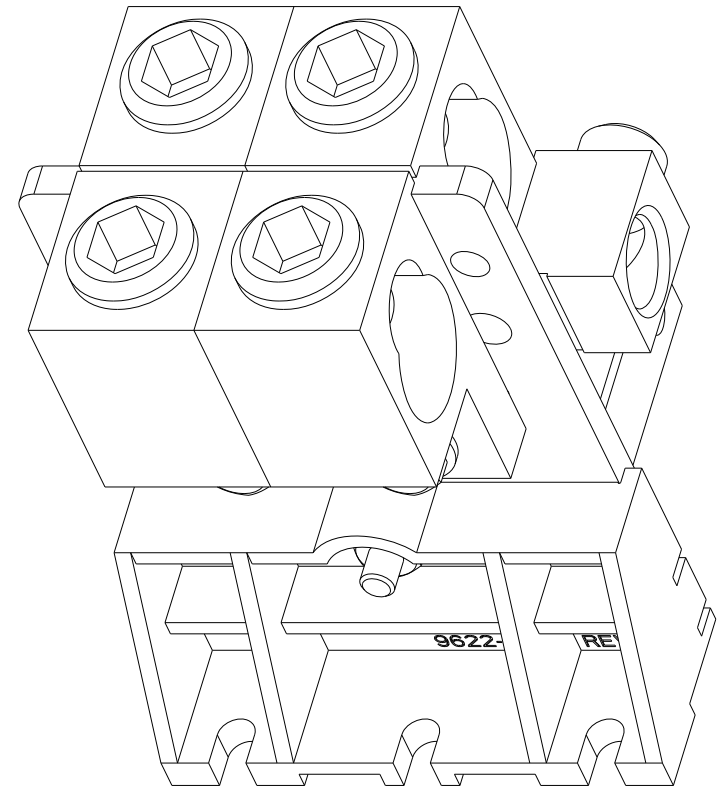

NAME:FISHDA OBJECT:HN656 DATE:14-Nov-11 10:01:31

BONDING STRAP SHIPPING POSITION
ROTATE FOR BONDED INSTALLATION

HN656 NEUTRAL
DIMENSION ARE FOR REFERENCE ONLY
D.FISHER
SCALE: 0.75
11/14/2011