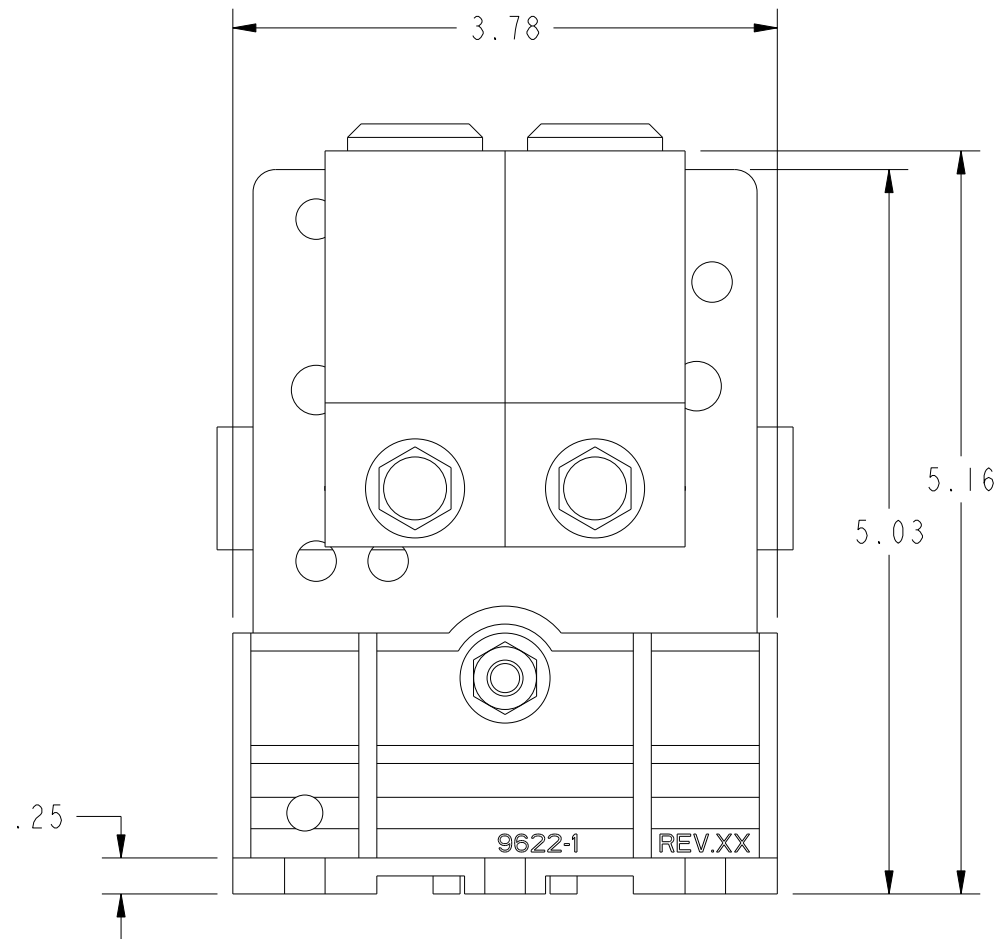

NAME:FISHDA OBJECT:HN656 DATE:14-Nov-11 10:01:31

BONDING STRAP SHIPPING POSITION
ROTATE FOR BONDED INSTALLATION

HN656 NEUTRAL
DIMENSION ARE FOR REFERENCE ONLY
D.FISHER
SCALE: 0.75
11/14/2011