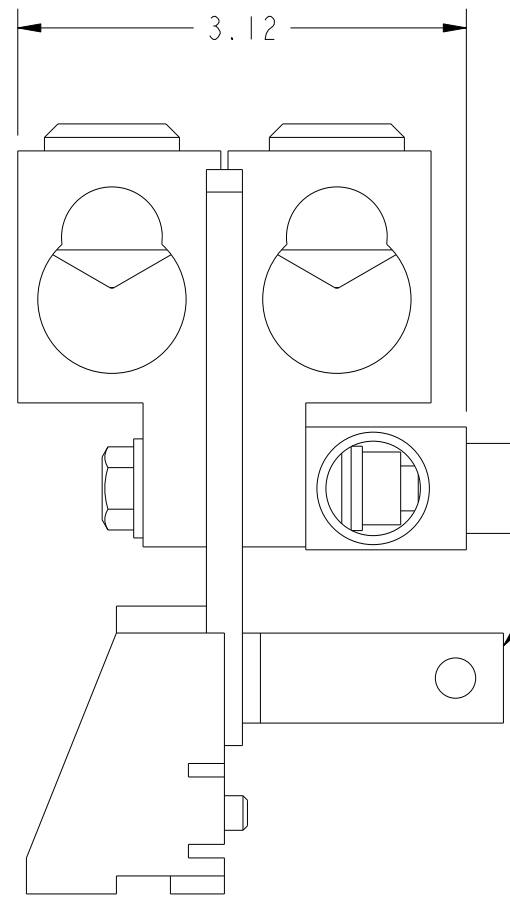

NAME:FISHDA OBJECT:HN656 DATE:14-Nov-11 10:01:31

BONDING STRAP SHIPPING POSITION
ROTATE FOR BONDED INSTALLATION

HN656 NEUTRAL
DIMENSION ARE FOR REFERENCE ONLY
D.FISHER
SCALE: 0.75
11/14/2011