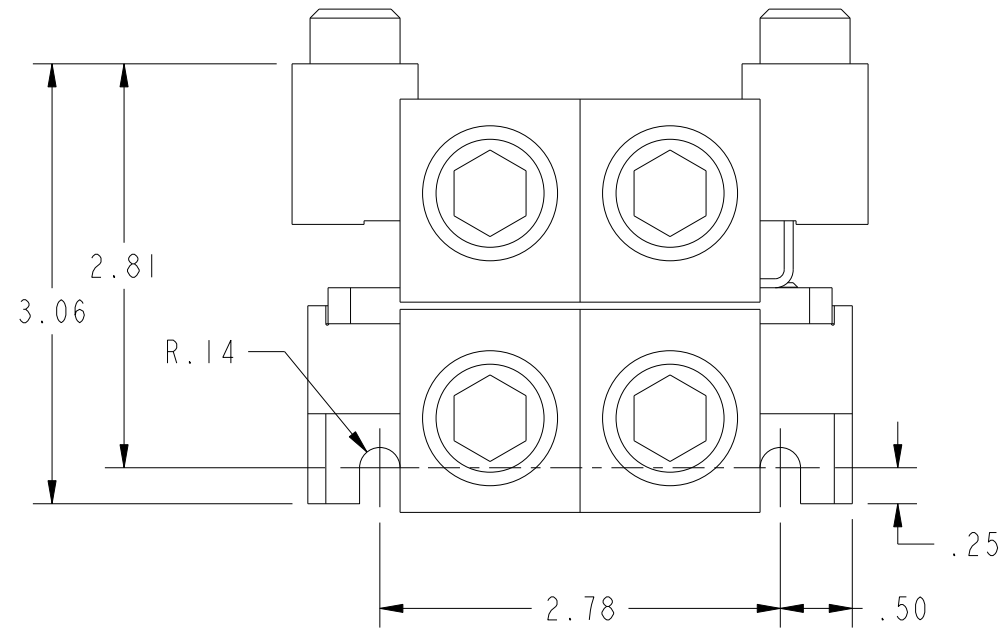

NAME:FISHDA OBJECT:HN656 DATE:14-Nov-11 10:01:31

BONDING STRAP SHIPPING POSITION
ROTATE FOR BONDED INSTALLATION

HN656 NEUTRAL
DIMENSION ARE FOR REFERENCE ONLY
D.FISHER
SCALE: 0.75
11/14/2011