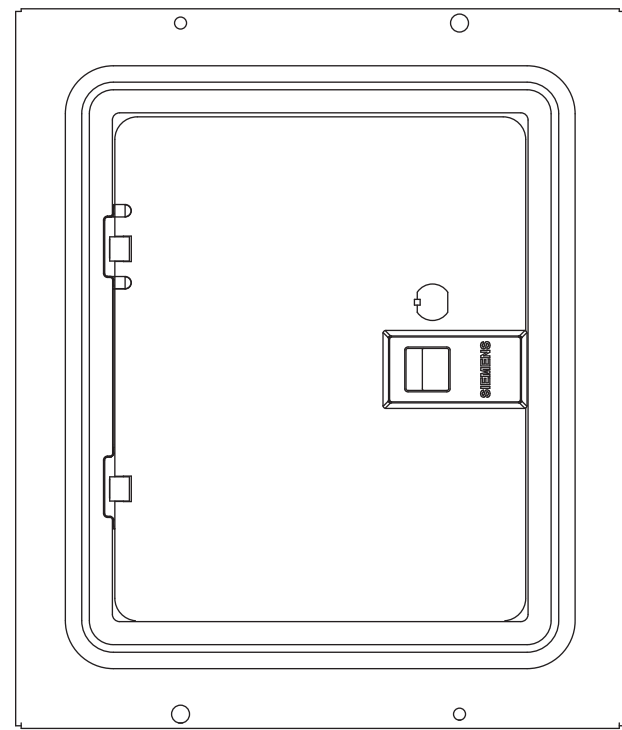

## Features and Ratings

- 125 Amps, 1 Phase, 3 Wire, 120/240V ~
- 8 - 1" Positions, 16 Circuits Max.
- Type N1 Indoor Enclosure
- Surface Trim
- Aluminum Bus Bars
- Ground Bar Factory Installed

## KNOCKOUT CHART

KO Designation	Conduit Size
A	KO Size = .313" DIA.
B	1/2"
C	1/2", 3/4"
D	1/2", 3/4", 1"
E	3/4", 1", 1-1/4", 1-1/2", 2"

## E0816ML1125SGP

View Shown without Trim/Door

Dimensions and Kos  
Typical Both Sides

© 2012 Copyright Siemens Industry, Inc.

**SIEMENS**  
Siemens Industry, Inc.

**Indoor Load Center**

Description: **1 Phase, Surface Trim,  
8 Position, 16 Ckt, Main Lug Cut Sheet**