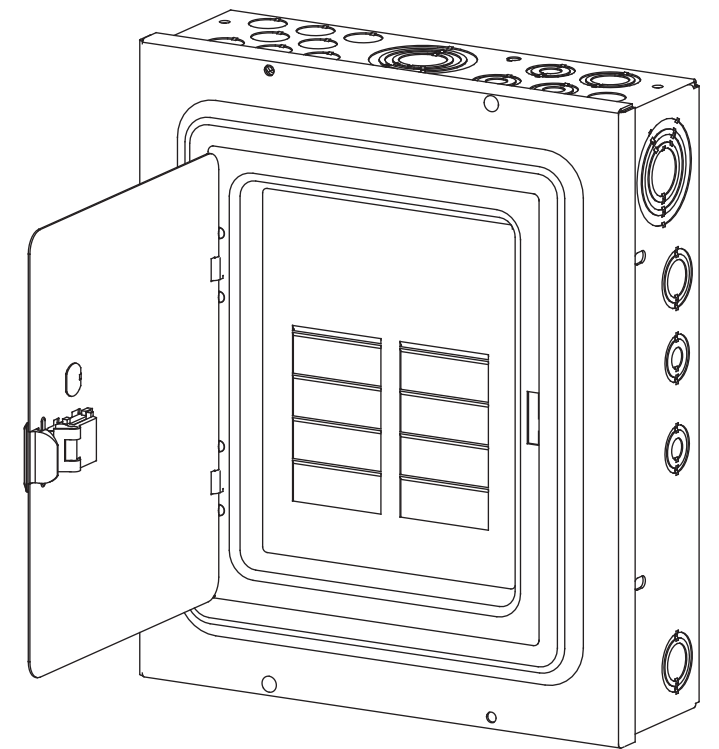

## Features and Ratings

- 125 Amps, 1 Phase, 3 Wire, 120/240V ~
- 8 - 1" Positions, 16 Circuits Max.
- Type N1 Indoor Enclosure
- Surface Trim
- Aluminum Bus Bars
- Ground Bar Factory Installed

## KNOCKOUT CHART

KO Designation	Conduit Size
A	KO Size = .313" DIA.
B	1/2"
C	1/2", 3/4"
D	1/2", 3/4", 1"
E	3/4", 1", 1-1/4", 1-1/2", 2"

## E0816ML1125SGP

View Shown without Trim/Door

Dimensions and Kos  
Typical Both Sides

© 2012 Copyright Siemens Industry, Inc.

**SIEMENS**  
Siemens Industry, Inc.

**Indoor Load Center**

Description: **1 Phase, Surface Trim,  
8 Position, 16 Ckt, Main Lug Cut Sheet**