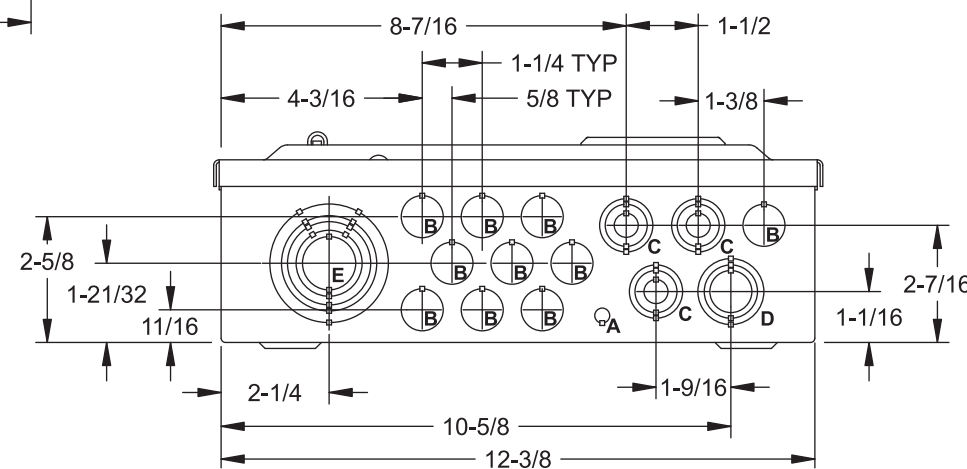

## Features and Ratings

- 125 Amps, 1 Phase, 3 Wire, 120/240V ~
- 8 - 1" Positions, 16 Circuits Max.
- Type N1 Indoor Enclosure
- Surface Trim
- Aluminum Bus Bars
- Ground Bar Factory Installed

## KNOCKOUT CHART

KO Designation	Conduit Size
A	KO Size = .313" DIA.
B	1/2"
C	1/2", 3/4"
D	1/2", 3/4", 1"
E	3/4", 1", 1-1/4", 1-1/2", 2"

## E0816ML1125SGP

View Shown without Trim/Door

Dimensions and Kos  
Typical Both Sides

© 2012 Copyright Siemens Industry, Inc.

**SIEMENS**  
Siemens Industry, Inc.

**Indoor Load Center**

Description: **1 Phase, Surface Trim,  
8 Position, 16 Ckt, Main Lug Cut Sheet**