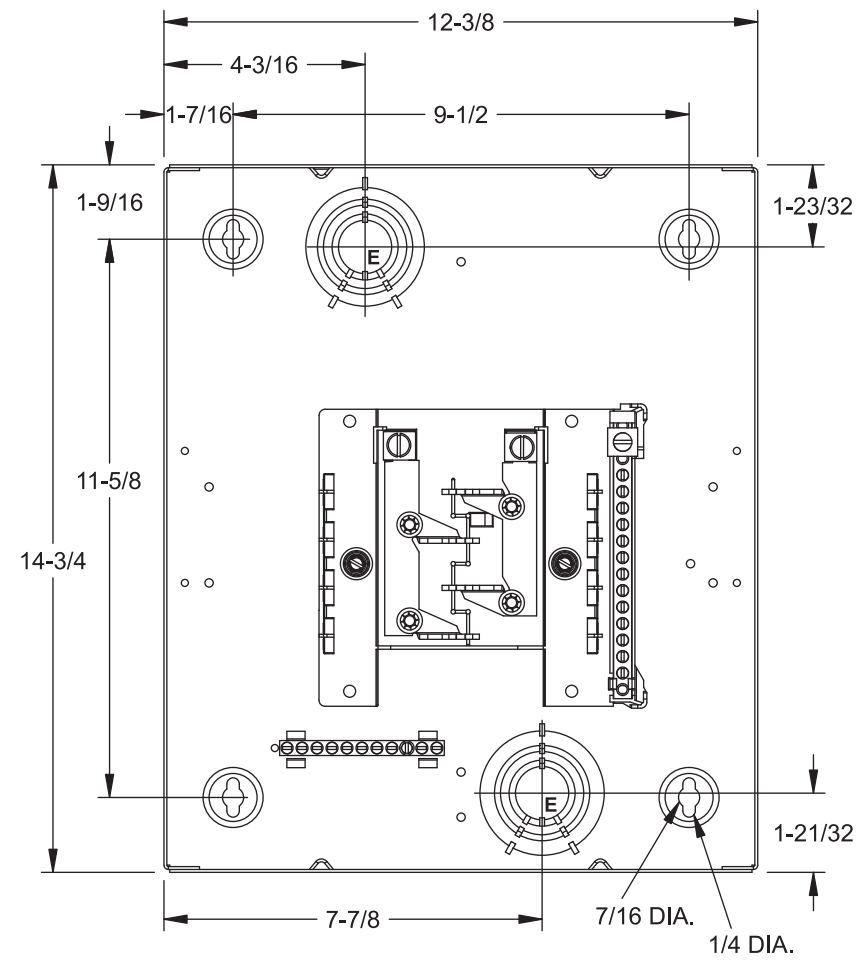

## Features and Ratings

- 125 Amps, 1 Phase, 3 Wire, 120/240V ~
- 8 - 1" Positions, 16 Circuits Max.
- Type N1 Indoor Enclosure
- Surface Trim
- Aluminum Bus Bars
- Ground Bar Factory Installed

## KNOCKOUT CHART

KO Designation	Conduit Size
A	KO Size = .313" DIA.
B	1/2"
C	1/2", 3/4"
D	1/2", 3/4", 1"
E	3/4", 1", 1-1/4", 1-1/2", 2"

## E0816ML1125SGP

View Shown without Trim/Door

Dimensions and Kos  
Typical Both Sides

© 2012 Copyright Siemens Industry, Inc.

**SIEMENS**  
Siemens Industry, Inc.

**Indoor Load Center**

Description: **1 Phase, Surface Trim,  
8 Position, 16 Ckt, Main Lug Cut Sheet**

KAM 5/30/12 DO NOT SCALE DRAWING Dwg No: **E0816ML1125SGP**