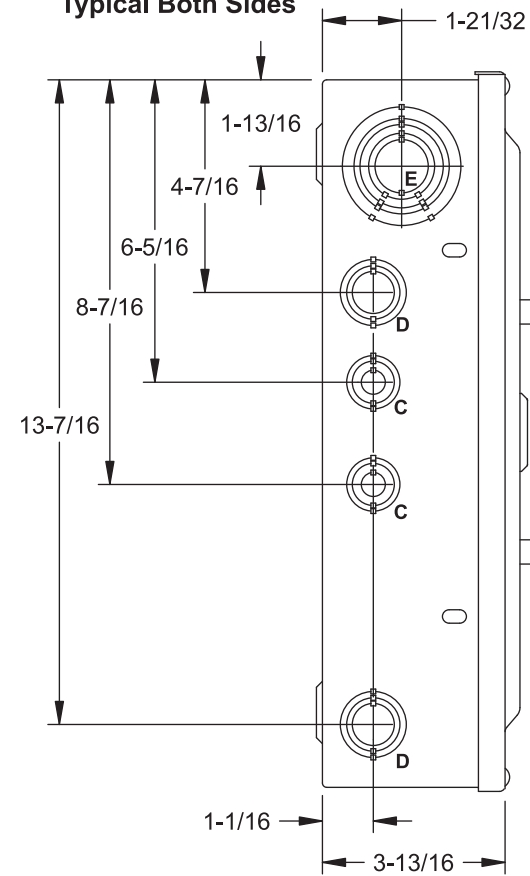

## Features and Ratings

- 125 Amps, 1 Phase, 3 Wire, 120/240V ~
- 8 - 1" Positions, 16 Circuits Max.
- Type N1 Indoor Enclosure
- Surface Trim
- Aluminum Bus Bars
- Ground Bar Factory Installed

## KNOCKOUT CHART

KO Designation	Conduit Size
A	KO Size = .313" DIA.
B	1/2"
C	1/2", 3/4"
D	1/2", 3/4", 1"
E	3/4", 1", 1-1/4", 1-1/2", 2"

## E0816ML1125SGP

View Shown without Trim/Door

Dimensions and Kos  
Typical Both Sides

© 2012 Copyright Siemens Industry, Inc.

**SIEMENS**  
Siemens Industry, Inc.

**Indoor Load Center**

Description: **1 Phase, Surface Trim,  
8 Position, 16 Ckt, Main Lug Cut Sheet**