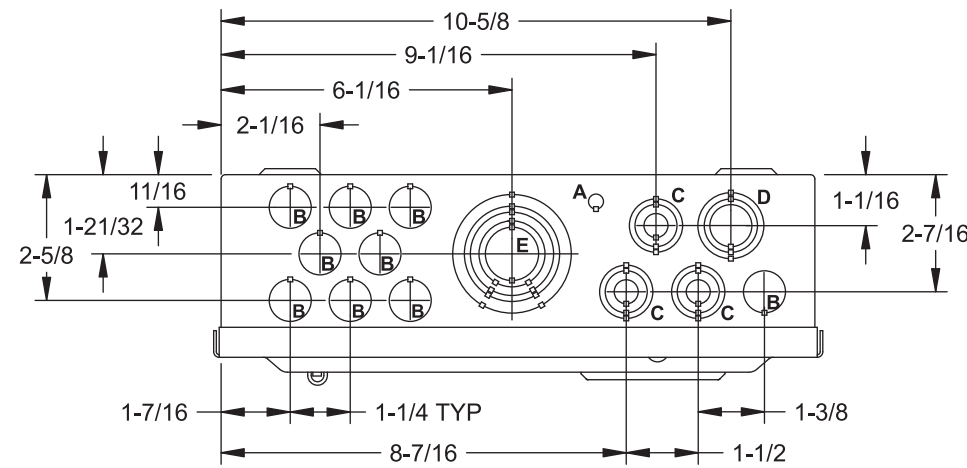

## Features and Ratings

- 125 Amps, 1 Phase, 3 Wire, 120/240V ~
- 8 - 1" Positions, 16 Circuits Max.
- Type N1 Indoor Enclosure
- Surface Trim
- Aluminum Bus Bars
- Ground Bar Factory Installed

## KNOCKOUT CHART

KO Designation	Conduit Size
A	KO Size = .313" DIA.
B	1/2"
C	1/2", 3/4"
D	1/2", 3/4", 1"
E	3/4", 1", 1-1/4", 1-1/2", 2"

## E0816ML1125SGP

View Shown without Trim/Door

Dimensions and Kos  
Typical Both Sides

© 2012 Copyright Siemens Industry, Inc.

**SIEMENS**  
Siemens Industry, Inc.

**Indoor Load Center**

Description: **1 Phase, Surface Trim,  
8 Position, 16 Ckt, Main Lug Cut Sheet**