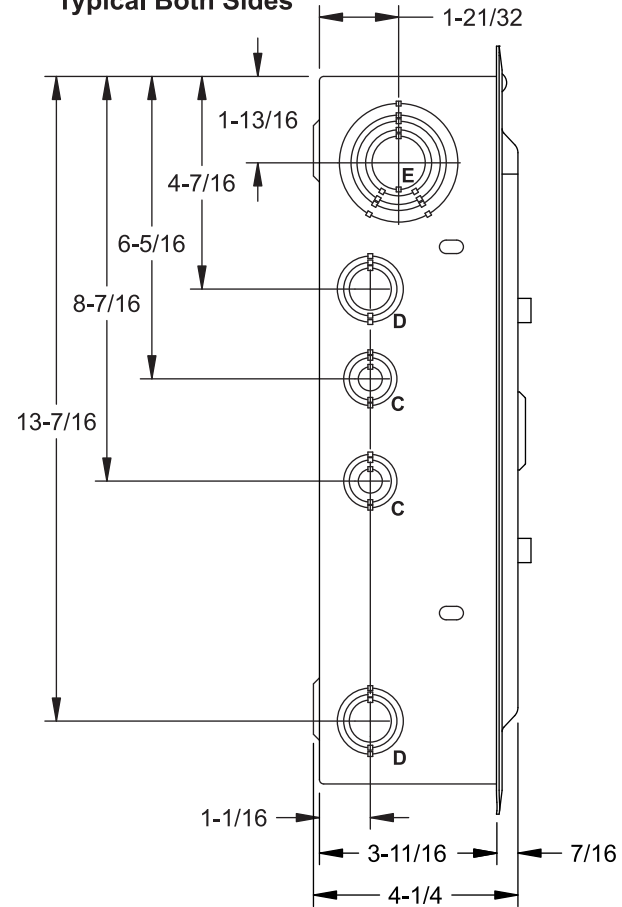

Features and Ratings

- 125 Amps, 1 Phase, 3 Wire, 120/240V ~
- 8 - 1" Positions, 16 Circuits Max.
- Type N1 Indoor Enclosure
- Flush Trim
- Aluminum Bus Bars
- Ground Bar Factory Installed

E0816ML1125FGP

KNOCKOUT CHART

KO Designation	Conduit Size
A	KO Size = .313" DIA.
B	1/2"
C	1/2", 3/4"
D	1/2", 3/4", 1"
E	3/4", 1", 1-1/4", 1-1/2", 2"

View Shown without Trim/Door

Dimensions and KOs Typical Both Sides

© 2012 Copyright Siemens Industry, Inc.

SIEMENS
Siemens Industry, Inc.

Indoor Load Center

Description: **1 Phase, Flush Trim,
8 Position, 16 Ckt, Main Lug Cut Sheet**

KAM 11/2/12 DO NOT SCALE DRAWING Dwg No: **E0816ML1125FGP**