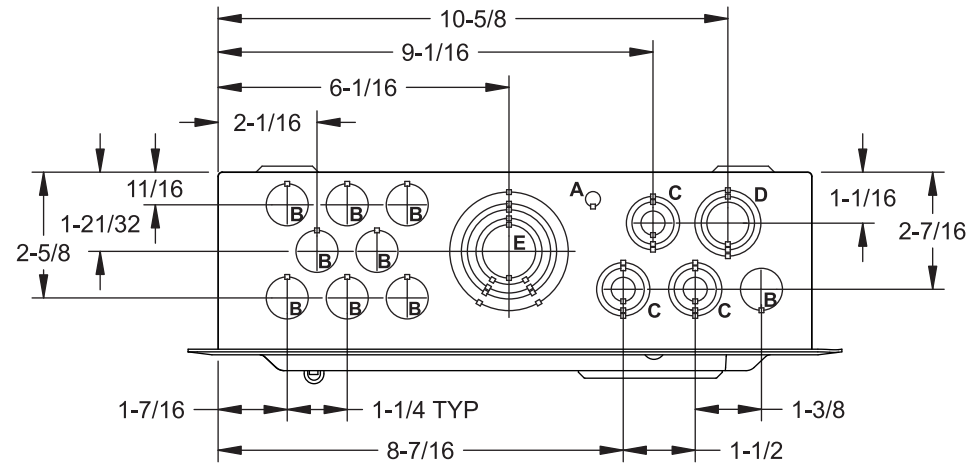

Features and Ratings

- 125 Amps, 1 Phase, 3 Wire, 120/240V ~
- 8 - 1" Positions, 16 Circuits Max.
- Type N1 Indoor Enclosure
- Flush Trim
- Aluminum Bus Bars
- Ground Bar Factory Installed

E0816ML1125FGP

KNOCKOUT CHART

KO Designation	Conduit Size
A	KO Size = .313" DIA.
B	1/2"
C	1/2", 3/4"
D	1/2", 3/4", 1"
E	3/4", 1", 1-1/4", 1-1/2", 2"

View Shown without Trim/Door

Dimensions and KOs Typical Both Sides

© 2012 Copyright Siemens Industry, Inc.

SIEMENS
Siemens Industry, Inc.

Indoor Load Center

Description: **1 Phase, Flush Trim,
8 Position, 16 Ckt, Main Lug Cut Sheet**

KAM 11/2/12 DO NOT SCALE DRAWING Dwg No: **E0816ML1125FGP**