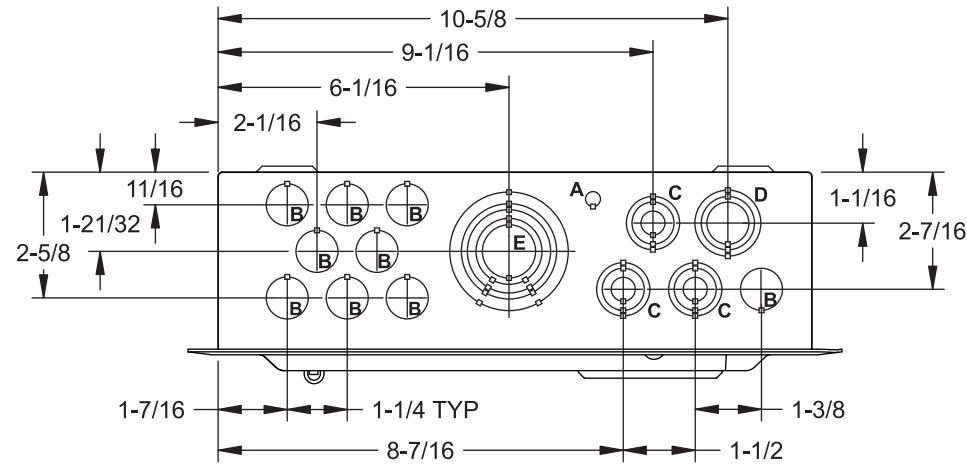

## Features and Ratings

- 125 Amps, 1 Phase, 3 Wire, 120/240V ~
- 8 - 1" Positions, 16 Circuits Max.
- Type N1 Indoor Enclosure
- Flush Trim
- Aluminum Bus Bars
- Ground Bar Factory Installed

**E0816ML1125FGP**

## KNOCKOUT CHART

KO Designation	Conduit Size
A	KO Size = .313" DIA.
B	1/2"
C	1/2", 3/4"
D	1/2", 3/4", 1"
E	3/4", 1", 1-1/4", 1-1/2", 2"

View Shown without Trim/Door

### Indoor Load Center

Description: **1 Phase, Flush Trim,  
8 Position, 16 Ckt, Main Lug Cut Sheet**

KAM 11/2/12 DO NOT SCALE DRAWING Dwg No: **E0816ML1125FGP**