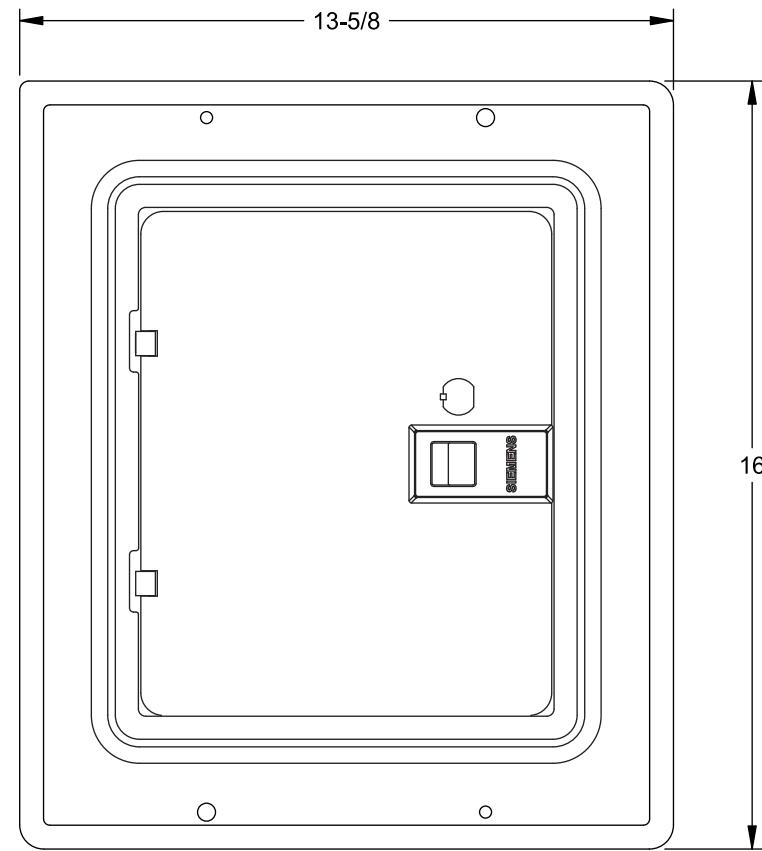

Features and Ratings

- 125 Amps, 1 Phase, 3 Wire, 120/240V ~
- 8 - 1" Positions, 16 Circuits Max.
- Type N1 Indoor Enclosure
- Flush Trim
- Aluminum Bus Bars
- Ground Bar Factory Installed

E0816ML1125FGP

KNOCKOUT CHART

KO Designation	Conduit Size
A	KO Size = .313" DIA.
B	1/2"
C	1/2", 3/4"
D	1/2", 3/4", 1"
E	3/4", 1", 1-1/4", 1-1/2", 2"

View Shown without Trim/Door

Dimensions and KOs Typical Both Sides

© 2012 Copyright Siemens Industry, Inc.

SIEMENS
Siemens Industry, Inc.

Indoor Load Center

Description: **1 Phase, Flush Trim,
8 Position, 16 Ckt, Main Lug Cut Sheet**

KAM 11/2/12 DO NOT SCALE DRAWING Dwg No: **E0816ML1125FGP**