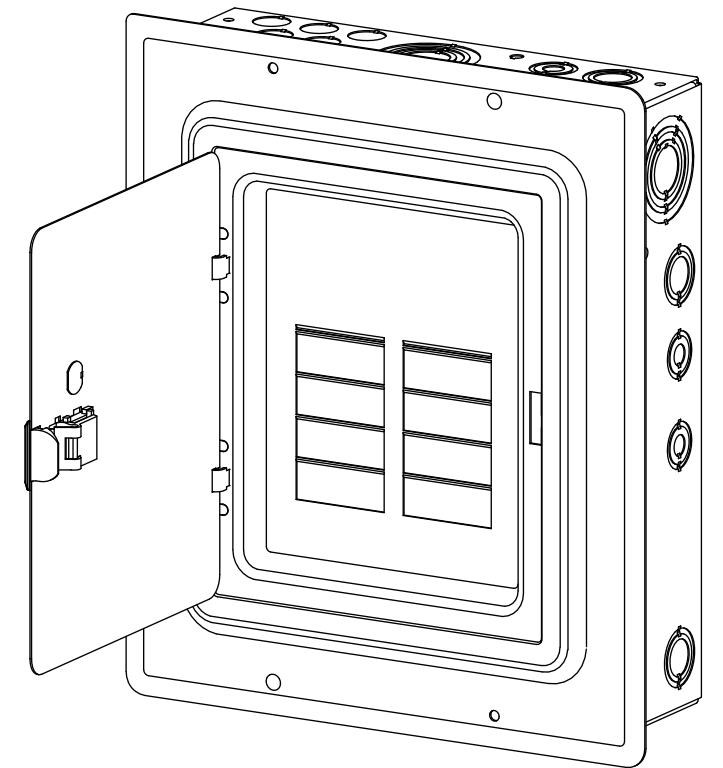

Dimensions and KOs Typical Both Sides

© 2012 Copyright Siemens Industry, Inc.

SIEMENS
Siemens Industry, Inc.

Indoor Load Center

Description: **1 Phase, Flush Trim,
8 Position, 16 Ckt, Main Lug Cut Sheet**

KAM 11/2/12 DO NOT SCALE DRAWING Dwg No: **E0816ML1125FGP**