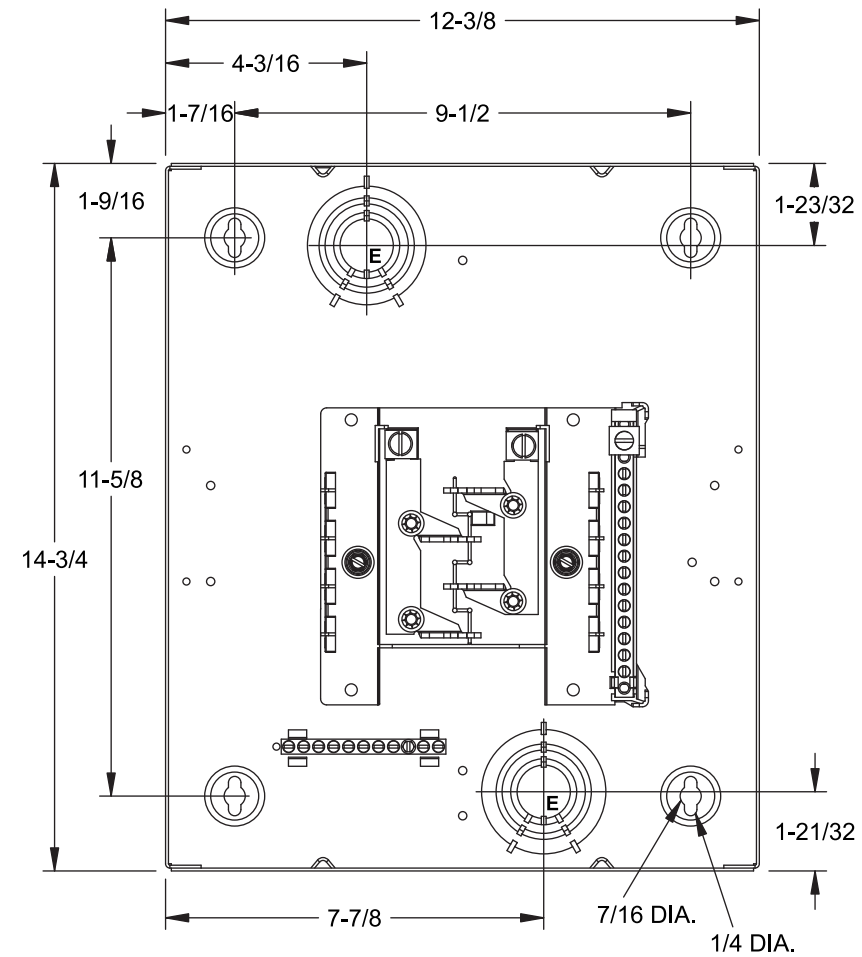

## Features and Ratings

- 125 Amps, 1 Phase, 3 Wire, 120/240V ~
- 8 - 1" Positions, 16 Circuits Max.
- Type N1 Indoor Enclosure
- Flush Trim
- Aluminum Bus Bars
- Ground Bar Factory Installed

**E0816ML1125FGP**

## KNOCKOUT CHART

KO Designation	Conduit Size
A	KO Size = .313" DIA.
B	1/2"
C	1/2", 3/4"
D	1/2", 3/4", 1"
E	3/4", 1", 1-1/4", 1-1/2", 2"

View Shown without Trim/Door

### Dimensions and KOs Typical Both Sides

© 2012 Copyright Siemens Industry, Inc.

**SIEMENS**  
Siemens Industry, Inc.

### Indoor Load Center

Description: **1 Phase, Flush Trim,  
8 Position, 16 Ckt, Main Lug Cut Sheet**

KAM 11/2/12 DO NOT SCALE DRAWING Dwg No: **E0816ML1125FGP**