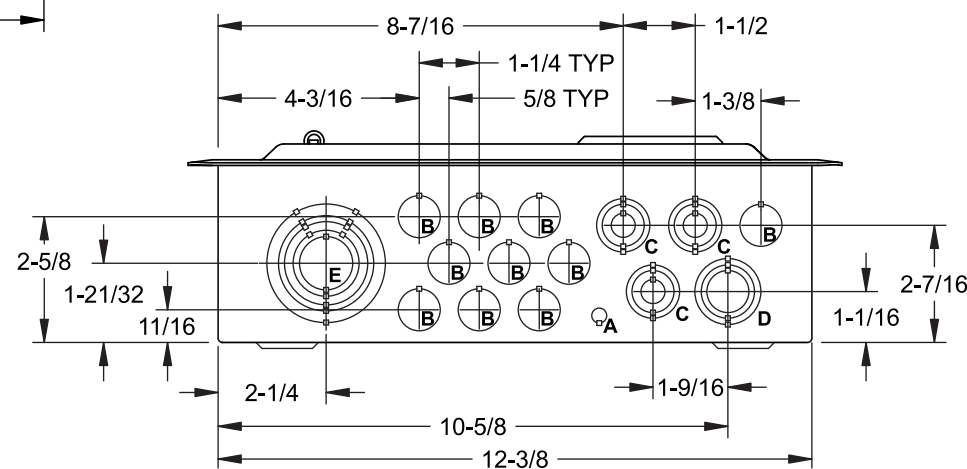

Features and Ratings

- 125 Amps, 1 Phase, 3 Wire, 120/240V ~
- 8 - 1" Positions, 16 Circuits Max.
- Type N1 Indoor Enclosure
- Flush Trim
- Aluminum Bus Bars
- Ground Bar Factory Installed

E0816ML1125FGP

KNOCKOUT CHART

KO Designation	Conduit Size
A	KO Size = .313" DIA.
B	1/2"
C	1/2", 3/4"
D	1/2", 3/4", 1"
E	3/4", 1", 1-1/4", 1-1/2", 2"

View Shown without Trim/Door

Dimensions and KOs Typical Both Sides

© 2012 Copyright Siemens Industry, Inc.

SIEMENS
Siemens Industry, Inc.

Indoor Load Center

Description: **1 Phase, Flush Trim,
8 Position, 16 Ckt, Main Lug Cut Sheet**

KAM 11/2/12 DO NOT SCALE DRAWING Dwg No: **E0816ML1125FGP**