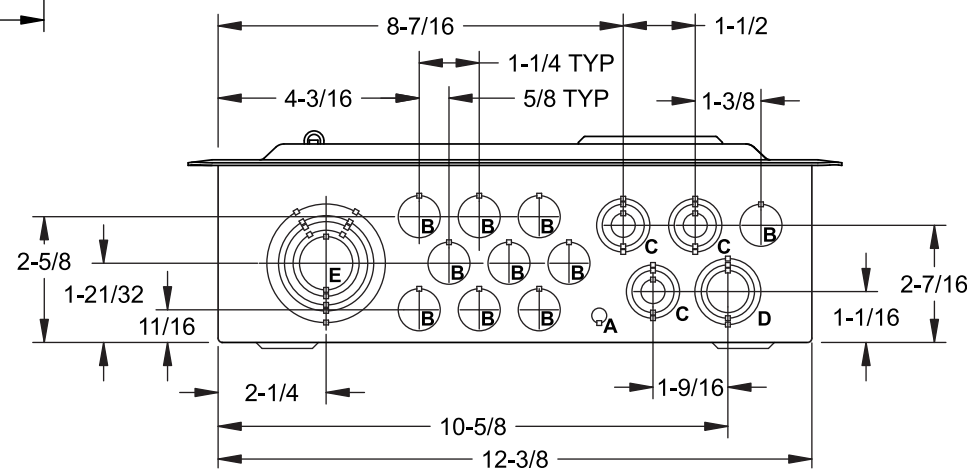

Dimensions and KOs Typical Both Sides

© 2012 Copyright Siemens Industry, Inc.

SIEMENS
Siemens Industry, Inc.

Indoor Load Center

Description: **1 Phase, Flush Trim,
8 Position, 16 Ckt, Main Lug Cut Sheet**

KAM 11/2/12 DO NOT SCALE DRAWING Dwg No: **E0816ML1125FGP**