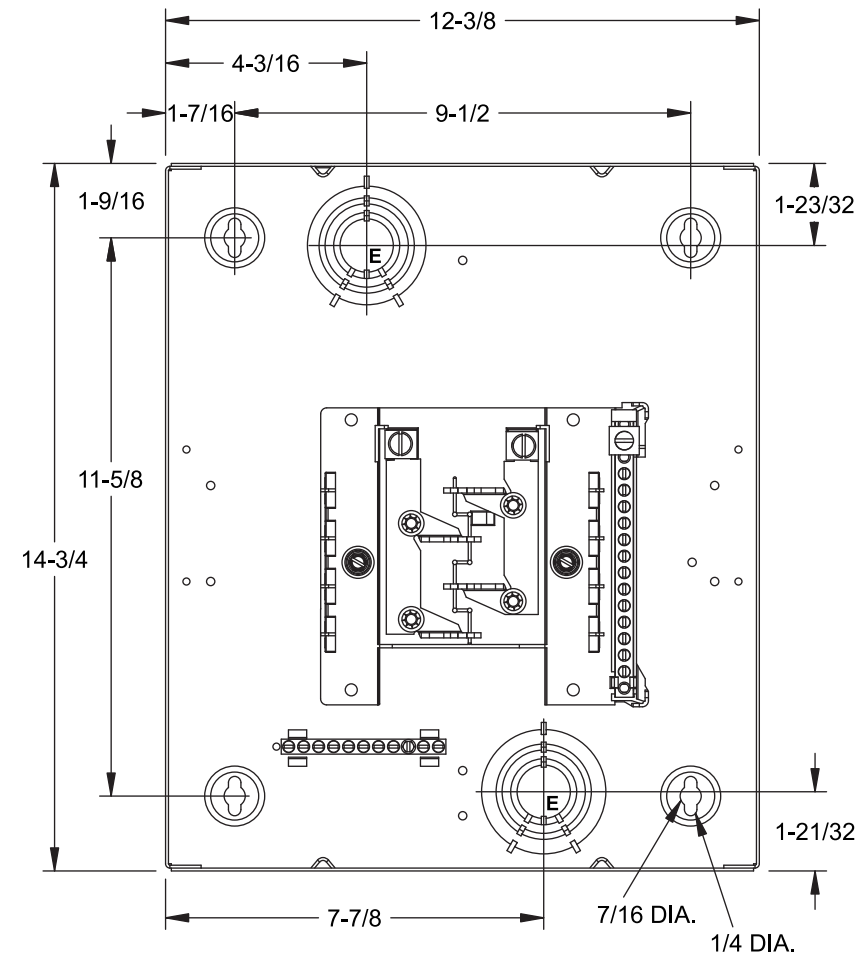

Features and Ratings

- 125 Amps, 1 Phase, 3 Wire, 120/240V ~
- 8 - 1" Positions, 16 Circuits Max.
- Type N1 Indoor Enclosure
- Flush Trim
- Aluminum Bus Bars
- Ground Bar Factory Installed

E0816ML1125FGP

KNOCKOUT CHART

KO Designation	Conduit Size
A	KO Size = .313" DIA.
B	1/2"
C	1/2", 3/4"
D	1/2", 3/4", 1"
E	3/4", 1", 1-1/4", 1-1/2", 2"

View Shown without Trim/Door

Dimensions and KOs Typical Both Sides

© 2012 Copyright Siemens Industry, Inc.

SIEMENS
Siemens Industry, Inc.

Indoor Load Center

Description: **1 Phase, Flush Trim,
8 Position, 16 Ckt, Main Lug Cut Sheet**

KAM 11/2/12 DO NOT SCALE DRAWING Dwg No: **E0816ML1125FGP**