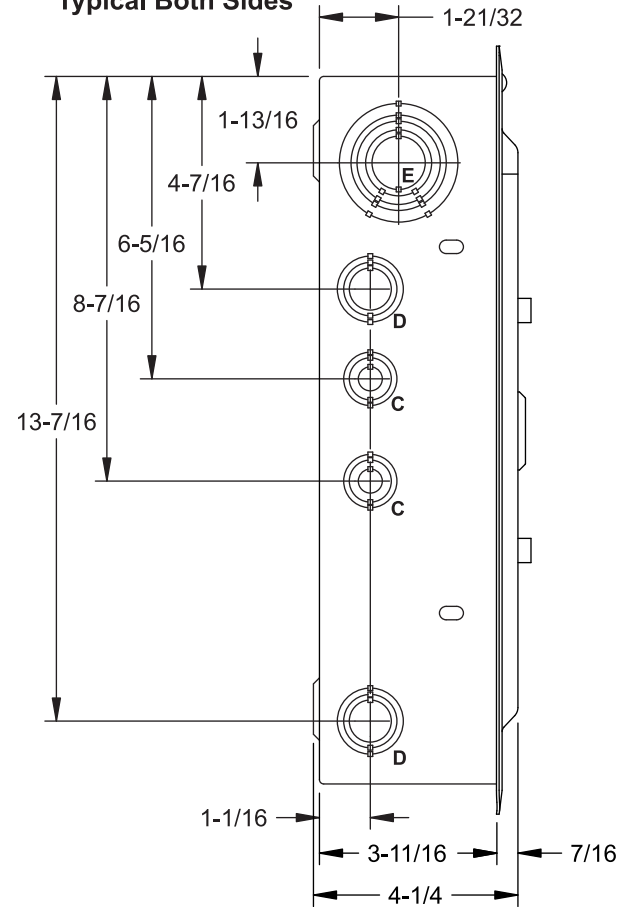

Dimensions and KOs Typical Both Sides

© 2012 Copyright Siemens Industry, Inc.

SIEMENS
Siemens Industry, Inc.

Indoor Load Center

Description: **1 Phase, Flush Trim,
8 Position, 16 Ckt, Main Lug Cut Sheet**

KAM 11/2/12 DO NOT SCALE DRAWING Dwg No: **E0816ML1125FGP**