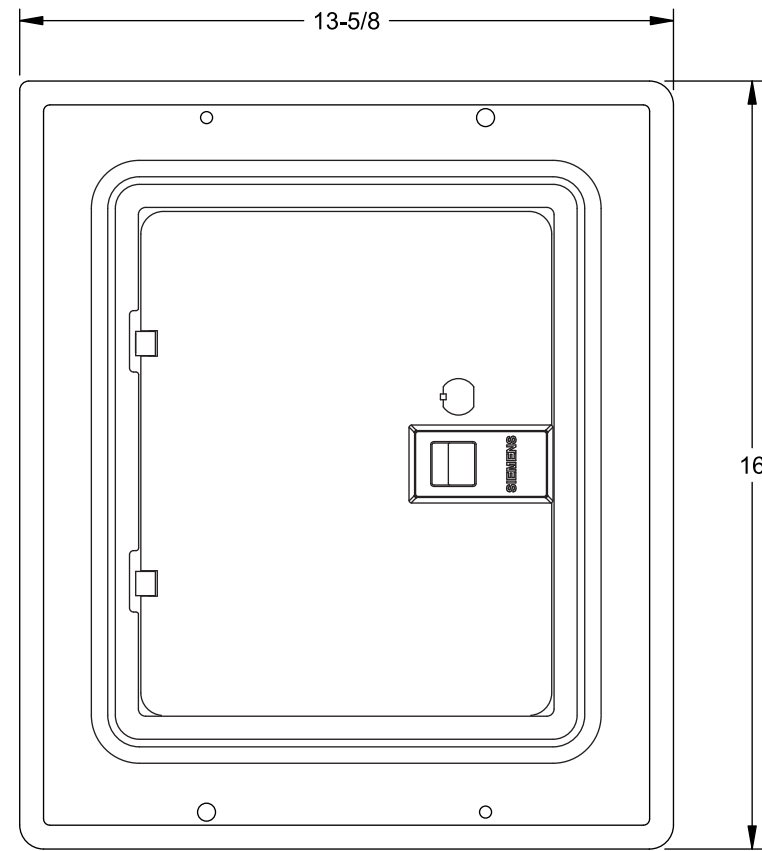

Dimensions and KOs Typical Both Sides

© 2012 Copyright Siemens Industry, Inc.

SIEMENS
Siemens Industry, Inc.

Indoor Load Center

Description: **1 Phase, Flush Trim,
8 Position, 16 Ckt, Main Lug Cut Sheet**

KAM 11/2/12 DO NOT SCALE DRAWING Dwg No: **E0816ML1125FGP**