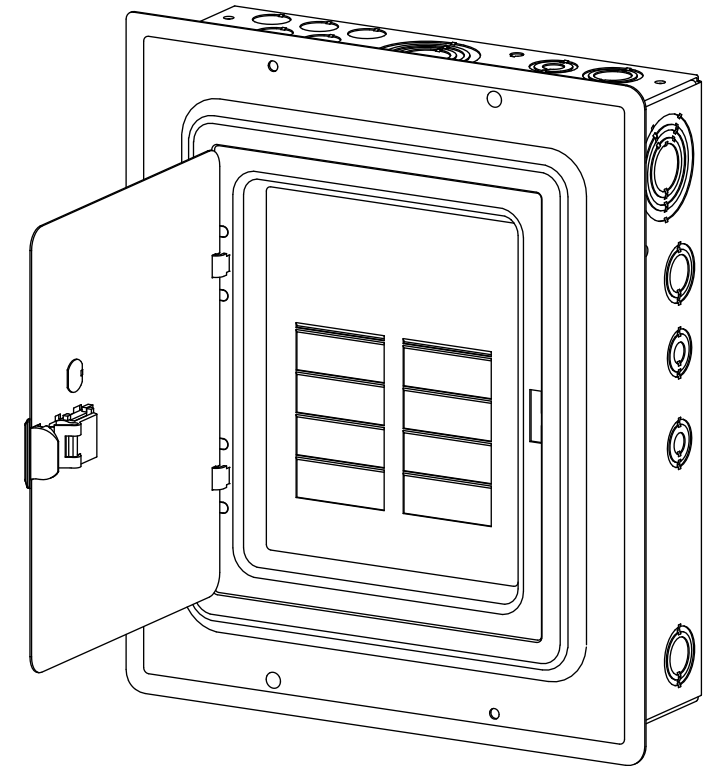

Features and Ratings

- 125 Amps, 1 Phase, 3 Wire, 120/240V ~
- 8 - 1" Positions, 16 Circuits Max.
- Type N1 Indoor Enclosure
- Flush Trim
- Aluminum Bus Bars
- Ground Bar Factory Installed

E0816ML1125FGP

KNOCKOUT CHART

KO Designation	Conduit Size
A	KO Size = .313" DIA.
B	1/2"
C	1/2", 3/4"
D	1/2", 3/4", 1"
E	3/4", 1", 1-1/4", 1-1/2", 2"

View Shown without Trim/Door

Dimensions and KOs Typical Both Sides

© 2012 Copyright Siemens Industry, Inc.

SIEMENS
Siemens Industry, Inc.

Indoor Load Center

Description: **1 Phase, Flush Trim,
8 Position, 16 Ckt, Main Lug Cut Sheet**

KAM 11/2/12 DO NOT SCALE DRAWING Dwg No: **E0816ML1125FGP**