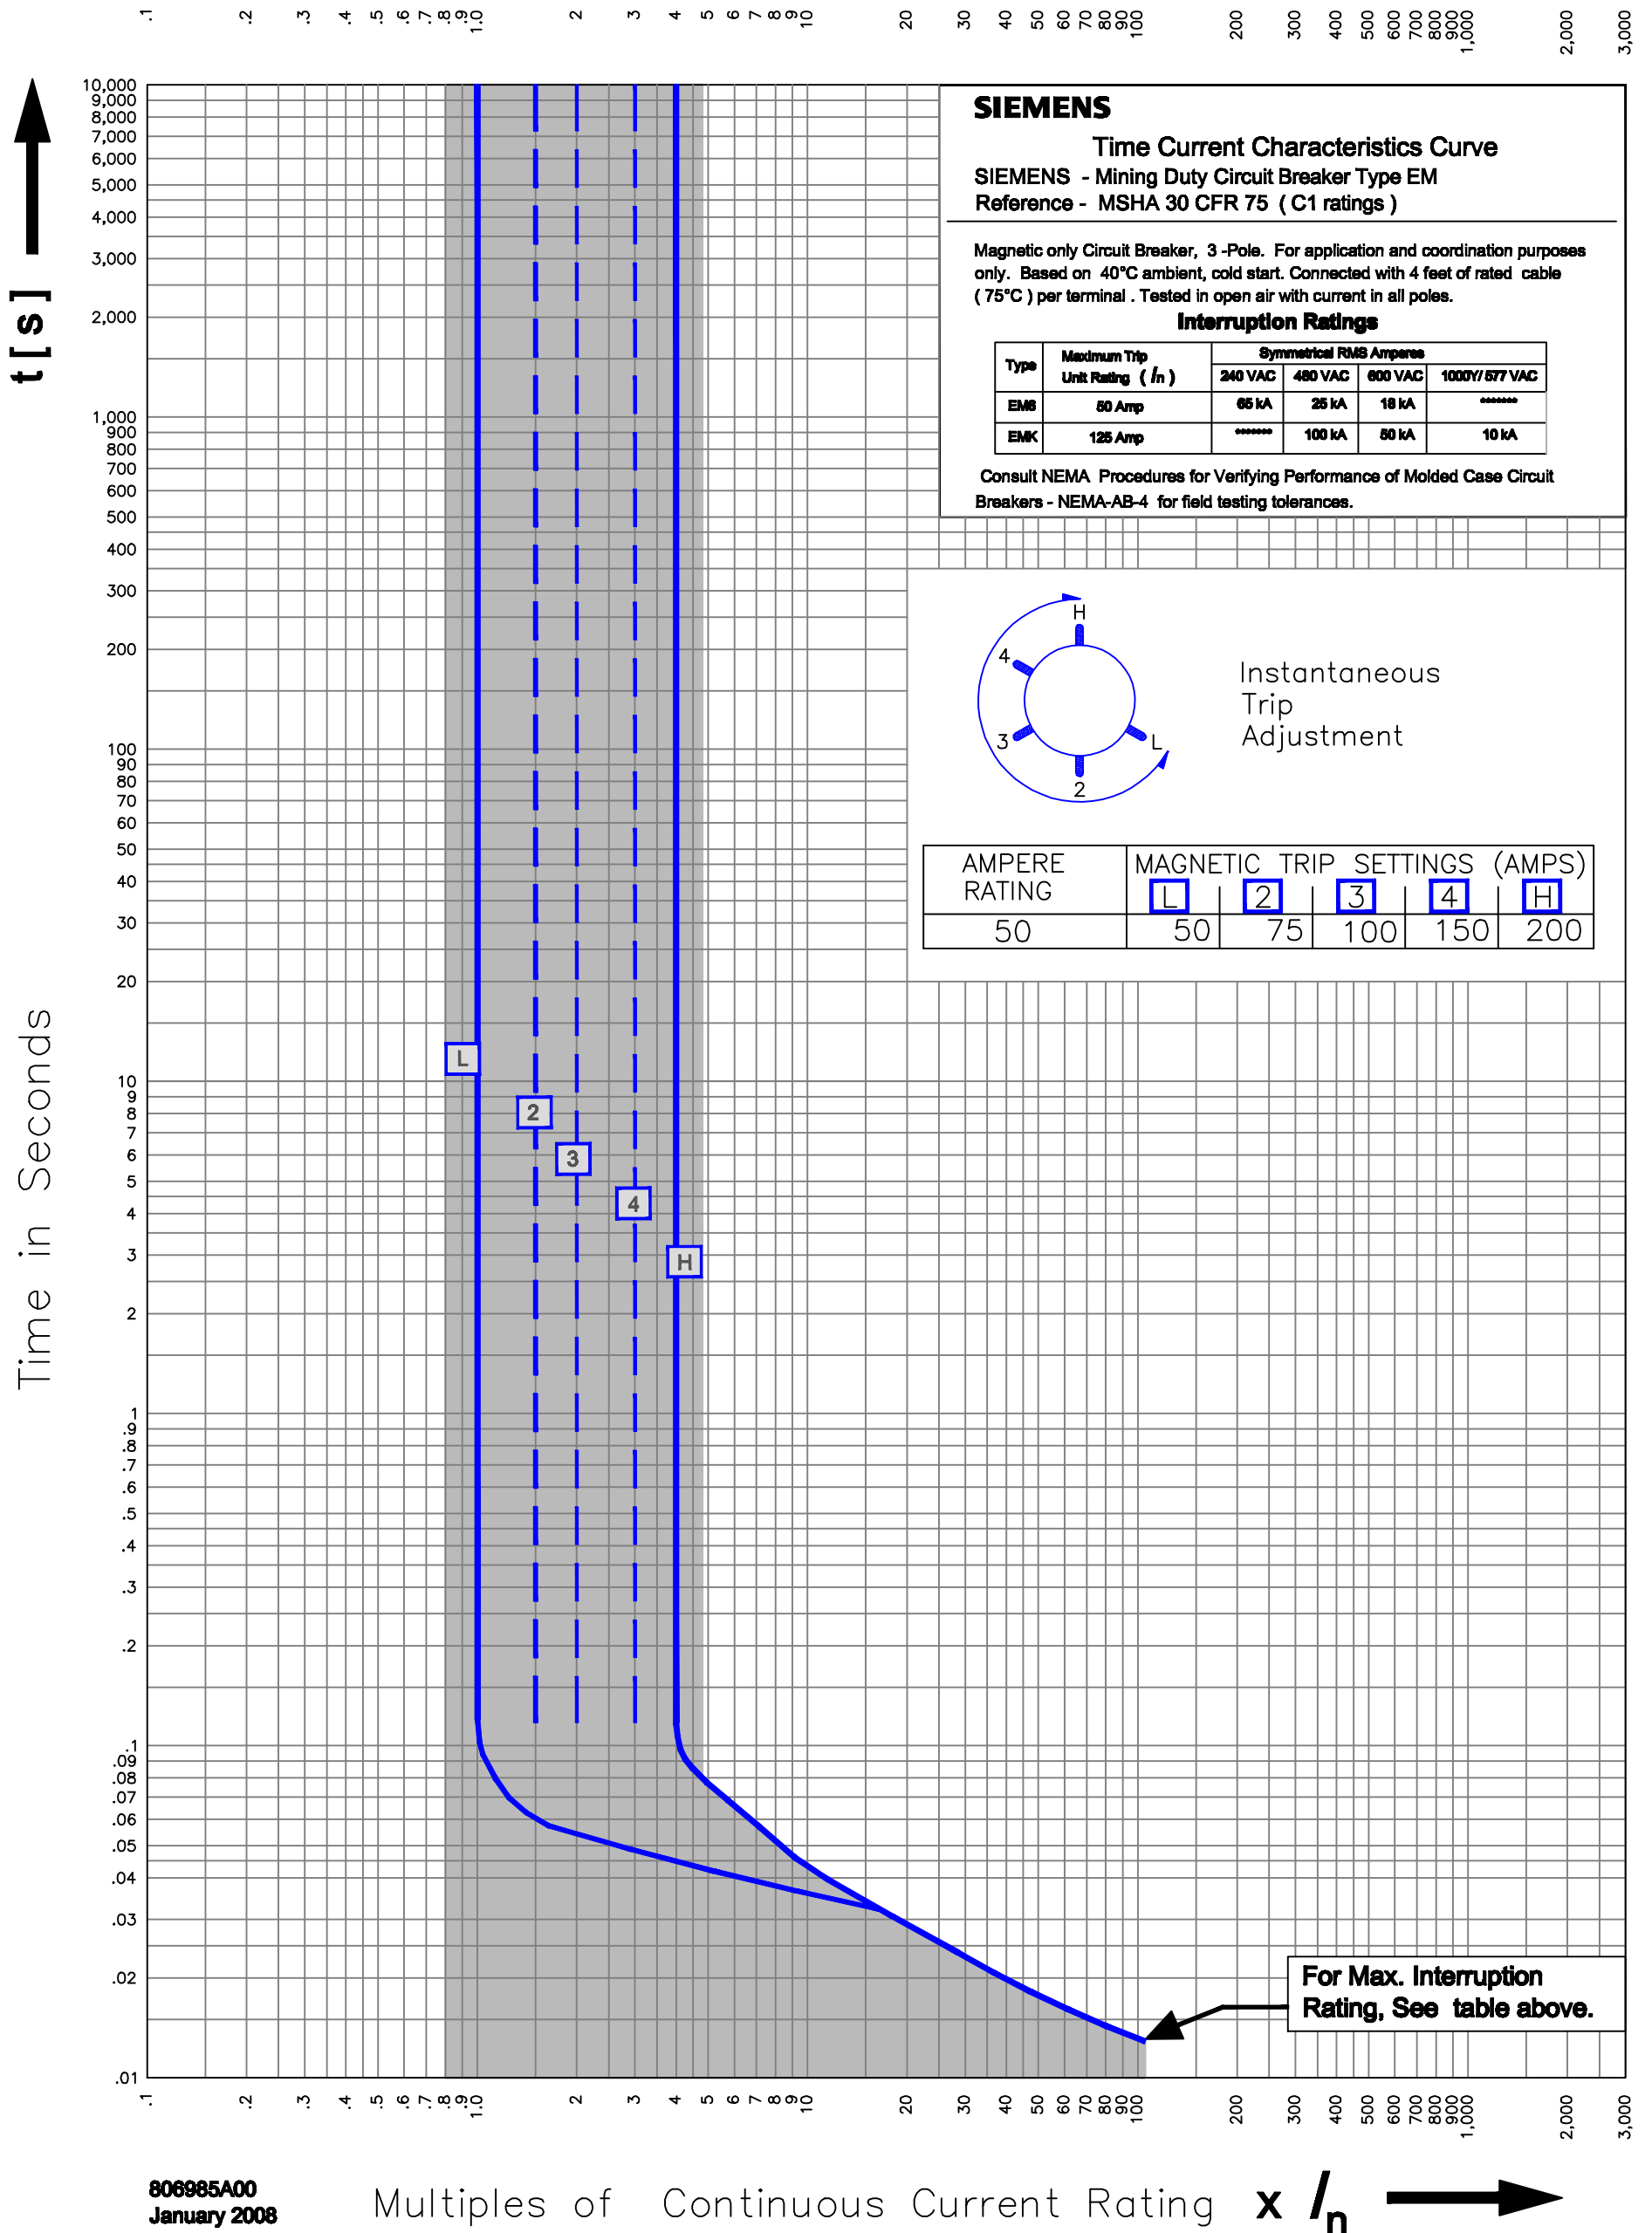

Mining Duty Mag only Type EM Breaker

50A - MSHA 30 CFR 75 (C1)

806985A00 January 2008

Mining Duty Mag only Type EM Breaker

125A - MSHA 30 CFR 75 (C2)

806985B00 January 2008