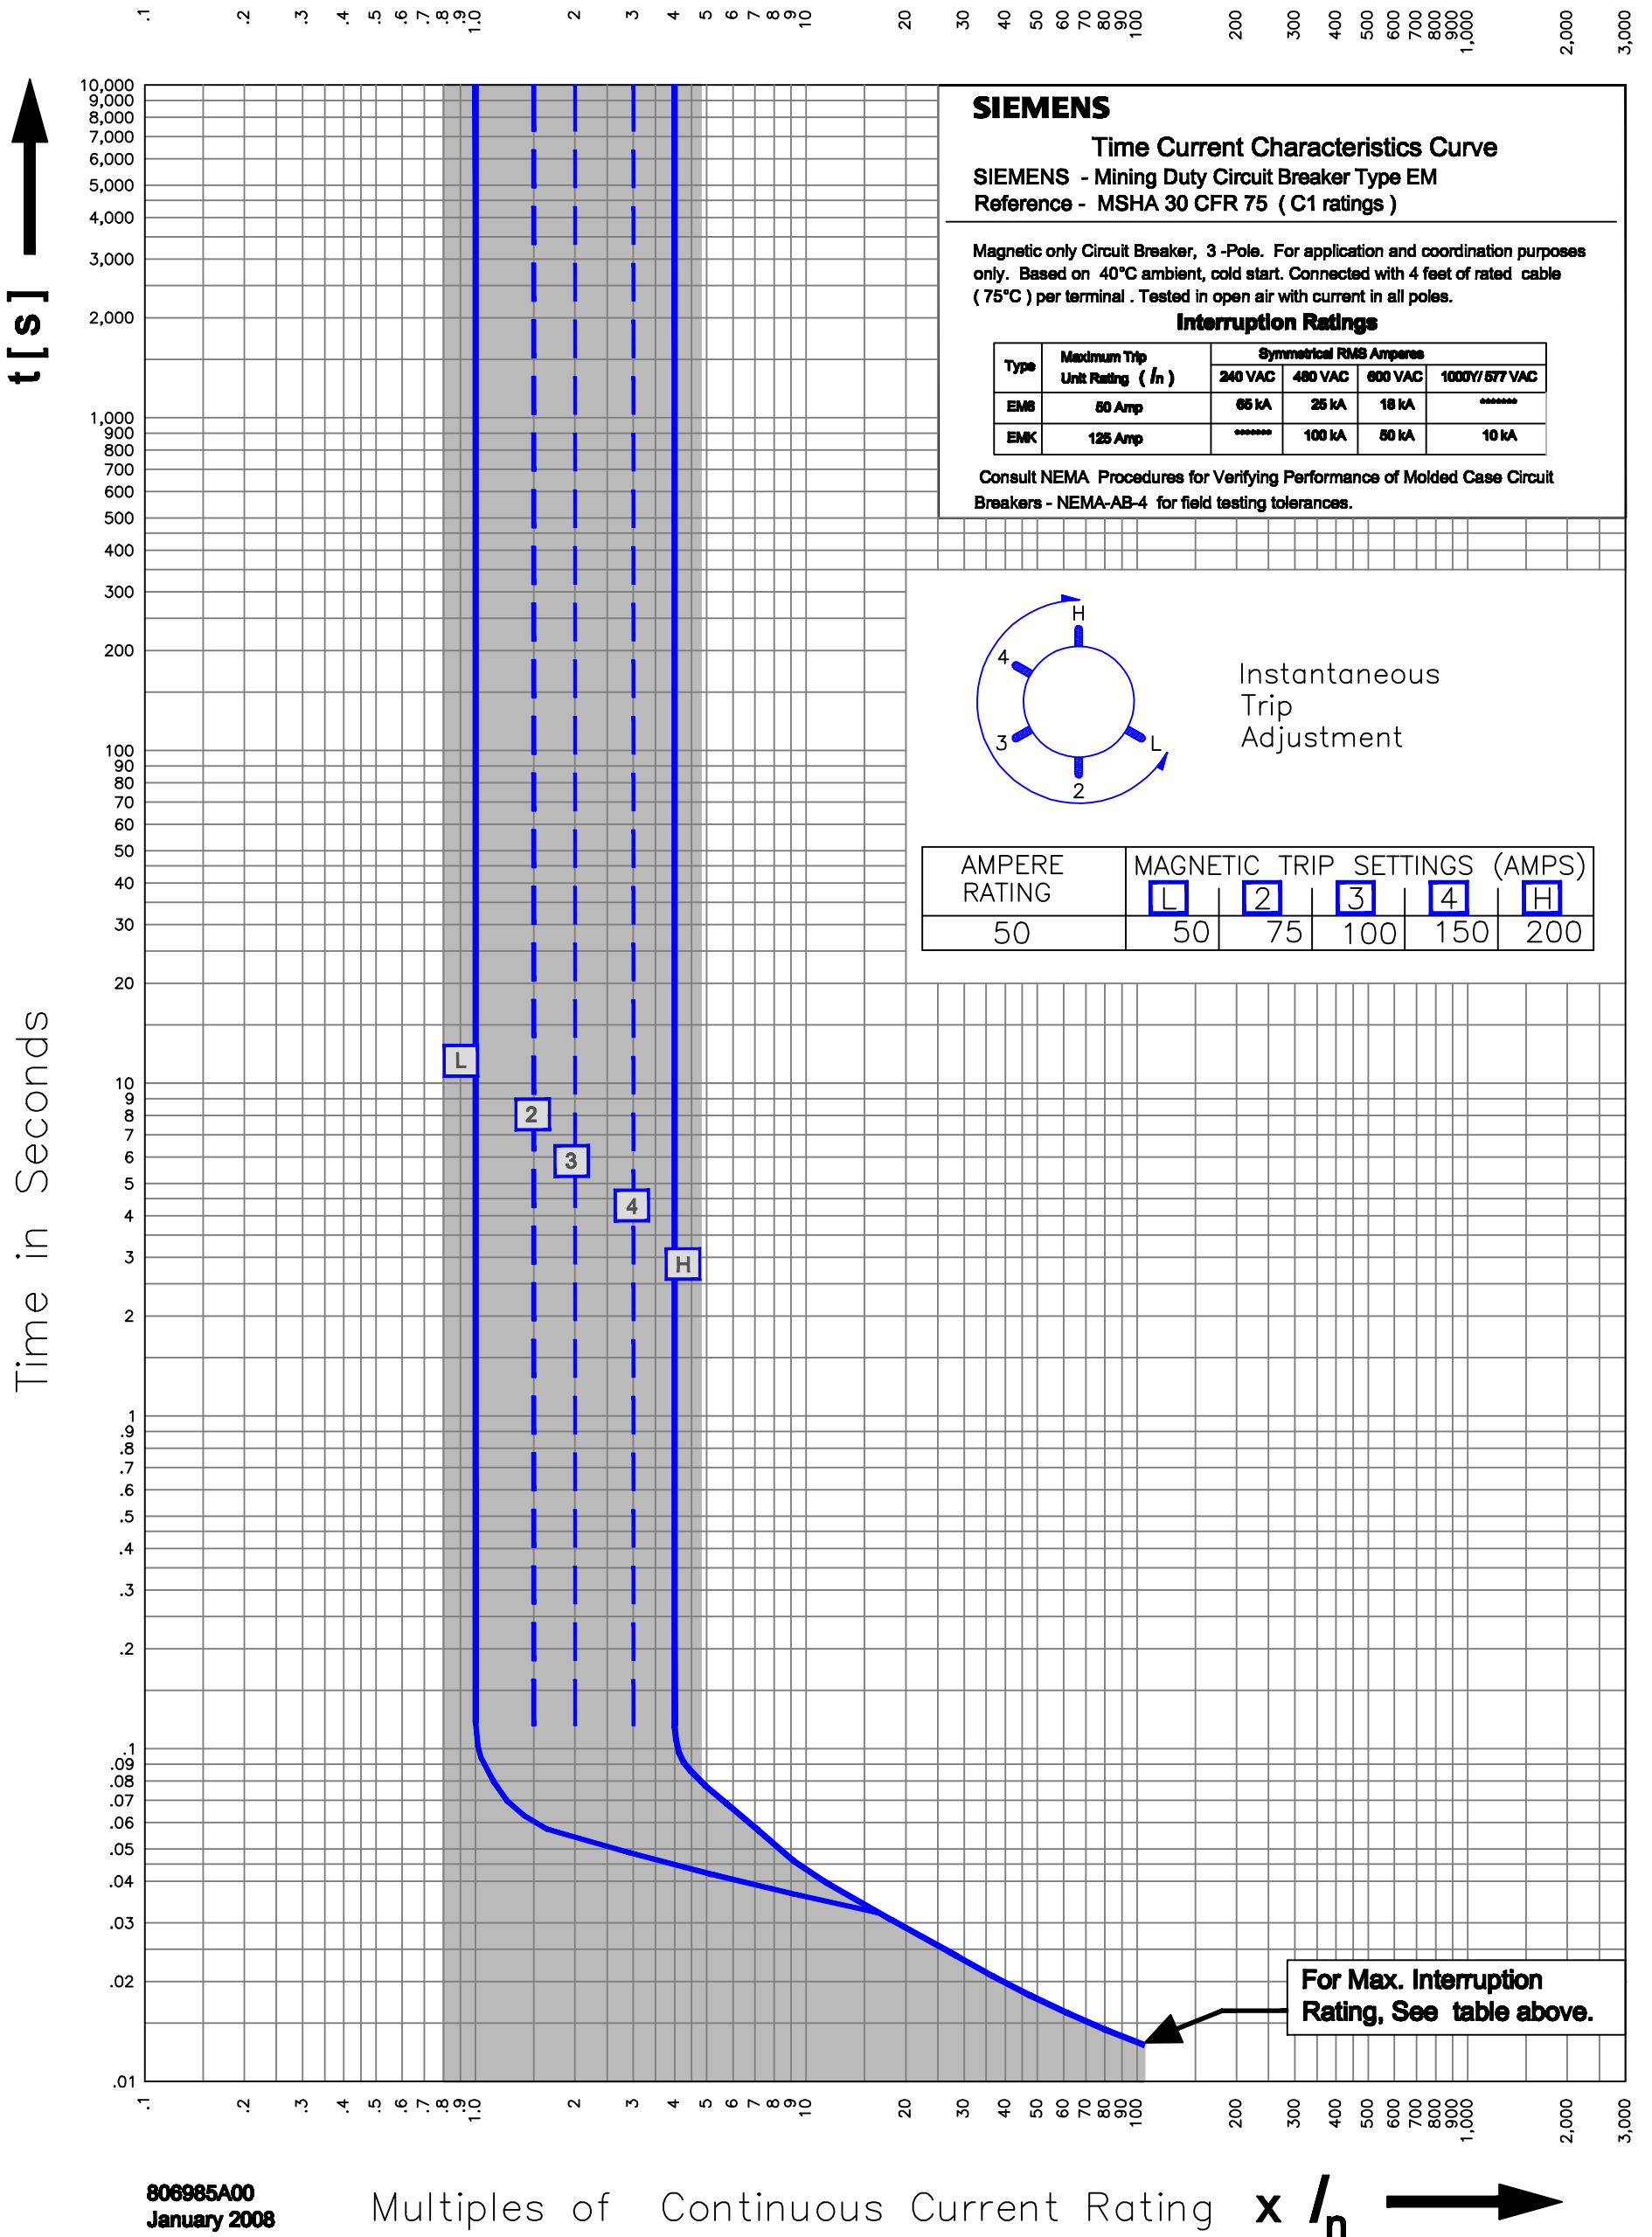

Mining Duty Mag only Type EM Breaker

50A - MSHA 30 CFR 75 (C1)

806985A00 January 2008

Mining Duty Mag only Type EM Breaker

125A - MSHA 30 CFR 75 (C2)

806985B00 January 2008