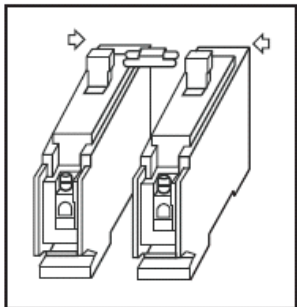

CATALOG NUMBER

ECQTH3

electricCenter
ACCESSORIES

Handle Tie Device

Same As:

- QTH3 ■ BX100HTU
- BX100HT

40783643470642

Package contains 50 devices.

INSTALLATION INSTRUCTIONS

⚠ DANGER

Hazardous Voltage.
Will cause death,
serious injury or substantial
property damage.

Turn off power supplying this
equipment before working inside.

SAFETY INSTRUCTIONS

Note: This instruction outlines the recommended installation procedure.