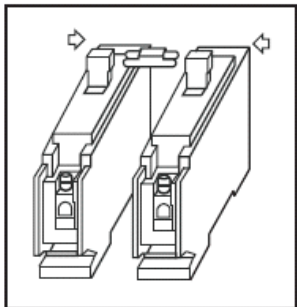

CATALOG NUMBER

ECQTH3

electricCenter
ACCESSORIES

Handle Tie Device

Same As:

- QTH3 ■ BX100HTU
- BX100HT

40783643470642

Package contains 50 devices.

INSTALLATION INSTRUCTIONS

⚠ DANGER

Hazardous Voltage.
Will cause death,
serious injury or substantial
property damage.

Turn off power supplying this
equipment before working inside.

⚠ SAFETY INSTRUCTIONS

Note: This instruction outlines the recommended installation procedure.