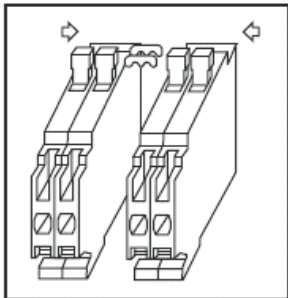

CATALOG NUMBER

ECQTH2

electriCenter
ACCESSORIES

Handle Tie Device

Same As:

- QTH2
- BX150HTU
- BX150HT

Package contains 25 devices.

40783643470635

INSTALLATION INSTRUCTIONS

⚠ DANGER

Hazardous Voltage.
Will cause death,
serious injury or substantial
property damage.

Turn off power supplying this
equipment before working inside.

⚠ SAFETY INSTRUCTIONS

Note: This instruction outlines the recommended installation procedure.

1. Turn both circuit breakers to "OFF" position.
2. Remove circuit breakers from panel, if previously installed.
3. Insert ends of handle tie into handle holes.
4. Install circuit breakers into panel, with handles in the "OFF" position.