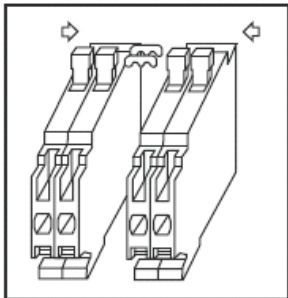

⚠ SAFETY INSTRUCTIONS

Note: This instruction outlines the recommended installation procedure.

1. Turn both circuit breakers to "OFF" position.
2. Remove circuit breakers from panel, if previously installed.
3. Insert ends of handle tie into handle holes.
4. Install circuit breakers into panel, with handles in the "OFF" position.