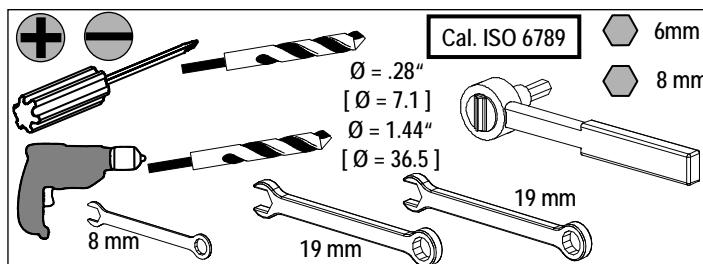

Rear Terminals Conexión posterior Prises arrières

U.S. Cat. No.	Euro Order No.	U.S. Cat. No.	Euro Order No.	U.S. Cat. No.	Euro Order No.
Item: RTLJLR	3VL9400-4RB01	SRTJF3	3VL9400-4RM31	RLLLLF	3VL9460-4RP01
RTLJSR	3VL9400-4RA01	SRTJF4	3VL9400-4RN41	RTLLSF	3VL9460-4RG01
RTLJLF	3VL9400-4RL01	SRTJR3	3VL9400-4RC31	SRTLFF3	3VL9460-4RH31
RTLJSF	3VL9400-4RK01	SRTJR4	3VL9400-4RF41	SRTLFF4	3VL9460-4RH41

For Use With Frame JG, LG
Para Usar Con Caja Base JG, LG

Installation Instructions / Instructivo de Instalación

	Danger	Peligro	Danger!
	Hazardous Voltage Will cause death or serious injury	Tensión peligrosa. Puede causar la muerte o lesiones graves.	Tension dangereuse. Danger de mort ou risque de blessures graves.
	Turn off and lock out all power supplying this device before working on this device. Replace all covers before power supplying this device is turned on.	Desenergice totalmente antes de instalar o darle servicio. Reemplace todas las barreras y cubiertas antes de energizar el interruptor.	Couper l'alimentation de l'appareil et barrer avant de travailler. Remplacez tous les couverts avant que l'alimentation de pouvoir soit alimentée.

Use only with Siemens certified Components.
Utilizar únicamente con componentes certificados de Siemens.
A utiliser uniquement avec les composants certifiés Siemens.

NOTE - These instructions do not purport to cover all details or variations in equipment, or to provide for every possible contingency to be met in connection with installation, operation or maintenance. Should further information be desired or should particular problems arise, which are not covered sufficiently for the purchaser's purposes, the matter should be referred to the local Siemens sales office. The contents of this instruction manual shall not become part of or modify any prior or existing agreement, commitment or relationship. The sales contract contains the entire obligation of Siemens. The warranty contained in the contract between the parties is the sole warranty of Siemens. Any statements contained herein do not create new warranties or modify the existing warranty.

Trademarks - Unless otherwise noted, all names identified by ® are registered trademarks of Siemens AG or Siemens Industry, Inc. The remaining trademarks in this publication may be trademarks whose use by third parties for their own purposes could violate the rights of the owner.