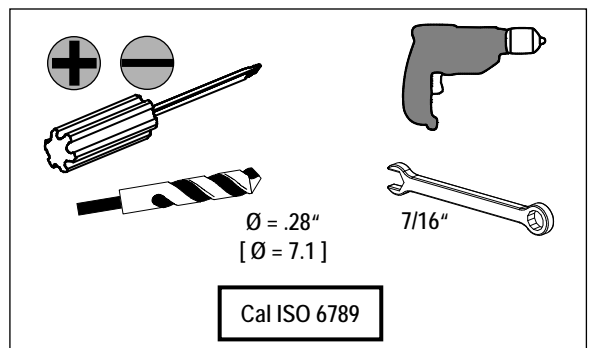

Use only with Siemens certified Components.
Utilizar únicamente con componentes certificados de Siemens.
A utiliser uniquement avec les composants certifiés Siemens.

NOTE - These instructions do not purport to cover all details or variations in equipment, or to provide for every possible contingency to be met in connection with installation, operation or maintenance. Should further information be desired or should particular problems arise, which are not covered sufficiently for the purchaser's purposes, the matter should be referred to the local Siemens sales office. The contents of this instruction manual shall not become part of or modify any prior or existing agreement, commitment or relationship. The sales contract contains the entire obligation of Siemens. The warranty contained in the contract between the parties is the sole warranty of Siemens. Any statements contained herein do not create new warranties or modify the existing warranty.

Trademarks - Unless otherwise noted, all names identified by © are registered trademarks of Siemens AG or Siemens Industry, Inc. The remaining trademarks in this publication may be trademarks whose use by third parties for their own purposes could violate the rights of the owner.