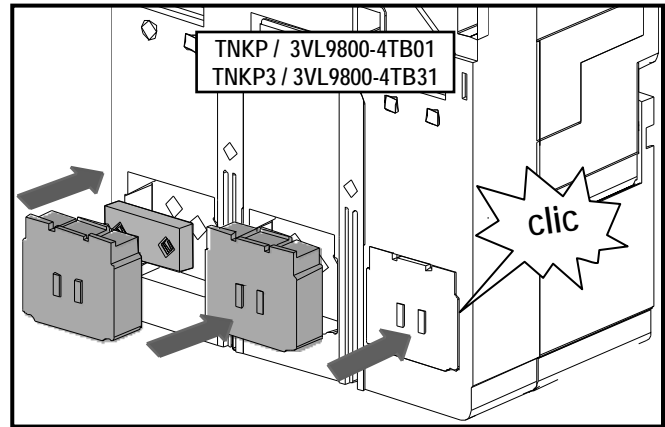

1

2

3

Accessory
[Accesorio]

4

Accessory
[Accesorio]

U.S. Cat. No.

4 X 1/4 X 4.0"
MSKP4 - (2 + 3 + 4 Pole Polos)
3VL98008SB41

Euro Order No.

4 X M6 X 100mm
3VL98008SA40 - (2 + 3 + 4 Pole Polos)

5

Danger

Hazardous Voltage.

Will cause death or serious injury.

Turn off and lock out all power supplying this device before working on this device.