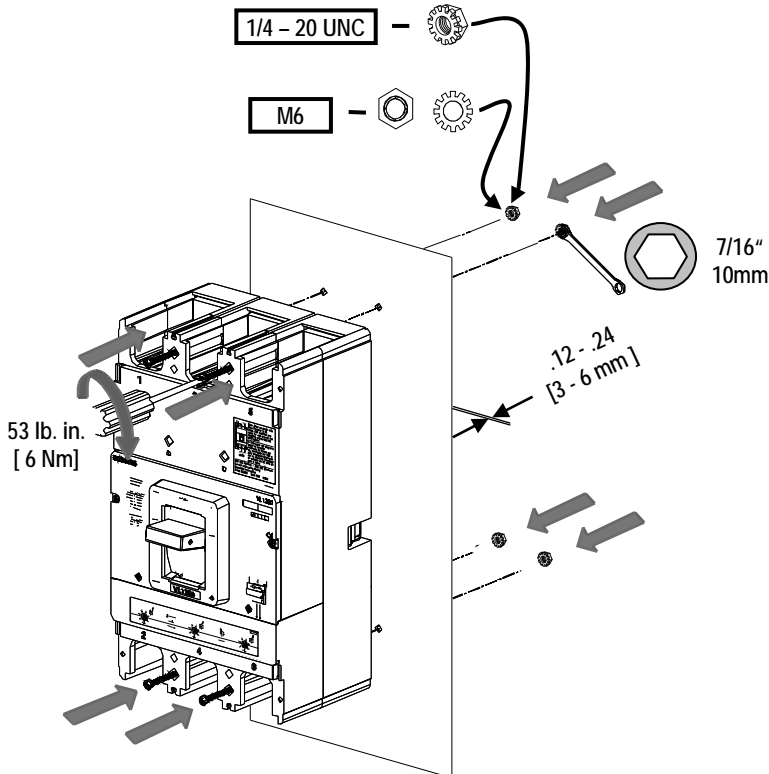

1

2

3

Accessory
[Accesorio]

4

Accessory
[Accesorio]

U.S. Cat. No.

4 X 1/4 X 4.0"
MSKP4 - (2 + 3 + 4 Pole Polos)
3VL98008SB41

Euro Order No.

4 X M6 X 100mm
3VL98008SA40 - (2 + 3 + 4 Pole Polos)

5

Danger

Hazardous Voltage.

Will cause death or serious injury.

Turn off and lock out all power supplying this device before working on this device.