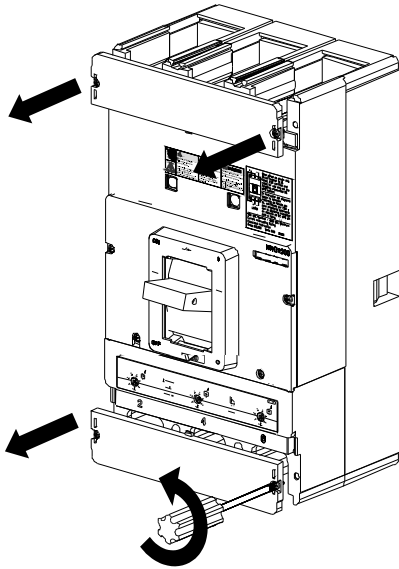

1

2

3

Accessory
[Accesorio]

4

Accessory
[Accesorio]

U.S. Cat. No.

4 X 1/4 X 4.0"
MSKP4 - (2 + 3 + 4 Pole Polos)
3VL98008SB41

Euro Order No.

4 X M6 X 100mm
3VL98008SA40 - (2 + 3 + 4 Pole Polos)

5

Danger

Hazardous Voltage.

Will cause death or serious injury.

Turn off and lock out all power supplying this device before working on this device.