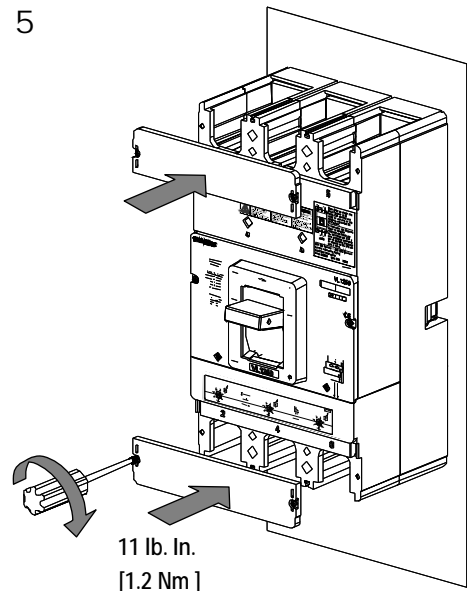

1

2

3

Accessory
[Accesorio]

4

Accessory
[Accesorio]

U.S. Cat. No.

4 X 1/4 X 4.0"
MSKP4 - (2 + 3 + 4 Pole Polos)
3VL98008SB41

Euro Order No.

4 X M6 X 100mm
3VL98008SA40 - (2 + 3 + 4 Pole Polos)

5

Danger

Hazardous Voltage.

Will cause death or serious injury.

Turn off and lock out all power supplying this device before working on this device.