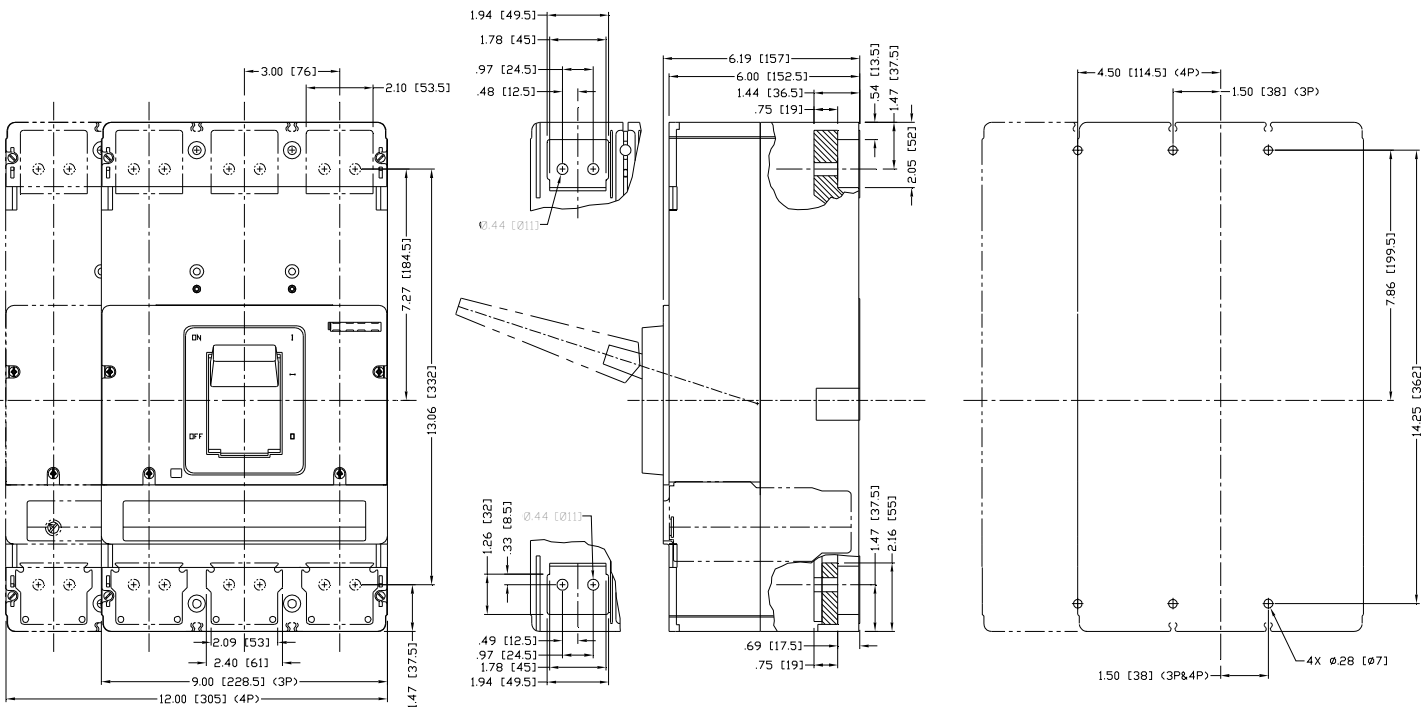

Accessory [Accesorio]

LMAP1600 / 3VL9800-4EB01

Accessory [Accesorio]

MBPG1600
3VL9800-4TU31

For Support in Europe refer to :

Bestell-Nr. / Order No.: 3ZX1012-0VL22-0AA3

Internet: www.siemens.de/lowvoltage/technical-assistance