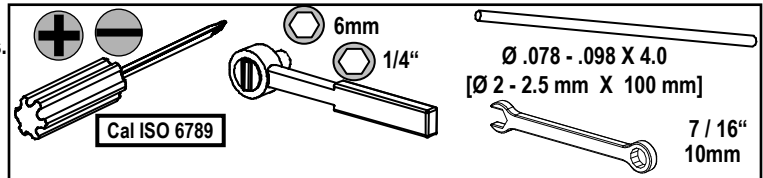

Thermal Magnetic Trip Unit Disparador por sobreintensidad magnetotérmico Déclencheur magnétothermique

	U.S. Cat. No.	Euro Order No.
Item:	CNT2B ___	3VL97 ___ - 7KN28
	CNT3B ___	3VL97 ___ - 7KN38
	CPT3B ___	3VL98 ___ - 7KN38

For Use With Frame NG, PG
Para Usar Con Caja Base NG, PG

Installation Instructions / Instructivo de Instalación

Danger	Peligro	Danger!
Hazardous Voltage Will cause death or serious injury Turn off and lock out all power supplying this device before working on this device. Replace all covers before power supplying this device is turned on.	Tensión peligrosa. Puede causar la muerte o lesiones graves. Desenergice totalmente antes de instalar o darle servicio. Reemplace todas las barreras y cubiertas antes de energizar el interruptor.	Tension dangereuse. Danger of mort ou risque de blessures graves. Couper l'alimentation de l'appareil et barrer avant de travailler. Remplacez tous les couverts avant que l'alprovisionnement de pouvoir soit alimenté.

Use only with Siemens certified Components.
Utilizar únicamente con componentes certificados de Siemens.
A utiliser uniquement avec les composants certifiés Siemens.

NOTE - These instructions do not purport to cover all details or variations in equipment, or to provide for every possible contingency to be met in connection with installation, operation or maintenance. Should further information be desired or should particular problems arise, which are not covered sufficiently for the purchaser's purposes, the matter should be referred to the local Siemens sales office. The contents of this instruction manual shall not become part of or modify any prior or existing agreement, commitment or relationship. The sales contract contains the entire obligation of Siemens. The warranty contained in the contract between the parties is the sole warranty of Siemens. Any statements contained herein do not create new warranties or modify the existing warranty.

Trademarks - Unless otherwise noted, all names identified by ® are registered trademarks of Siemens AG or Siemens Industry, Inc. The remaining trademarks in this publication may be trademarks whose use by third parties for their own purposes could violate the rights of the owner.

3 Pole / Polos

CNT3B800	3VL9780-7KN38
CNT3B900	3VL9790-7KN38
CNT3B100	3VL9710-7KN38
CNT3B120	3VL9712-7KN38
CPT3B120	3VL9812-7KN38
CPT3B140	3VL9814-7KN38
CPT3B160	3VL9816-7KN38

2 Pole / Polos

CNT2B800	3VL9780-7KN28
CNT2B900	3VL9790-7KN28
CNT2B100	3VL9710-7KN28
CNT2B120	3VL9712-7KN28