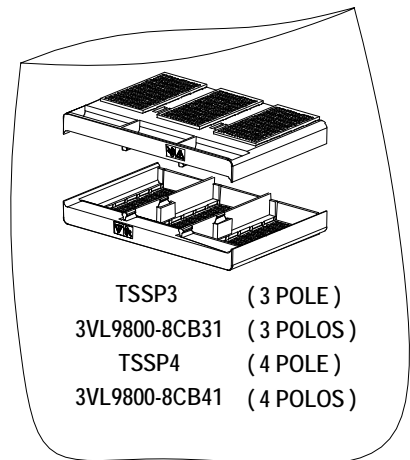

NOTE - These instructions do not purport to cover all details or variations in equipment, or to provide for every possible contingency to be met in connection with installation, operation or maintenance.

Should further information be desired or should particular problems arise, which are not covered sufficiently for the purchaser's purposes, the matter should be referred to the local Siemens sales office. The contents of this instruction manual shall not become part of or modify any prior or existing agreement, commitment or relationship. The sales contract contains the entire obligation of Siemens. The warranty contained in the contract between the parties is the sole warranty of Siemens. Any statements contained herein do not create new warranties or modify the existing warranty.

Trademarks - Unless otherwise noted, all names identified by ® are registered trademarks of Siemens AG or Siemens Industry, Inc. The remaining trademarks in this publication may be trademarks whose use by third parties for their own purposes could violate the rights of the owner.