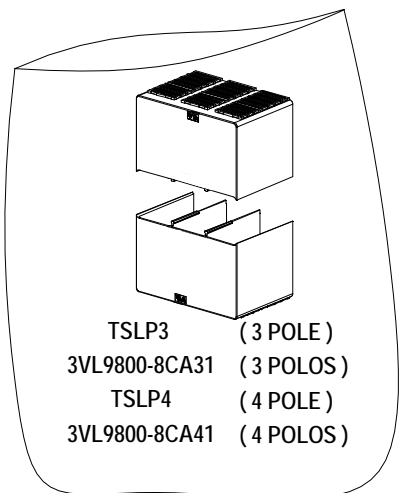

NOTE - These instructions do not purport to cover all details or variations in equipment, or to provide for every possible contingency to be met in connection with installation, operation or maintenance.

Should further information be desired or should particular problems arise, which are not covered sufficiently for the purchaser's purposes, the matter should be referred to the local Siemens sales office. The contents of this instruction manual shall not become part of or modify any prior or existing agreement, commitment or relationship. The sales contract contains the entire obligation of Siemens. The warranty contained in the contract between the parties is the sole warranty of Siemens. Any statements contained herein do not create new warranties or modify the existing warranty.

Trademarks - Unless otherwise noted, all names identified by ® are registered trademarks of Siemens AG or Siemens Industry, Inc. The remaining trademarks in this publication may be trademarks whose use by third parties for their own purposes could violate the rights of the owner.