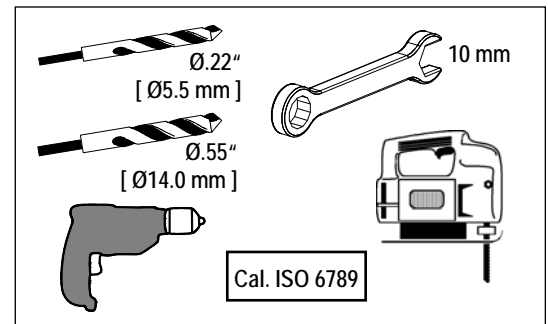

Use only with Siemens certified Components.

Utilizar únicamente con componentes certificados de Siemens.

A utiliser uniquement avec les composants certifiés Siemens.

NOTE - These instructions do not purport to cover all details or variations in equipment, or to provide for every possible contingency to be met in connection with installation, operation or maintenance. Should further information be desired or should particular problems arise, which are not covered sufficiently for the purchaser's purposes, the matter should be referred to the local Siemens sales office. The contents of this instruction manual shall not become part of or modify any prior or existing agreement, commitment or relationship. The sales contract contains the entire obligation of Siemens. The warranty contained in the contract between the parties is the sole warranty of Siemens. Any statements contained herein do not create new warranties or modify the existing warranty.

Trademarks - Unless otherwise noted, all names identified by ® are registered trademarks of Siemens AG or Siemens Industry, Inc. The remaining trademarks in this publication may be trademarks whose use by third parties for their own purposes could violate the rights of the owner.

Operator

[Marco de Protección Para Puertas]