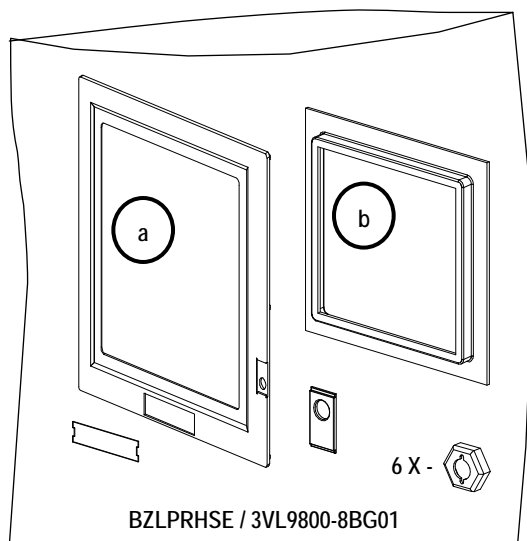

Use only with Siemens certified Components.

Utilizar únicamente con componentes certificados de Siemens.

A utiliser uniquement avec les composants certifiés Siemens.

NOTE - These instructions do not purport to cover all details or variations in equipment, or to provide for every possible contingency to be met in connection with installation, operation or maintenance. Should further information be desired or should particular problems arise, which are not covered sufficiently for the purchaser's purposes, the matter should be referred to the local Siemens sales office. The contents of this instruction manual shall not become part of or modify any prior or existing agreement, commitment or relationship. The sales contract contains the entire obligation of Siemens. The warranty contained in the contract between the parties is the sole warranty of Siemens. Any statements contained herein do not create new warranties or modify the existing warranty.

Trademarks - Unless otherwise noted, all names identified by ® are registered trademarks of Siemens AG or Siemens Industry, Inc. The remaining trademarks in this publication may be trademarks whose use by third parties for their own purposes could violate the rights of the owner.

Operator

[Marco de Protección Para Puertas]