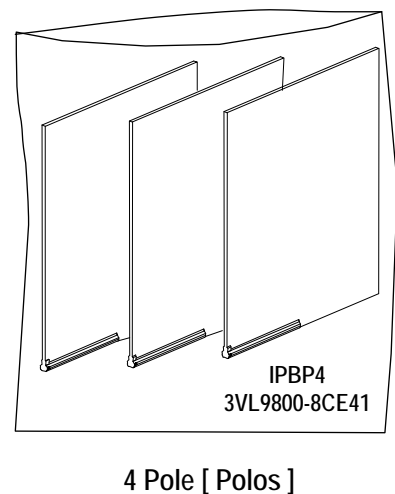

NOTE - These instructions do not purport to cover all details or variations in equipment, or to provide for every possible contingency to be met in connection with installation, operation or maintenance. Should further information be desired or should particular problems arise, which are not covered sufficiently for the purchaser's purposes, the matter should be referred to the local Siemens sales office. The contents of this instruction manual shall not become part of or modify any prior or existing agreement, commitment or relationship. The sales contract contains the entire obligation of Siemens. The warranty contained in the contract between the parties is the sole warranty of Siemens. Any statements contained herein do not create new warranties or modify the existing warranty.

Trademarks - Unless otherwise noted, all names identified by ® are registered trademarks of Siemens AG or Siemens Industry, Inc. The remaining trademarks in this publication may be trademarks whose use by third parties for their own purposes could violate the rights of the owner.