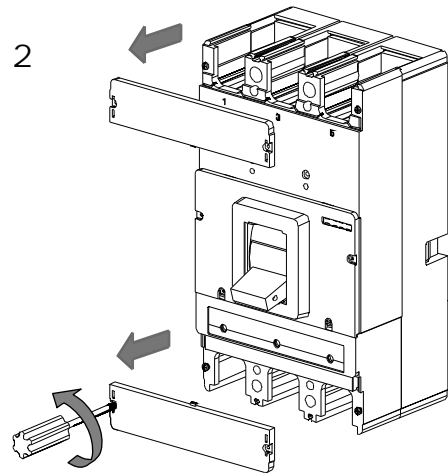

For Support in Europe refer to :

Bestell-Nr. / Order No.: 3ZX1012-OVL68-6AA6

Internet: www.siemens.de/lowvoltage/technical-assistance

GWA 4NEB 179 6888 -10 DS 03

Technical Support:

Toll Free: 1-800-241-4453

Internet: www.usa.siemens.com/powerdistribution

Subject to change without prior notice
Siemens Industry, Inc. , Norcross, GA 30092 U.S.A.