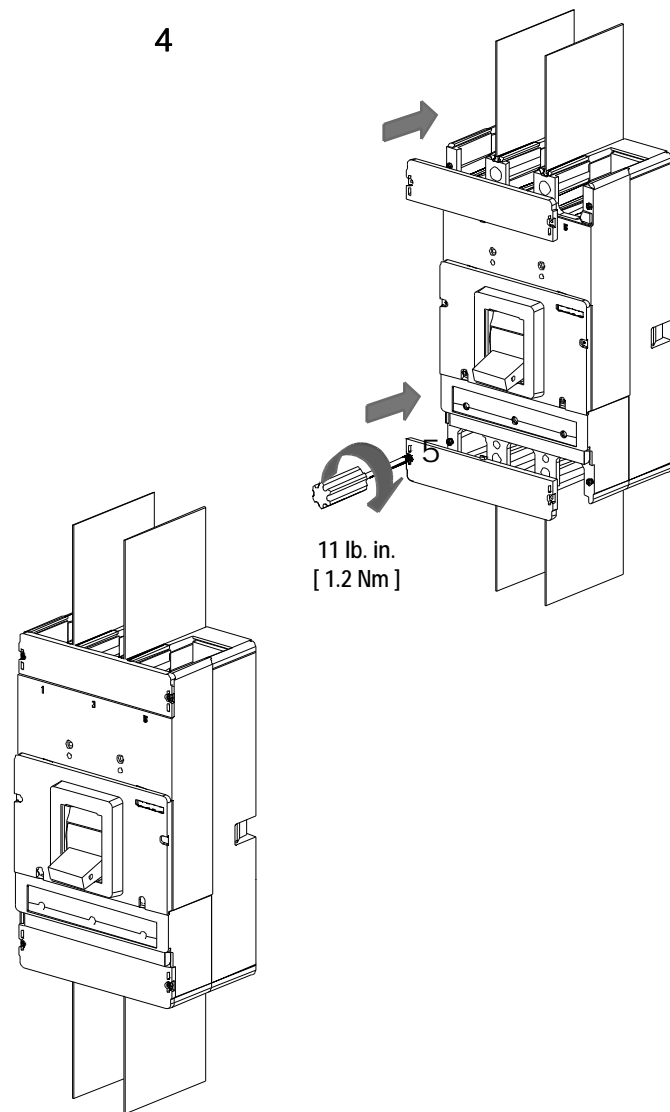

For Support in Europe refer to :

Bestell-Nr. / Order No.: 3ZX1012-OVL68-6AA6

Internet: www.siemens.de/lowvoltage/technical-assistance

GWA 4NEB 179 6888 -10 DS 03

Technical Support:

Toll Free: 1-800-241-4453

Internet: www.usa.siemens.com/powerdistribution

Subject to change without prior notice
Siemens Industry, Inc. , Norcross, GA 30092 U.S.A.