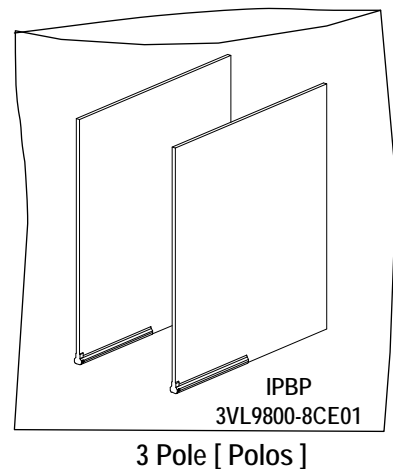

NOTE - These instructions do not purport to cover all details or variations in equipment, or to provide for every possible contingency to be met in connection with installation, operation or maintenance. Should further information be desired or should particular problems arise, which are not covered sufficiently for the purchaser's purposes, the matter should be referred to the local Siemens sales office. The contents of this instruction manual shall not become part of or modify any prior or existing agreement, commitment or relationship. The sales contract contains the entire obligation of Siemens. The warranty contained in the contract between the parties is the sole warranty of Siemens. Any statements contained herein do not create new warranties or modify the existing warranty.

Trademarks - Unless otherwise noted, all names identified by ® are registered trademarks of Siemens AG or Siemens Industry, Inc. The remaining trademarks in this publication may be trademarks whose use by third parties for their own purposes could violate the rights of the owner.