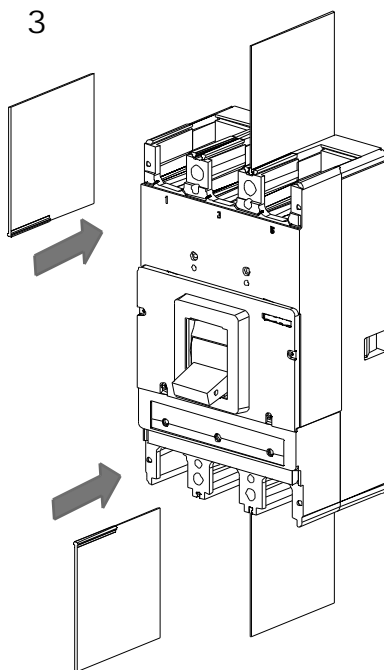

For Support in Europe refer to :

Bestell-Nr. / Order No.: 3ZX1012-OVL68-6AA6

Internet: www.siemens.de/lowvoltage/technical-assistance

GWA 4NEB 179 6888 -10 DS 03

Technical Support:

Toll Free: 1-800-241-4453

Internet: www.usa.siemens.com/powerdistribution

Subject to change without prior notice
Siemens Industry, Inc. , Norcross, GA 30092 U.S.A.