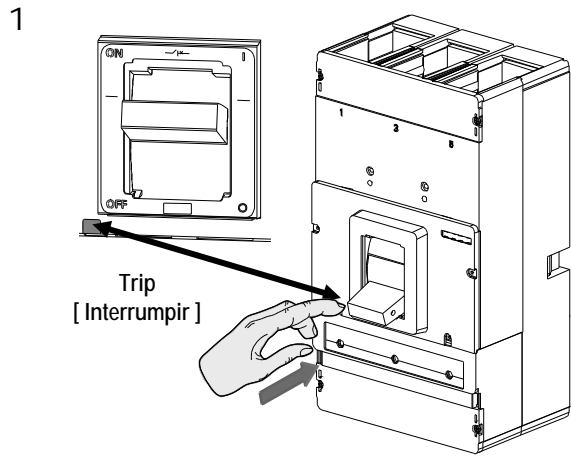

For Support in Europe refer to :

Bestell-Nr. / Order No.: 3ZX1012-OVL68-6AA6

Internet: www.siemens.de/lowvoltage/technical-assistance

GWA 4NEB 179 6888 -10 DS 03

Technical Support:

Toll Free: 1-800-241-4453

Internet: www.usa.siemens.com/powerdistribution

Subject to change without prior notice
Siemens Industry, Inc. , Norcross, GA 30092 U.S.A.