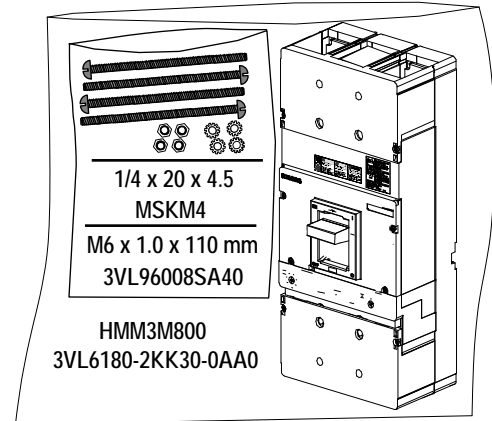

Installation Instructions / Instructivo de Instalación

	Danger	Peligro	Danger
	Hazardous Voltage. Will cause death or serious injury. Turn off and lock out all power supplying this device before working on this device. Replace all covers before power supplying this device is turned on.	Tensión peligrosa. Puede causar la muerte o lesiones graves. Desenergice totalmente antes de instalar o darle servicio. Reemplace todas las barreras y cubiertas antes de energizar el interruptor.	Tension dangereuse. Danger de mort ou risque de blessures graves. Couper l'alimentation de l'appareil et barrer avant de travailler. Remplacez tous les couverts avant que l'alimentation de pouvoir soit alimenté.

Use only with Siemens certified Components.
Utilizar únicamente con componentes certificados de Siemens.
A utiliser uniquement avec les composants certifiés Siemens.

NOTE - These instructions do not purport to cover all details or variations in equipment, or to provide for every possible contingency to be met in connection with installation, operation or maintenance. Should further information be desired or should particular problems arise, which are not covered sufficiently for the purchaser's purposes, the matter should be referred to the local Siemens sales office. The contents of this instruction manual shall not become part of or modify any prior or existing agreement, commitment or relationship. The sales contract contains the entire obligation of Siemens. The warranty contained in the contract between the parties is the sole warranty of Siemens. Any statements contained herein do not create new warranties or modify the existing warranty.