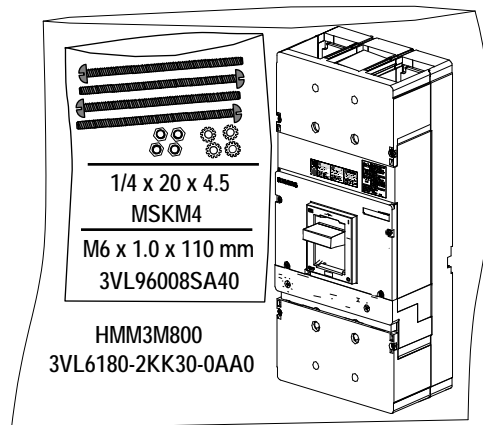

Installation Instructions / Instructivo de Instalación

	Danger	Peligro	Danger
	Hazardous Voltage. Will cause death or serious injury. Turn off and lock out all power supplying this device before working on this device. Replace all covers before power supplying this device is turned on.	Tensión peligrosa. Puede causar la muerte o lesiones graves. Desenergice totalmente antes de instalar o darle servicio. Reemplace todas las barreras y cubiertas antes de energizar el interruptor.	Tension dangereuse. Danger de mort ou risque de blessures graves. Couper l'alimentation de l'appareil et barrer avant de travailler. Remplacez tous les couverts avant que l'alimentation de pouvoir soit alimenté.

Use only with Siemens certified Components.
Utilizar únicamente con componentes certificados de Siemens.
A utiliser uniquement avec les composants certifiés Siemens.

NOTE - These instructions do not purport to cover all details or variations in equipment, or to provide for every possible contingency to be met in connection with installation, operation or maintenance. Should further information be desired or should particular problems arise, which are not covered sufficiently for the purchaser's purposes, the matter should be referred to the local Siemens sales office. The contents of this instruction manual shall not become part of or modify any prior or existing agreement, commitment or relationship. The sales contract contains the entire obligation of Siemens. The warranty contained in the contract between the parties is the sole warranty of Siemens. Any statements contained herein do not create new warranties or modify the existing warranty.