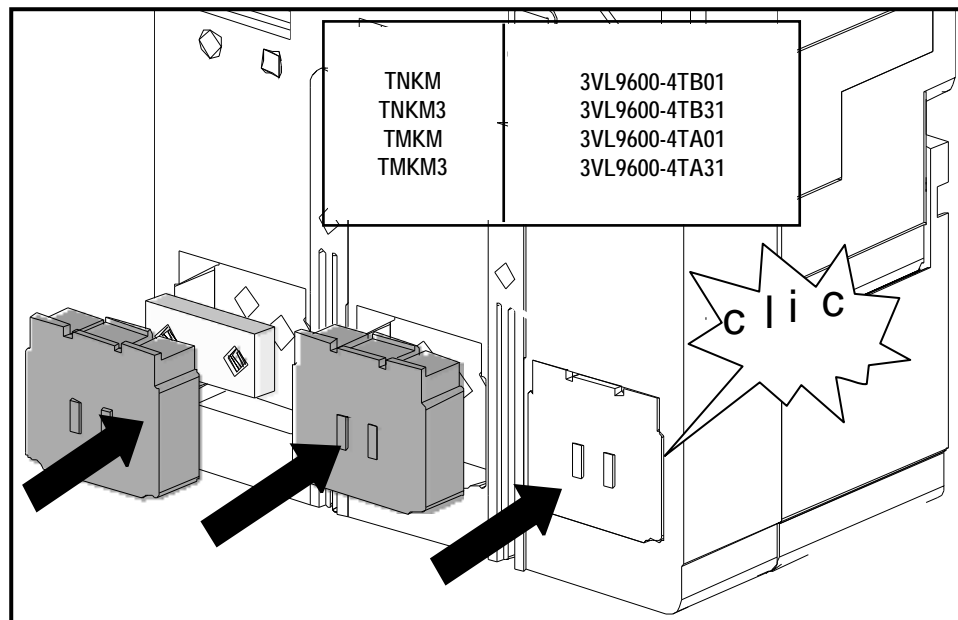

3

Accessory
[Accesorio]