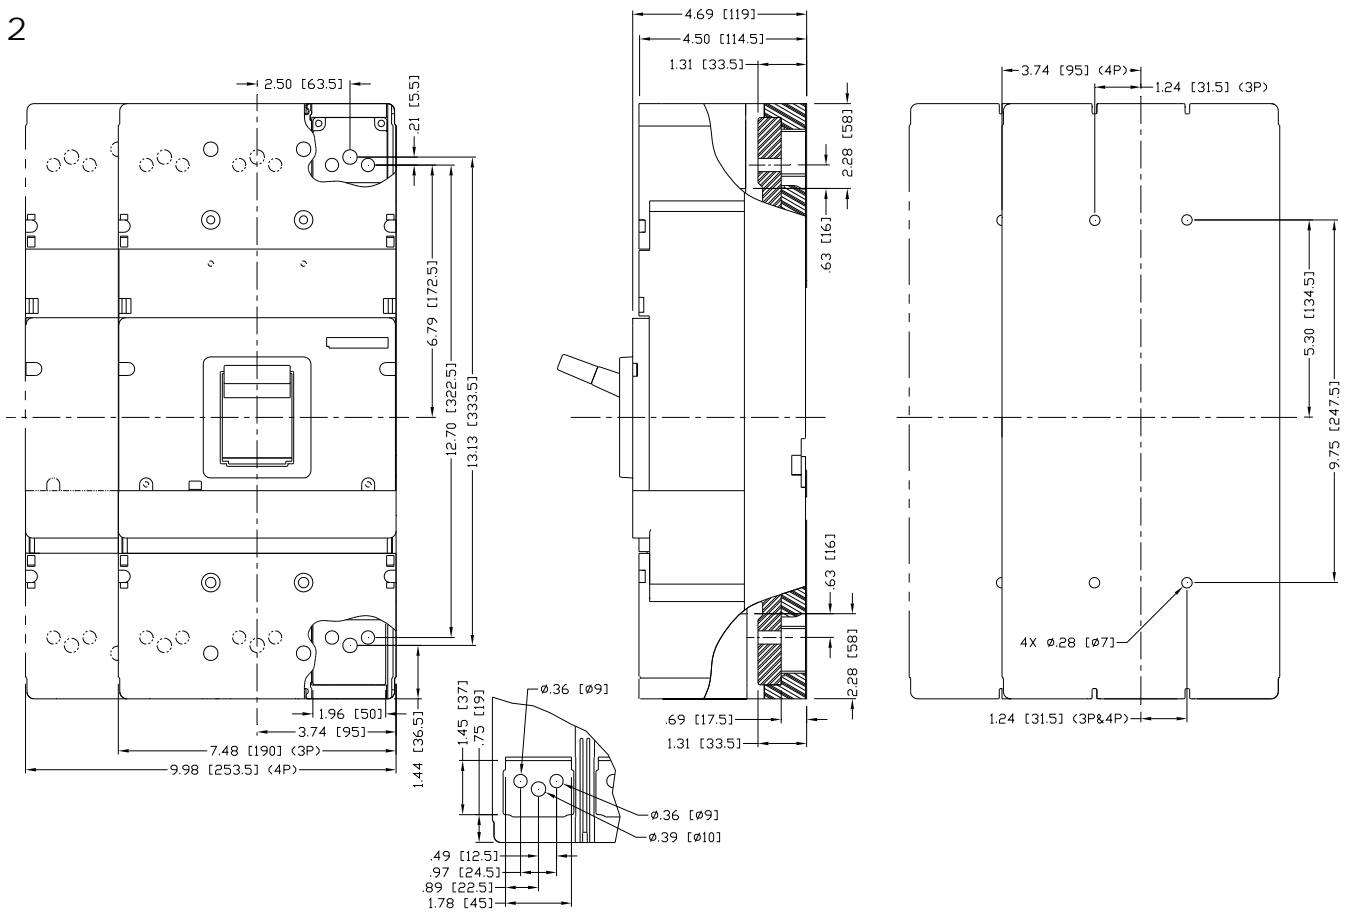

2

3

Accessory
[Accesorio]