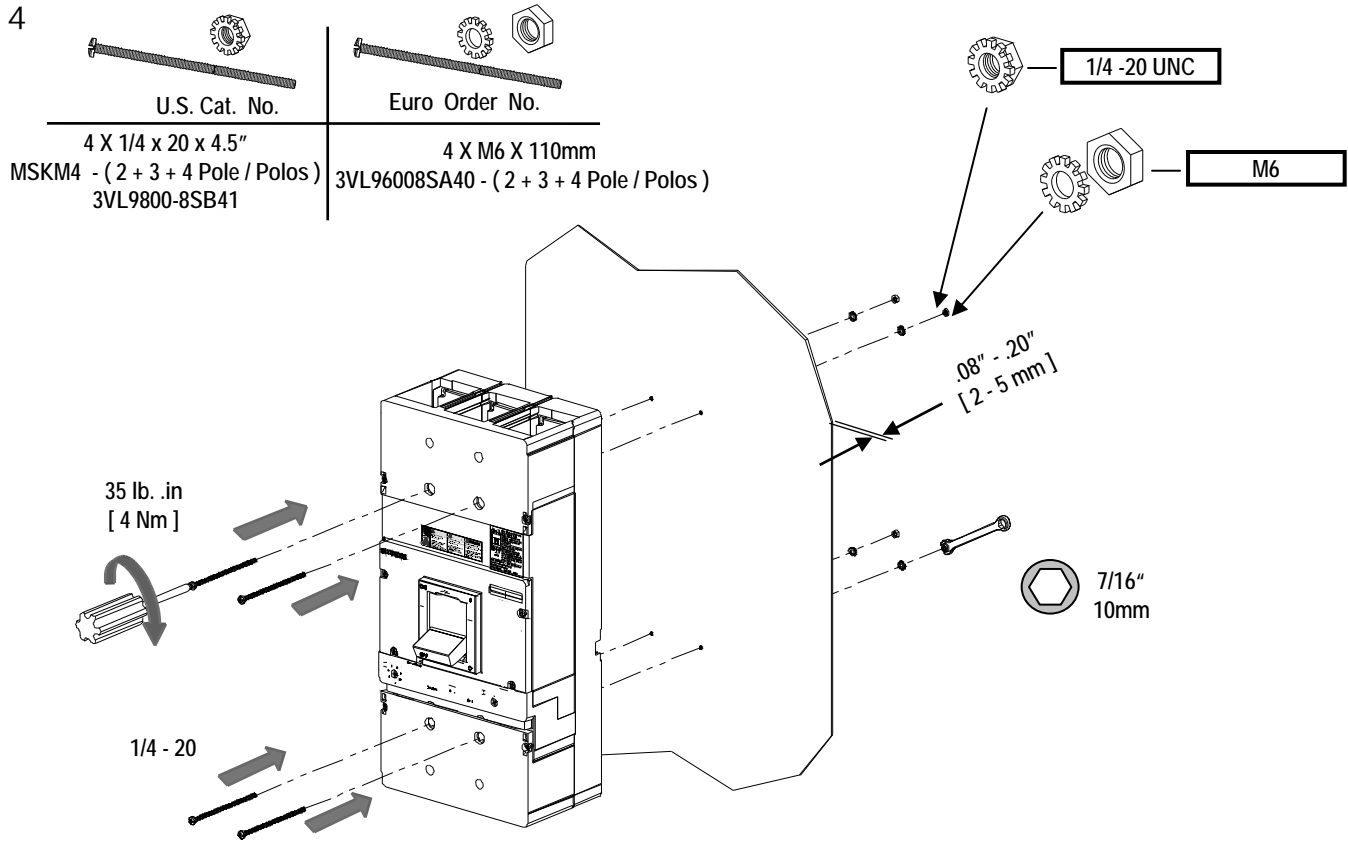

MG
[EX: HMM3M800
] [3VL6180-2KK30-0AA0]

VL Motor Circuit Protector (MCP)		
Motor Full Load Amps	Trip Switch Setting (A)	Catalog Number [Euro Order No]
250 - 361	3250	HMM3M800 [3VL6180-2KK30-0AA0] 800 Amp
292 - 422	3800	
335 - 483	4350	
385 - 556	5000	
442 - 638	5740	
500 - 722	6500	