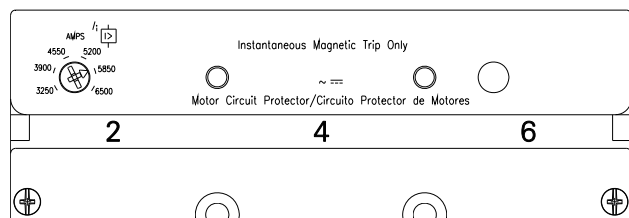

MG
[EX: HMM3M800
] [3VL6180-2KK30-0AA0]

VL Motor Circuit Protector (MCP)		
Motor Full Load Amps	Trip Switch Setting (A)	Catalog Number [Euro Order No]
250 - 361	3250	HMM3M800 [3VL6180-2KK30-0AA0] 800 Amp
292 - 422	3800	
335 - 483	4350	
385 - 556	5000	
442 - 638	5740	
500 - 722	6500	