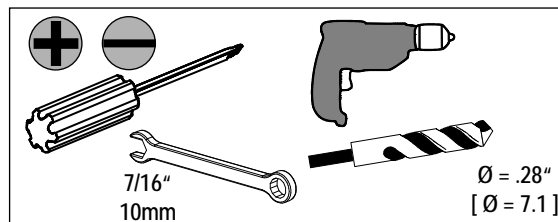

Installation Instructions / Instructivo de Instalación

	Danger	Peligro	Danger
	Hazardous Voltage. Will cause death or serious injury. Turn off and lock out all power supplying this device before working on this device. Replace all covers before power supplying this device is turned on.	Tensión peligrosa. Puede causar la muerte o lesiones graves. Desenergice totalmente antes de instalar o darle servicio. Reemplace todas las barreras y cubiertas antes de energizar el interruptor.	Tension dangereuse. Danger de mort ou risque de blessures graves. Couper l'alimentation de l'appareil et barrer avant de travailler. Remplacez tous les couverts avant que l'alimentation de pouvoir soit alimenté.

Use only with Siemens certified Components.
Utilizar únicamente con componentes certificados de Siemens.
A utiliser uniquement avec les composants certifiés Siemens.

NOTE - These instructions do not purport to cover all details or variations in equipment, or to provide for every possible contingency to be met in connection with installation, operation or maintenance. Should further information be desired or should particular problems arise, which are not covered sufficiently for the purchaser's purposes, the matter should be referred to the local Siemens sales office. The contents of this instruction manual shall not become part of or modify any prior or existing agreement, commitment or relationship. The sales contract contains the entire obligation of Siemens. The warranty contained in the contract between the parties is the sole warranty of Siemens. Any statements contained herein do not create new warranties or modify the existing warranty.

Trademarks - Unless otherwise noted, all names identified by © are registered trademarks of Siemens AG or Siemens Industry, Inc. The remaining trademarks in this publication may be trademarks whose use by third parties for their own purposes could violate the rights of the owner.