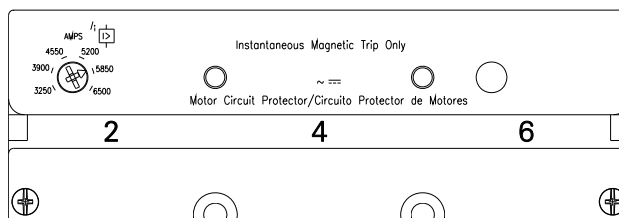

MG
[EX: HMM3M800
[3VL6180-2KK30-0AA0]

VL Motor Circuit Protector (MCP)			
Motor Full Load Amps		Trip Switch Setting (A)	Catalog Number [Euro Order No]
250	-	361	HMM3M800 [3VL6180-2KK30-0AA0] 800 Amp
292	-	422	
335	-	483	
385	-	556	
442	-	638	
500	-	722	
		3250	
		3800	
		4350	
		5000	
		5740	
		6500	