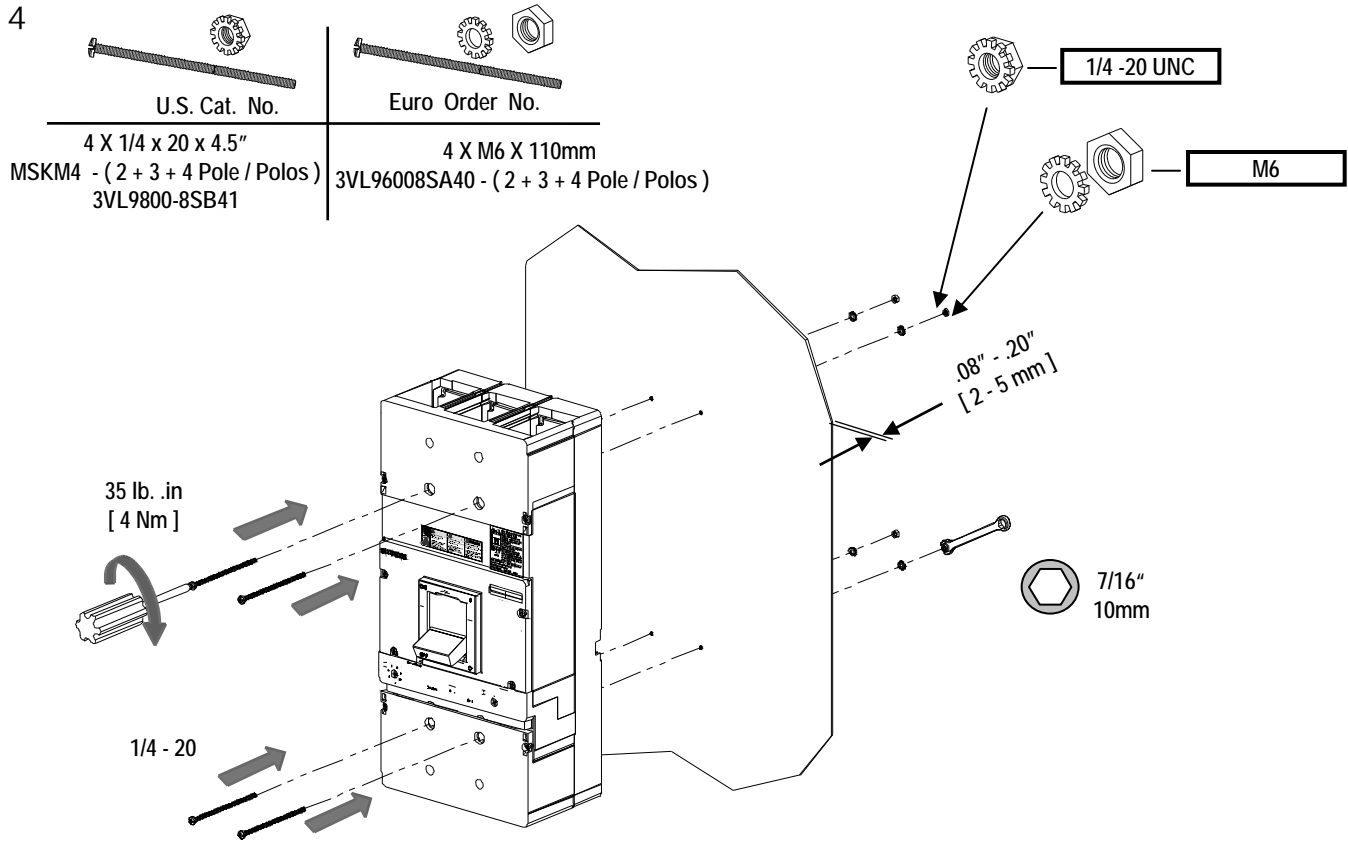

MG
[EX: HMM3M800
[3VL6180-2KK30-0AA0]

VL Motor Circuit Protector (MCP)			
Motor Full Load Amps		Trip Switch Setting (A)	Catalog Number [Euro Order No]
250	-	361	HMM3M800 [3VL6180-2KK30-0AA0] 800 Amp
292	-	422	
335	-	483	
385	-	556	
442	-	638	
500	-	722	
		3250	
		3800	
		4350	
		5000	
		5740	
		6500	