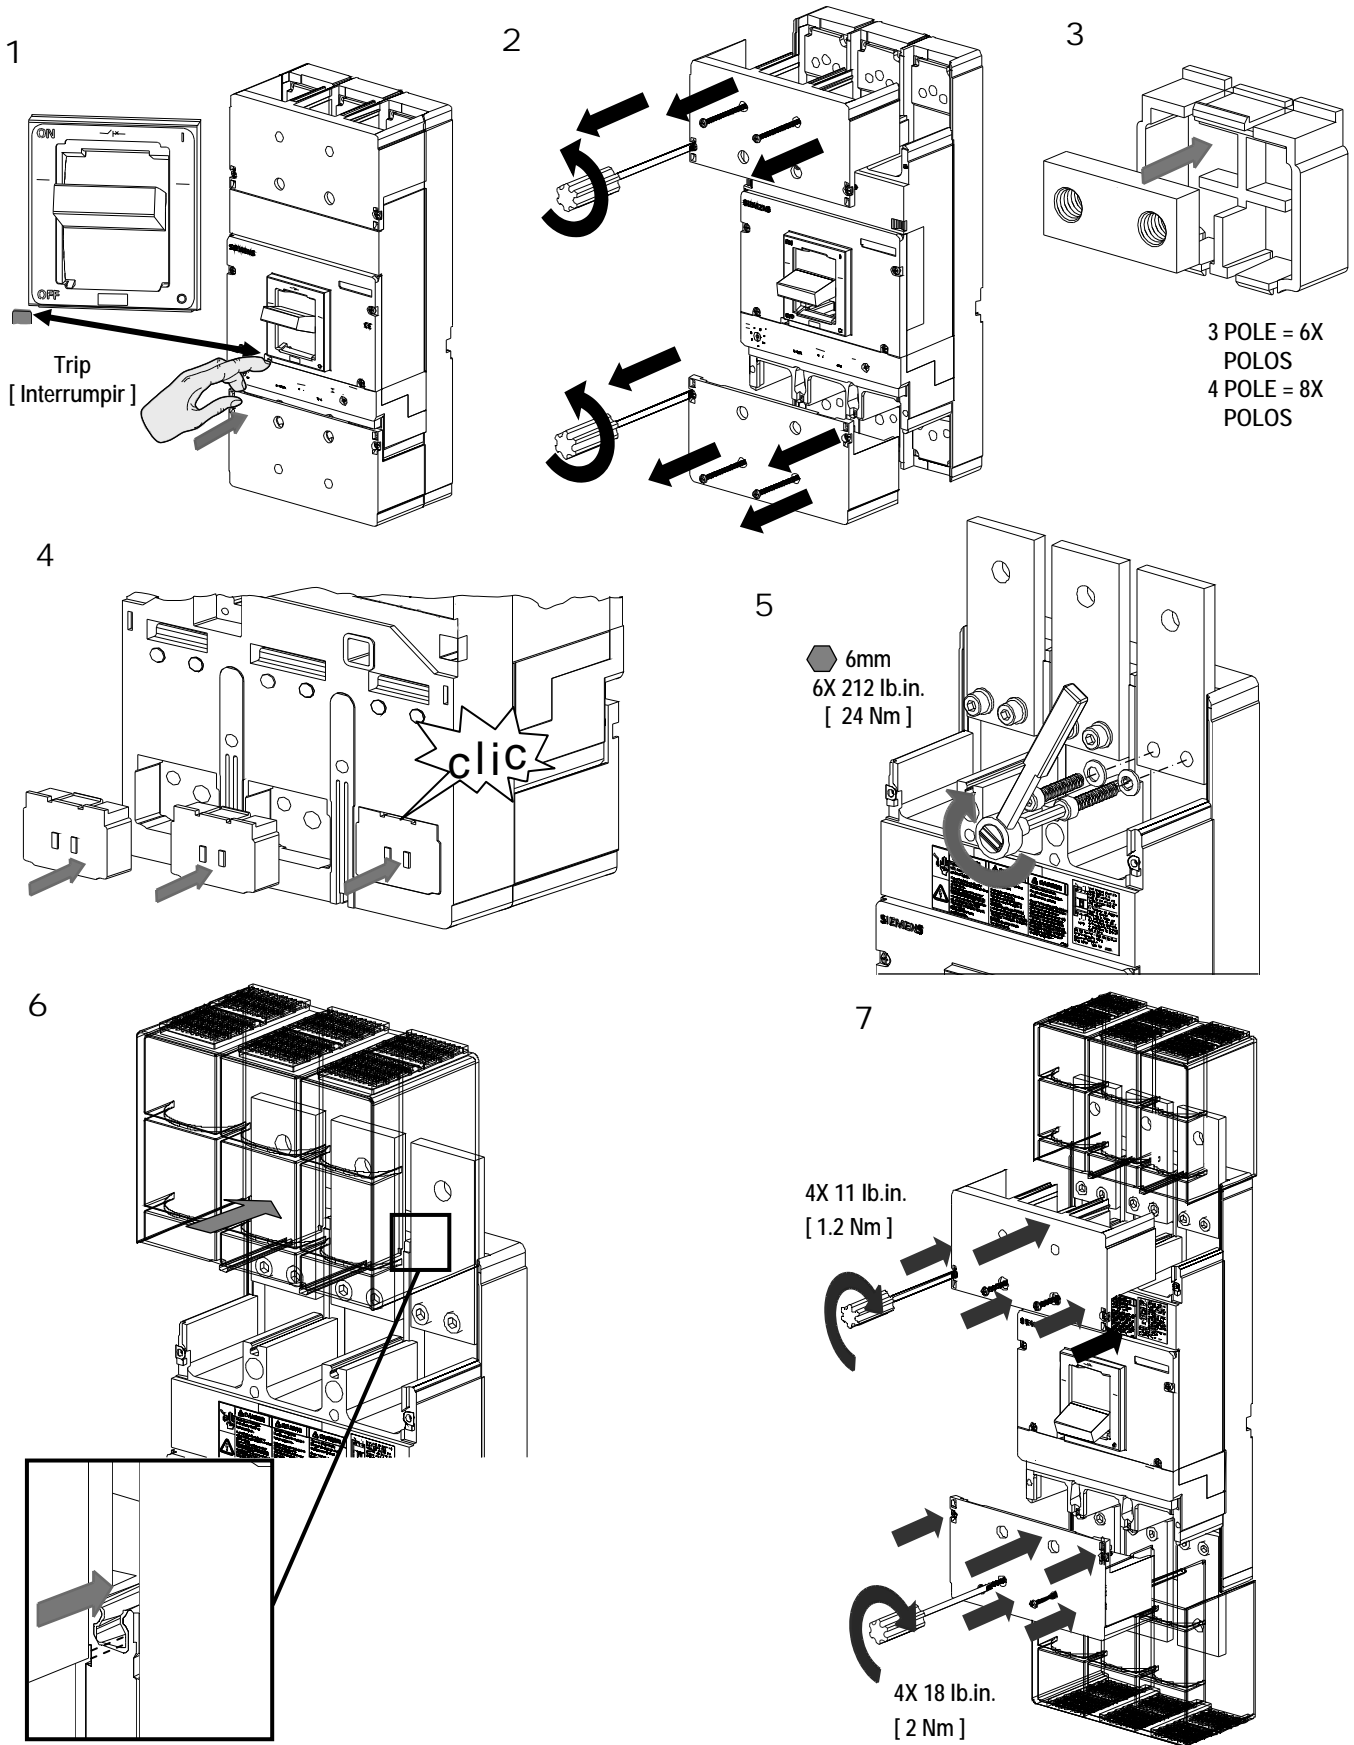

For Support in Europe refer to :

Bestell-Nr. / Order No.: 3ZX1012-0VL68-4AA4

Internet: www.siemens.de/lowvoltage/technical-assistance

GWA 4NEB 179 6864-10 DS 03

Technical Support:

Toll Free: 1-800-241-4453

Internet: www.usa.siemens.com/powerdistribution

Subject to change without prior notice
Siemens Industry, Inc. , Norcross, GA 30092 U.S.A.