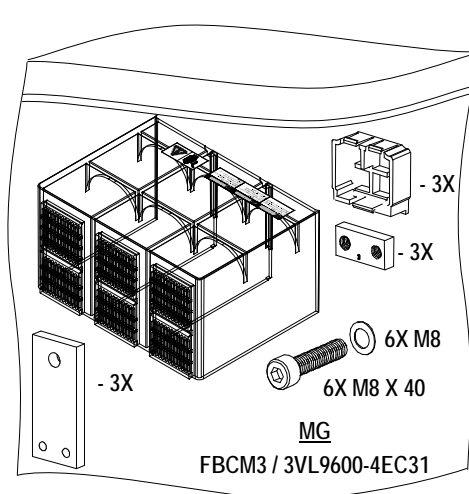

NOTE - These instructions do not purport to cover all details or variations in equipment, or to provide for every possible contingency to be met in connection with installation, operation or maintenance. Should further information be desired or should particular problems arise, which are not covered sufficiently for the purchaser's purposes, the matter should be referred to the local Siemens sales office. The contents of this instruction manual shall not become part of or modify any prior or existing agreement, commitment or relationship. The sales contract contains the entire obligation of Siemens. The warranty contained in the contract between the parties is the sole warranty of Siemens. Any statements contained herein do not create new warranties or modify the existing warranty.

Trademarks - Unless otherwise noted, all names identified by ® are registered trademarks of Siemens AG or Siemens Industry, Inc. The remaining trademarks in this publication may be trademarks whose use by third parties for their own purposes could violate the rights of the owner.

NOT suitable for use with 100% rated circuit breakers.
[NO para uso con interruptores a 100% intensidad continua.]

Do NOT use in combination with Compression lugs or mechanical lugs.
No usar en combinación con Bornes mecánicos o con Bornes de compresión.