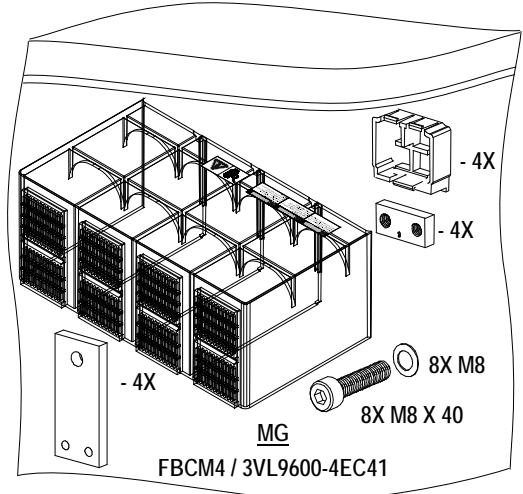

NOTE - These instructions do not purport to cover all details or variations in equipment, or to provide for every possible contingency to be met in connection with installation, operation or maintenance. Should further information be desired or should particular problems arise, which are not covered sufficiently for the purchaser's purposes, the matter should be referred to the local Siemens sales office. The contents of this instruction manual shall not become part of or modify any prior or existing agreement, commitment or relationship. The sales contract contains the entire obligation of Siemens. The warranty contained in the contract between the parties is the sole warranty of Siemens. Any statements contained herein do not create new warranties or modify the existing warranty.

Trademarks - Unless otherwise noted, all names identified by ® are registered trademarks of Siemens AG or Siemens Industry, Inc. The remaining trademarks in this publication may be trademarks whose use by third parties for their own purposes could violate the rights of the owner.

NOT suitable for use with 100% rated circuit breakers.
[NO para uso con interruptores a 100% intensidad continua.]

Do NOT use in combination with Compression lugs or mechanical lugs.
No usar en combinación con Bornes mecánicos o con Bornes de compresión.