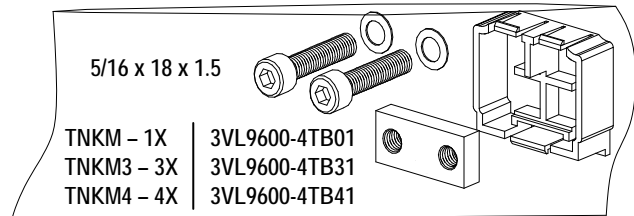

MG Frame [Caja Base]

3 Pole [Polos] = 2X - TNKM3	3VL9600-4TB31
4 Pole [Polos] = 2X - TNKM4	3VL9600-4TB41