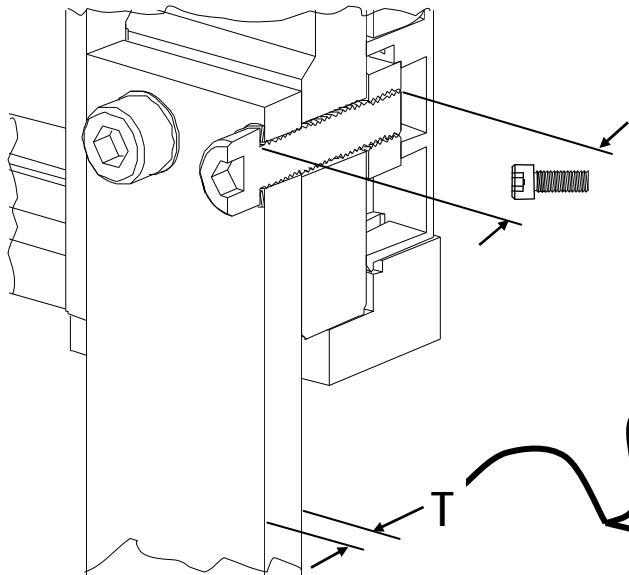

NG / PG Frame [Caja Base]

3 Pole [Polos] = 2X - TNKP3	3VL9800-4TB31
4 Pole [Polos] = 2X - TNKP4	3VL9800-4TB41

NG / PG Frame [Caja Base]

3 Pole [Polos] = 2X - TMKP3	3VL9800-4TA31
4 Pole [Polos] = 2X - TMKP4	3VL9800-4TA41