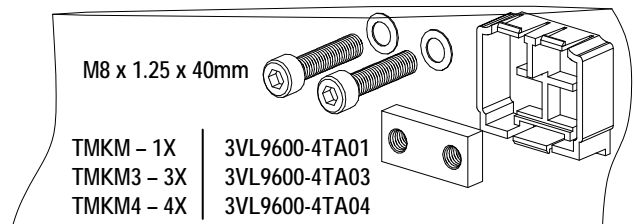

MG Frame [Caja Base]

3 Pole [Polos] = 2X - TMKM3	3VL9600-4TA31
4 Pole [Polos] = 2X - TMKM4	3VL9600-4TA41