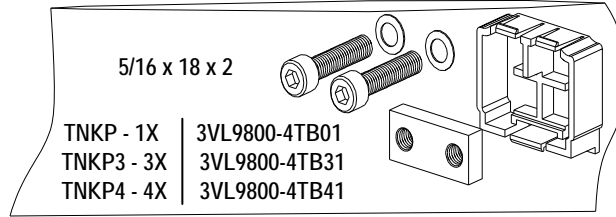

NG / PG Frame [Caja Base]

3 Pole [Polos] = 2X - TNKP3	3VL9800-4TB31
4 Pole [Polos] = 2X - TNKP4	3VL9800-4TB41