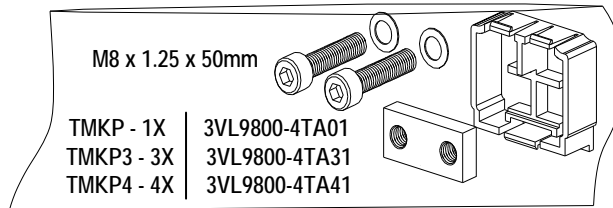

MG Frame [Caja Base]

3 Pole [Polos] = 2X - TNKM3	3VL9600-4TB31
4 Pole [Polos] = 2X - TNKM4	3VL9600-4TB41

MG Frame [Caja Base]

3 Pole [Polos] = 2X - TMKM3	3VL9600-4TA31
4 Pole [Polos] = 2X - TMKM4	3VL9600-4TA41

NG / PG Frame [Caja Base]

3 Pole [Polos] = 2X - TNKP3	3VL9800-4TB31
4 Pole [Polos] = 2X - TNKP4	3VL9800-4TB41

NG / PG Frame [Caja Base]

3 Pole [Polos] = 2X - TMKP3	3VL9800-4TA31
4 Pole [Polos] = 2X - TMKP4	3VL9800-4TA41