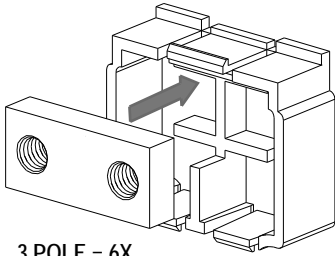

Frame MG / Caja Base MG

1