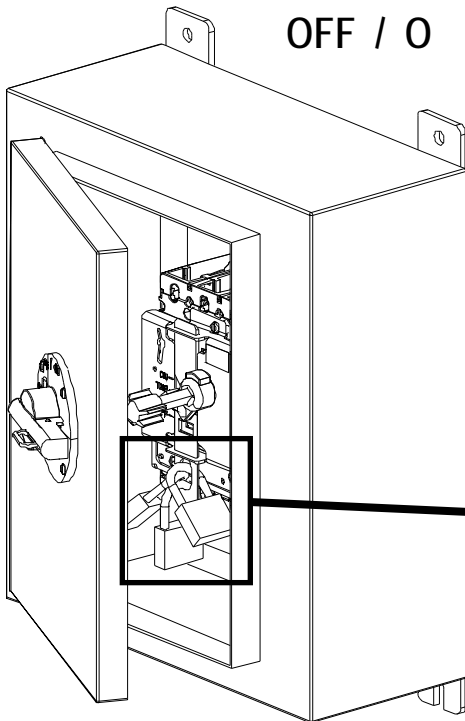

Option:
[Opción:]

OFF / 0

OFF / 0

OFF / 0

For Support in Europe refer to :

Bestell-Nr. / Order No.: 3ZX1012-0VL68-1CA1

Internet: www.siemens.de/lowvoltage/technical-assistance

GWA 4NEB 179 6831-10 DS 04