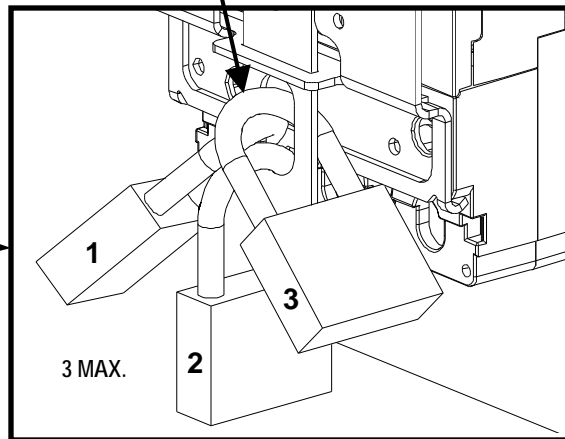

Option:
[Opción:]

OFF / 0

OFF / 0

OFF / 0

For Support in Europe refer to :

Bestell-Nr. / Order No.: 3ZX1012-0VL68-1CA1

Internet: www.siemens.de/lowvoltage/technical-assistance

GWA 4NEB 179 6831-10 DS 04