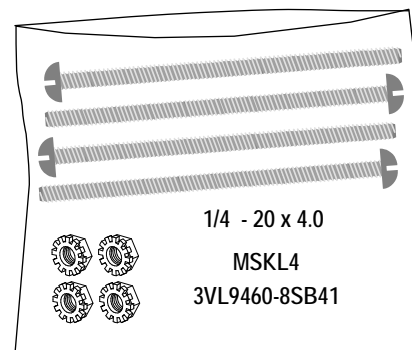

NOTE - These instructions do not purport to cover all details or variations in equipment, or to provide for every possible contingency to be met in connection with installation, operation or maintenance. Should further information be desired or should particular problems arise, which are not covered sufficiently for the purchaser's purposes, the matter should be referred to the local Siemens sales office. The contents of this instruction manual shall not become part of or modify any prior or existing agreement, commitment or relationship. The sales contract contains the entire obligation of Siemens. The warranty contained in the contract between the parties is the sole warranty of Siemens. Any statements contained herein do not create new warranties or modify the existing warranty.

Trademarks - Unless otherwise noted, all names identified by ® are registered trademarks of Siemens AG or Siemens Industry, Inc. The remaining trademarks in this publication may be trademarks whose use by third parties for their own purposes could violate the rights of the owner.