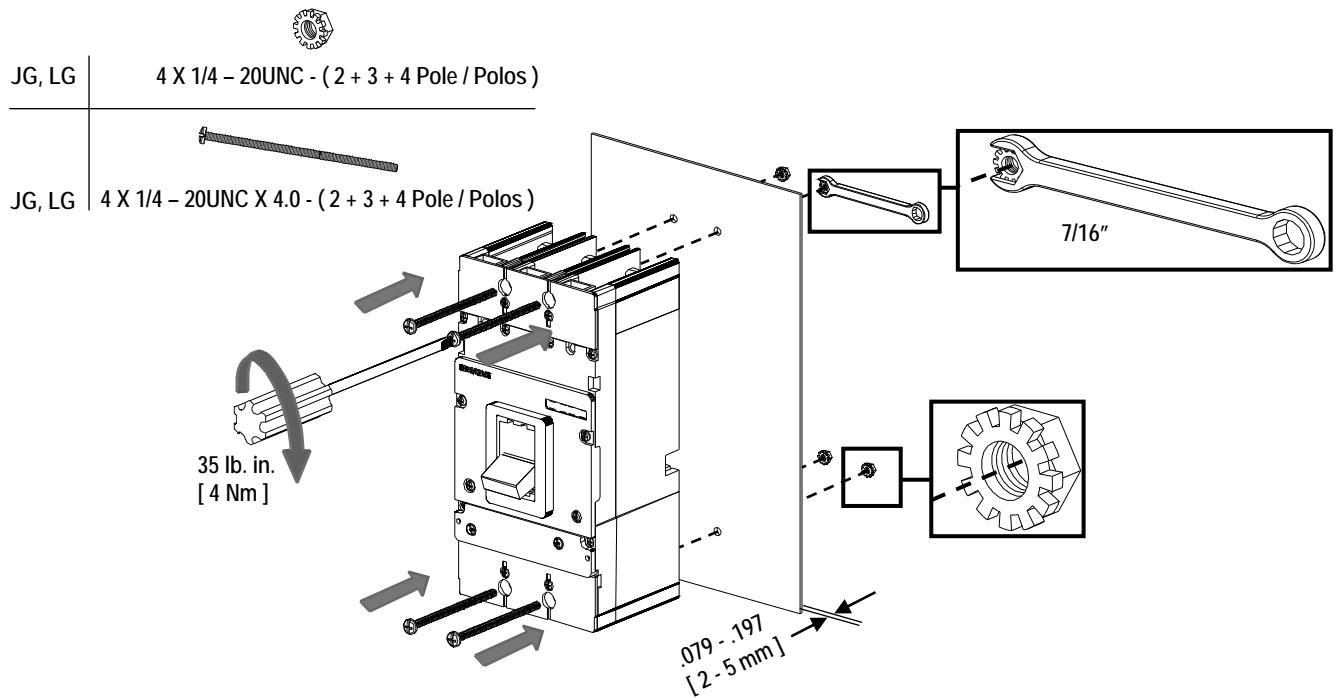

1

For Support in Europe refer to :

Bestell-Nr. / Order No.: 3ZX1012-0VL68-8AA2

Internet: www.siemens.de/lowvoltage/technical-assistance

GWA 4NEB 179 6902-10 DS 03

Technical Support:

Toll Free: 1-800-241-4453

Internet: www.usa.siemens.com/powerdistribution

Subject to change without prior notice
Siemens Industry, Inc. , Norcross, GA 30092 U.S.A.