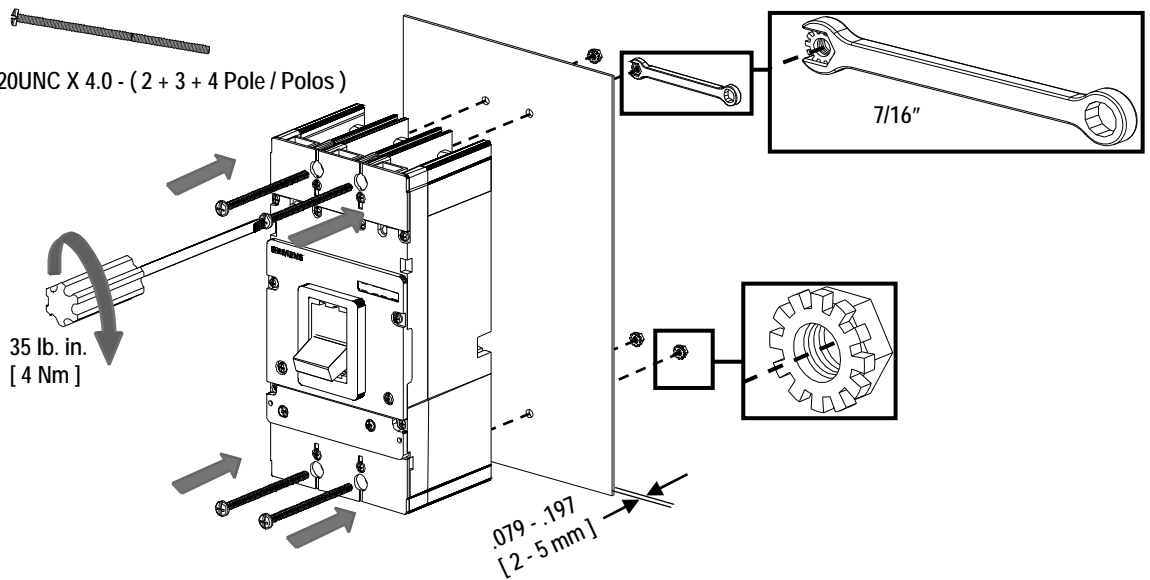

1

JG, LG  4 X 1/4 - 20UNC - (2 + 3 + 4 Pole / Polos)

JG, LG  4 X 1/4 - 20UNC X 4.0 - (2 + 3 + 4 Pole / Polos)

For Support in Europe refer to :

Bestell-Nr. / Order No.: 3ZX1012-0VL68-8AA2

Internet: www.siemens.de/lowvoltage/technical-assistance