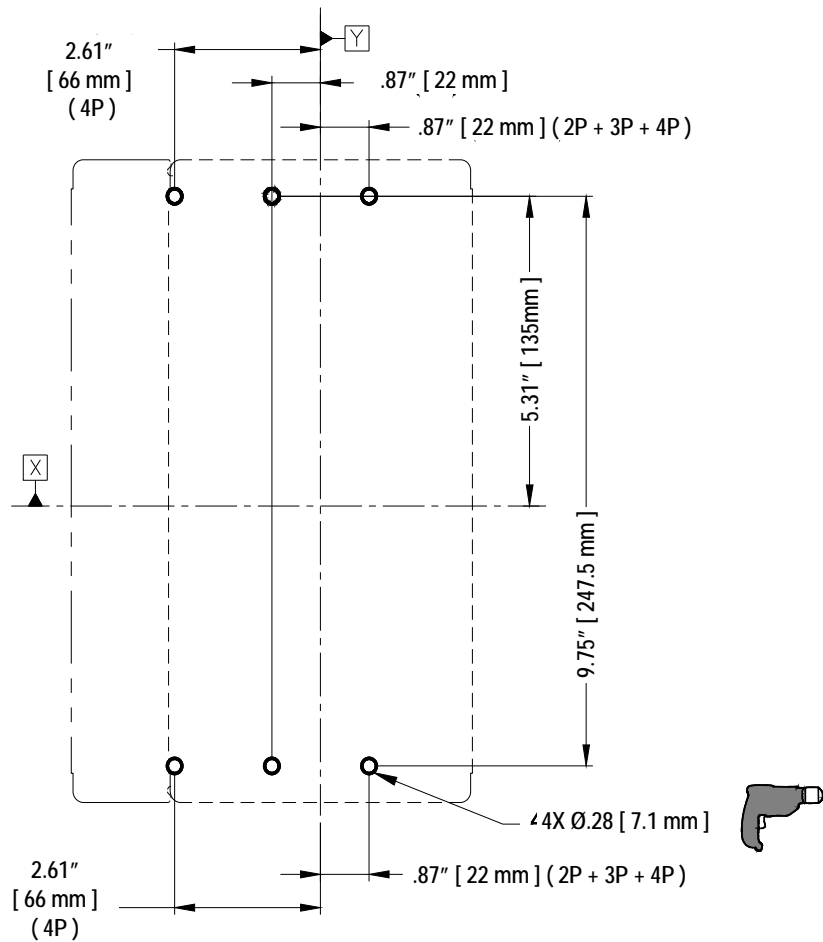

1

For Support in Europe refer to :

Bestell-Nr. / Order No.: 3ZX1012-0VL68-8AA2

Internet: www.siemens.de/lowvoltage/technical-assistance

GWA 4NEB 179 6902-10 DS 03

Technical Support:

Toll Free: 1-800-241-4453

Internet: www.usa.siemens.com/powerdistribution

Subject to change without prior notice
Siemens Industry, Inc. , Norcross, GA 30092 U.S.A.