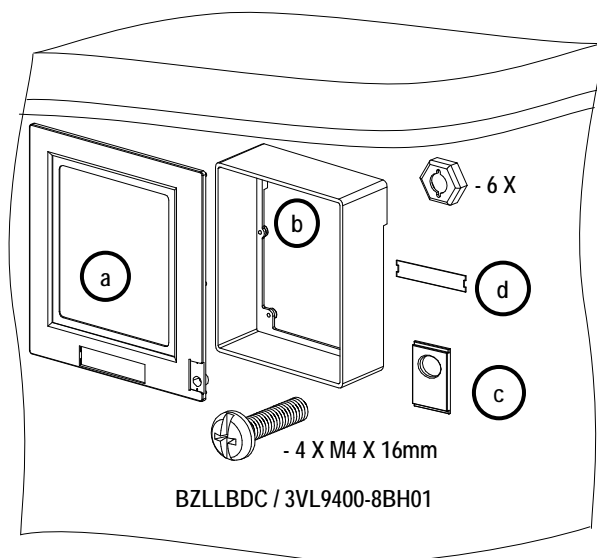

Trademarks - Unless otherwise noted, all names identified by ® are registered trademarks of Siemens AG or Siemens Industry, Inc. The remaining trademarks in this publication may be trademarks whose use by third parties for their own purposes could violate the rights of the owner.