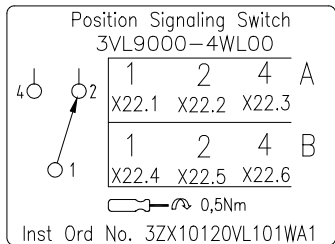

2

Removal [Remover]

MG - NG

Bestell-Nr. / Order No.: 3ZX1012-0VL68-4AA1 **For Support in Europe refer to :** **GWA 4NEB 179 6862-10 DS 02**
 Internet: www.siemens.de/lowvoltage/technical-assistance

Technical Support: Toll Free: 1-800-241-4453 Internet: www.usa.siemens.com/powerdistribution