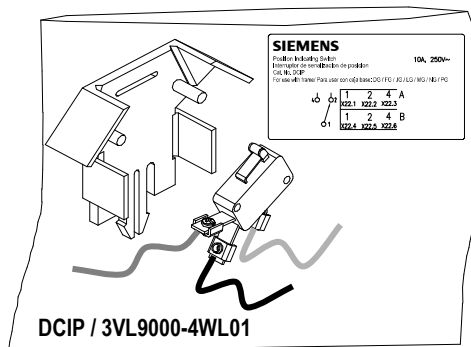

NOTE - These instructions do not purport to cover all details or variations in equipment, or to provide for every possible contingency to be met in connection with installation, operation or maintenance. Should further information be desired or should particular problems arise, which are not covered sufficiently for the purchaser's purposes, the matter should be referred to the local Siemens sales office. The contents of this instruction manual shall not become part of or modify any prior or existing agreement, commitment or relationship. The sales contract contains the entire obligation of Siemens. The warranty contained in the contract between the parties is the sole warranty of Siemens. Any statements contained herein do not create new warranties or modify the existing warranty.

Trademarks - Unless otherwise noted, all names identified by ® are registered trademarks of Siemens AG or Siemens Industry, Inc. The remaining trademarks in this publication may be trademarks whose use by third parties for their own purposes could violate the rights of the owner.