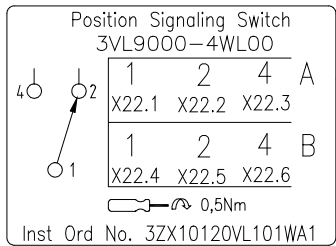

2

Removal
[Remover]

MG - NG

Bestell-Nr. / Order No.: 3ZX1012-0VL68-4AA1 **For Support in Europe refer to :** Internet: www.siemens.de/lowvoltage/technical-assistance **GWA 4NEB 179 6862-10 DS 02**

Technical Support: Toll Free: 1-800-241-4453 Internet: www.usa.siemens.com/powerdistribution