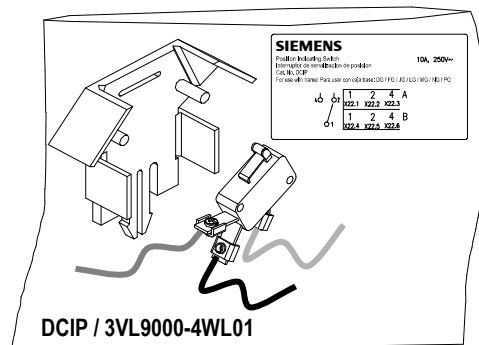

NOTE - These instructions do not purport to cover all details or variations in equipment, or to provide for every possible contingency to be met in connection with installation, operation or maintenance. Should further information be desired or should particular problems arise, which are not covered sufficiently for the purchaser's purposes, the matter should be referred to the local Siemens sales office. The contents of this instruction manual shall not become part of or modify any prior or existing agreement, commitment or relationship. The sales contract contains the entire obligation of Siemens. The warranty contained in the contract between the parties is the sole warranty of Siemens. Any statements contained herein do not create new warranties or modify the existing warranty.

Trademarks - Unless otherwise noted, all names identified by ® are registered trademarks of Siemens AG or Siemens Industry, Inc. The remaining trademarks in this publication may be trademarks whose use by third parties for their own purposes could violate the rights of the owner.