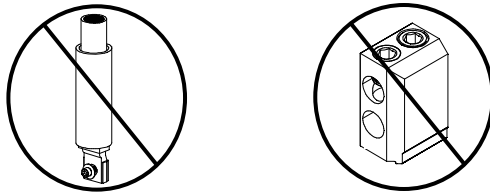

NOT suitable for use with 100% rated circuit breakers.
[NO para uso con interruptores a 100% intensidad continua.]

Do NOT use in combination with Compression lugs or mechanical lugs.
No usar en combinación con Bornes mecánicos o con Bornes de compresión.

NOTE - These instructions do not purport to cover all details or variations in equipment, or to provide for every possible contingency to be met in connection with installation, operation or maintenance. Should further information be desired or should particular problems arise, which are not covered sufficiently for the purchaser's purposes, the matter should be referred to the local Siemens sales office. The contents of this instruction manual shall not become part of or modify any prior or existing agreement, commitment or relationship. The sales contract contains the entire obligation of Siemens. The warranty contained in the contract between the parties is the sole warranty of Siemens. Any statements contained herein do not create new warranties or modify the existing warranty.

Trademarks - Unless otherwise noted, all names identified by ® are registered trademarks of Siemens AG or Siemens Industry, Inc. The remaining trademarks in this publication may be trademarks whose use by third parties for their own purposes could violate the rights of the owner.