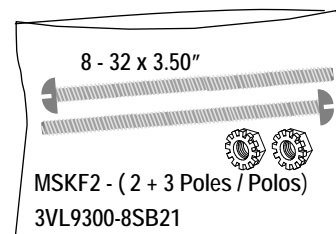

NOTE - These instructions do not purport to cover all details or variations in equipment, or to provide for every possible contingency to be met in connection with installation, operation or maintenance. Should further information be desired or should particular problems arise, which are not covered sufficiently for the purchaser's purposes, the matter should be referred to the local Siemens sales office. The contents of this instruction manual shall not become part of or modify any prior or existing agreement, commitment or relationship. The sales contract contains the entire obligation of Siemens. The warranty contained in the contract between the parties is the sole warranty of Siemens. Any statements contained herein do not create new warranties or modify the existing warranty.

Trademarks - Unless otherwise noted, all names identified by ® are registered trademarks of Siemens AG or Siemens Industry, Inc. The remaining trademarks in this publication may be trademarks whose use by third parties for their own purposes could violate the rights of the owner.