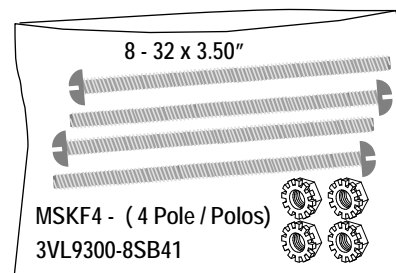

NOTE - These instructions do not purport to cover all details or variations in equipment, or to provide for every possible contingency to be met in connection with installation, operation or maintenance. Should further information be desired or should particular problems arise, which are not covered sufficiently for the purchaser's purposes, the matter should be referred to the local Siemens sales office. The contents of this instruction manual shall not become part of or modify any prior or existing agreement, commitment or relationship. The sales contract contains the entire obligation of Siemens. The warranty contained in the contract between the parties is the sole warranty of Siemens. Any statements contained herein do not create new warranties or modify the existing warranty.

Trademarks - Unless otherwise noted, all names identified by ® are registered trademarks of Siemens AG or Siemens Industry, Inc. The remaining trademarks in this publication may be trademarks whose use by third parties for their own purposes could violate the rights of the owner.