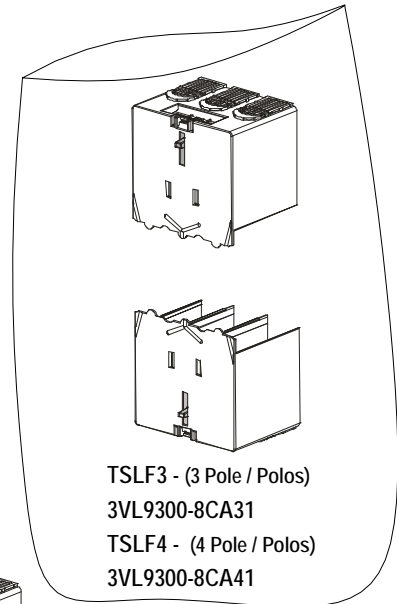

Use only with Siemens certified Components.
Utilizar únicamente con componentes certificados de Siemens.
A utiliser uniquement avec les composants certifiés Siemens.

NOTE - These instructions do not purport to cover all details or variations in equipment, or to provide for every possible contingency to be met in connection with installation, operation or maintenance. Should further information be desired or should particular problems arise, which are not covered sufficiently for the purchaser's purposes, the matter should be referred to the local Siemens sales office. The contents of this instruction manual shall not become part of or modify any prior or existing agreement, commitment or relationship. The sales contract contains the entire obligation of Siemens. The warranty contained in the contract between the parties is the sole warranty of Siemens. Any statements contained herein do not create new warranties or modify the existing warranty.

Trademarks - Unless otherwise noted, all names identified by ® are registered trademarks of Siemens AG or Siemens Industry, Inc. The remaining trademarks in this publication may be trademarks whose use by third parties for their own purposes could violate the rights of the owner.