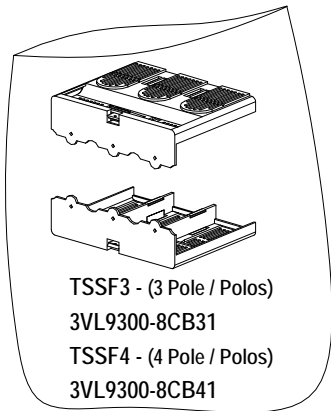

Use only with Siemens certified Components.
Utilizar únicamente con componentes certificados de Siemens.
A utiliser uniquement avec les composants certifiés Siemens.

NOTE - These instructions do not purport to cover all details or variations in equipment, or to provide for every possible contingency to be met in connection with installation, operation or maintenance. Should further information be desired or should particular problems arise, which are not covered sufficiently for the purchaser's purposes, the matter should be referred to the local Siemens sales office. The contents of this instruction manual shall not become part of or modify any prior or existing agreement, commitment or relationship. The sales contract contains the entire obligation of Siemens. The warranty contained in the contract between the parties is the sole warranty of Siemens. Any statements contained herein do not create new warranties or modify the existing warranty.

Trademarks - Unless otherwise noted, all names identified by ® are registered trademarks of Siemens AG or Siemens Industry, Inc. The remaining trademarks in this publication may be trademarks whose use by third parties for their own purposes could violate the rights of the owner.