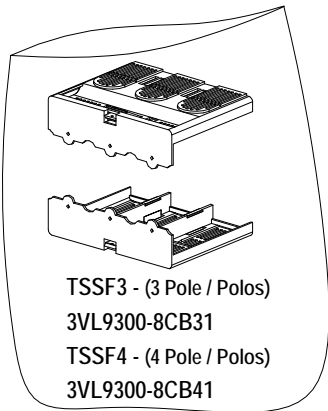

Use only with Siemens certified Components.
Utilizar únicamente con componentes certificados de Siemens.
A utiliser uniquement avec les composants certifiés Siemens.

NOTE - These instructions do not purport to cover all details or variations in equipment, or to provide for every possible contingency to be met in connection with installation, operation or maintenance. Should further information be desired or should particular problems arise, which are not covered sufficiently for the purchaser's purposes, the matter should be referred to the local Siemens sales office. The contents of this instruction manual shall not become part of or modify any prior or existing agreement, commitment or relationship. The sales contract contains the entire obligation of Siemens. The warranty contained in the contract between the parties is the sole warranty of Siemens. Any statements contained herein do not create new warranties or modify the existing warranty.

Trademarks - Unless otherwise noted, all names identified by ® are registered trademarks of Siemens AG or Siemens Industry, Inc. The remaining trademarks in this publication may be trademarks whose use by third parties for their own purposes could violate the rights of the owner.