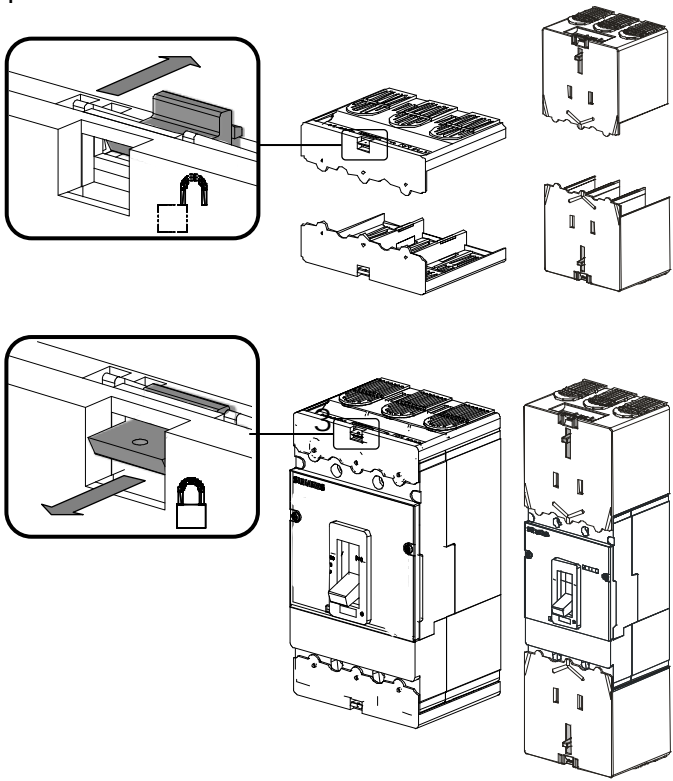

CG
DG
FG

CG
DG
FG

1

2

For Support in Europe refer to :

Bestell-Nr. / Order No.: 3ZX1012-0VL68-6AA1

Internet: www.siemens.de/lowvoltage/technical-assistance

GWA 4NEB 179 6883-10 DS 03