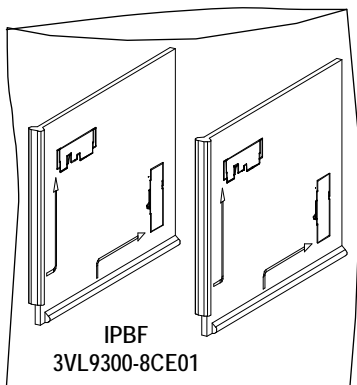

Use only with Siemens certified Components.
Utilizar únicamente con componentes certificados de Siemens.
A utiliser uniquement avec les composants certifiés Siemens.

NOTE - These instructions do not purport to cover all details or variations in equipment, or to provide for every possible contingency to be met in connection with installation, operation or maintenance. Should further information be desired or should particular problems arise, which are not covered sufficiently for the purchaser's purposes, the matter should be referred to the local Siemens sales office. The contents of this instruction manual shall not become part of or modify any prior or existing agreement, commitment or relationship. The sales contract contains the entire obligation of Siemens. The warranty contained in the contract between the parties is the sole warranty of Siemens. Any statements contained herein do not create new warranties or modify the existing warranty.

Trademarks - Unless otherwise noted, all names identified by ® are registered trademarks of Siemens AG or Siemens Industry, Inc. The remaining trademarks in this publication may be trademarks whose use by third parties for their own purposes could violate the rights of the owner.

3 Pole [Polos]