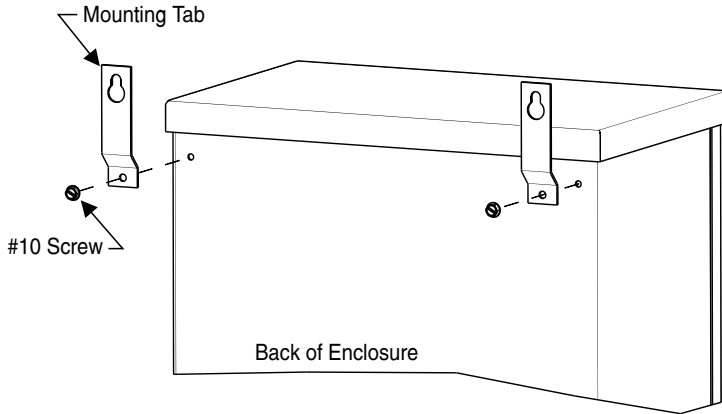

## PowerMod™ Modular Metering Accessories

**Kit Contents:**

- (2) Mounting Tabs
- (2) Screws, #10-32 x 3/8

**Note:** This instruction outlines the recommended installation procedure. For installation by a qualified person, as defined by all local electrical codes and/or the National Electrical Code®.

1. Turn off and lock off the power supplying the device before working inside.
2. Attach Mounting Tab to back of enclosure using #10 screw provided. Mounting Tab can be rotated 360 degrees.