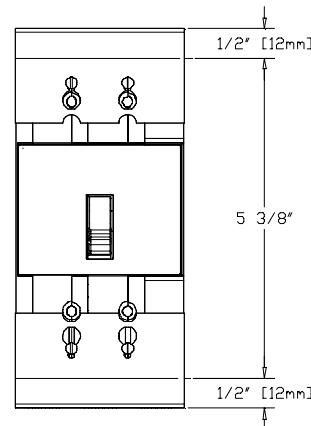

NGB3B _____ - 3 Pole [Polos]
OFF Side ONLY

(Lado " OFF "
SOLAMENTE)

Shown installed on
NGG

(Demostrados en
NGG)

TSSG3A / Cat num. 3 POLE (3 POLOS)

Danger

Hazardous Voltage.
Will cause death or serious injury.
Turn off and lock out all power supplying this device before working on this device.
Replace all covers before power supplying this device is turned on.