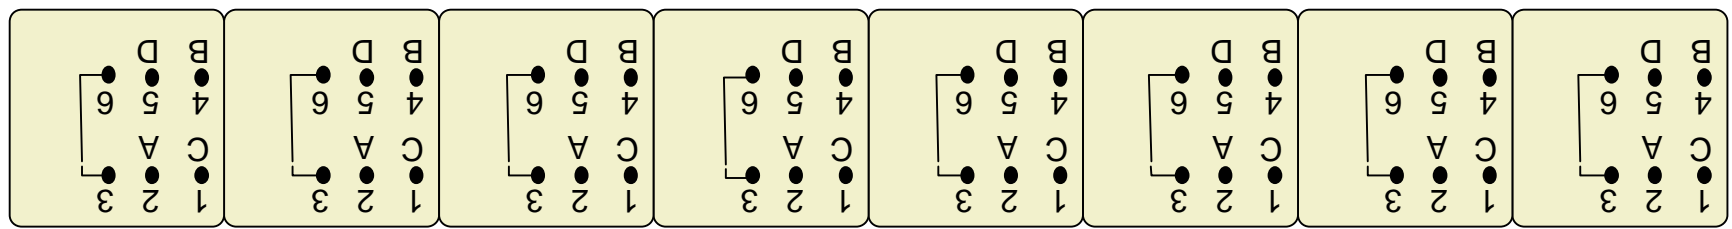

N261 connections view

N261 Top View

REG 191/11 connector

Terminal blocks

External dry contacts

PROJECT NAME :	
-	
DRAWING TITLE :	
N261 Binary inputs wiring	
DATE :	DRAWING NO.
8/2005	