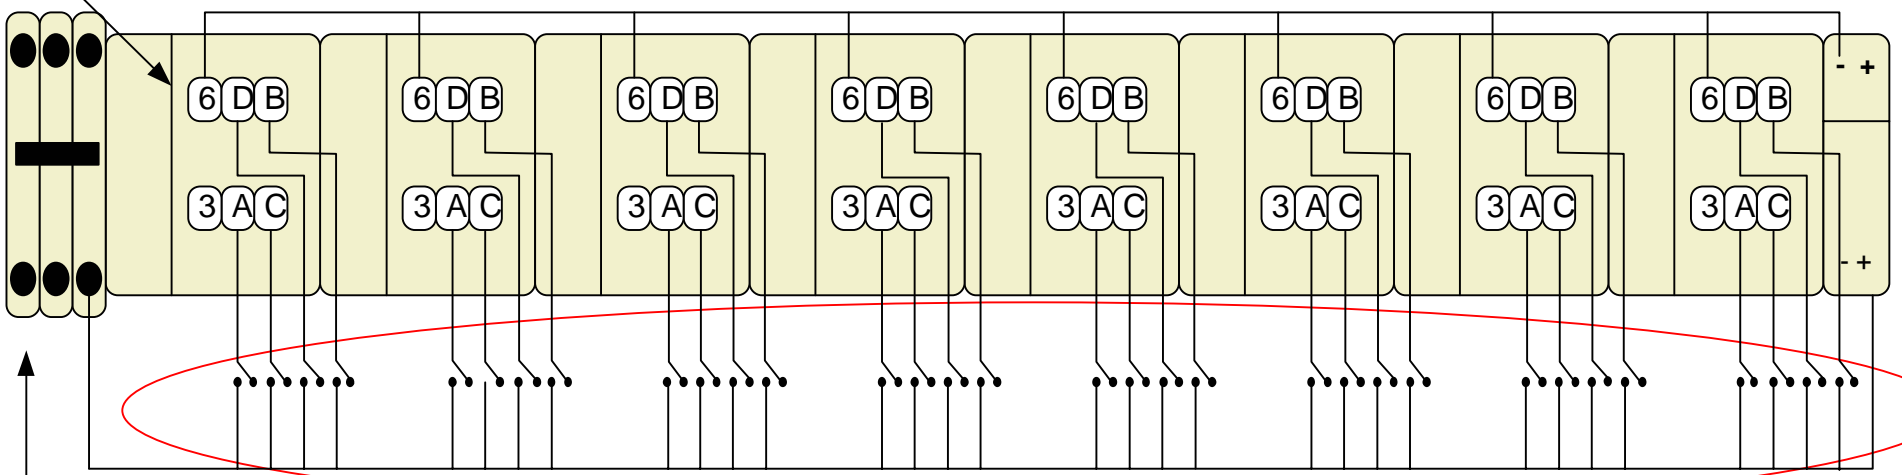

N261 connections view

N261 Top View

REG 191/11 connector

Terminal blocks

External dry contacts

PROJECT NAME :	
-	
DRAWING TITLE :	
N261 Binary inputs wiring	
DATE :	DRAWING NO.
8/2005	