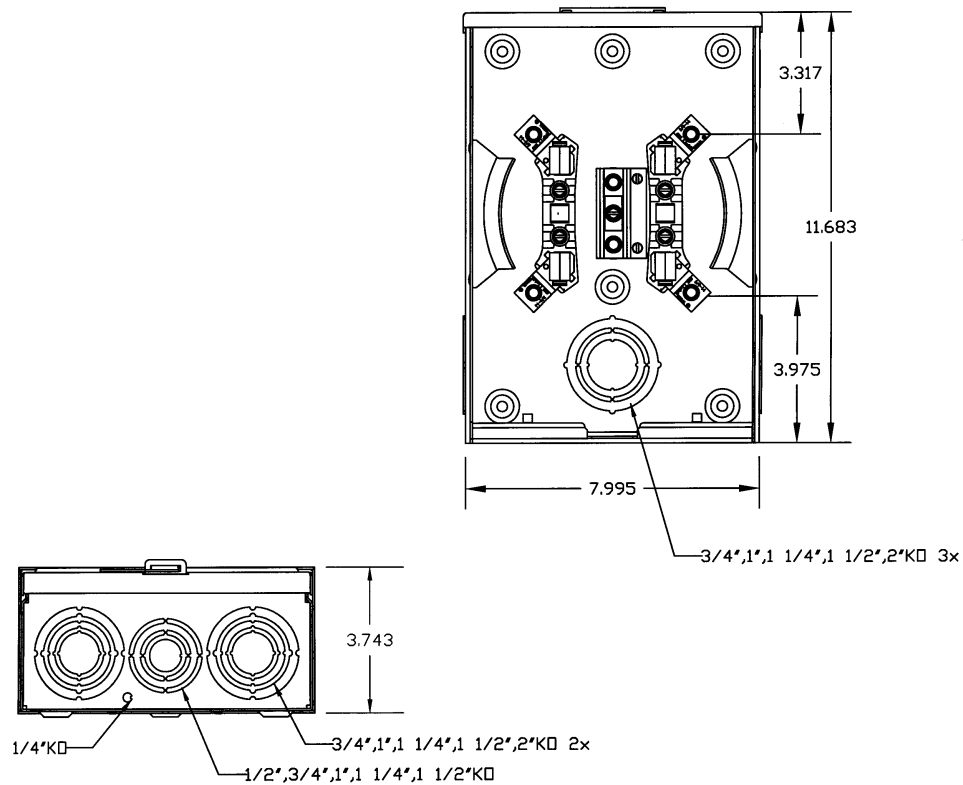

Meter Sockets

135 Ampere, 4 Jaw

FEATURES

- UL Listed for service entrance.
- Overhead or underground feed.
- 5th jaw available (use S659-0121).
- G90 galvanized steel, powder coat paint.
- #14–2/0 lay-in lugs
- Quad neutral standard

Meter Socket Continuous Ampere Rating	Catalog Number	Enclosure Material	Service	Phase	Number of Jaws	Type of Bypass	Type of Cover	Hub Opening
135	SUAT111-0GF	Steel	OH/UG	Single	4	None	Ringless	Small

fastfax