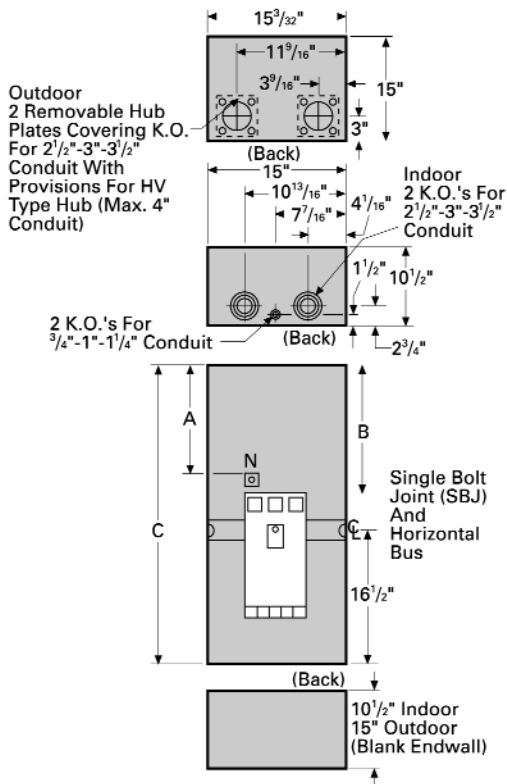

Service Entrance Modules

OUTDOOR

1 PHASE, 3 WIRE, INCOMING

OUTDOOR

3 PHASE, 4 WIRE, INCOMING

fastfax

SIEMENS

Circuit Breaker Service Entrance Modules

Dimensions (in inches)

Catalog Number		Dimensions (inches)	
Indoor	Outdoor	(D)	(D)
MC8U	WMC8U	5-7/16	5-7/16
MC84U	WMC84U	5-7/16	5-7/16

Catalog Number		Dimensions (inches)			
Indoor	Outdoor	(A)	(B)	(C)	(D)
MC4U	WMC4U	9-1/4	15-9/16	33	4-9/16
MC6U	WMC6U	14	17-5/8	37	4-9/16
MC44U	WMC44U	9-1/4	15-9/16	33	4-9/16
MC64U	WMC64U	14	17-5/8	37	4-9/16

Circuit Breaker Service Entrance Modules

Dimensions (in inches)

Catalog Number		Dimensions (inches)
Indoor	Outdoor	(D)
MC10U	WMC10U	10-7/16
MC12U	WMC12U	10-7/16
MC104U	WMC104U	10-7/16
MC124U	WMC124U	10-7/16