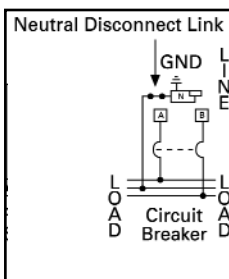

Meter Centers

Circuit Breaker Service Entrance Modules

FEATURES

- UL Listed for 60/75°C conductors.
See equipment markings for applications.

Series Tested Systems

Specify Siemens Modular Metering equipment in conjunction with Siemens Load Centers.

Service Entrance Modules

OUTDOOR

1 PHASE, 3 WIRE, INCOMING

OUTDOOR

3 PHASE, 4 WIRE, INCOMING

fastfax

SIEMENS

Circuit Breaker Service Entrance Modules