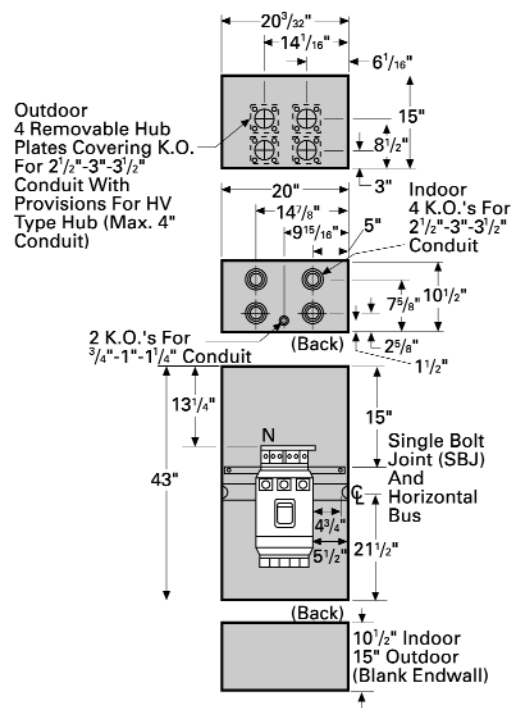

Service Entrance Modules

OUTDOOR

1 PHASE, 3 WIRE, INCOMING

OUTDOOR

3 PHASE, 4 WIRE, INCOMING

fastfax

SIEMENS

Circuit Breaker Service Entrance Modules

Dimensions (in inches)

Catalog Number		Dimensions (inches)	
Indoor	Outdoor	(D)	(D)
MC8U	WMC8U	5-7/16	5-7/16
MC84U	WMC84U	5-7/16	5-7/16

Catalog Number		Dimensions (inches)			
Indoor	Outdoor	(A)	(B)	(C)	(D)
MC4U	WMC4U	9-1/4	15-9/16	33	4-9/16
MC6U	WMC6U	14	17-5/8	37	4-9/16
MC44U	WMC44U	9-1/4	15-9/16	33	4-9/16
MC64U	WMC64U	14	17-5/8	37	4-9/16

Circuit Breaker Service Entrance Modules

Dimensions (in inches)

Catalog Number		Dimensions (inches)
Indoor	Outdoor	(D)
MC10U	WMC10U	10-7/16
MC12U	WMC12U	10-7/16
MC104U	WMC104U	10-7/16
MC124U	WMC124U	10-7/16