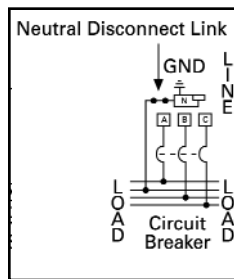

Service Entrance Modules

OUTDOOR

1 PHASE, 3 WIRE, INCOMING

OUTDOOR

3 PHASE, 4 WIRE, INCOMING

fastfax

SIEMENS

Circuit Breaker Service Entrance Modules

Dimensions (in inches)

Catalog Number		Dimensions (inches)	
Indoor	Outdoor	(D)	(D)
MC8U	WMC8U	5-7/16	5-7/16
MC84U	WMC84U	5-7/16	5-7/16

Catalog Number		Dimensions (inches)			
Indoor	Outdoor	(A)	(B)	(C)	(D)
MC4U	WMC4U	9-1/4	15-9/16	33	4-9/16
MC6U	WMC6U	14	17-5/8	37	4-9/16
MC44U	WMC44U	9-1/4	15-9/16	33	4-9/16
MC64U	WMC64U	14	17-5/8	37	4-9/16