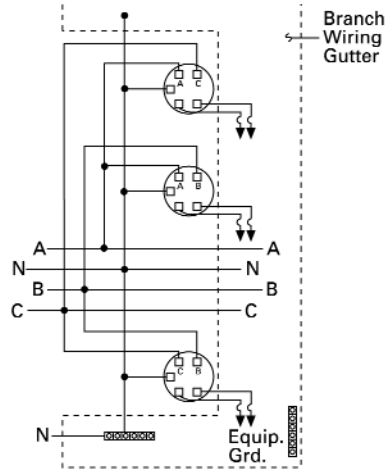

125A Meter Modules - Ring Style Wiring Diagrams

OUTDOOR
3 PHASE, 4 WIRE, INCOMING
1 PHASE, 3 WIRE, OUTGOING

All 3 phase, 4 wire meter modules have the maximum possible degree of phase balancing. Single phase sockets are factory-connected to different phases for automatic load balancing.

- 2-high modules—suffix indicates phases not used.
- 4-high modules—suffix indicates phase with two sockets.
- 5-high modules—suffix indicates phase with one socket in the module.

Catalog Number
Outdoor
WMM34U