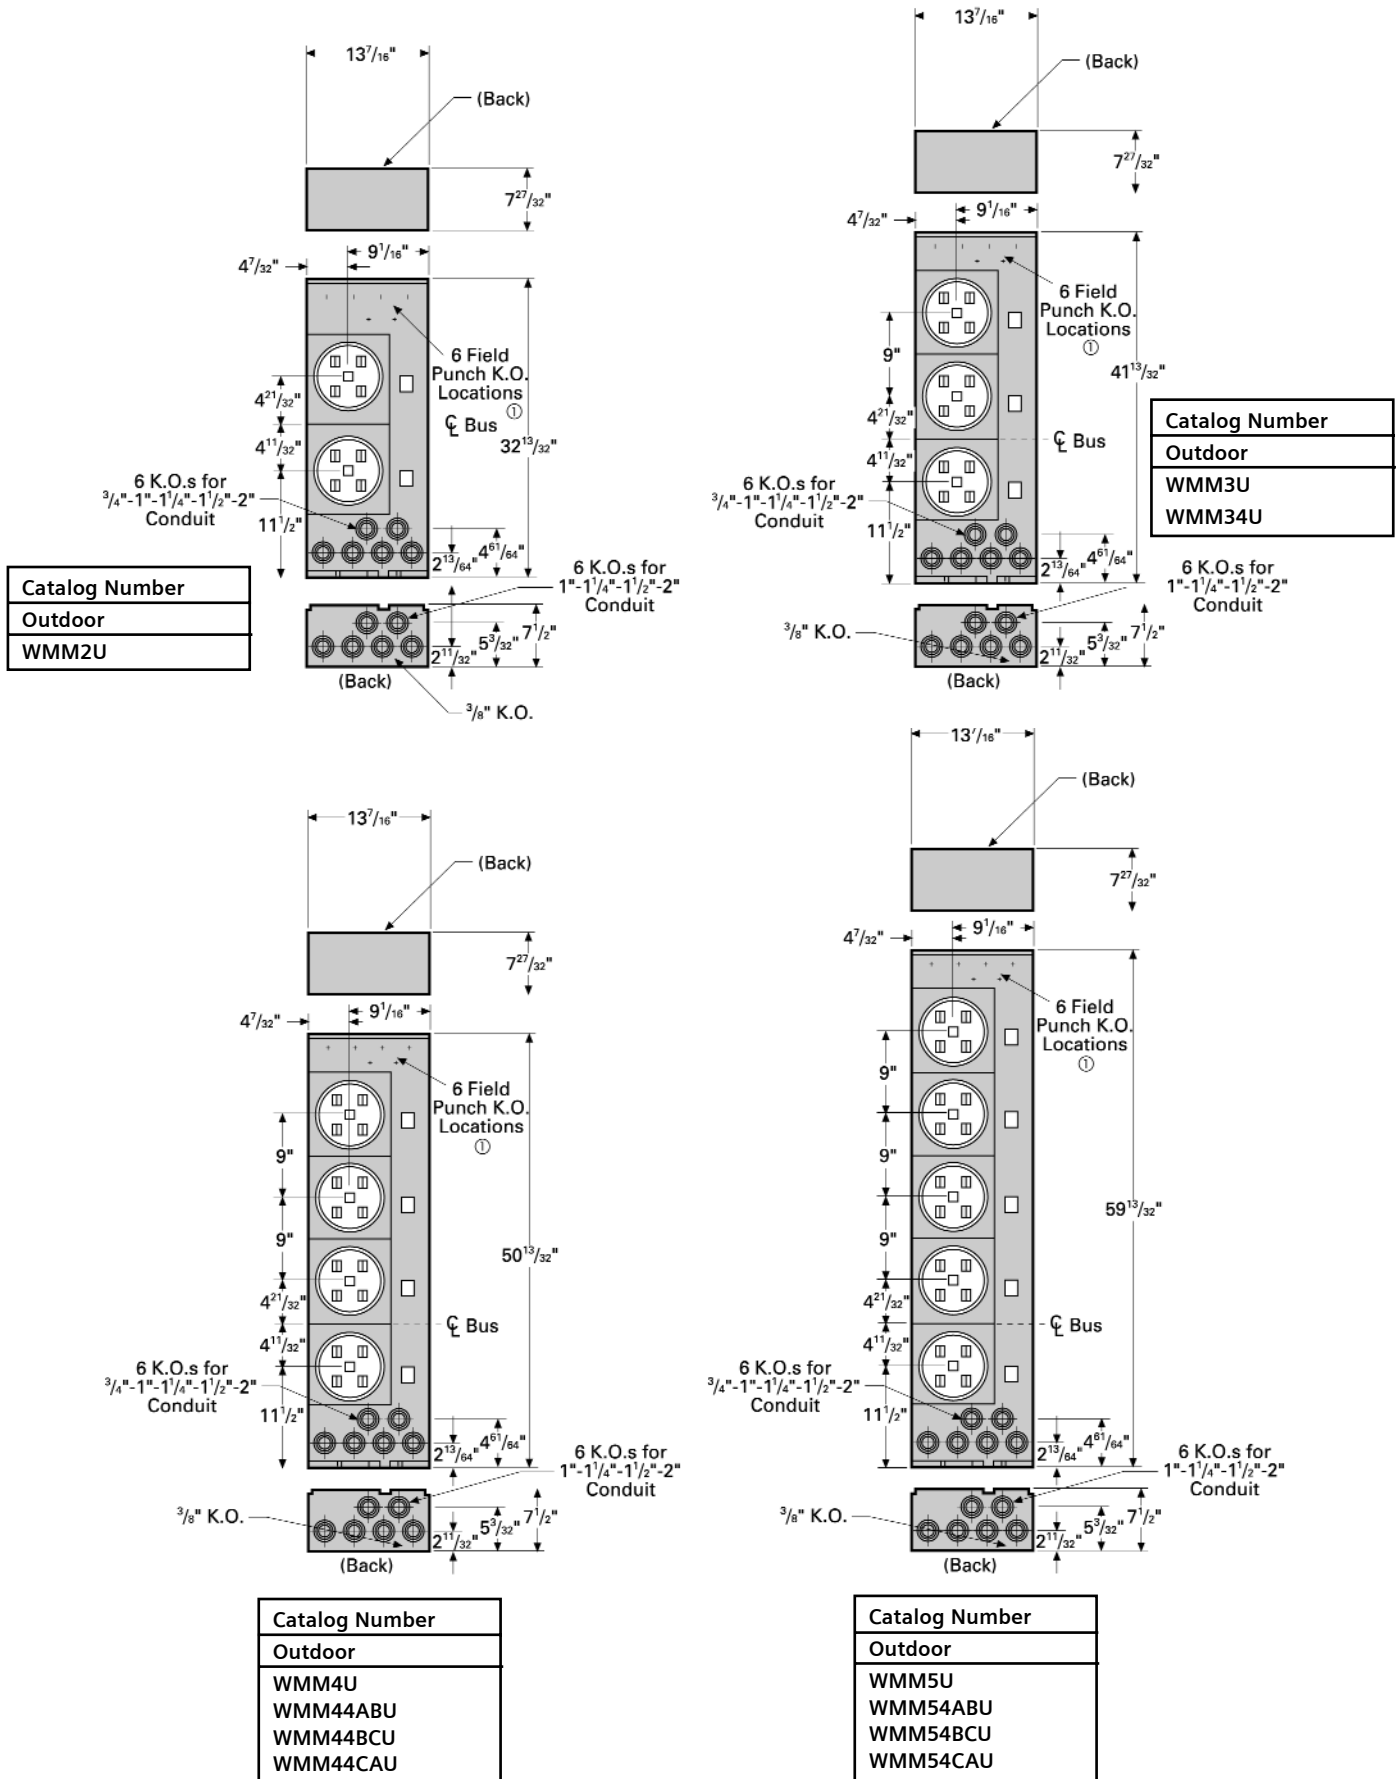

125A Meter Modules - Ring Style Knockout Diagram Dimensions (in inches)

Catalog Number
Outdoor
WMM2U

Catalog Number
Outdoor
WMM3U
WMM34U

Catalog Number
Outdoor
WMM4U
WMM44ABU
WMM44BCU
WMM44CAU

Catalog Number
Outdoor
WMM5U
WMM54ABU
WMM54BCU
WMM54CAU