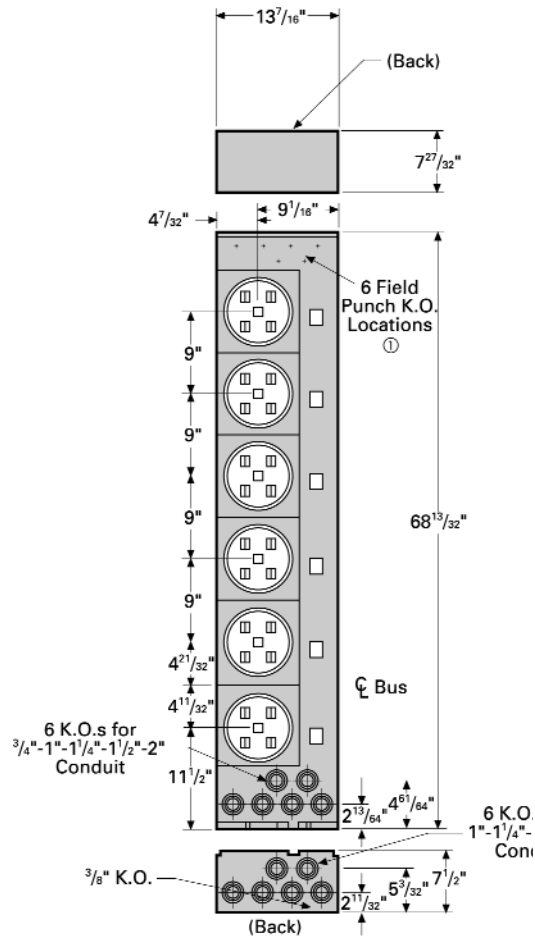

125A Meter Modules - Ring Style Knockout Diagram Dimensions (in inches)

Catalog Number
Outdoor
WMM6U
WMM64U