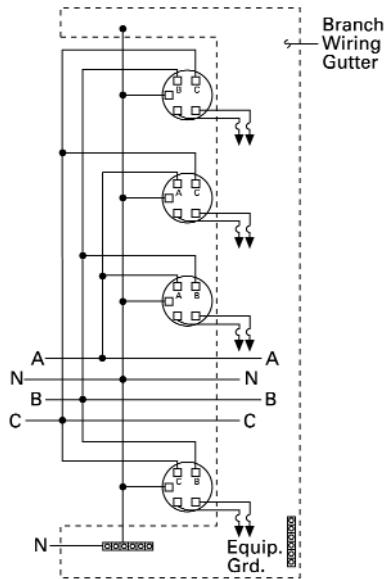

Catalog Number
Outdoor
WMM44BCU