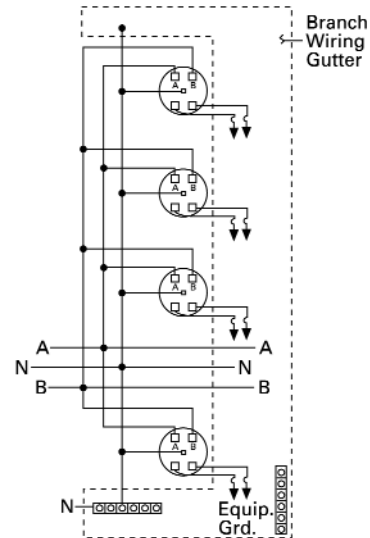

Catalog Number
Outdoor
WMM4U