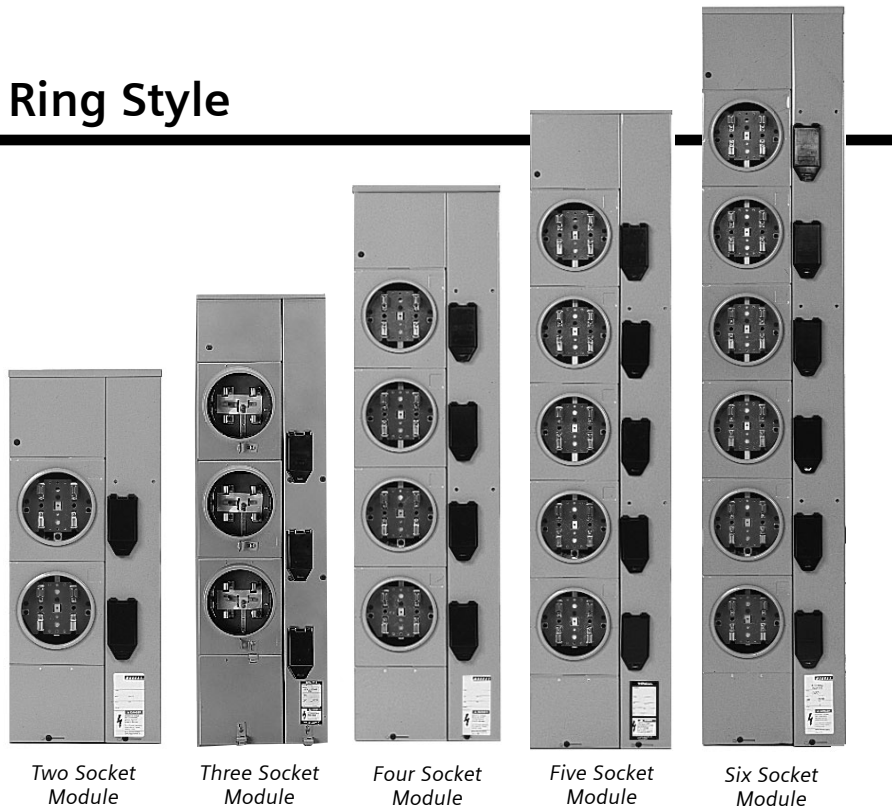

Meter Centers

125A Meter Modules - Ring Style

FEATURES

Siemens Modular Metering can be adapted to almost every application in residential and commercial metering. Easy handling, fast installation, simplified layout, ordering and stocking were primary considerations in the design of this system.

The complete line can be furnished for single phase, three wire 120/240V AC; three phase, four wire 120/208V AC; or three phase, four wire 240V AC Delta Systems. All service entrance modules are listed by Underwriters' Laboratories under file #E10703.

Finish is ANSI #61 light gray enamel electrodeposited on phosphatized steel for indoor enclosures and zinc-coated G90 steel for outdoor enclosures. Siemens Modular Metering offers short circuit ratings up to 100,000A IR.

Eight basic modules are comprised in the line . . . circuit breaker, fusible switch, and tap box service entrance modules combined with two, three, four, five and six-socket meter modules.

Two Socket Module

Three Socket Module

Four Socket Module

Five Socket Module

Single Bolt Joint

The time-saving single bolt joint is an integral assembly of fiberglass-reinforced polyester insulators and conductor disks held in place by one high-strength bolt. Insulators are bevelled for easy positioning of the joint in order to connect modules.