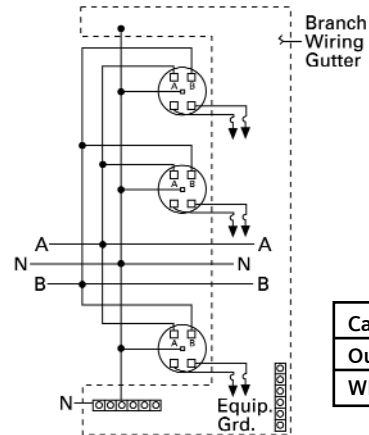

Catalog Number
Outdoor
WMM3U