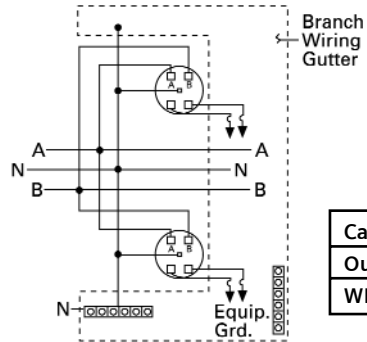

125A Meter Modules - Ring Style Wiring Diagrams

OUTDOOR

1 PHASE, 3 WIRE, INCOMING

1 PHASE, 3 WIRE, OUTGOING

Catalog Number
Outdoor
WMM2U