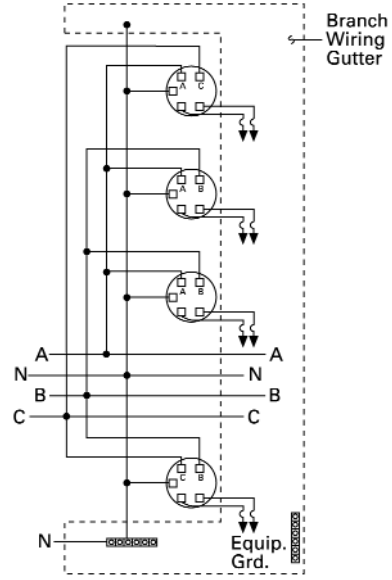

Catalog Number
Outdoor
WMM44ABU