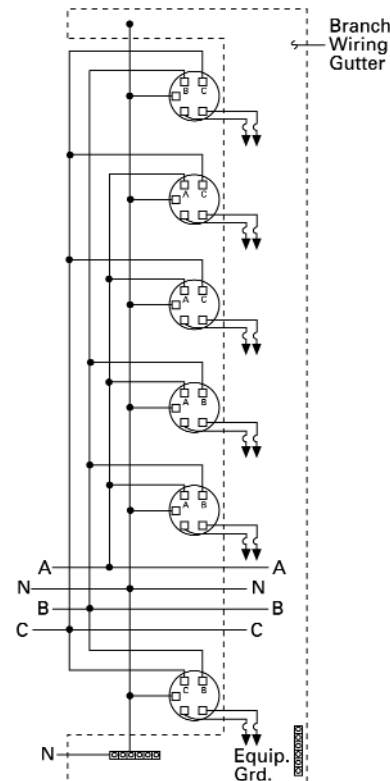

Catalog Number
Outdoor
WMM44ABU

Catalog Number
Outdoor
WMM44BCU

Catalog Number
Outdoor
WMM44CAU

125A Meter Modules - Ring Style Wiring Diagrams

OUTDOOR

3 PHASE, 4 WIRE, INCOMING
1 PHASE, 3 WIRE, OUTGOING

All 3 phase, 4 wire meter modules have the maximum possible degree of phase balancing. Single phase sockets are factory-connected to different phases for automatic load balancing.

- 2-high modules—suffix indicates phases not used.
- 4-high modules—suffix indicates phase with two sockets.
- 5-high modules—suffix indicates phase with one socket in the module.

Catalog Number
Outdoor
WMM54ABU

Catalog Number
Outdoor
WMM54BCU

Catalog Number
Outdoor
WMM54CAU

Catalog Number
Outdoor
WMM64U

125A Meter Modules - Ring Style Knockout Diagram Dimensions (in inches)

Catalog Number
Outdoor
WMM2U

Catalog Number
Outdoor
WMM3U
WMM34U