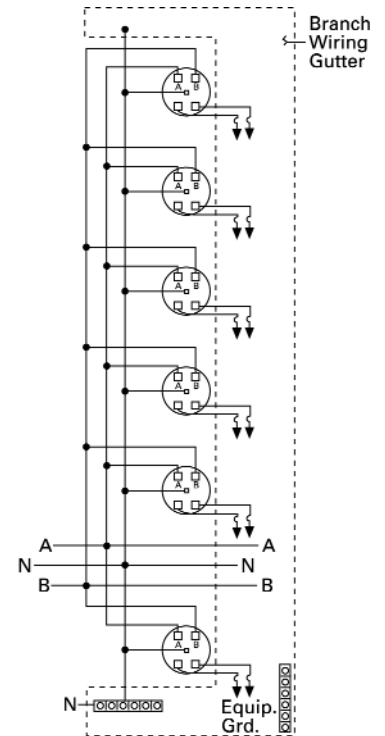

Catalog Number
Outdoor
WMM6U