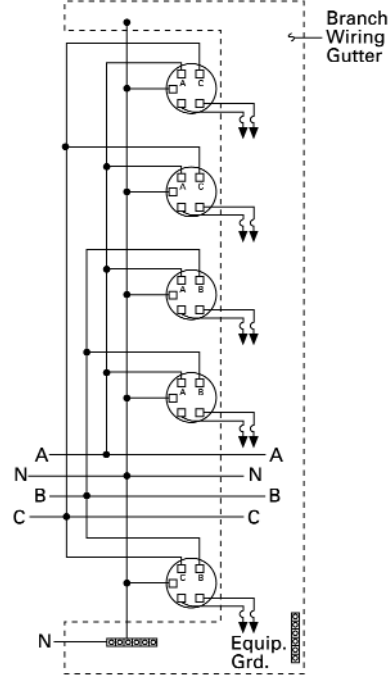

Catalog Number
Outdoor
WMM44ABU

Catalog Number
Outdoor
WMM44BCU

Catalog Number
Outdoor
WMM44CAU

125A Meter Modules - Ring Style Wiring Diagrams

OUTDOOR

3 PHASE, 4 WIRE, INCOMING
1 PHASE, 3 WIRE, OUTGOING

All 3 phase, 4 wire meter modules have the maximum possible degree of phase balancing. Single phase sockets are factory-connected to different phases for automatic load balancing.

- 2-high modules—suffix indicates phases not used.
- 4-high modules—suffix indicates phase with two sockets.
- 5-high modules—suffix indicates phase with one socket in the module.

Catalog Number
Outdoor
WMM54ABU