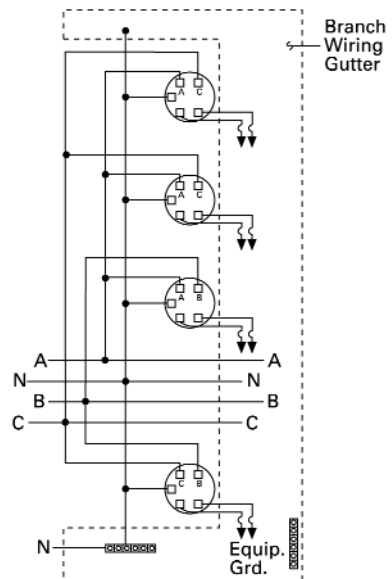

- 2-high modules—suffix indicates phases not used.
- 4-high modules—suffix indicates phase with two sockets.
- 5-high modules—suffix indicates phase with one socket in the module.

Catalog Number
Outdoor
WMM34U

Catalog Number
Outdoor
WMM44ABU

Catalog Number
Outdoor
WMM44BCU

Catalog Number
Outdoor
WMM44CAU

125A Meter Modules - Ring Style Wiring Diagrams

OUTDOOR

3 PHASE, 4 WIRE, INCOMING
1 PHASE, 3 WIRE, OUTGOING

All 3 phase, 4 wire meter modules have the maximum possible degree of phase balancing. Single phase sockets are factory-connected to different phases for automatic load balancing.