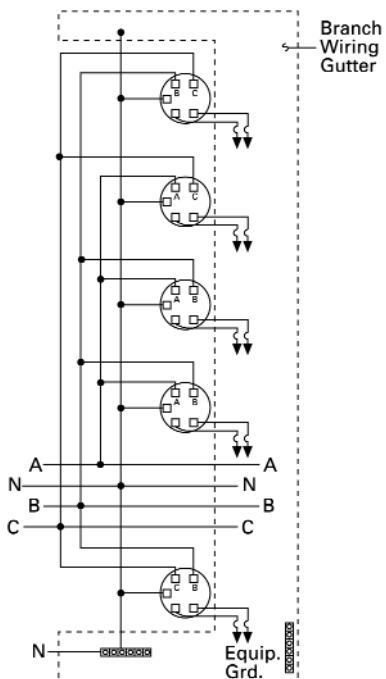

Catalog Number
Outdoor
WMM54CAU