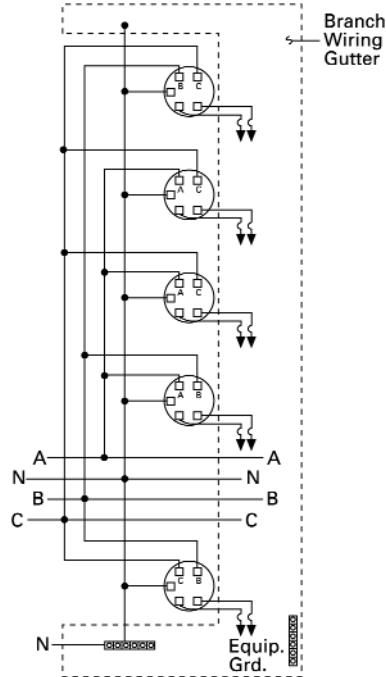

125A Meter Modules - Ring Style Wiring Diagrams

OUTDOOR

3 PHASE, 4 WIRE, INCOMING
1 PHASE, 3 WIRE, OUTGOING

All 3 phase, 4 wire meter modules have the maximum possible degree of phase balancing. Single phase sockets are factory-connected to different phases for automatic load balancing.

- 2-high modules—suffix indicates phases not used.
- 4-high modules—suffix indicates phase with two sockets.
- 5-high modules—suffix indicates phase with one socket in the module.

Catalog Number
Outdoor
WMM54ABU