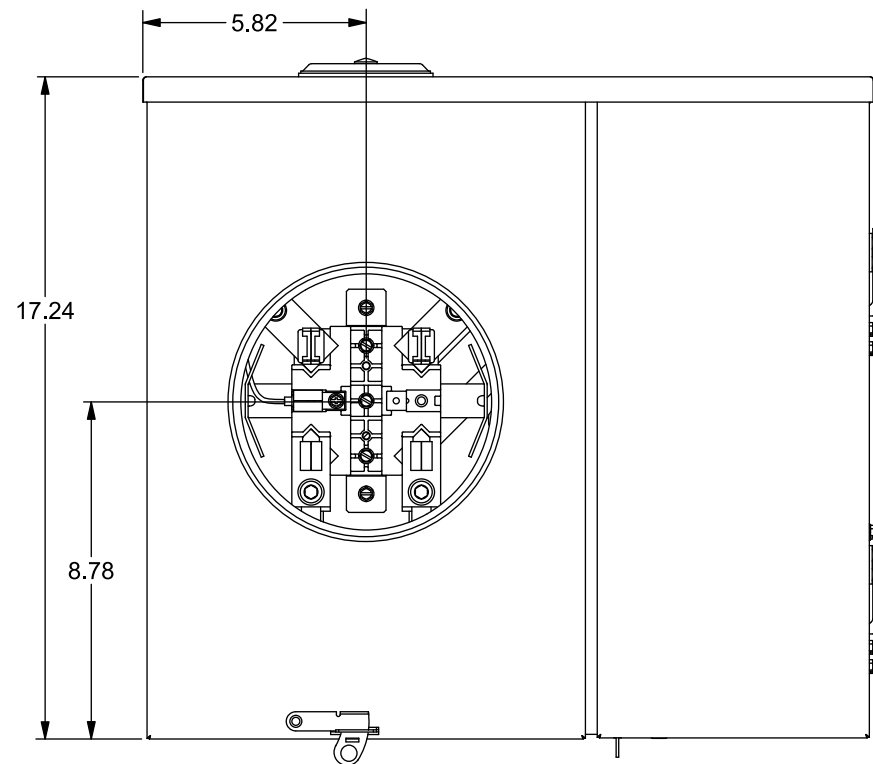

View Shown Without Cover, Door, Deadfront