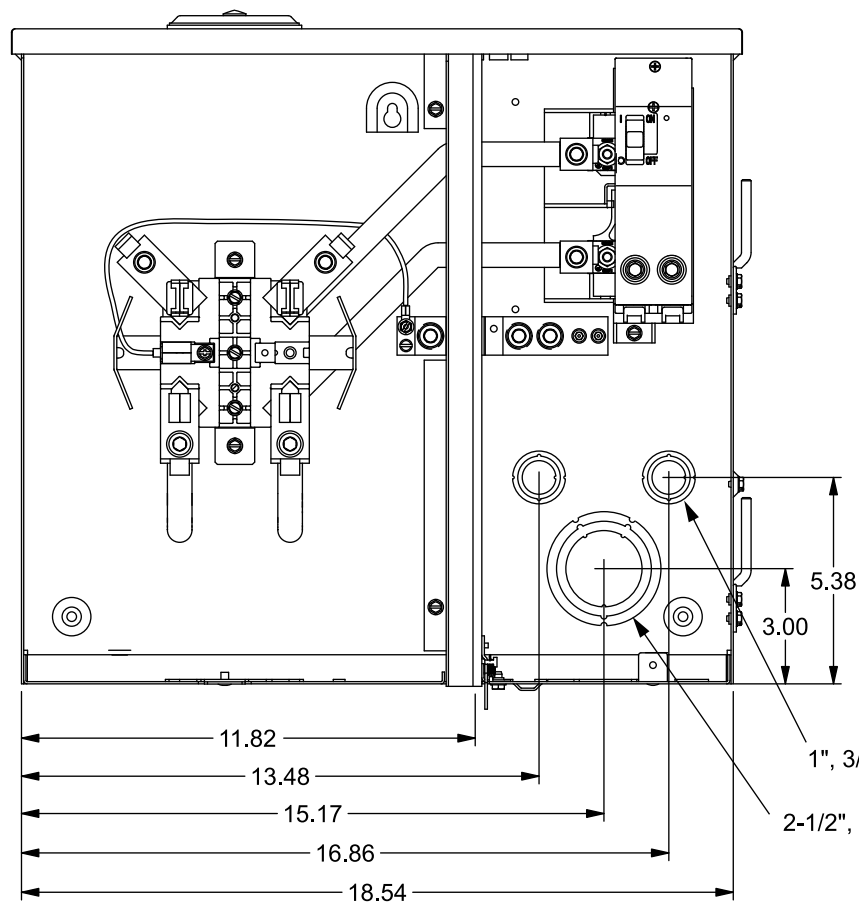

View Shown Without Cover, Door, Deadfront