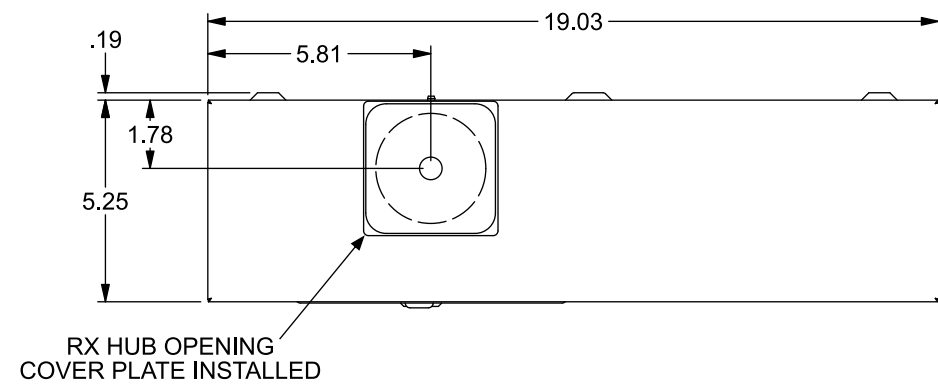

## Features and Ratings

- Outdoor Enclosure (NEMA Type 3R)
- Ringless Type Meter Cover
- Meter Socket Rating: 200A Continuous
- 5th Jaw Installed 9 o'Clock Position
- 200A Main Breaker Installed
- 1 Phase, 3 Wire, 120/240V~
- 22,000 AIC Max. Rated (See Wiring Diagram for Details)
- Overhead or Underground Service Entrance
- RX Type Hub Provision on top, Cover Plate Included
- HC Hub Provision on Bottom Endwall
- Surface Mounting

## Accessories

Trade size (in)	Catalog number
<i>RX Type Hub (top endwall)</i>	
1 1/4"	EC38597
1 1/2"	EC38598
2"	EC38599
2 1/2"	EC38600
RX Cover Plate	EC38595
<i>HC Type Hub (bottom endwall)</i>	
2"	ECHC200
2 1/2"	ECHC250
3"	ECHC300