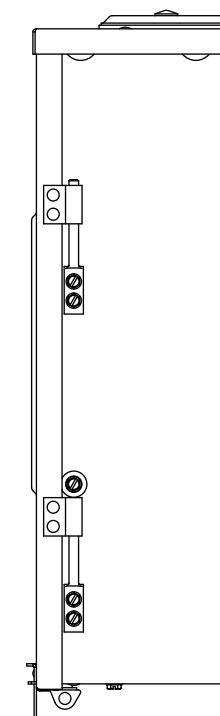

View Shown Without Cover, Door, Deadfront