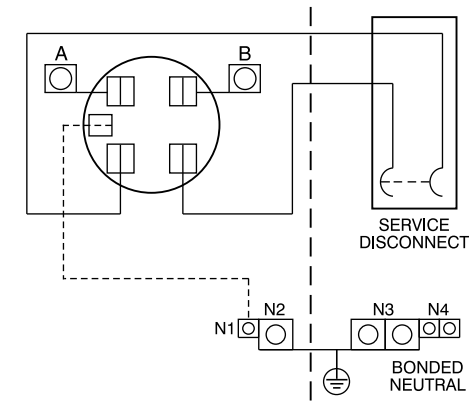

Schematic

Wire Sizes and Torques

Terminal	Wire Size	Torque
A, B	350kcmil - #6	275 lb-in
N1	#2 - #3	50 lb. in.
	#4 - #6	45 lb. in.
	#8	40 lb. in.
N2	#10 - #14	35 lb. in.
	250 kcmil - #6	275 lb. in.
N3	250 kcmil - #4	275 lb. in.
N4	1/0 - #14	120 lb. in.

Accessories

Trade size (in)	Catalog number
<i>RX Type Hub (top endwall)</i>	
1 1/4"	EC38597
1 1/2"	EC38598
2"	EC38599
2 1/2"	EC38600
RX Cover Plate	EC38595
<i>HC Type Hub (bottom endwall)</i>	
2"	ECHC200
2 1/2"	ECHC250
3"	ECHC300