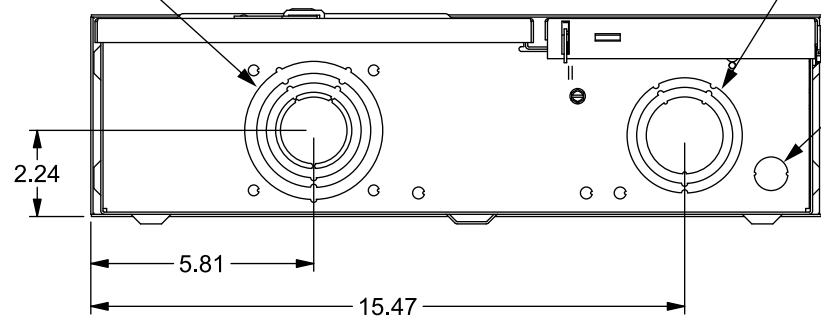

## Accessories

Trade size (in)	Catalog number
<i>RX Type Hub (top endwall)</i>	
1 1/4"	EC38597
1 1/2"	EC38598
2"	EC38599
2 1/2"	EC38600
RX Cover Plate	EC38595
<i>HC Type Hub (bottom endwall)</i>	
2"	ECHC200
2 1/2"	ECHC250
3"	ECHC300

## View Shown Without Cover, Door, Deadfront

1", 3/4", 1/2" KO (2x)  
2-1/2", 2", 1-1/2" KO

3", 2-1/2", 2", 1-1/2", 1-1/4" KO with HC Hub Provision

2-1/2", 2", 1-1/2" KO

1/2" KO

© 2018 Copyright Siemens Industry, Inc.