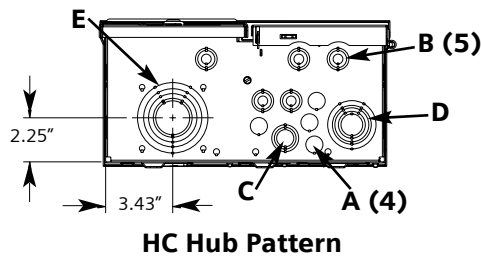

Meter/Load Center Combinations

Dimensions, Knockout Diagrams, Replacement Parts

Knockout Schedule

- A = 1/2"
- B = 1/2", 3/4"
- C = 1/2", 3/4", 1"
- D = 3/4", 1", 1-1/4", 1-1/2", 2"
- E = 1", 1-1/4", 1-1/2", 2", 2-1/2", 3"
- F = 1", 1-1/4", 1-1/2", 2", 2-1/2"
- G = 0.31" diameter Ground Wire K.O.

Replacement Parts

Replacement Parts are to be ordered as an "ITESA2 Special" using the descriptions following the X reference below:

X Reference	Description	Part No.
X1	Meter Cover	5459624
X2	Pull Section Cover and Latch	5459629, MO-11320, 55707-3
X3	Line Phase Lugs	6519900
X4	Utility Neutral Lug	6529980
X5	Main Breaker	EQ9985
X6	Load Center Interior	8019961
X7	50A 2nd Main Interior	1341000150
X8	Deadfront	5329545
X9	Load Center Door	5459632, 1120010, 5819904
X10	Door Hinge Pin	5819903
X11	Neutral Bar	8029141
X12	Load Center Ground Lug	67554