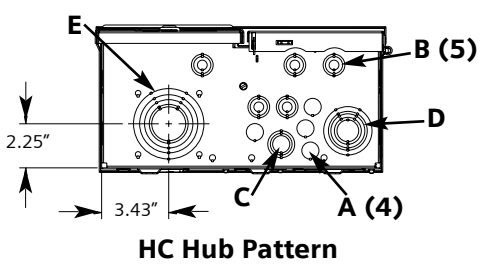

Meter/Load Center Combinations

Dimensions, Knockout Diagrams, Replacement Parts

Knockout Schedule

- A = 1/2"
- B = 1/2", 3/4"
- C = 1/2", 3/4", 1"
- D = 3/4", 1", 1-1/4", 1-1/2", 2"
- E = 1", 1-1/4", 1-1/2", 2", 2-1/2", 3"
- F = 1", 1-1/4", 1-1/2", 2", 2-1/2"
- G = 0.31" diameter Ground Wire K.O.

Replacement Parts

Replacement Parts are to be ordered as an "ITESA2 Special" using the descriptions following the X reference below:

X Reference	Description	Part No.
X1	Meter Cover	5459624
X2	Pull Section Cover and Latch	5459629, MO-11320, 55707-3
X3	Line Phase Lugs	6519900
X4	Utility Neutral Lug	6529980
X5	Main Breaker	EQ9985
X6	Load Center Interior	8019961
X7	50A 2nd Main Interior	1341000150
X8	Deadfront	5329545
X9	Load Center Door	5459632, 1120010, 5819904
X10	Door Hinge Pin	5819903
X11	Neutral Bar	8029141
X12	Load Center Ground Lug	67554