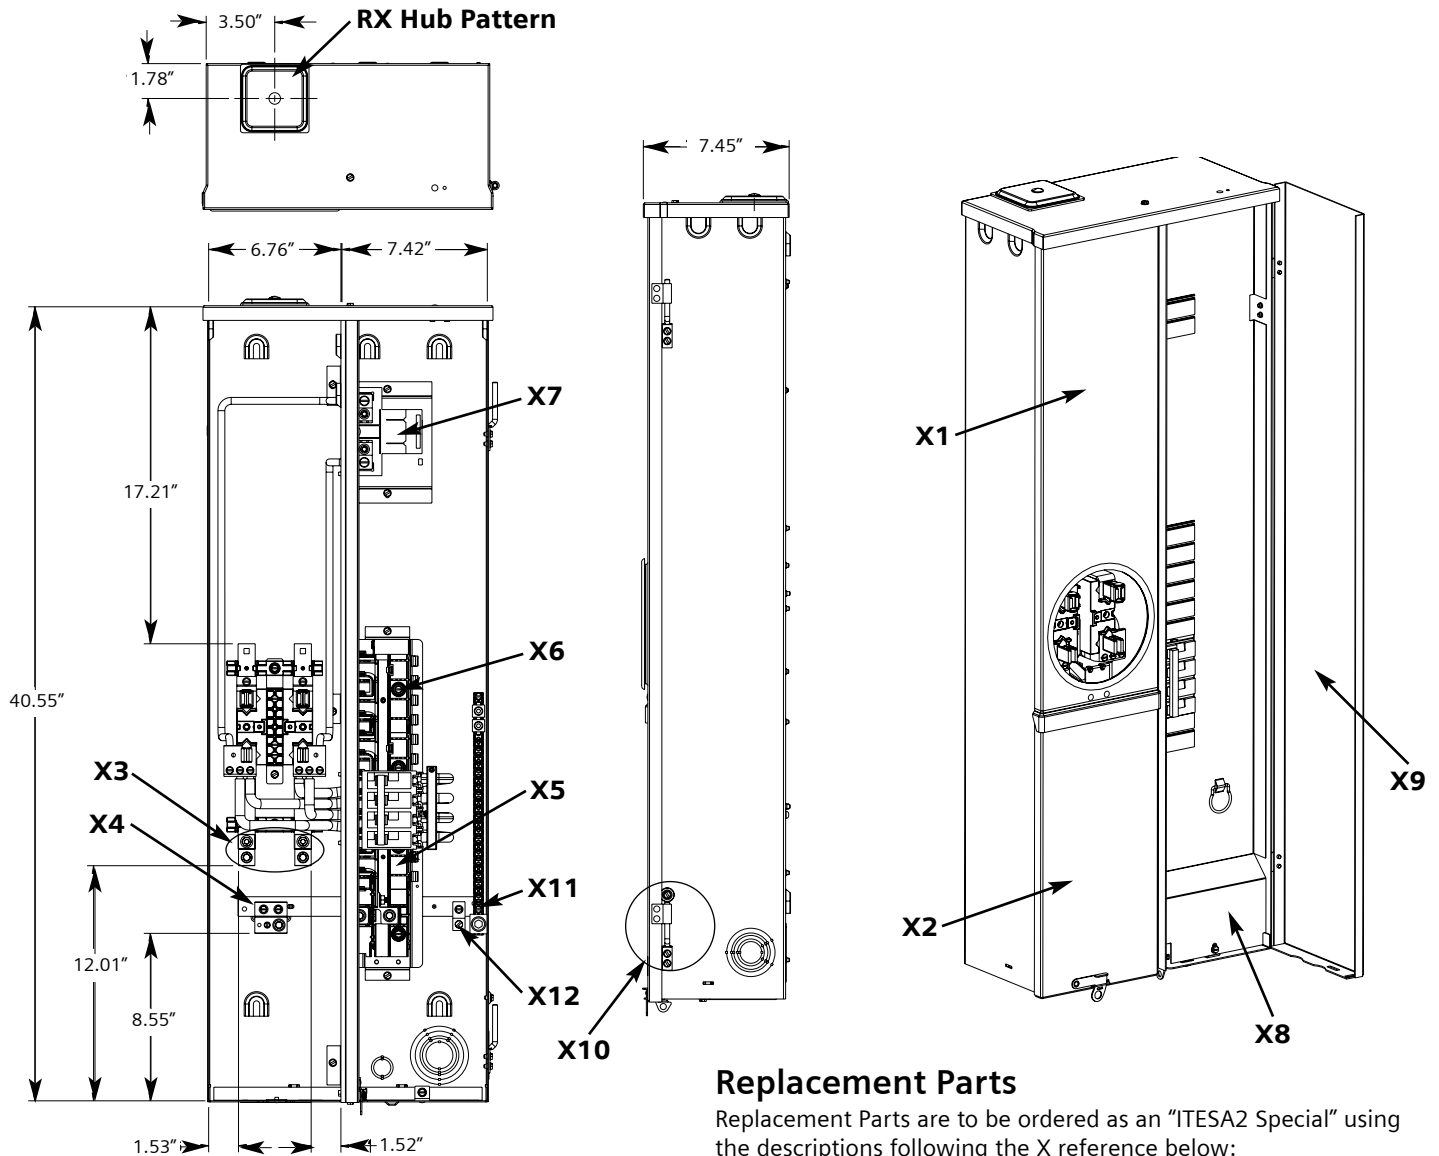

Meter/Load Center Combinations

Dimensions, Knockout Diagrams, Replacement Parts

Knockout Schedule

- A = 1/2"
- B = 1/2", 3/4"
- C = 1/2", 3/4", 1"
- D = 3/4", 1", 1-1/4", 1-1/2", 2"
- E = 1", 1-1/4", 1-1/2", 2", 2-1/2", 3"
- F = 1", 1-1/4", 1-1/2", 2", 2-1/2"
- G = 0.31" diameter Ground Wire K.O.

Replacement Parts

Replacement Parts are to be ordered as an "ITESA2 Special" using the descriptions following the X reference below:

X Reference	Description	Part No.
X1	Meter Cover	5459624
X2	Pull Section Cover and Latch	5459629, MO-11320, 55707-3
X3	Line Phase Lugs	6519900
X4	Utility Neutral Lug	6529980
X5	Main Breaker	EQ9985
X6	Load Center Interior	8019961
X7	50A 2nd Main Interior	1341000150
X8	Deadfront	5329545
X9	Load Center Door	5459632, 1120010, 5819904
X10	Door Hinge Pin	5819903
X11	Neutral Bar	8029141
X12	Load Center Ground Lug	67554