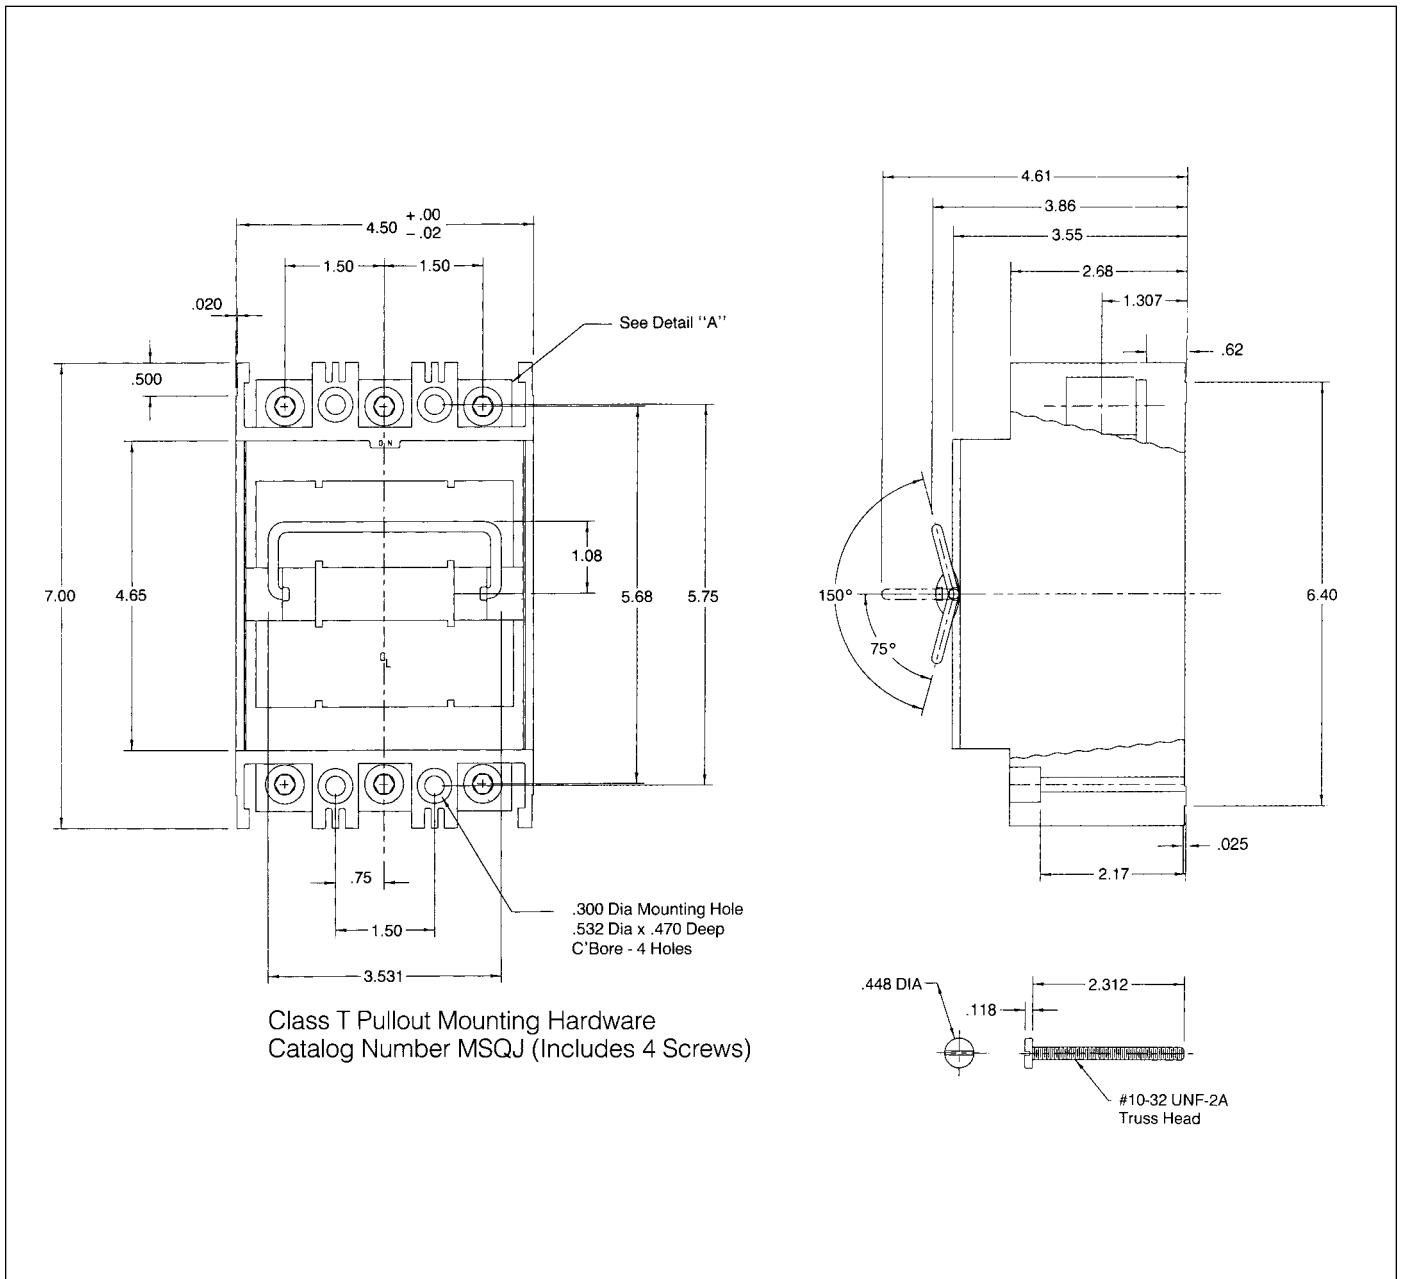

Fusible Pullouts Dimensions

Wire Connectors Included

Pullout Ampere Rating	Catalog Number	Connector Wire Range
30 and 60	TA1T060	(1 pc.) #14 - #2 CU/AL
100 and 200	TA1Q300	(1 pc.) #6 - 300 kcmil CU (1 pc.) #4 - 300 kcmil AL

Siemens Energy & Automation, Inc.
Distribution Products Division
3333 Old Milton Parkway
Alpharetta, GA 30005

For Nearest Sales Office
1.800.964.4114
www.sea.siemens.com/sales/salesoffices.html