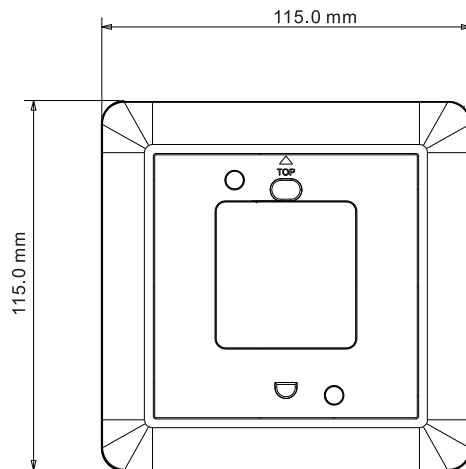

Accessories for Smart thermostats RDS

ARG100.01

- Decoration frame and mounting plate for installation on rectangular conduit box

Type summary

Type reference	Description	Used for	Color	Stock no.	Quantity
ARG100.01	White decoration frame and metallic mounting plate for installation on rectangular conduit box	RDS110, RDS120	Decoration frame: RAL9010 Mounting plate: ---	S55772-T102	1 set per package

Dimensions

ARG100.01

White decoration frame *)

Metallic mounting plate *)

*) Make sure the part with the upward arrow is placed on the top while installation.