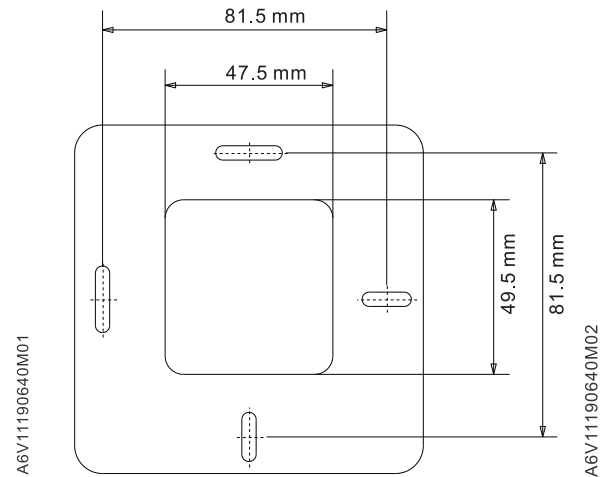

Accessories for Smart thermostats RDS

ARG100.01

- Decoration frame and mounting plate for installation on rectangular conduit box

Type summary

Type reference	Description	Used for	Color	Stock no.	Quantity
ARG100.01	White decoration frame and metallic mounting plate for installation on rectangular conduit box	RDS110, RDS120	Decoration frame: RAL9010 Mounting plate: ---	S55772-T102	1 set per package

Dimensions

ARG100.01

White decoration frame *)

Metallic mounting plate *)

*) Make sure the part with the upward arrow is placed on the top while installation.