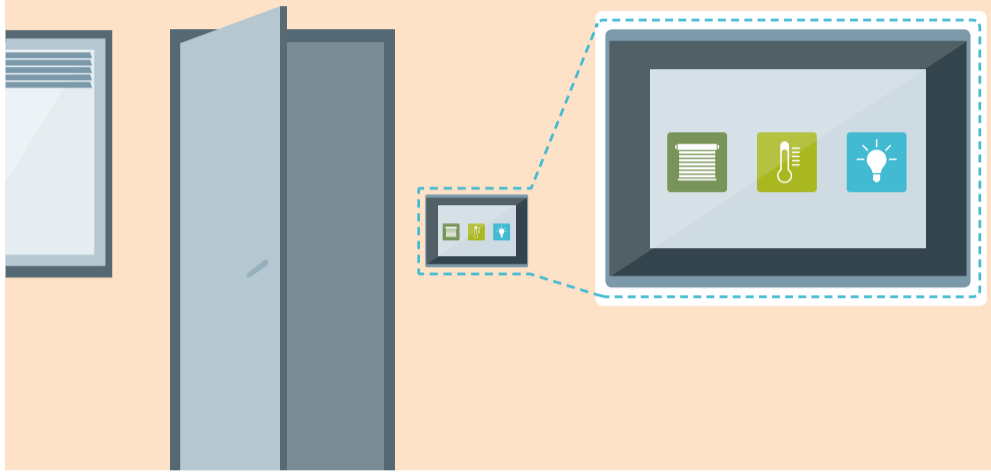

You can use **Desigo Control Point** in all types of rooms, including office spaces, conference rooms and event rooms, to intuitively operate lighting and shading, HVAC and more – to create perfect room conditions.

Have you ever experienced true room comfort?

Efficient and intuitive operation for all kinds of rooms.