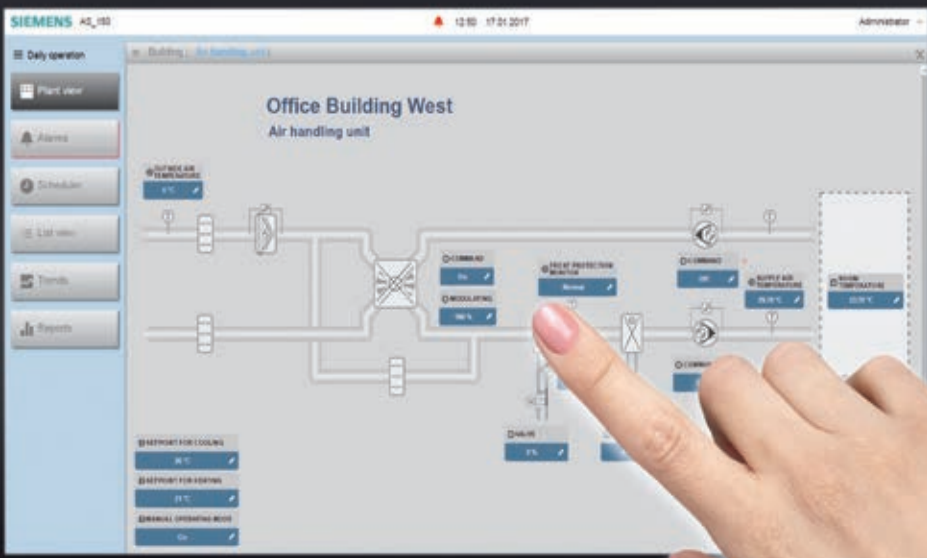

## Desigo Control Point

The embedded building management station

[siemens.com/buildingtechnologies](http://siemens.com/buildingtechnologies)

### Would you like to simplify your building management tasks?

With **Desigo Control Point**, you can control and operate your building, monitor energy consumption, configure your scheduler, create trends and reports, and manage your alarms easily.

Control and operate your building

Monitor energy consumption

Configure your scheduler

Manage your alarms

Create trends and reports

### Do you have access to your plant when you're away? For example: Right now!

With **Desigo Control Point**, you can securely access your building from multiple devices, anywhere and any time. Keep an eye on things, even when you're away.