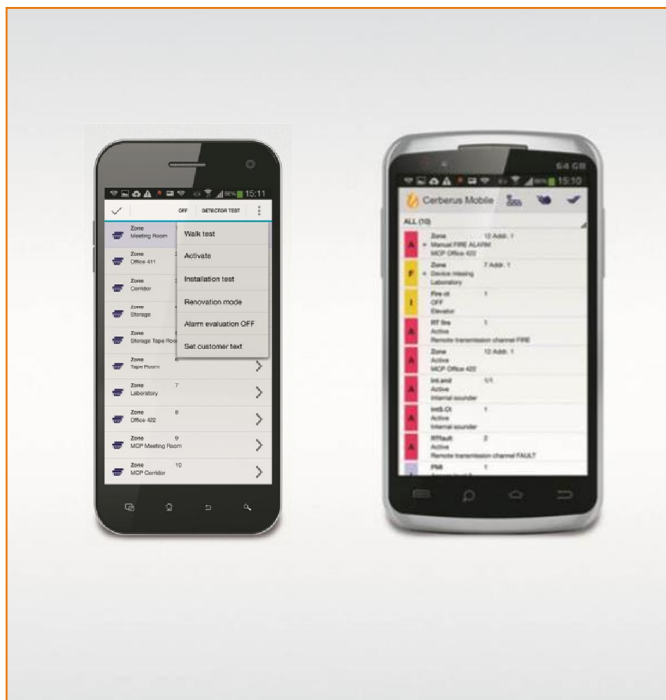

Cerberus Mobile¹⁾

Fast remote intervention from anywhere

Complete system access remotely – with same functionalities as installed terminal

Quick access to all commands – including alarm operation, zone isolation, fault intervention, etc.

Mobile intervention management – immediate reaction in case of an event, wherever you are

Optimized alarm organization – saves time and resources

Events grouped by category – allows easy selection of information

Real time access to information – clear overview of system status

Fast remote intervention

1) Available for tablet and smart phone with Android