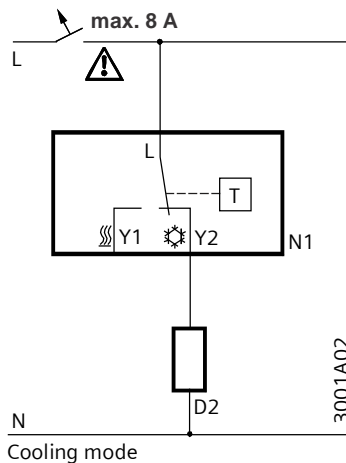

RAA20LD-GB

3000Z1

Dimensions in mm [inches]

Heating mode

Cooling mode

- D1 Zone valve or thermal valve for heating
- D2 Zone valve or thermal valve for cooling
- L Switching voltage AC 24...250V
- N1 Room thermostat
- Y1 Control output "Heating", AC 24...250V
- Y2 Control output "Cooling", AC 24...250V
- N Neutral
- T Thermostat element (gas-filled diaphragm)