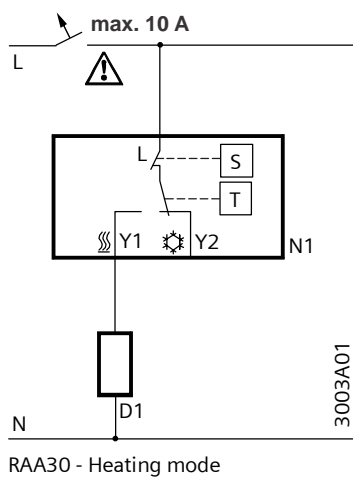

RAA10 - Cooling mode

3001A02

- D1 Zone valve or thermal valve for heating
- D2 Zone valve or thermal valve for cooling
- L Switching voltage AC 24...250V
- N1 Room thermostat
- Y1 Control output "Heating", AC 24...250V
- Y2 Control output "Cooling", AC 24...250V
- N Neutral
- T Thermostat element (gas-filled diaphragm)

RAA20, RAA20LD, RAA200

RAA20... - Heating mode

3001A01

RAA20... - Cooling mode

3001A02

- D1 Zone valve or thermal valve for heating
- D2 Zone valve or thermal valve for cooling
- L Switching voltage AC 24...250V
- N1 Room thermostat
- Y1 Control output "Heating", AC 24...250V
- Y2 Control output "Cooling", AC 24...250V
- N Neutral
- T Thermostat element (gas-filled diaphragm)

RAA30

RAA30 - Heating mode

3003A01

RAA30 - Cooling mode

3003A02

- D1 Zone valve or thermal valve for heating
- D2 Zone valve or thermal valve for cooling
- L Switching voltage AC 24...250V
- N1 Room thermostat
- S ON/OFF switch
- Y1 Control output "Heating", AC 24...250V
- Y2 Control output "Cooling", AC 24...250V
- N Neutral
- T Thermostat element (gas-filled diaphragm)

RAA40

RAA40

3004A01

- D1 Zone valve or thermal valve for heating or cooling
- L Switching voltage AC 24...250V
- N1 Room thermostat
- S Selector for Heating / OFF / Cooling
- Y Control output "Heating" or "Cooling", AC 24...250V
- T Thermostat element (gas-filled diaphragm)