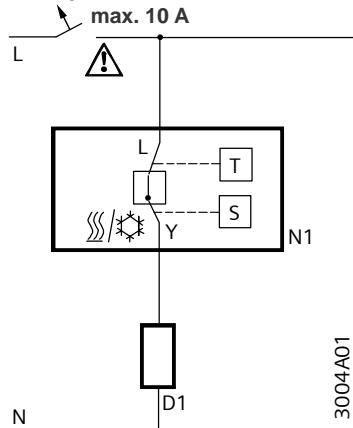

RAA10 - Cooling mode

3001A02

- D1 Zone valve or thermal valve for heating
- D2 Zone valve or thermal valve for cooling
- L Switching voltage AC 24...250V
- N1 Room thermostat
- Y1 Control output "Heating", AC 24...250V
- Y2 Control output "Cooling", AC 24...250V
- N Neutral
- T Thermostat element (gas-filled diaphragm)

RAA20, RAA20LD, RAA200

RAA20... - Heating mode

3001A01

RAA20... - Cooling mode

3001A02

- D1 Zone valve or thermal valve for heating
- D2 Zone valve or thermal valve for cooling
- L Switching voltage AC 24...250V
- N1 Room thermostat
- Y1 Control output "Heating", AC 24...250V
- Y2 Control output "Cooling", AC 24...250V
- N Neutral
- T Thermostat element (gas-filled diaphragm)

RAA30

RAA30 - Heating mode

3003A01

RAA30 - Cooling mode

3003A02

- D1 Zone valve or thermal valve for heating
- D2 Zone valve or thermal valve for cooling
- L Switching voltage AC 24...250V
- N1 Room thermostat
- S ON/OFF switch
- Y1 Control output "Heating", AC 24...250V
- Y2 Control output "Cooling", AC 24...250V
- N Neutral
- T Thermostat element (gas-filled diaphragm)

RAA40

RAA40

3004A01

- D1 Zone valve or thermal valve for heating or cooling
- L Switching voltage AC 24...250V
- N1 Room thermostat
- S Selector for Heating / OFF / Cooling
- Y Control output "Heating" or "Cooling", AC 24...250V
- T Thermostat element (gas-filled diaphragm)