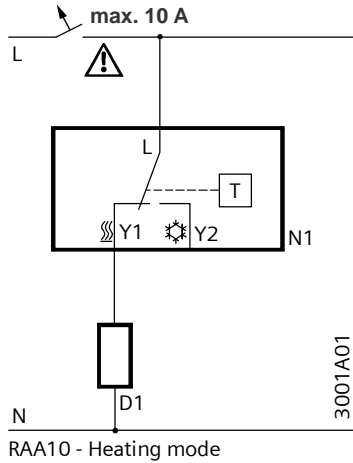

el Οδηγίες Εγκατάστασης
sk Návod na montáž
cs Montážní list
pl Instrukcja montażu
hu Telepítési leírás

RAA...

3000Z11

RAA20LD
 RAA200

Dimensions in mm [inches]

RAA10

RAA10 - Heating mode

3001A01

RAA10 - Cooling mode

3001A02

- D1 Zone valve or thermal valve for heating
- D2 Zone valve or thermal valve for cooling
- L Switching voltage AC 24...250V
- N1 Room thermostat
- Y1 Control output "Heating", AC 24...250V
- Y2 Control output "Cooling", AC 24...250V
- N Neutral
- T Thermostat element (gas-filled diaphragm)

RAA20, RAA20LD, RAA200

RAA20... - Heating mode

3001A01

RAA20... - Cooling mode

3001A02

- D1 Zone valve or thermal valve for heating
- D2 Zone valve or thermal valve for cooling
- L Switching voltage AC 24...250V
- N1 Room thermostat
- Y1 Control output "Heating", AC 24...250V
- Y2 Control output "Cooling", AC 24...250V
- N Neutral
- T Thermostat element (gas-filled diaphragm)