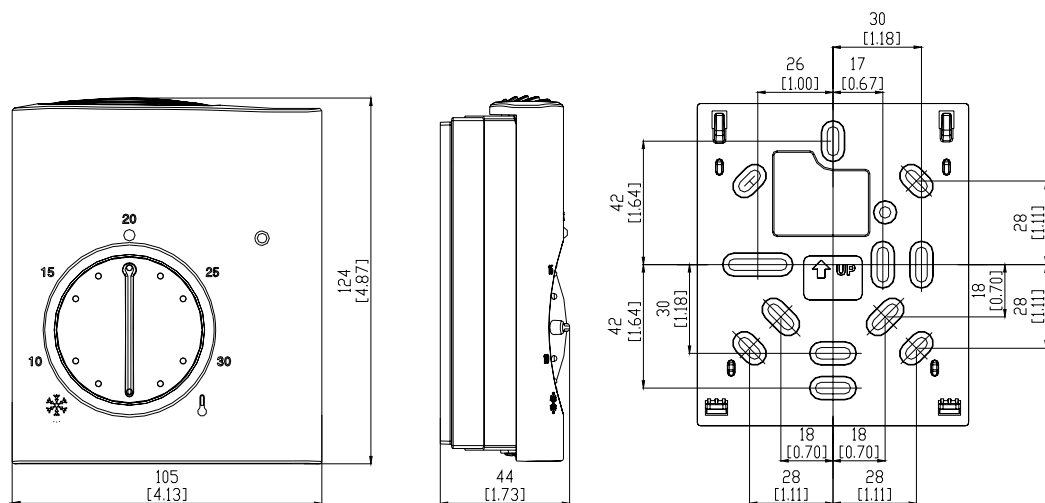

el Οδηγίες Εγκατάστασης
sk Návod na montáž
cs Montážní list
pl Instrukcja montażu
hu Telepítési leírás

RAA...

3000Z11

RAA20LD
 RAA200

Dimensions in mm [inches]

RAA10

RAA10 - Heating mode

3001A01

RAA10 - Cooling mode

3001A02

- D1 Zone valve or thermal valve for heating
- D2 Zone valve or thermal valve for cooling
- L Switching voltage AC 24...250V
- N1 Room thermostat
- Y1 Control output "Heating", AC 24...250V
- Y2 Control output "Cooling", AC 24...250V
- N Neutral
- T Thermostat element (gas-filled diaphragm)

RAA20, RAA20LD, RAA200

RAA20... - Heating mode

3001A01

RAA20... - Cooling mode

3001A02

- D1 Zone valve or thermal valve for heating
- D2 Zone valve or thermal valve for cooling
- L Switching voltage AC 24...250V
- N1 Room thermostat
- Y1 Control output "Heating", AC 24...250V
- Y2 Control output "Cooling", AC 24...250V
- N Neutral
- T Thermostat element (gas-filled diaphragm)