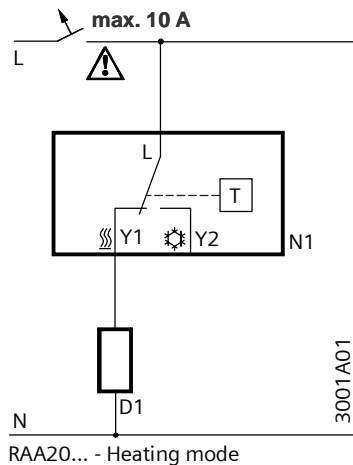

el Οδηγίες Εγκατάστασης
sk Návod na montáž
cs Montážní list
pl Instrukcja montażu
hu Telepítési leírás

RAA...

3000Z11

RAA20LD
 RAA200

Dimensions in mm [inches]

RAA10

RAA10 - Heating mode

3001A01

RAA10 - Cooling mode

3001A02

- D1 Zone valve or thermal valve for heating
- D2 Zone valve or thermal valve for cooling
- L Switching voltage AC 24...250V
- N1 Room thermostat
- Y1 Control output "Heating", AC 24...250V
- Y2 Control output "Cooling", AC 24...250V
- N Neutral
- T Thermostat element (gas-filled diaphragm)

RAA20, RAA20LD, RAA200

RAA20... - Heating mode

3001A01

RAA20... - Cooling mode

3001A02

- D1 Zone valve or thermal valve for heating
- D2 Zone valve or thermal valve for cooling
- L Switching voltage AC 24...250V
- N1 Room thermostat
- Y1 Control output "Heating", AC 24...250V
- Y2 Control output "Cooling", AC 24...250V
- N Neutral
- T Thermostat element (gas-filled diaphragm)