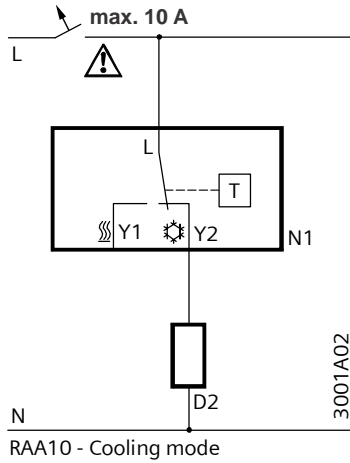

el Οδηγίες Εγκατάστασης
sk Návod na montáž
cs Montážní list
pl Instrukcja montażu
hu Telepítési leírás

RAA...

3000Z11

RAA20LD
 RAA200

Dimensions in mm [inches]

RAA10

RAA10 - Heating mode

3001A01

RAA10 - Cooling mode

3001A02

- D1 Zone valve or thermal valve for heating
- D2 Zone valve or thermal valve for cooling
- L Switching voltage AC 24...250V
- N1 Room thermostat
- Y1 Control output "Heating", AC 24...250V
- Y2 Control output "Cooling", AC 24...250V
- N Neutral
- T Thermostat element (gas-filled diaphragm)

RAA20, RAA20LD, RAA200

RAA20... - Heating mode

3001A01

RAA20... - Cooling mode

3001A02

- D1 Zone valve or thermal valve for heating
- D2 Zone valve or thermal valve for cooling
- L Switching voltage AC 24...250V
- N1 Room thermostat
- Y1 Control output "Heating", AC 24...250V
- Y2 Control output "Cooling", AC 24...250V
- N Neutral
- T Thermostat element (gas-filled diaphragm)