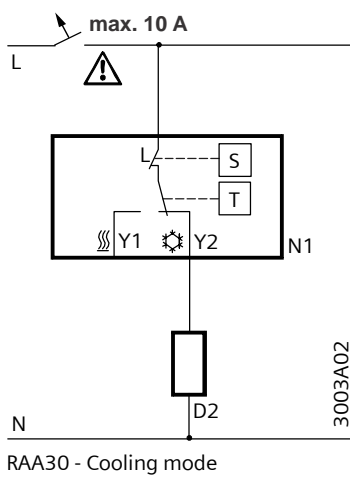

RAA10 - Cooling mode

3001A02

- D1 Zone valve or thermal valve for heating
- D2 Zone valve or thermal valve for cooling
- L Switching voltage AC 24...250V
- N1 Room thermostat
- Y1 Control output "Heating", AC 24...250V
- Y2 Control output "Cooling", AC 24...250V
- N Neutral
- T Thermostat element (gas-filled diaphragm)

RAA20, RAA20LD, RAA200

RAA20... - Heating mode

3001A01

RAA20... - Cooling mode

3001A02

- D1 Zone valve or thermal valve for heating
- D2 Zone valve or thermal valve for cooling
- L Switching voltage AC 24...250V
- N1 Room thermostat
- Y1 Control output "Heating", AC 24...250V
- Y2 Control output "Cooling", AC 24...250V
- N Neutral
- T Thermostat element (gas-filled diaphragm)

RAA30

RAA30 - Heating mode

3003A01

RAA30 - Cooling mode

3003A02

- D1 Zone valve or thermal valve for heating
- D2 Zone valve or thermal valve for cooling
- L Switching voltage AC 24...250V
- N1 Room thermostat
- S ON/OFF switch
- Y1 Control output "Heating", AC 24...250V
- Y2 Control output "Cooling", AC 24...250V
- N Neutral
- T Thermostat element (gas-filled diaphragm)

RAA40

RAA40

3004A01

- D1 Zone valve or thermal valve for heating or cooling
- L Switching voltage AC 24...250V
- N1 Room thermostat
- S Selector for Heating / OFF / Cooling
- Y Control output "Heating" or "Cooling", AC 24...250V
- T Thermostat element (gas-filled diaphragm)