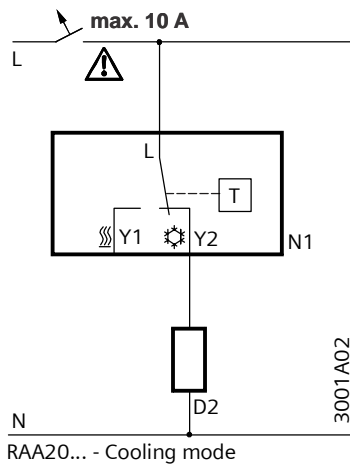

el Οδηγίες Εγκατάστασης
sk Návod na montáž
cs Montážní list
pl Instrukcja montażu
hu Telepítési leírás

RAA...

3000Z11

RAA20LD
 RAA200

Dimensions in mm [inches]

RAA10

RAA10 - Heating mode

3001A01

RAA10 - Cooling mode

3001A02

- D1 Zone valve or thermal valve for heating
- D2 Zone valve or thermal valve for cooling
- L Switching voltage AC 24...250V
- N1 Room thermostat
- Y1 Control output "Heating", AC 24...250V
- Y2 Control output "Cooling", AC 24...250V
- N Neutral
- T Thermostat element (gas-filled diaphragm)

RAA20, RAA20LD, RAA200

RAA20... - Heating mode

3001A01

RAA20... - Cooling mode

3001A02

- D1 Zone valve or thermal valve for heating
- D2 Zone valve or thermal valve for cooling
- L Switching voltage AC 24...250V
- N1 Room thermostat
- Y1 Control output "Heating", AC 24...250V
- Y2 Control output "Cooling", AC 24...250V
- N Neutral
- T Thermostat element (gas-filled diaphragm)

RAA30

RAA30 - Heating mode

3003A01

RAA30 - Cooling mode

3003A02

- D1 Zone valve or thermal valve for heating
- D2 Zone valve or thermal valve for cooling
- L Switching voltage AC 24...250V
- N1 Room thermostat
- S ON/OFF switch
- Y1 Control output "Heating", AC 24...250V
- Y2 Control output "Cooling", AC 24...250V
- N Neutral
- T Thermostat element (gas-filled diaphragm)